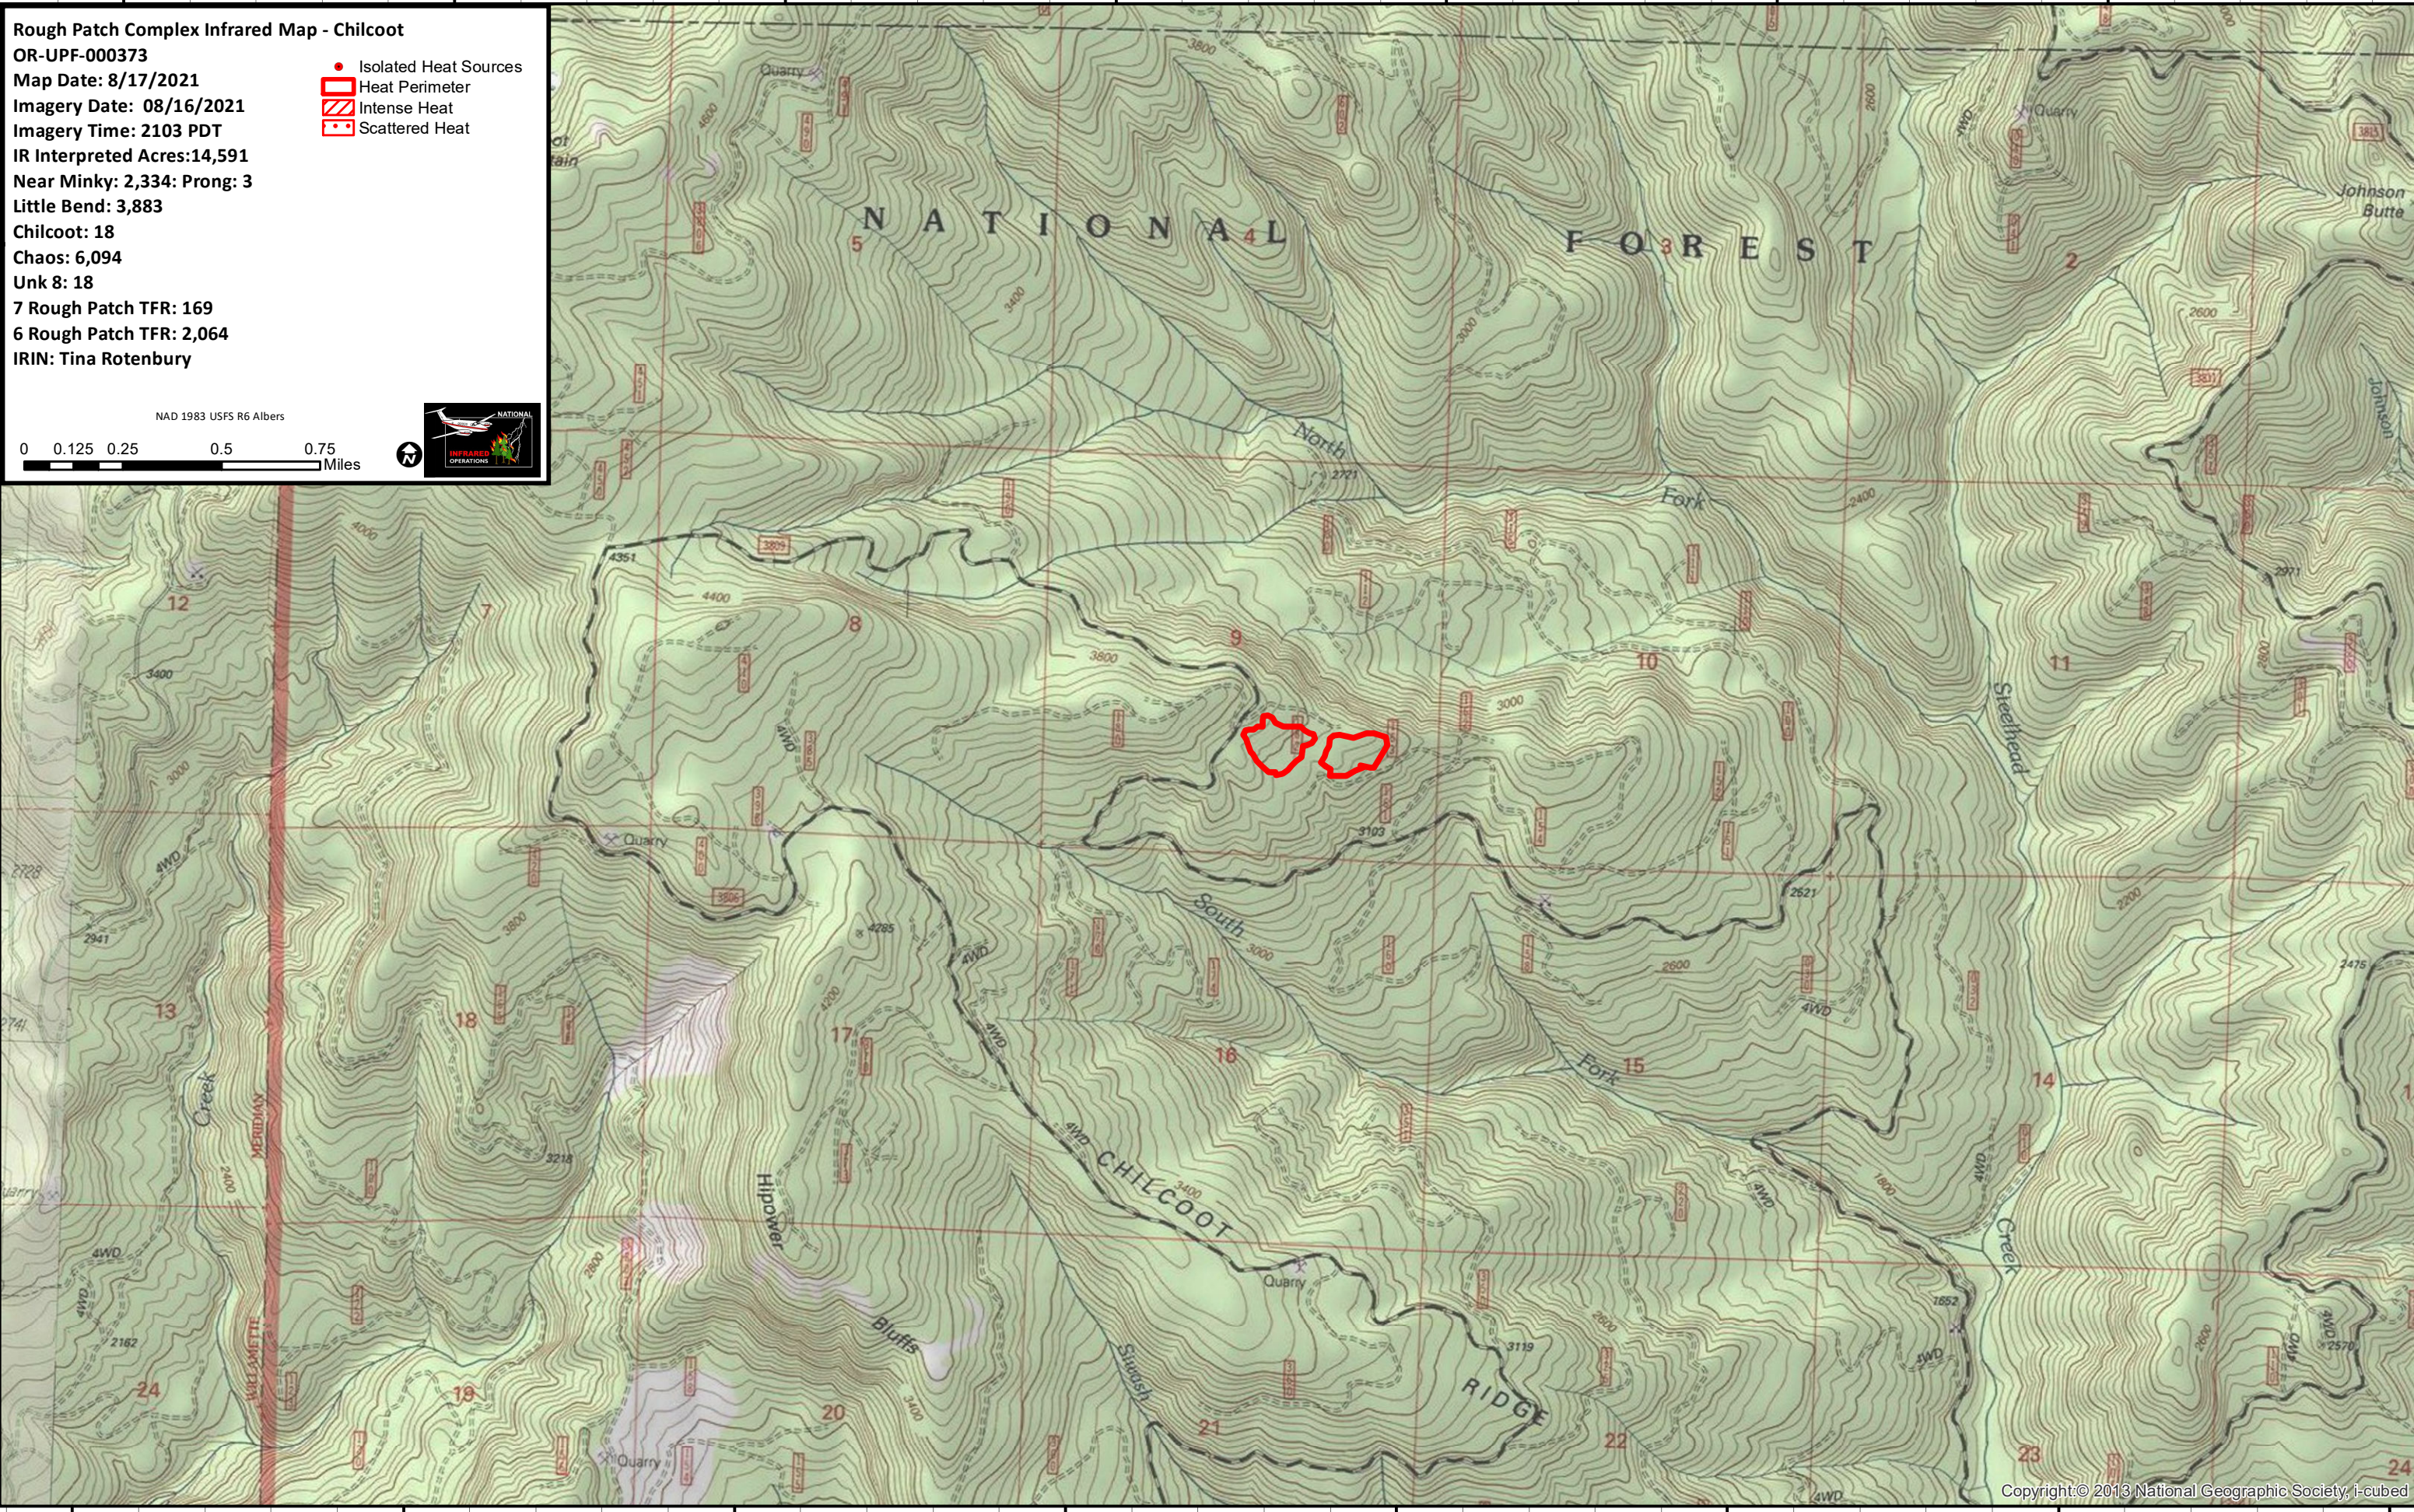

122°45'W 122°44'W 122°43'W 122°42'W 122°41'W 122°40'W 122°39'W

Rough Patch Complex Infrared Map - Chilcoat
OR-UPF-000373
Map Date: 8/17/2021
Imagery Date: 08/16/2021
Imagery Time: 2103 PDT
IR Interpreted Acres: 14,591
Near Minky: 2,334; Prong: 3
Little Bend: 3,883
Chilcoat: 18
Chaos: 6,094
Unk 8: 18
7 Rough Patch TFR: 169
6 Rough Patch TFR: 2,064
IRIN: Tina Rotenbury

- Isolated Heat Sources
- Heat Perimeter
- Intense Heat
- Scattered Heat

122°45'W 122°44'W 122°43'W 122°42'W 122°41'W 122°40'W 122°39'W 122°38'W