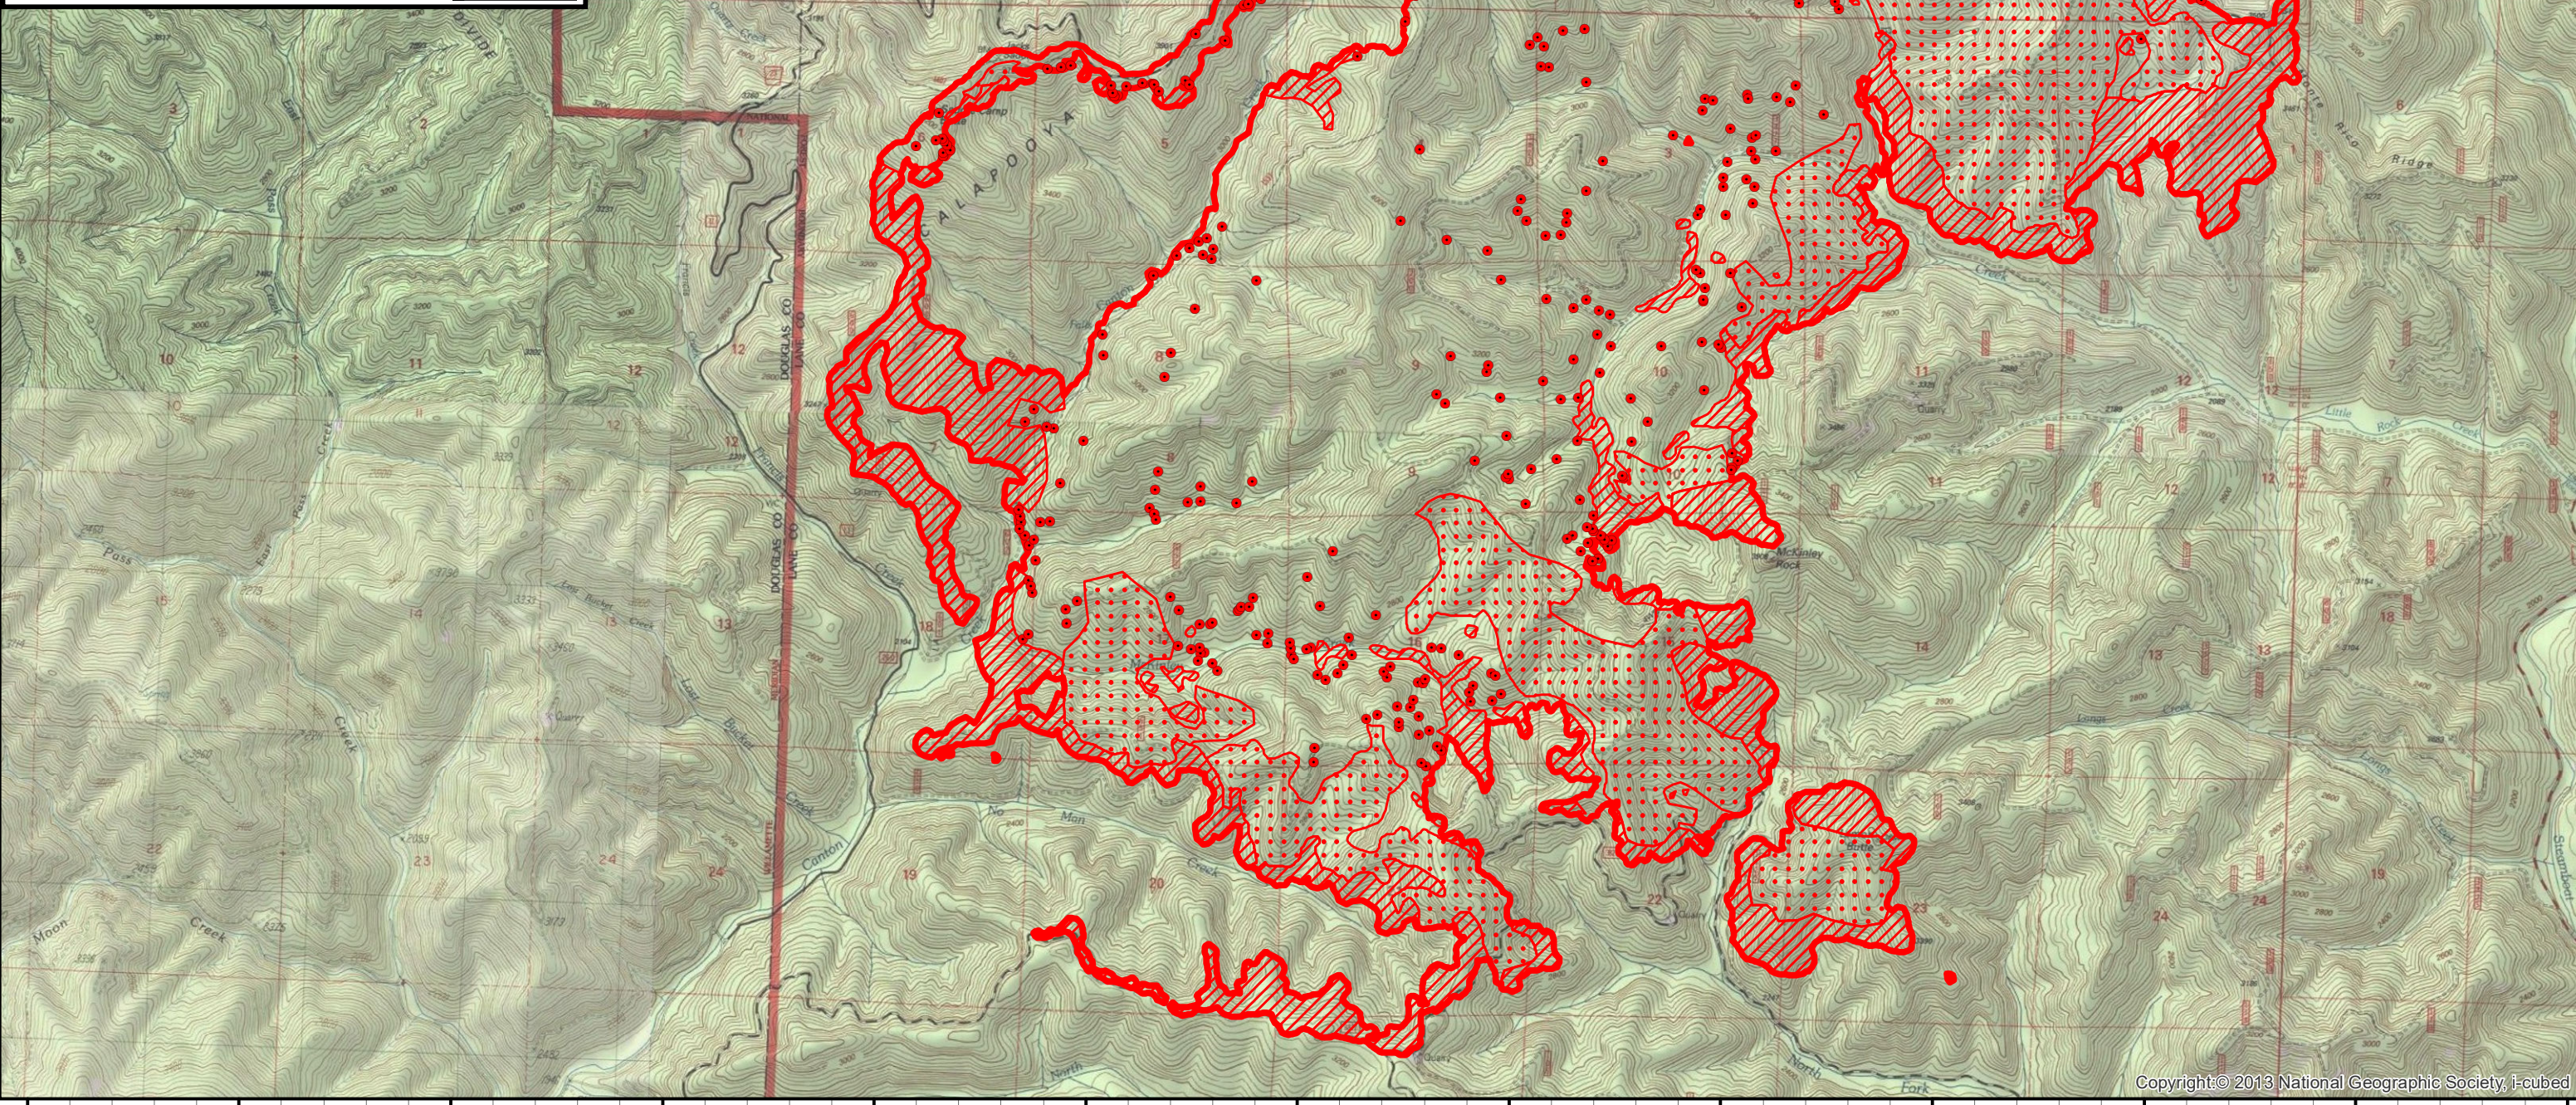

122°48'W 122°47'W 122°46'W 122°45'W 122°44'W 122°43'W 122°42'W 122°41'W 122°40'W 122°39'W 122°38'W 122°37'W

Rough Patch Complex Infrared Map - Chaos
OR-UPF-000373
Map Date: 8/20/2021
Imagery Date: 08/19/2021
Imagery Time: 202102 PDT
IR Interpreted Acres: 19,369
Near Minky: 3,109; Prong: 3
Little Bend: 4,972
Chilcoot: 18
Chaos: 8,766
Unk 8: 25
7 Rough Patch TFR: 204
Buckhead: 2,522
IRIN: Tina Rotenbury

- Isolated Heat Sources
- Heat Perimeter
- Intense Heat
- Scattered Heat

NAD 1983 USFS R6 Albers
 0 0.25 0.5 1 Miles

122°48'W 122°47'W 122°46'W 122°45'W 122°44'W 122°43'W 122°42'W 122°41'W 122°40'W 122°39'W 122°38'W 122°37'W 122°36'W