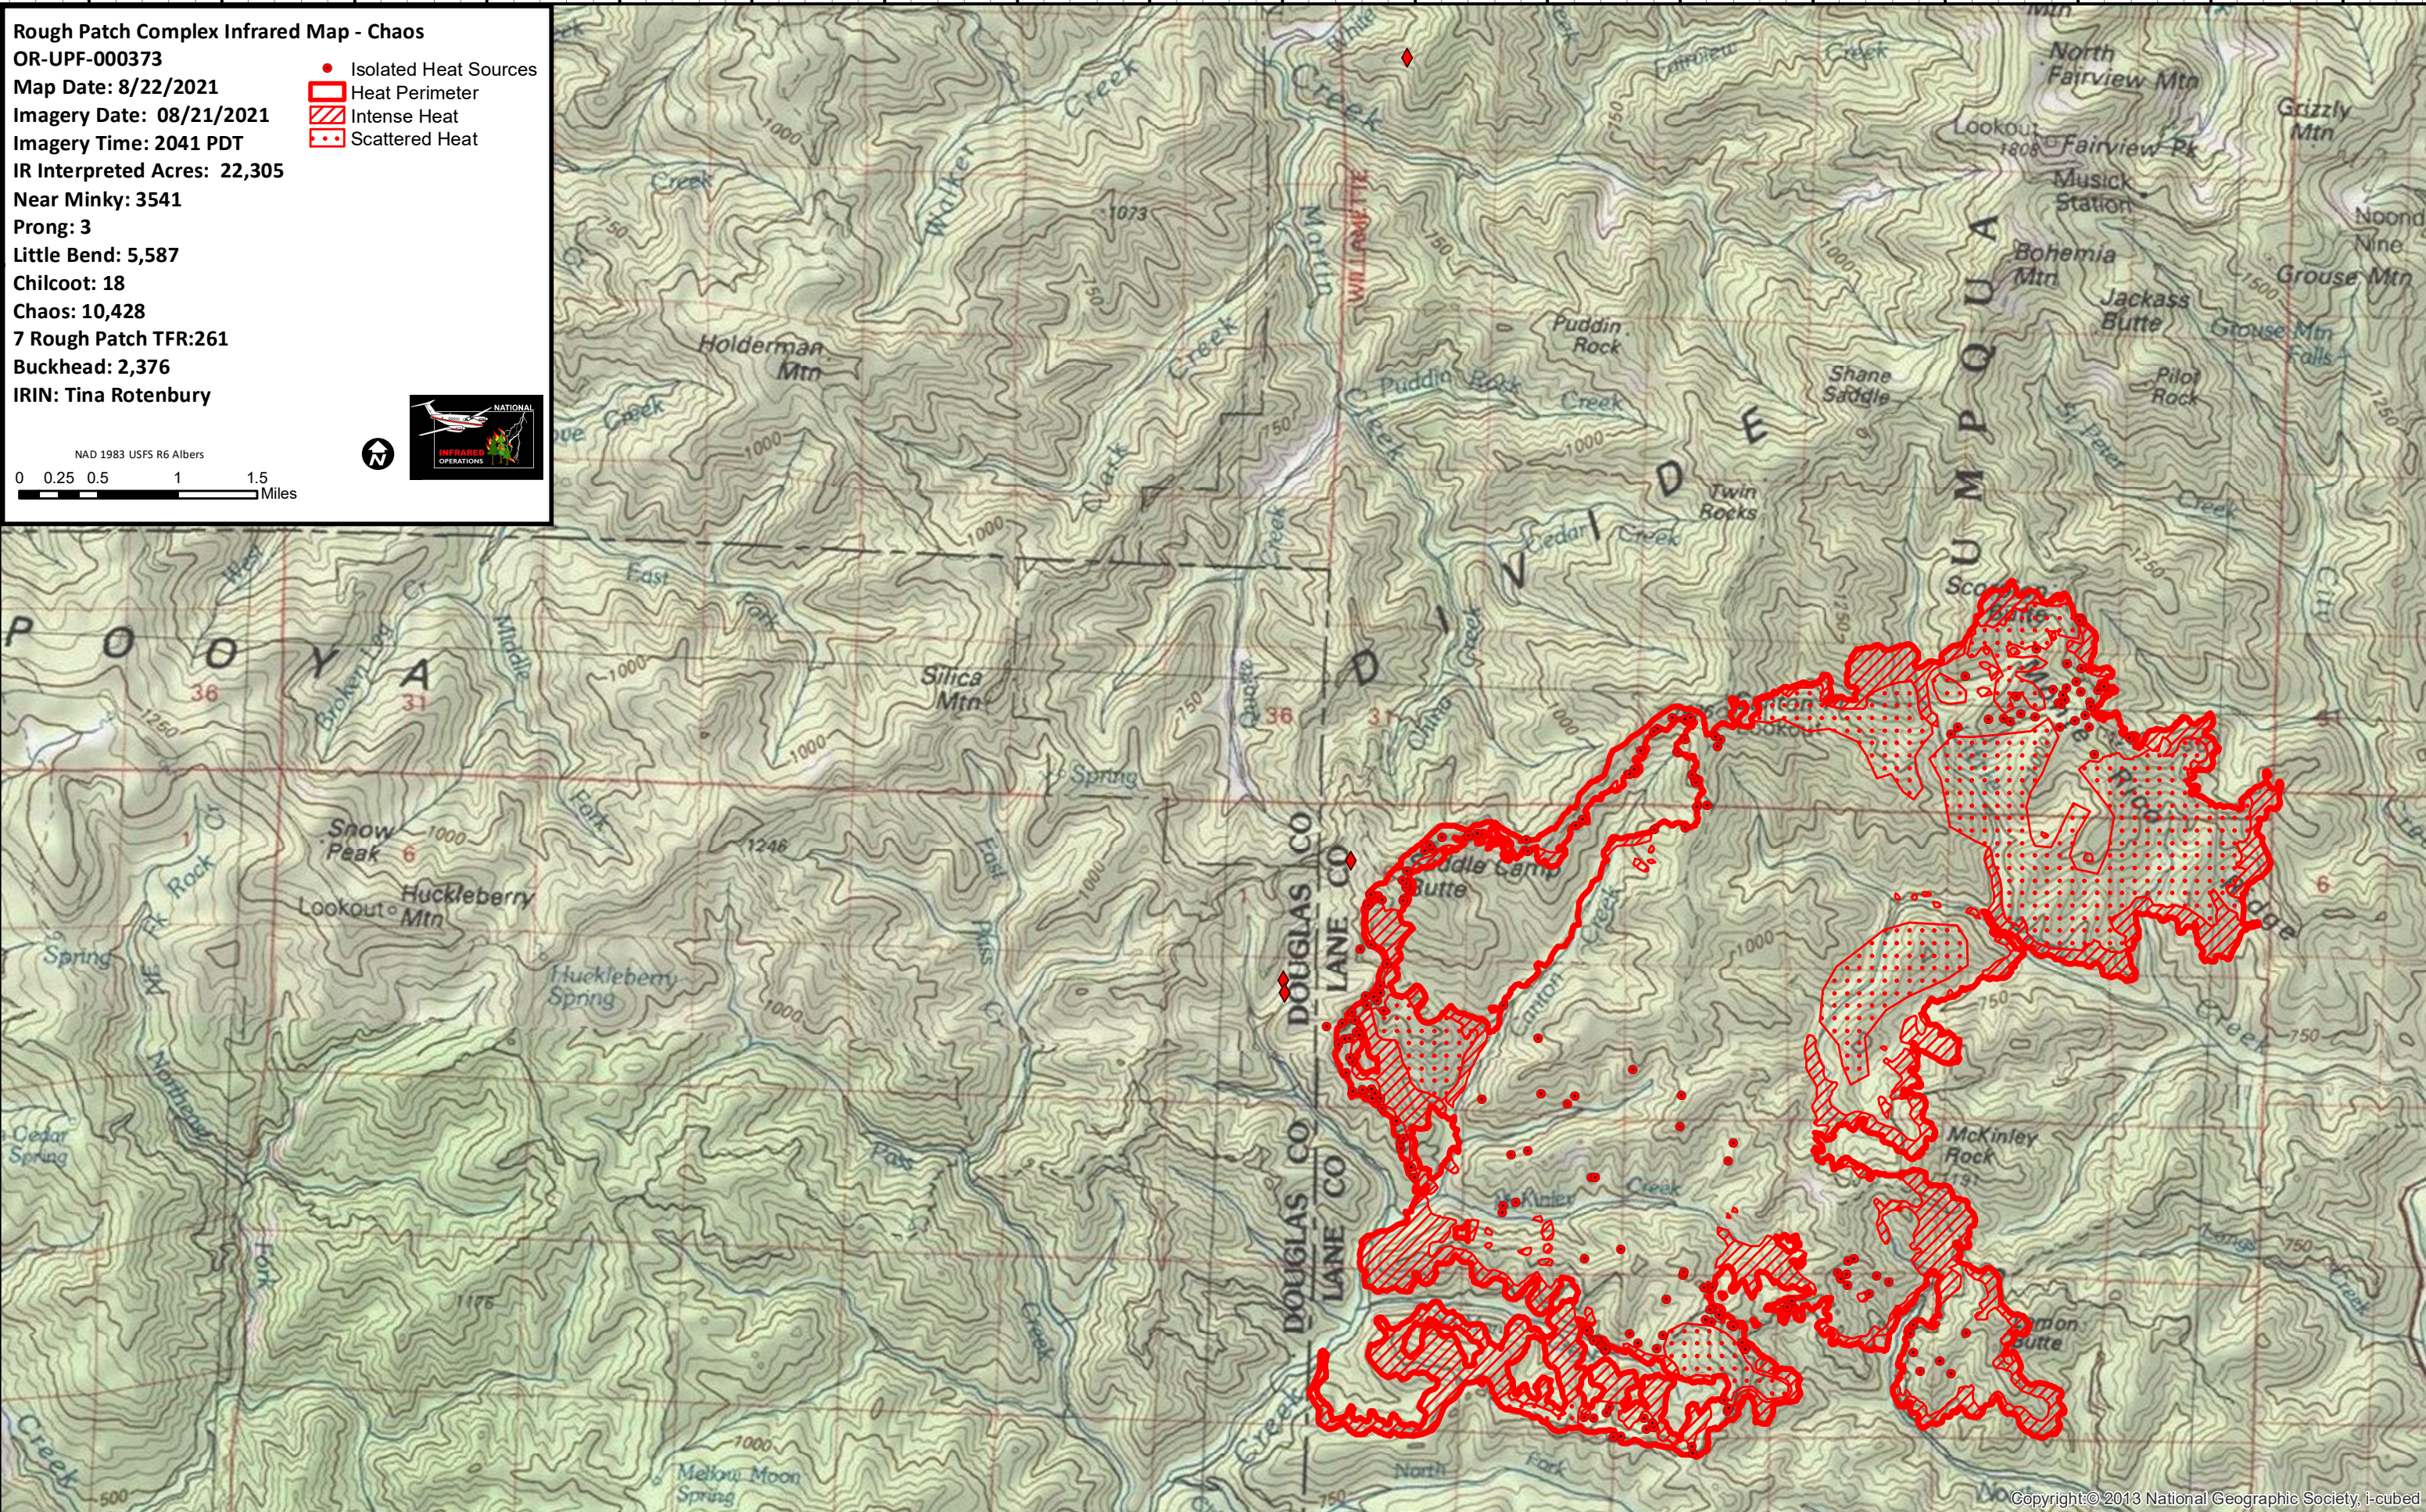

122°54'W 122°53'W 122°52'W 122°51'W 122°50'W 122°49'W 122°48'W 122°47'W 122°46'W 122°45'W 122°44'W 122°43'W 122°42'W 122°41'W 122°40'W 122°39'W 122°38'W 122°37'W

Rough Patch Complex Infrared Map - Chaos
OR-UPF-000373
Map Date: 8/22/2021
Imagery Date: 08/21/2021
Imagery Time: 2041 PDT
IR Interpreted Acres: 22,305
Near Minky: 3541
Prong: 3
Little Bend: 5,587
Chilcoot: 18
Chaos: 10,428
7 Rough Patch TFR:261
Buckhead: 2,376
IRIN: Tina Rotenbury

- Isolated Heat Sources
- Heat Perimeter
- Intense Heat
- Scattered Heat

NAD 1983 USFS R6 Albers

0 0.25 0.5 1 1.5 Miles

122°54'W 122°53'W 122°52'W 122°51'W 122°50'W 122°49'W 122°48'W 122°47'W 122°46'W 122°45'W 122°44'W 122°43'W 122°42'W 122°41'W 122°40'W 122°39'W 122°38'W 122°37'W 122°36'W