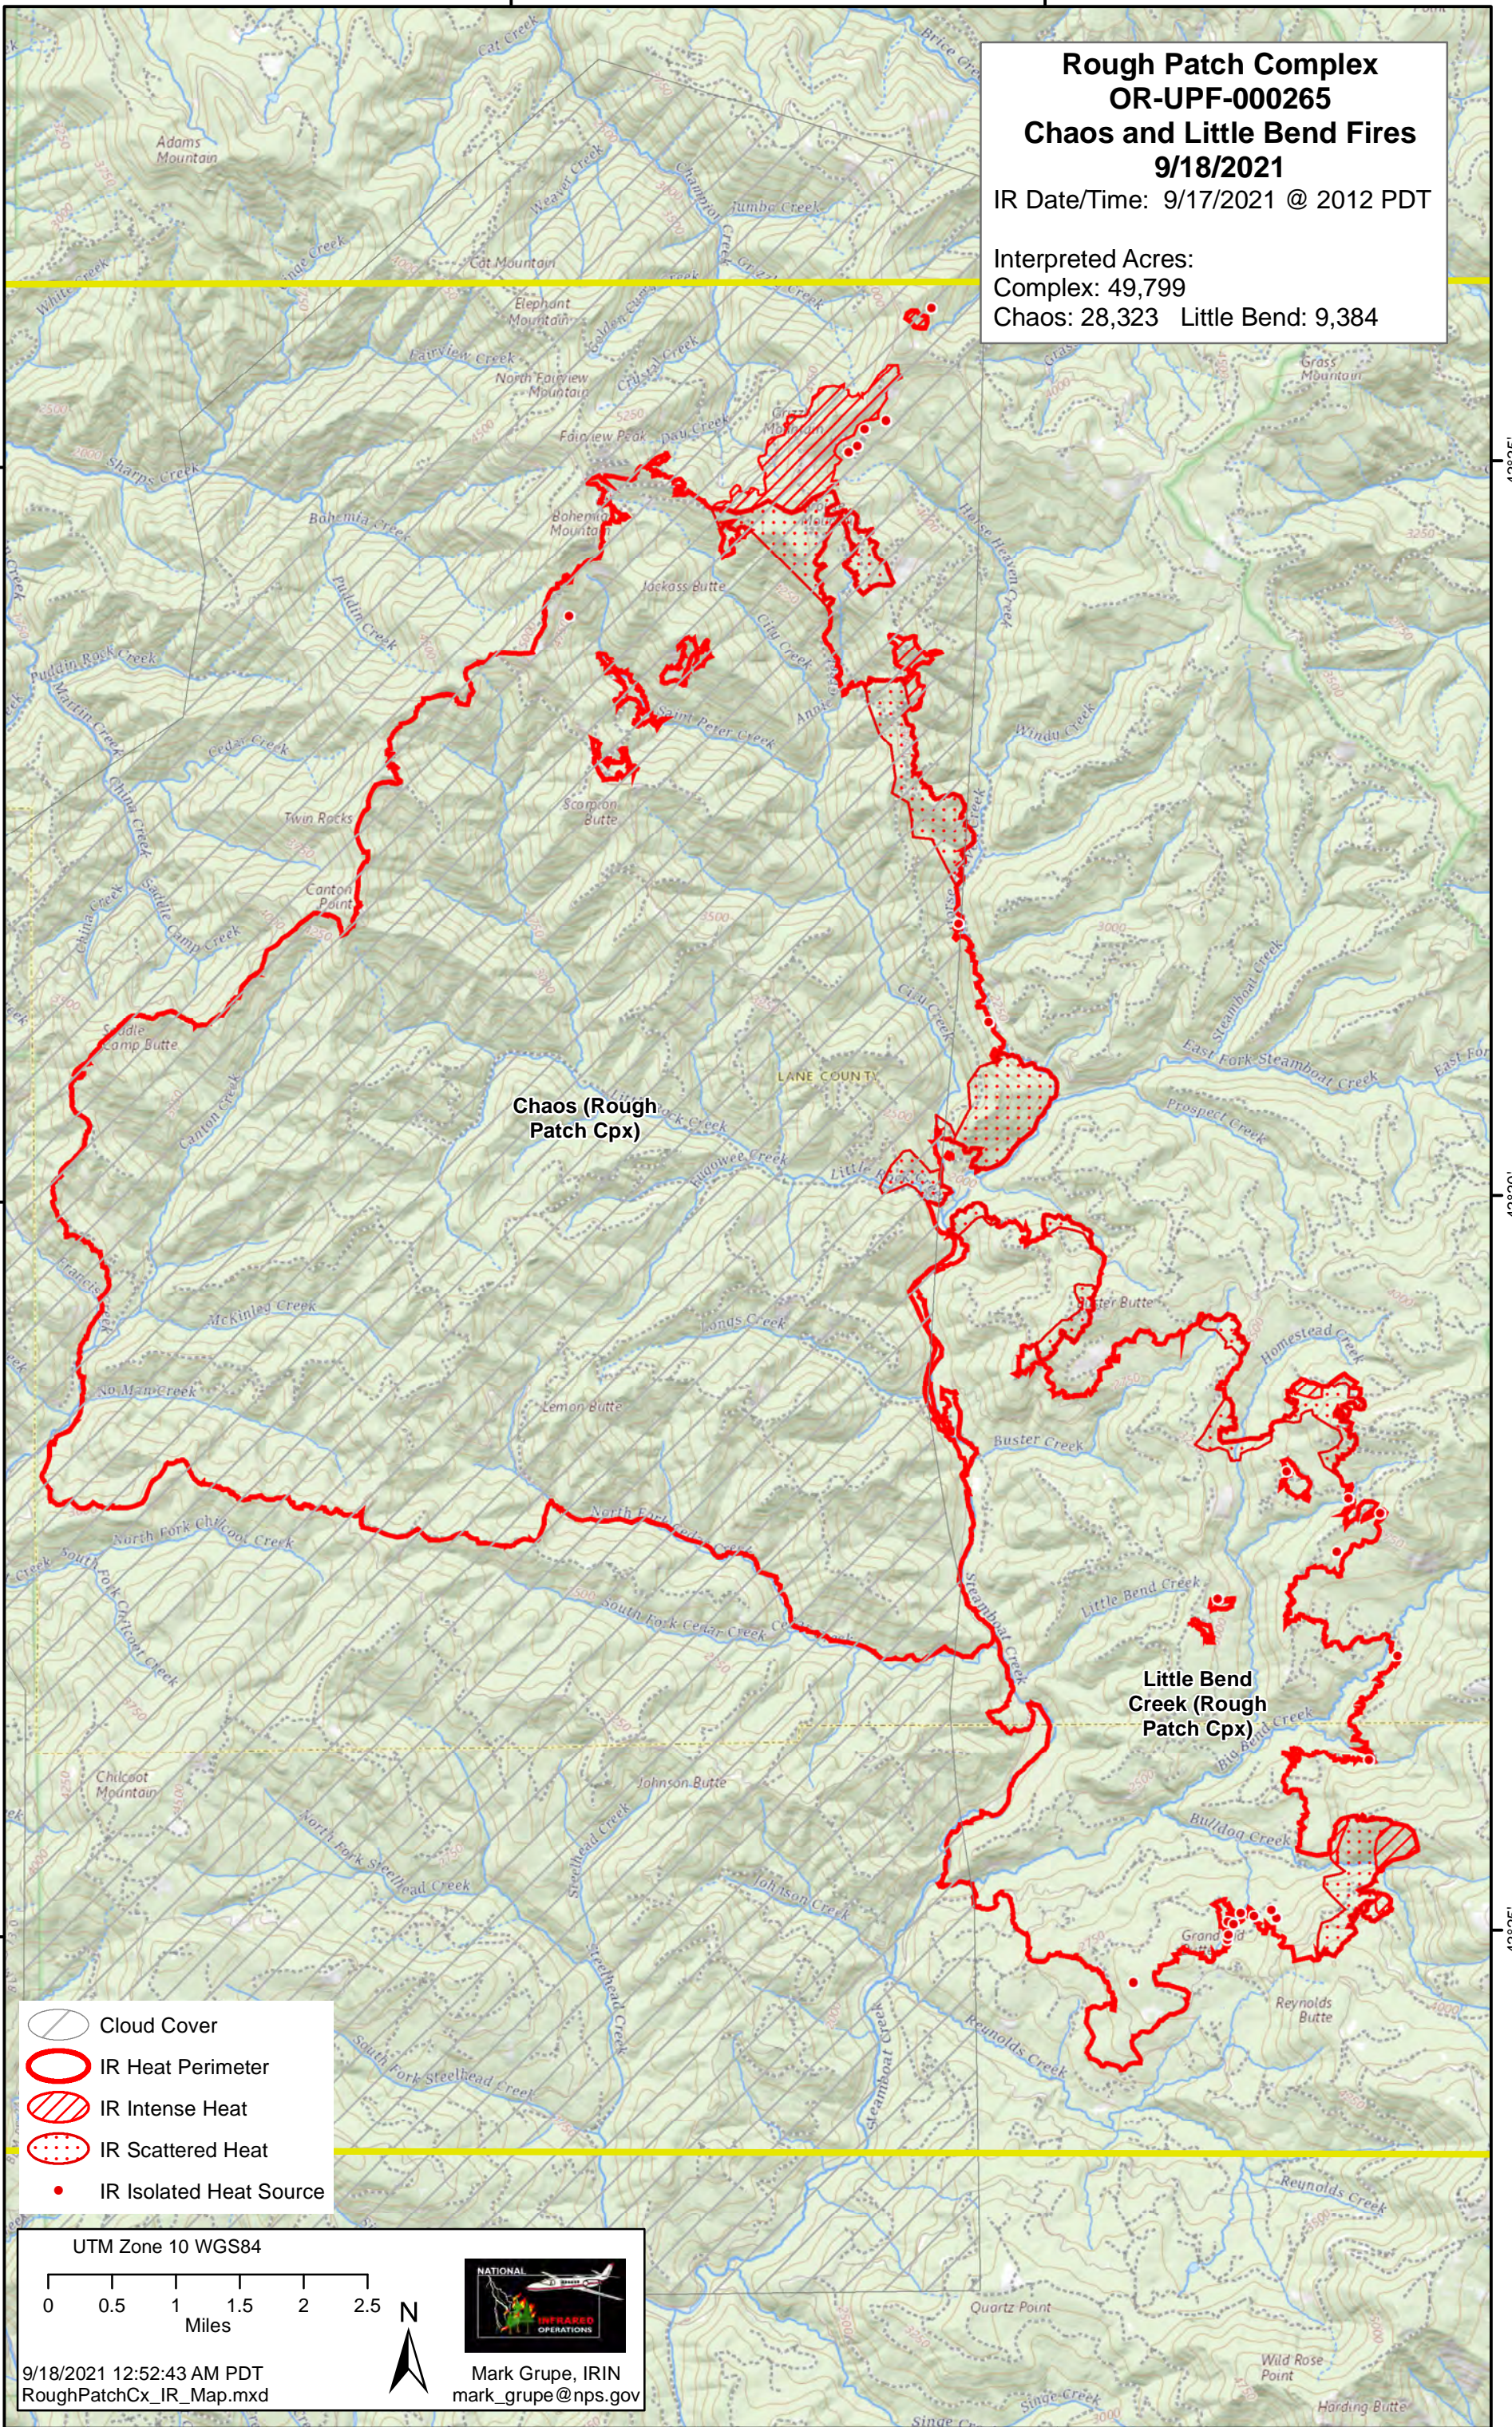

-122°40'

-122°35'

Rough Patch Complex
OR-UPF-000265
Chaos and Little Bend Fires
9/18/2021
 IR Date/Time: 9/17/2021 @ 2012 PDT
 Interpreted Acres:
 Complex: 49,799
 Chaos: 28,323 Little Bend: 9,384

43°35'

43°35'

43°30'

43°30'

43°25'

43°25'

Chaos (Rough Patch Cpx)

Little Bend Creek (Rough Patch Cpx)

- Cloud Cover
- IR Heat Perimeter
- IR Intense Heat
- IR Scattered Heat
- IR Isolated Heat Source

UTM Zone 10 WGS84

0 0.5 1 1.5 2 2.5 Miles

9/18/2021 12:52:43 AM PDT
 RoughPatchCx_IR_Map.mxd

Mark Grupe, IRIN
 mark_grupe@nps.gov

-122°40'

-122°35'