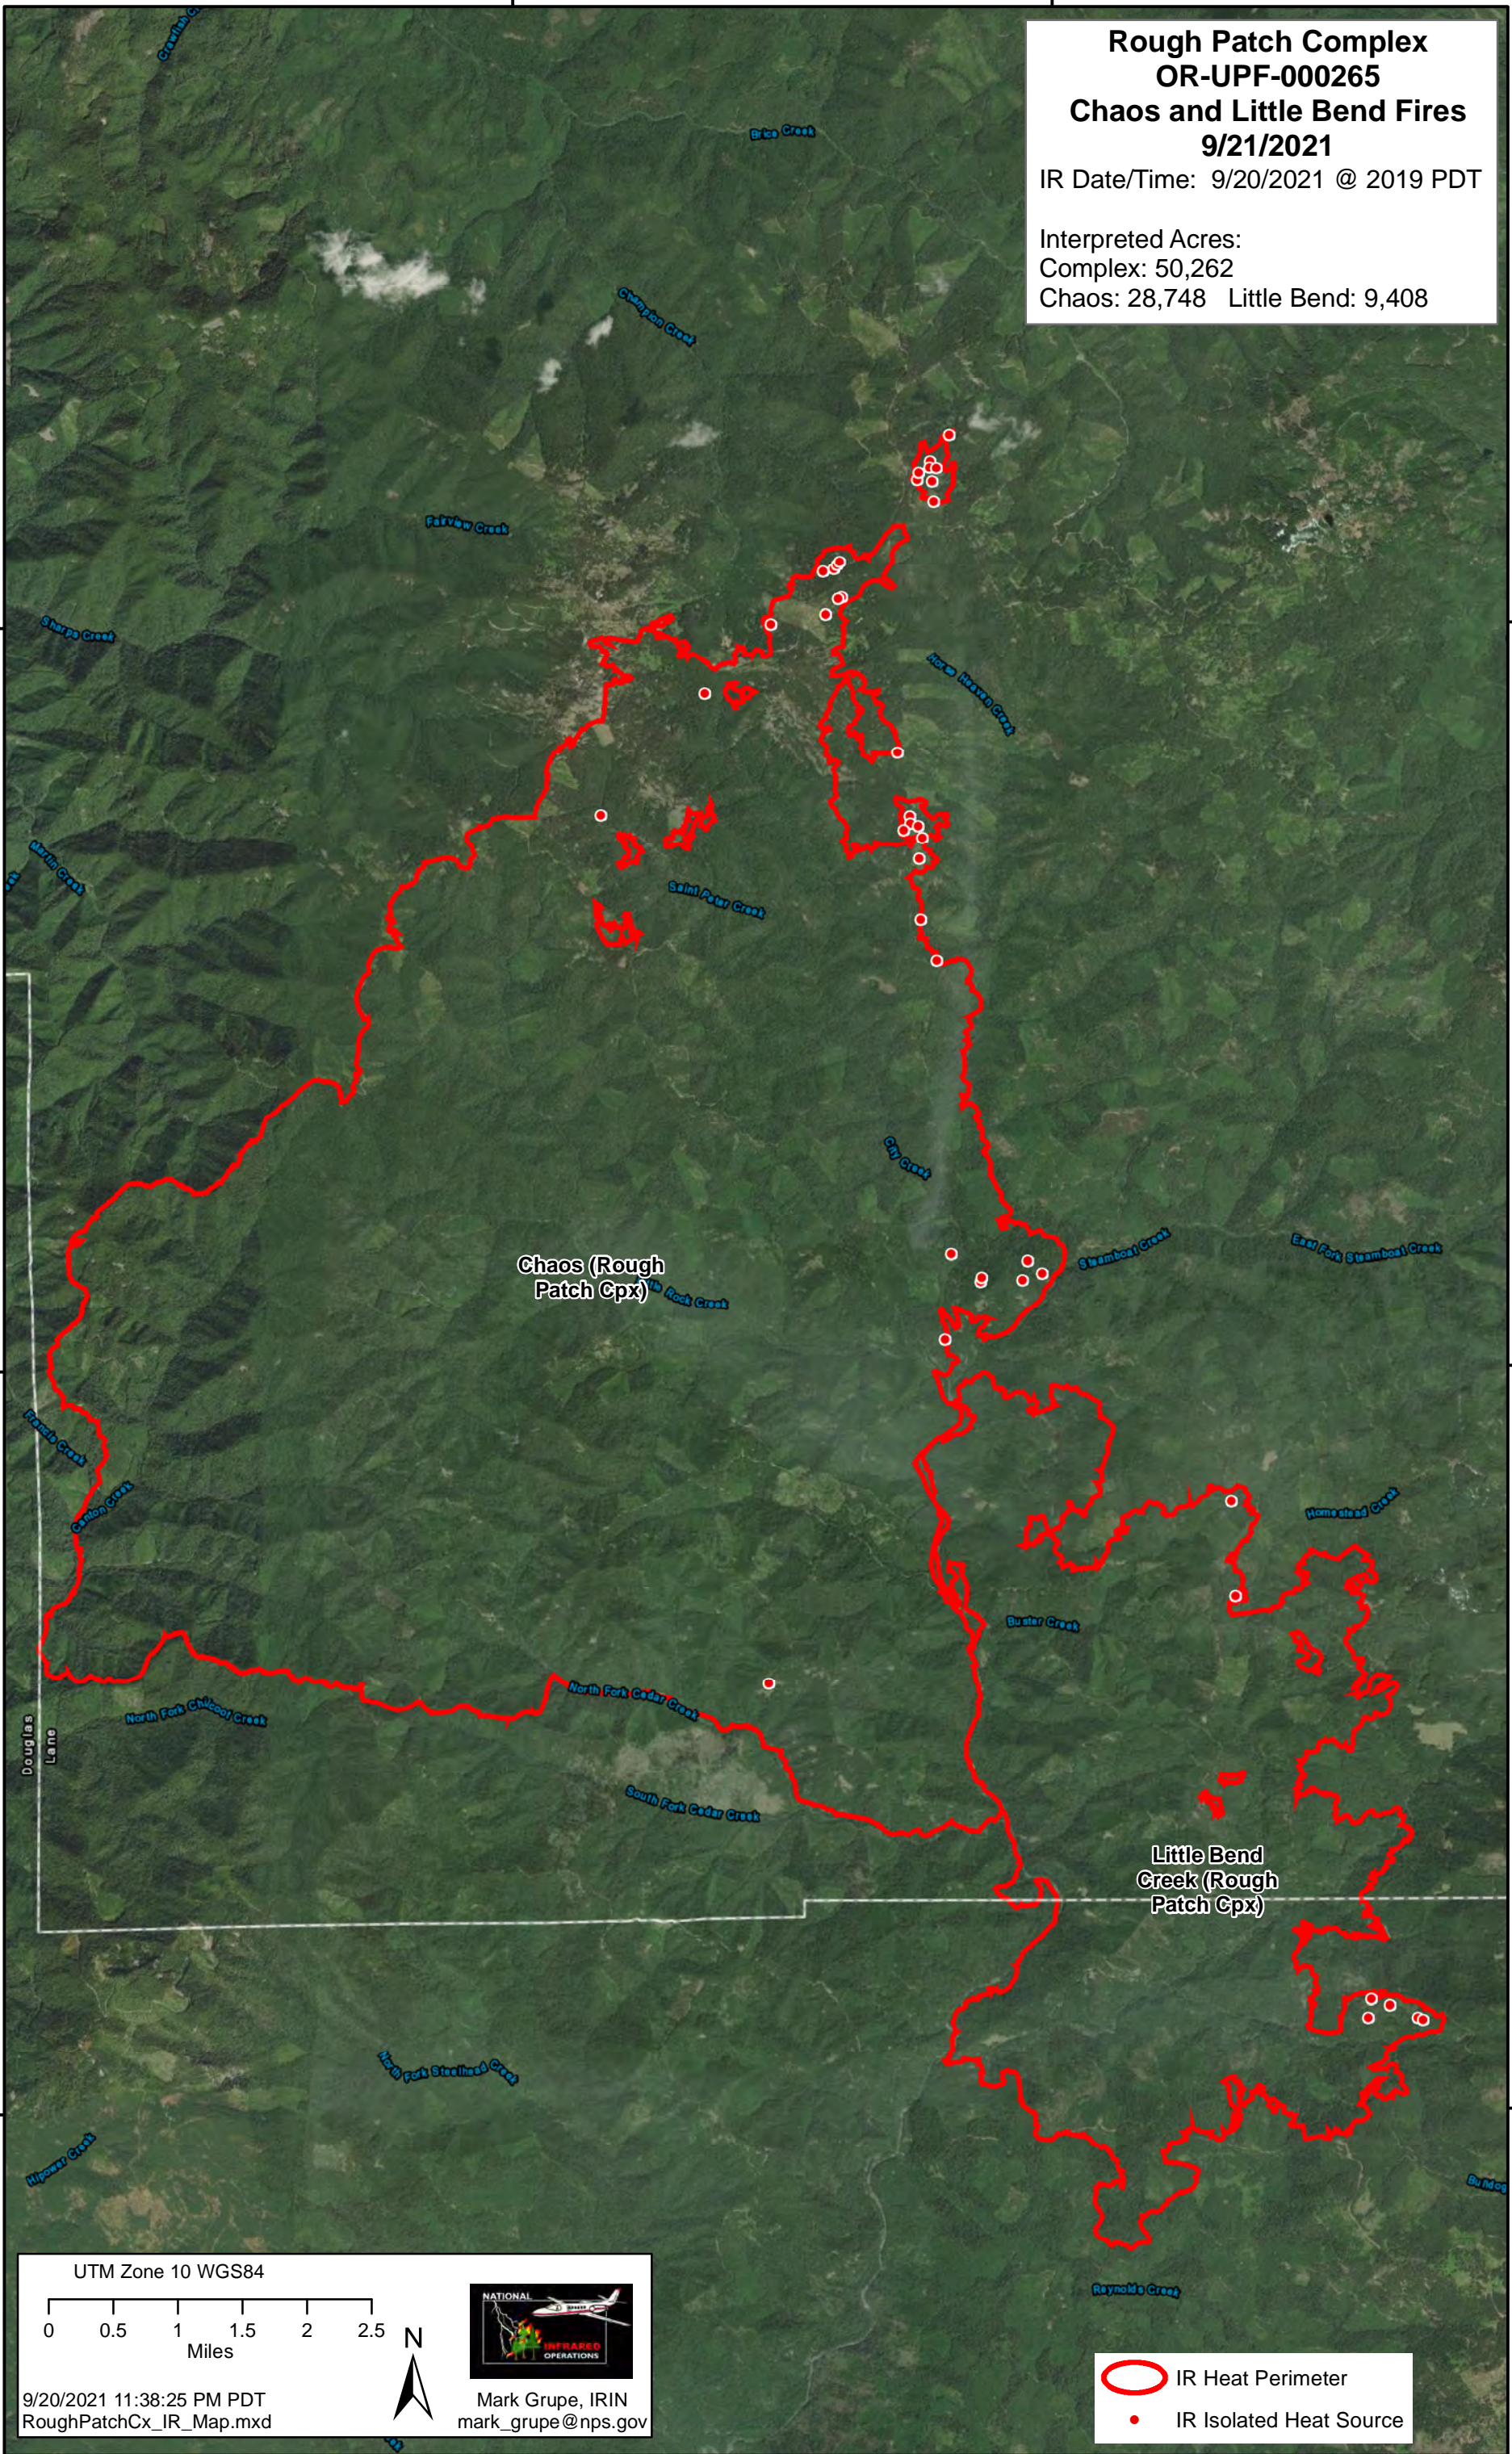

-122°40'

-122°35'

Rough Patch Complex
OR-UPF-000265
Chaos and Little Bend Fires
9/21/2021
 IR Date/Time: 9/20/2021 @ 2019 PDT

Interpreted Acres:
 Complex: 50,262
 Chaos: 28,748 Little Bend: 9,408

43°35'

43°35'

43°30'

43°30'

43°25'

43°25'

Chaos (Rough Patch Cpx)

Little Bend Creek (Rough Patch Cpx)

UTM Zone 10 WGS84

0 0.5 1 1.5 2 2.5 Miles

9/20/2021 11:38:25 PM PDT
 RoughPatchCx_IR_Map.mxd

Mark Grupe, IRIN
 mark_grupe@nps.gov

IR Heat Perimeter

IR Isolated Heat Source

-122°40'

-122°35'