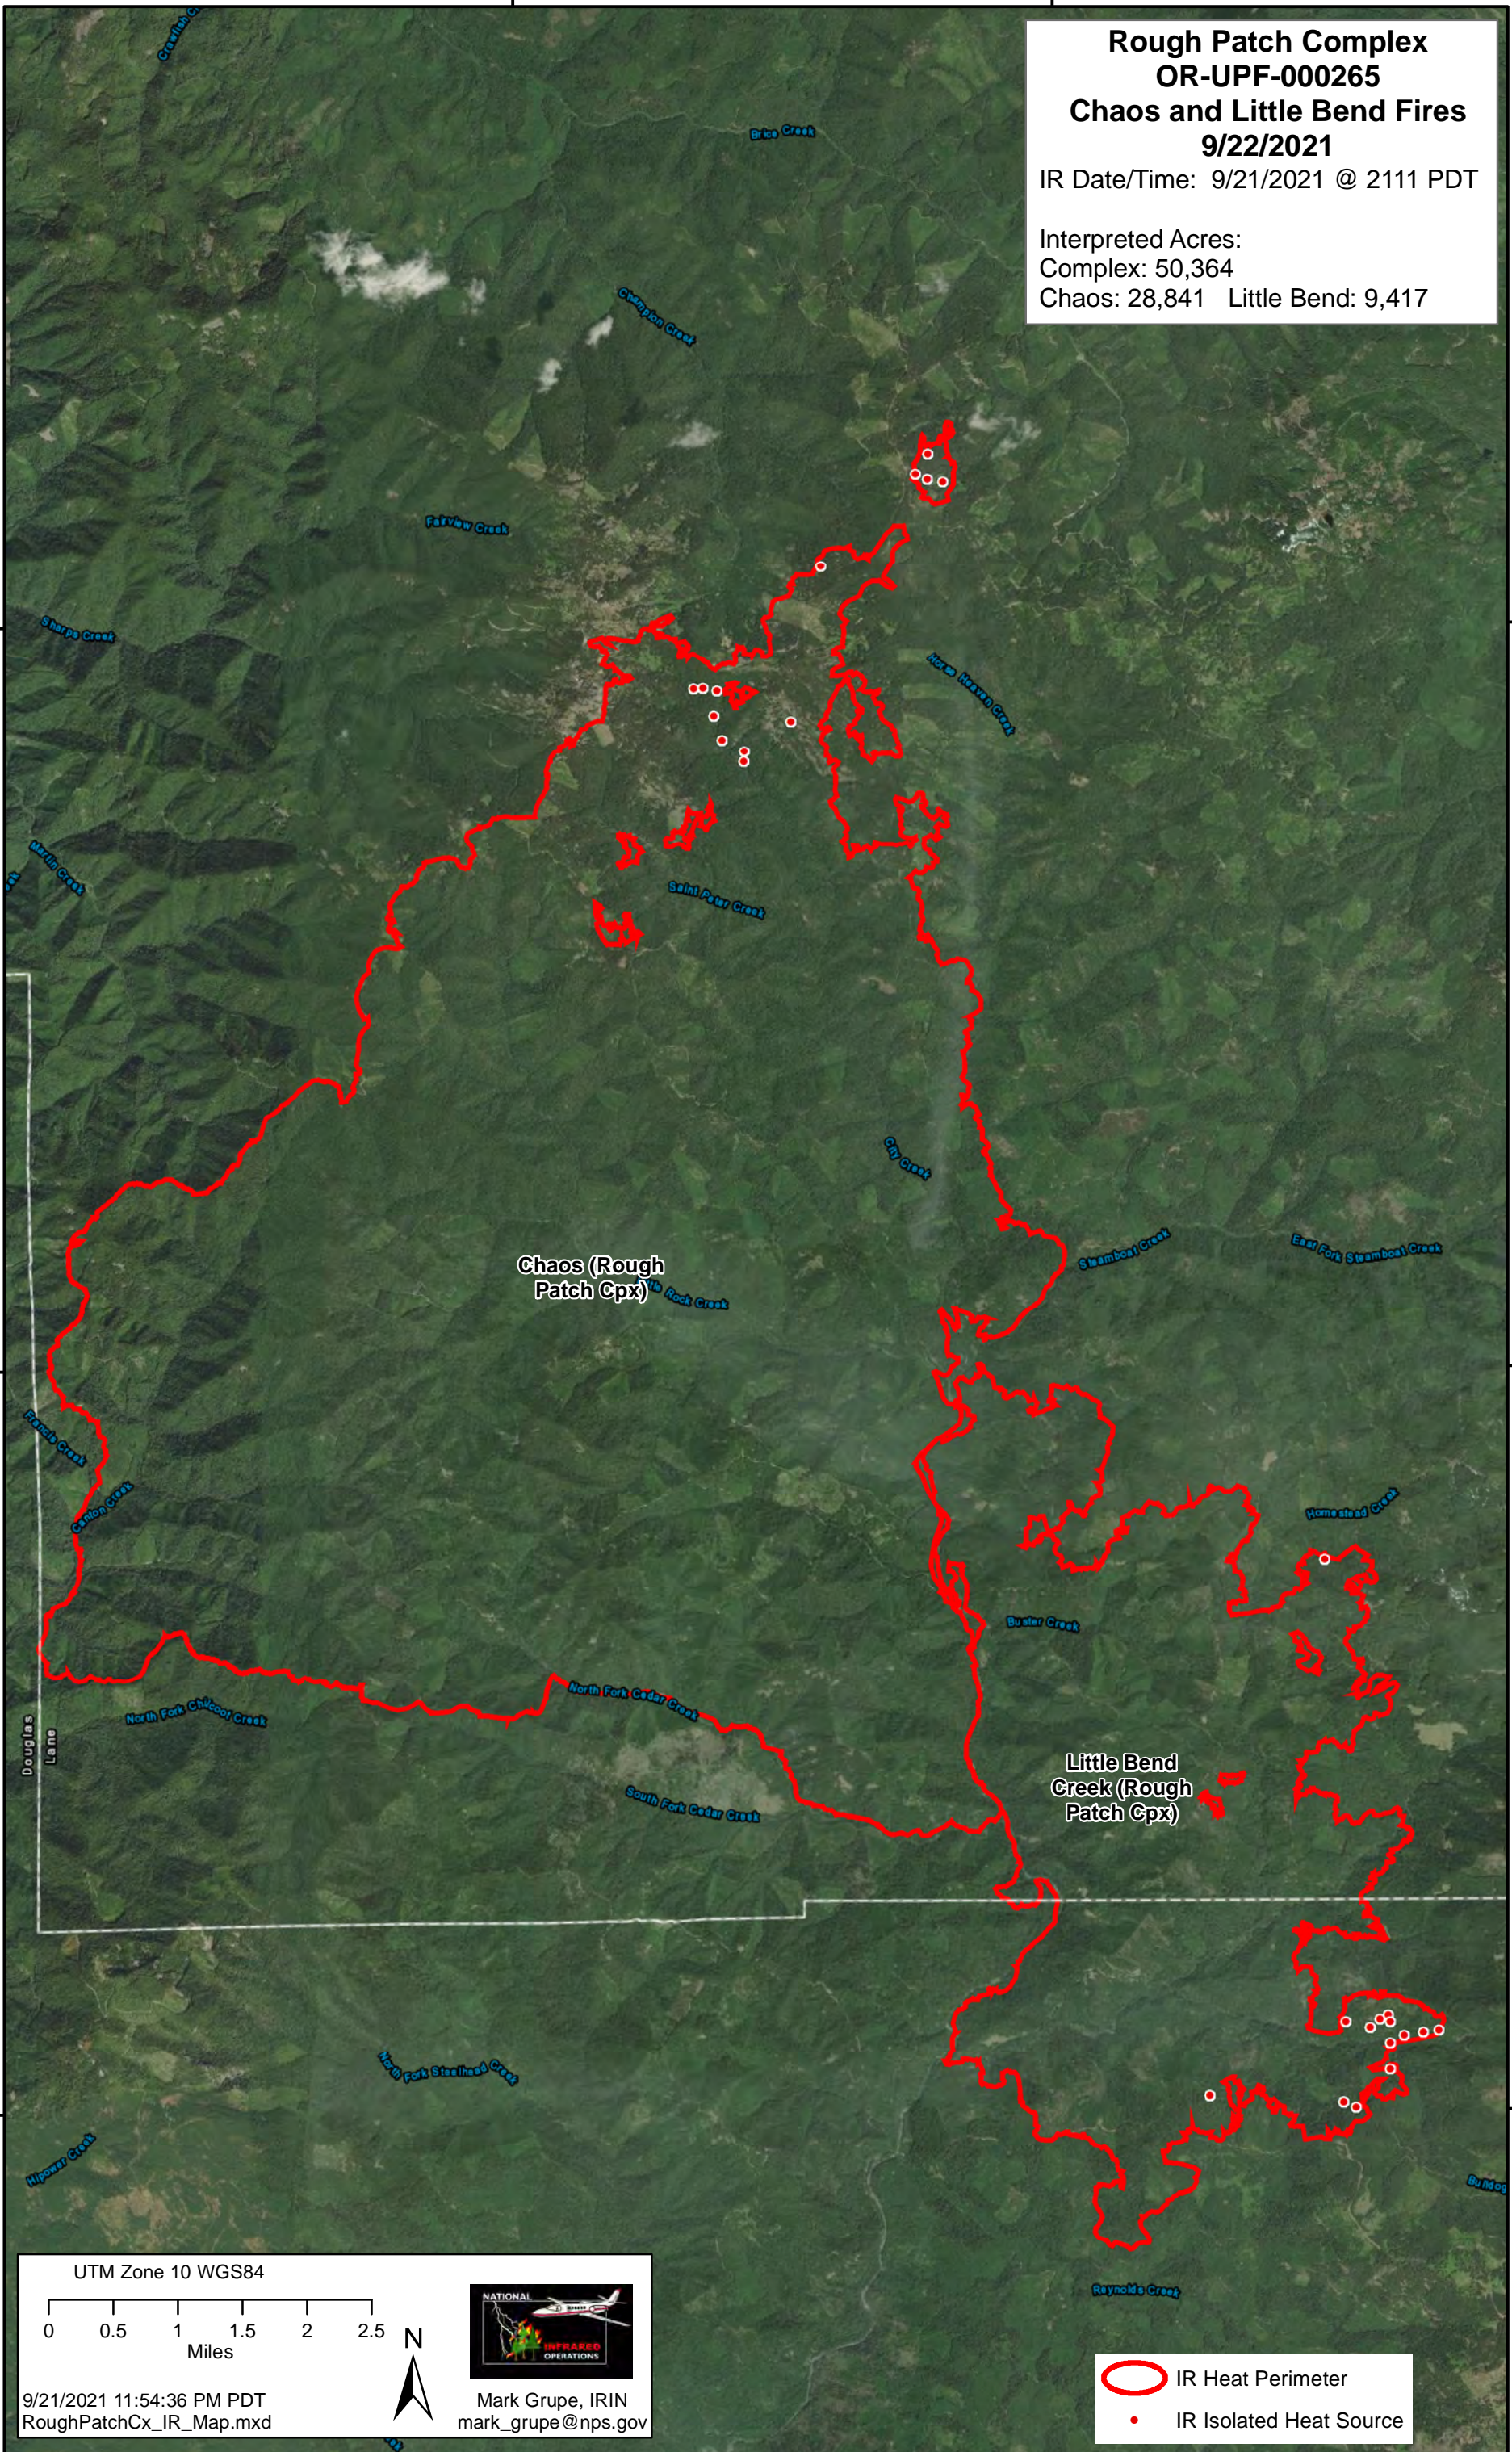

-122°40'

-122°35'

Rough Patch Complex
OR-UPF-000265
Chaos and Little Bend Fires
9/22/2021
 IR Date/Time: 9/21/2021 @ 2111 PDT

Interpreted Acres:
 Complex: 50,364
 Chaos: 28,841 Little Bend: 9,417

43°35'

43°35'

43°30'

43°30'

43°25'

43°25'

Chaos (Rough Patch Cpx)

Little Bend Creek (Rough Patch Cpx)

UTM Zone 10 WGS84

0 0.5 1 1.5 2 2.5 Miles

9/21/2021 11:54:36 PM PDT
 RoughPatchCx_IR_Map.mxd

Mark Grupe, IRIN
 mark_grupe@nps.gov

IR Heat Perimeter

IR Isolated Heat Source