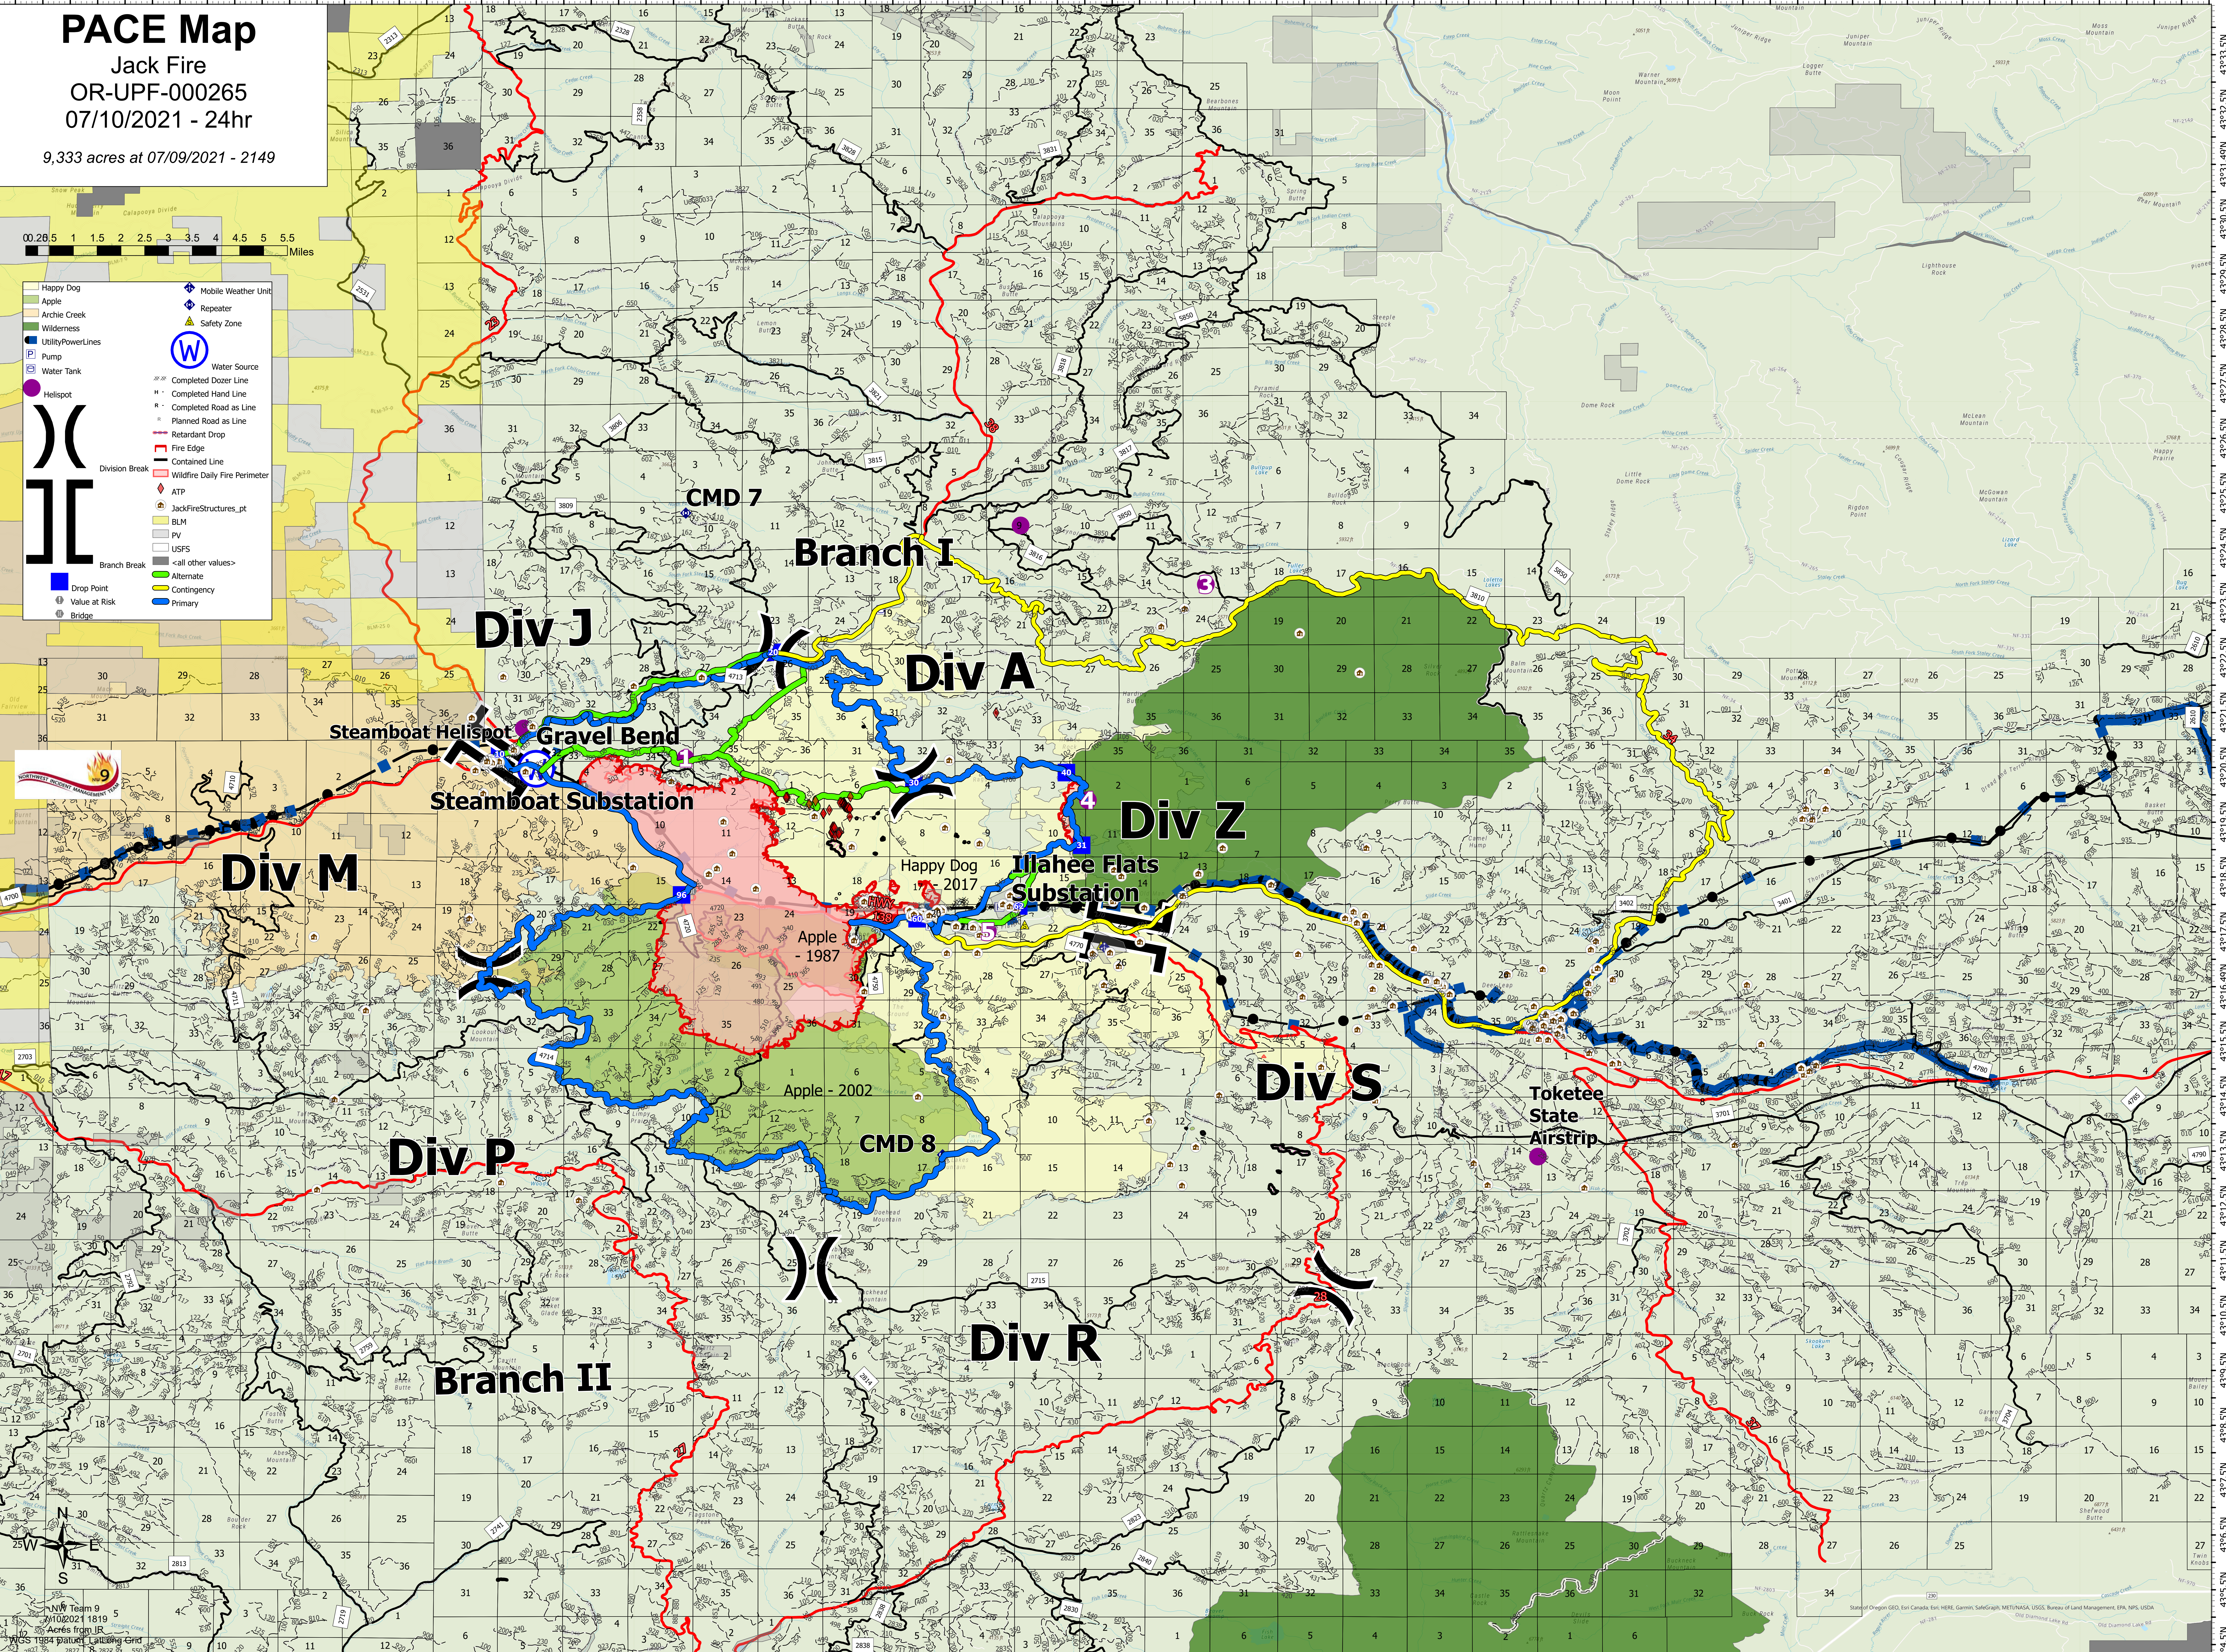

PACE Map

Jack Fire
OR-UPF-000265
07/10/2021 - 24hr
9,333 acres at 07/09/2021 - 2149

- Happy Dog
- Apple
- Archie Creek
- Wilderness
- UtilityPowerLines
- Pump
- Water Tank
- Helispot

- Mobile Weather Unit
- Repeater
- Safety Zone
- Water Source
- Completed Dozer Line
- Completed Hand Line
- Completed Road as Line
- Planned Road as Line
- Retardant Drop
- Fire Edge
- Contained Line
- Wildfire Daily Fire Perimeter
- ATP
- JackFireStructures_pt
- BLM
- USFS
- <all other values>
- Alternate
- Contingency
- Primary

- Division Break
- Branch Break
- Drop Point
- Value at Risk
- Bridge