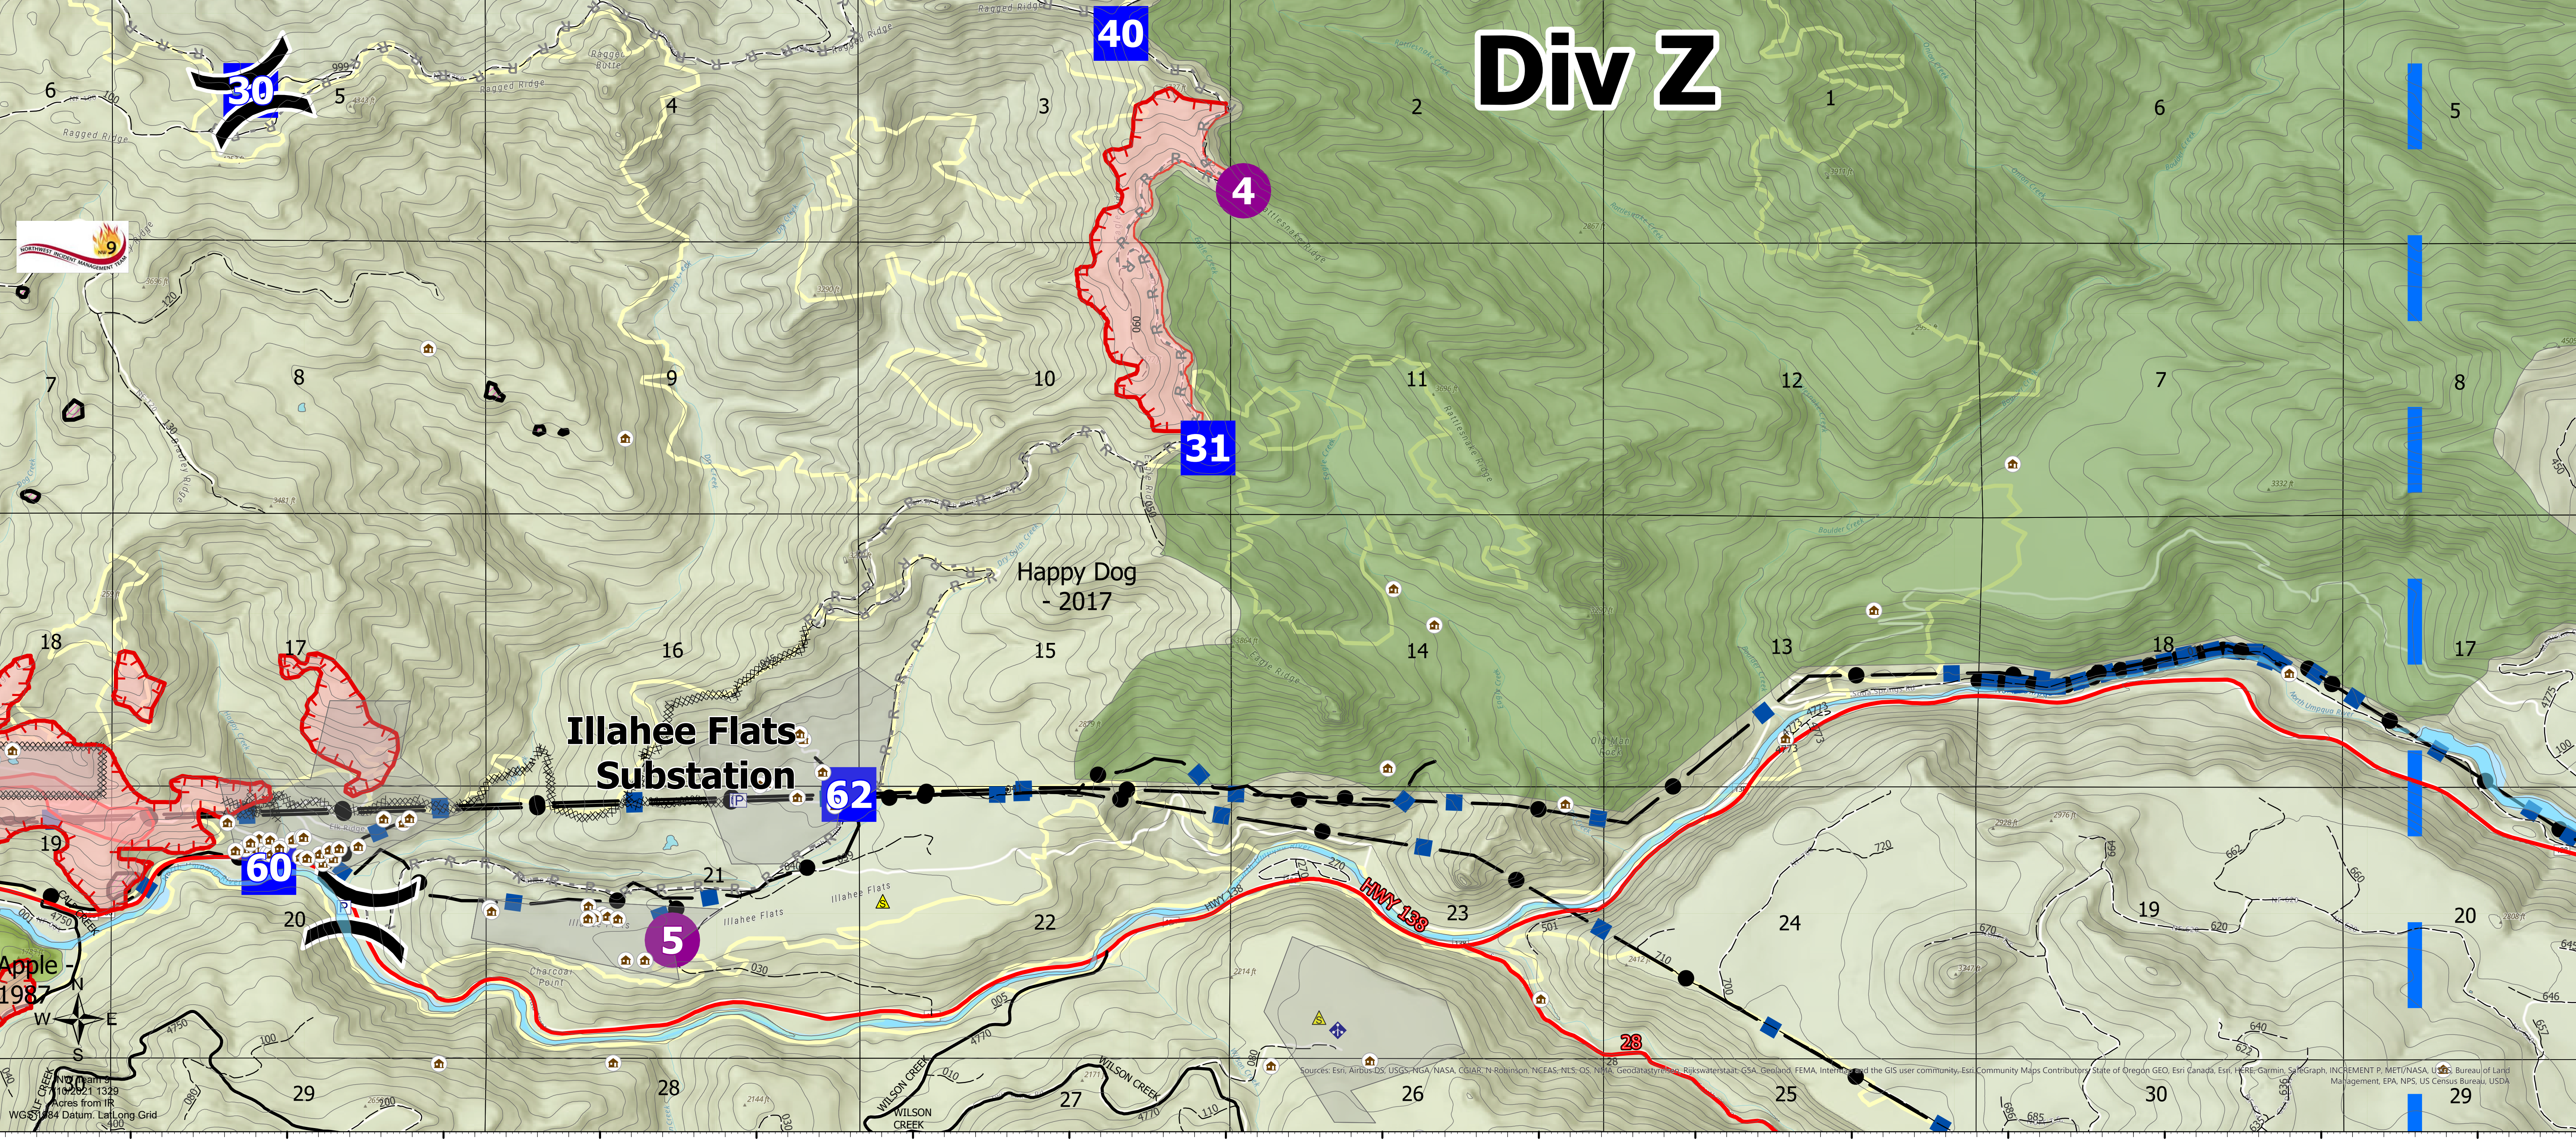

# Operations Map

Jack Fire  
OR-UPF-000265  
07/10/2021 - 24hr  
9,333 acres at 07/09/2021 - 2149

	Helispot
	Division Break
	Drop Point
	Value at Risk
	Mobile Weather Unit
	Safety Zone
	Wildfire Daily Fire Perimeter
	JackFireStructures_pt
	ATP
	Contour_100
	PV
	USFS
	Pump
	Water Tank
	Completed Dozer Line
	Completed Hand Line
	Planned Road as Line
	Fire Edge
	20210708_2349_Jack_HeatPerimeter
	<Null>
	A - ARTERIAL
	C - COLLECTOR
	L - LOCAL
	UtilityPowerLines
	Jack_Fire_TFR
	Section
	Wilderness
	Happy Dog
	ATP
	Waterbody

# Div Z

## Illahee Flats Substation

40

4

31

30

60

5

62