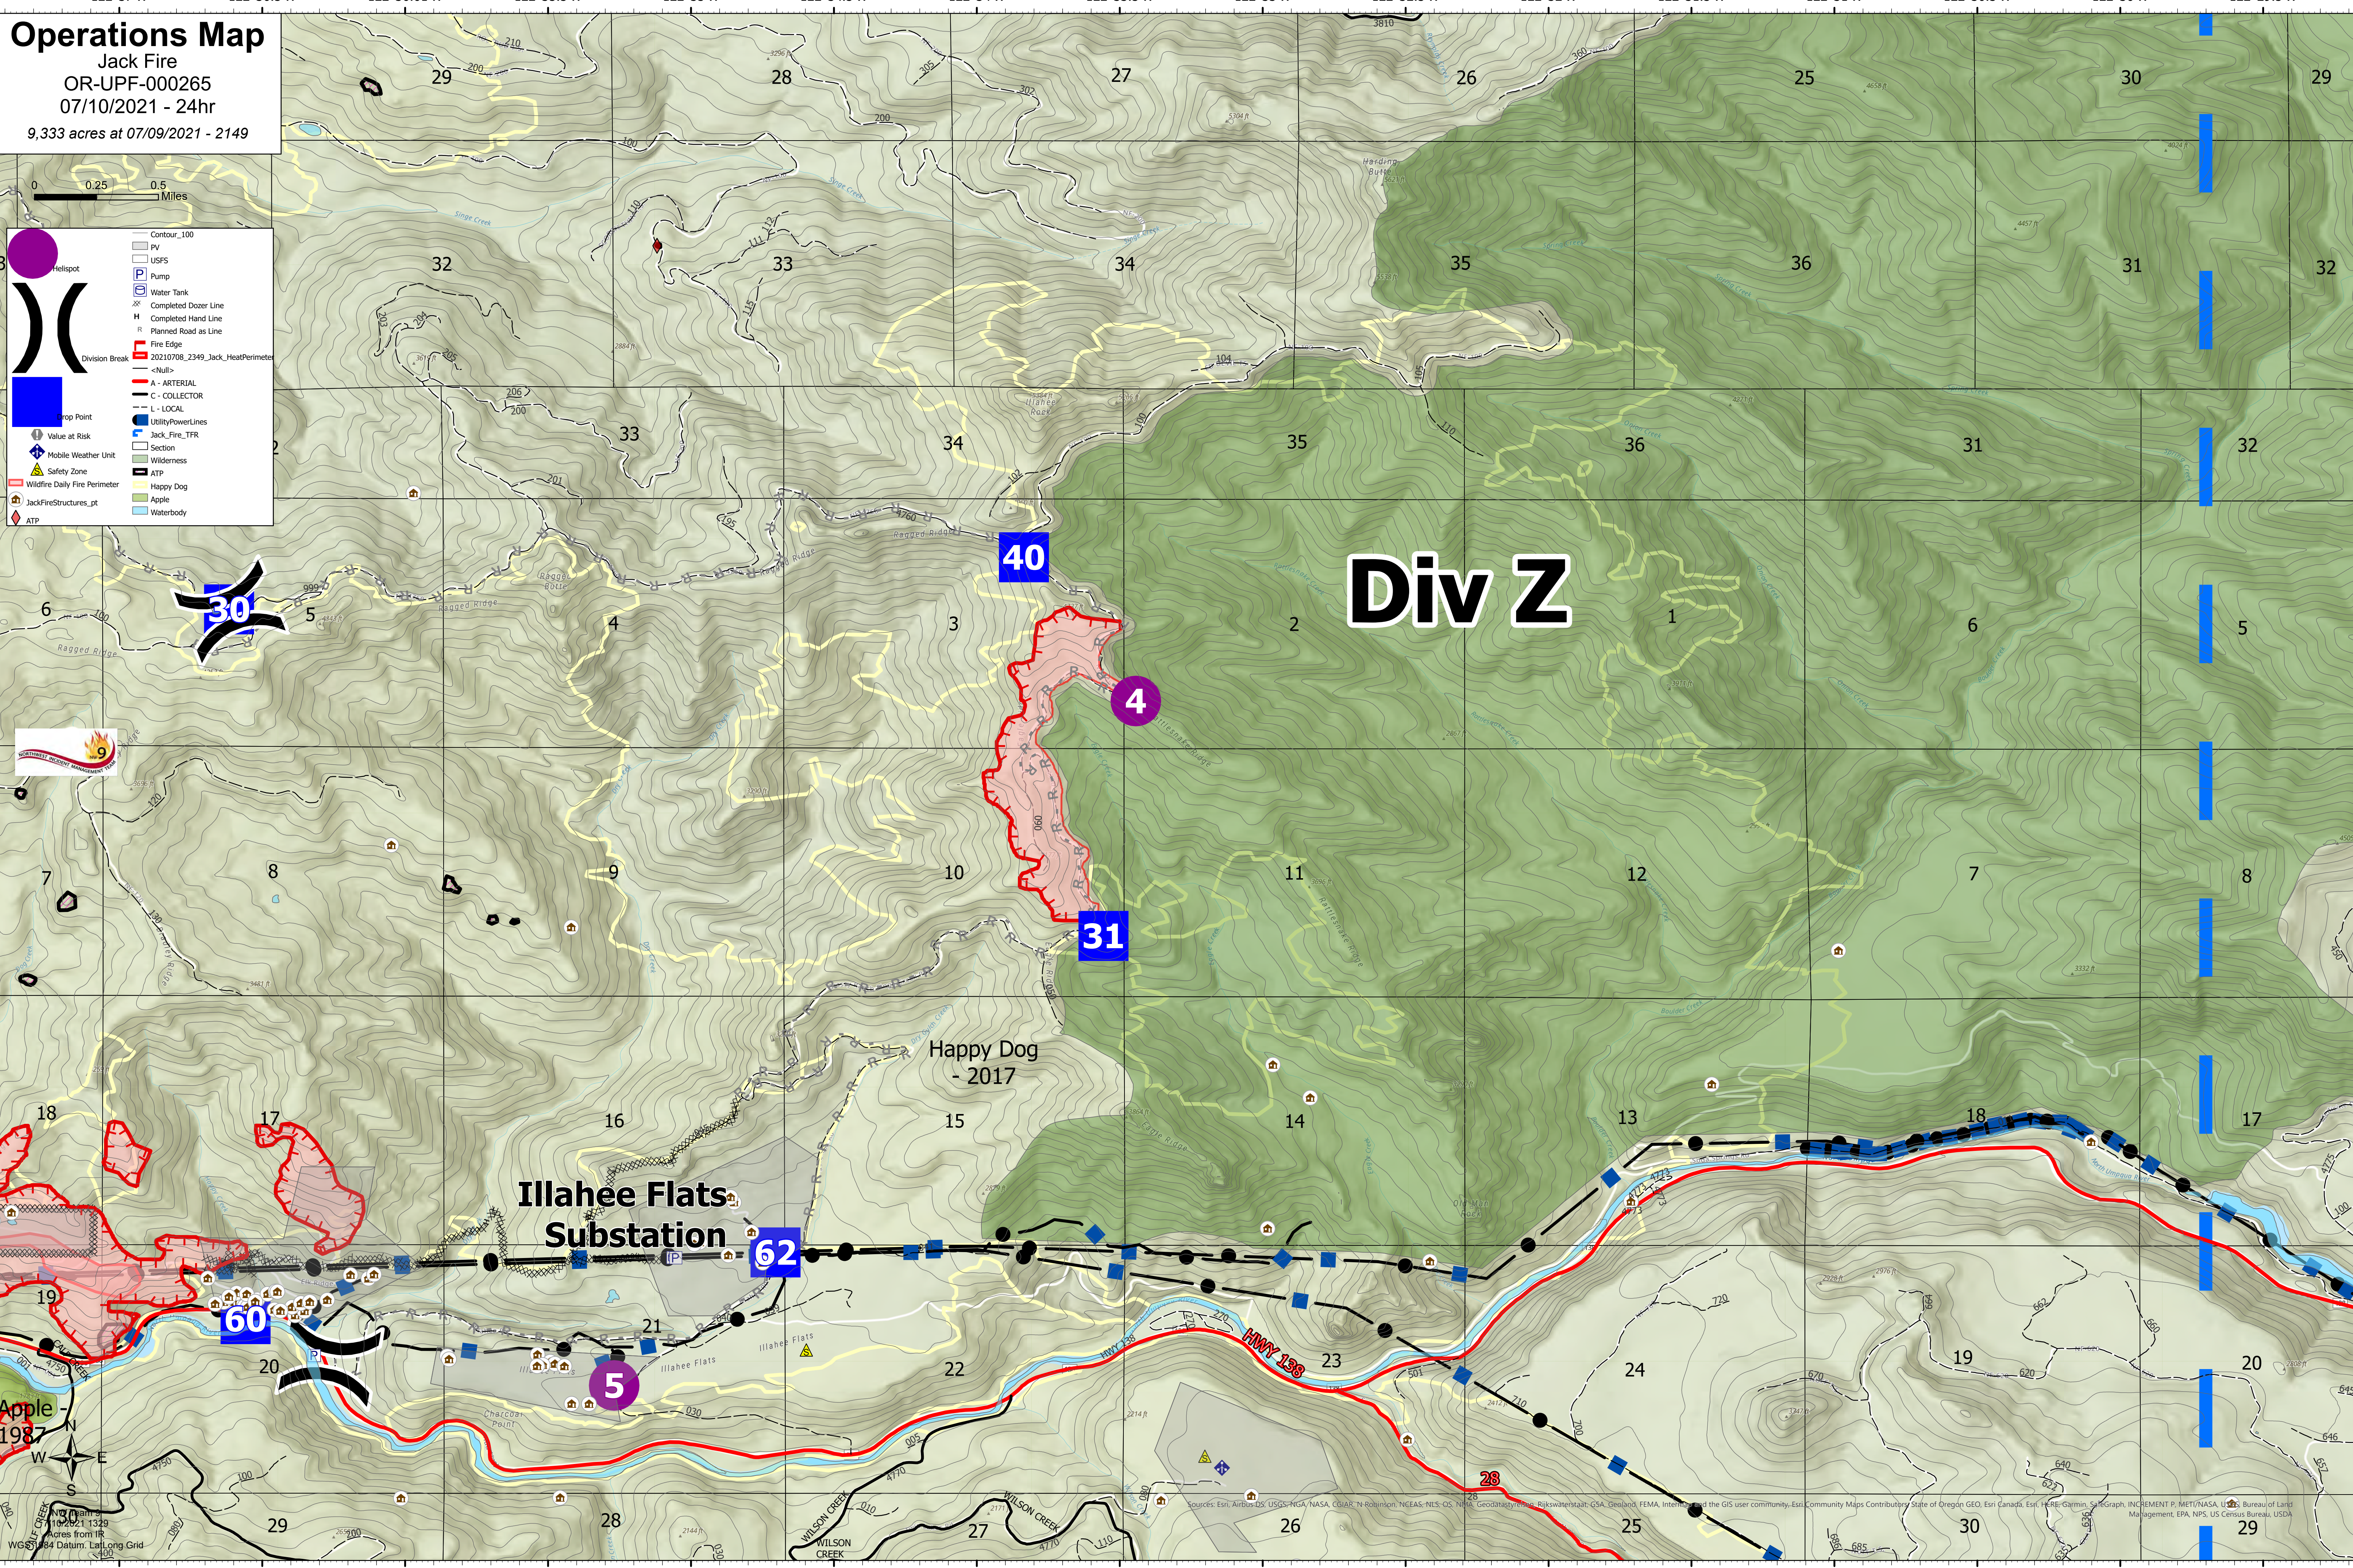

Operations Map

Jack Fire
OR-UPF-000265
07/10/2021 - 24hr
9,333 acres at 07/09/2021 - 2149

	Helispot
	Division Break
	Drop Point
	Value at Risk
	Mobile Weather Unit
	Safety Zone
	Wildfire Daily Fire Perimeter
	JackFireStructures_pt
	ATP
	Contour_100
	PV
	USFS
	Pump
	Water Tank
	Completed Dozer Line
	Completed Hand Line
	Planned Road as Line
	Fire Edge
	20210708_2349_Jack_HeatPerimeter
	<Null>
	A - ARTERIAL
	C - COLLECTOR
	L - LOCAL
	UtilityPowerLines
	Jack_Fire_TFR
	Section
	Wilderness
	Happy Dog
	ATP
	Apple
	Waterbody

Div Z

Illahee Flats Substation

Apple 1987