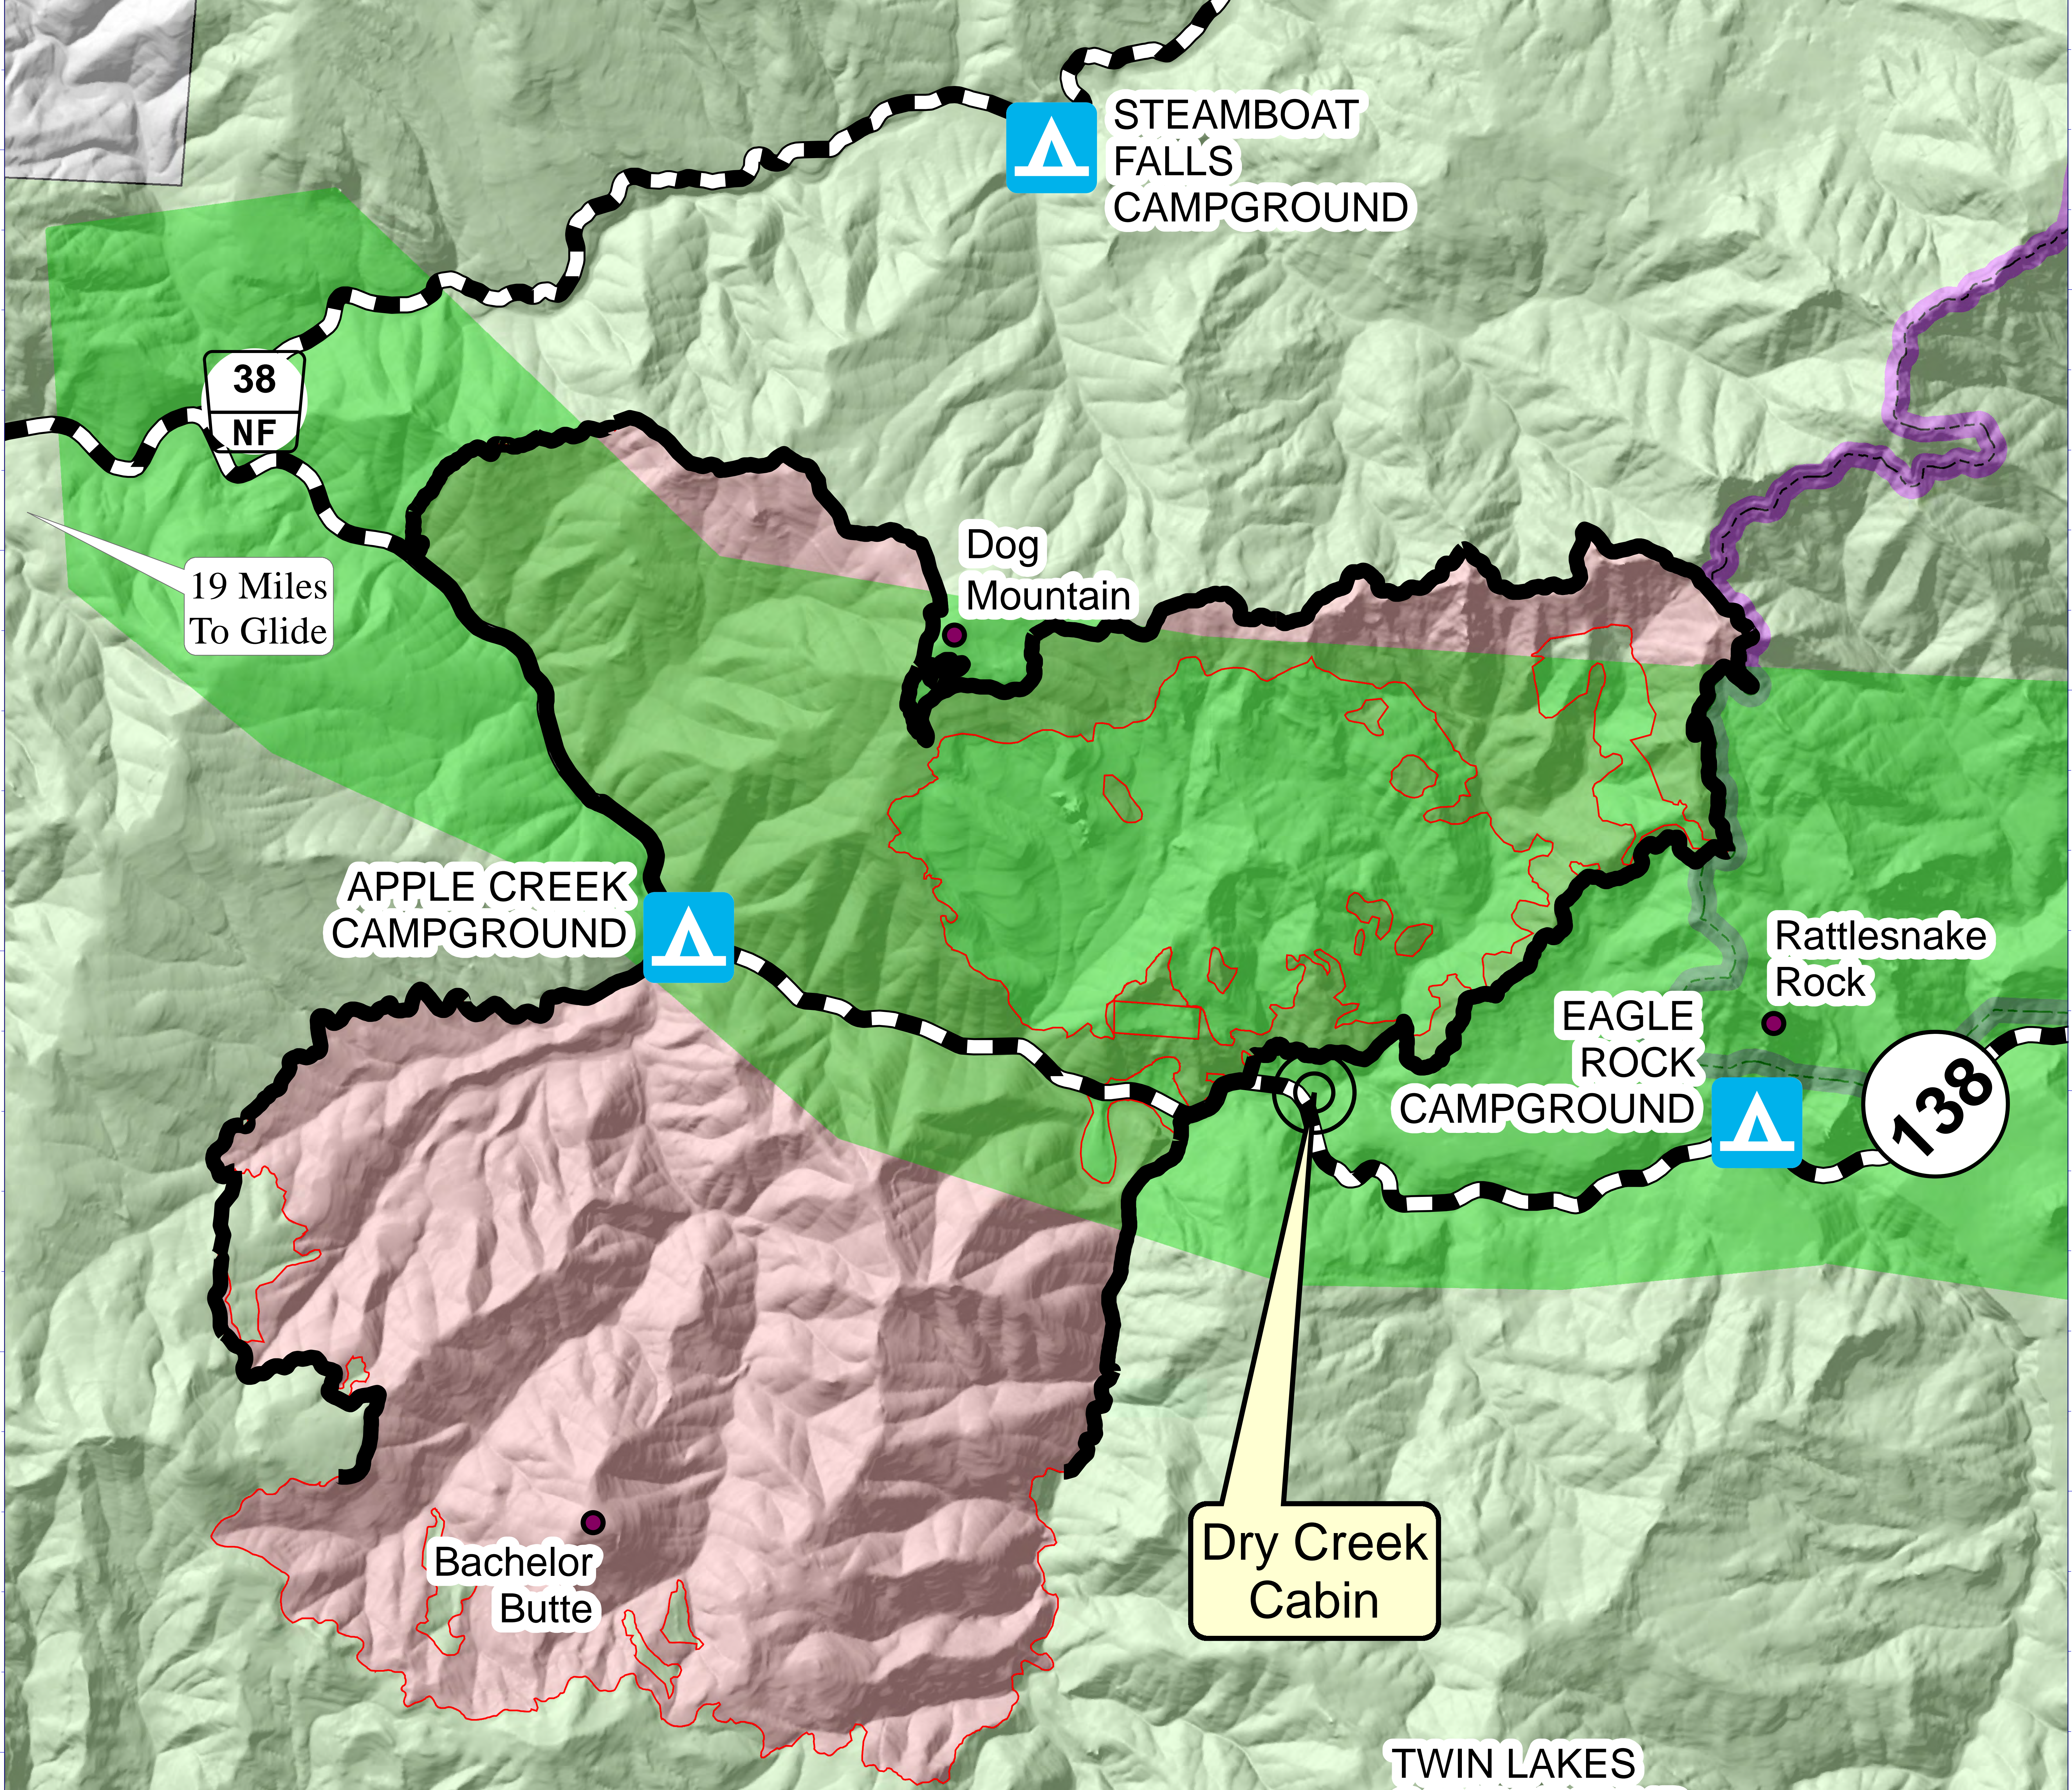

Jack Fire

OR-UPF-000265

July, 20, 2021

NAD 1983

Information Map

18,993 Ac. as of 7/19/2021 1700

Legend	
	Campground
	Containment Line
	Hwy 138
	Jack Fire
	Evacuation Level 1
	Boulder Creek Wilderness
	Jack Fire
	Umpqua National Forest