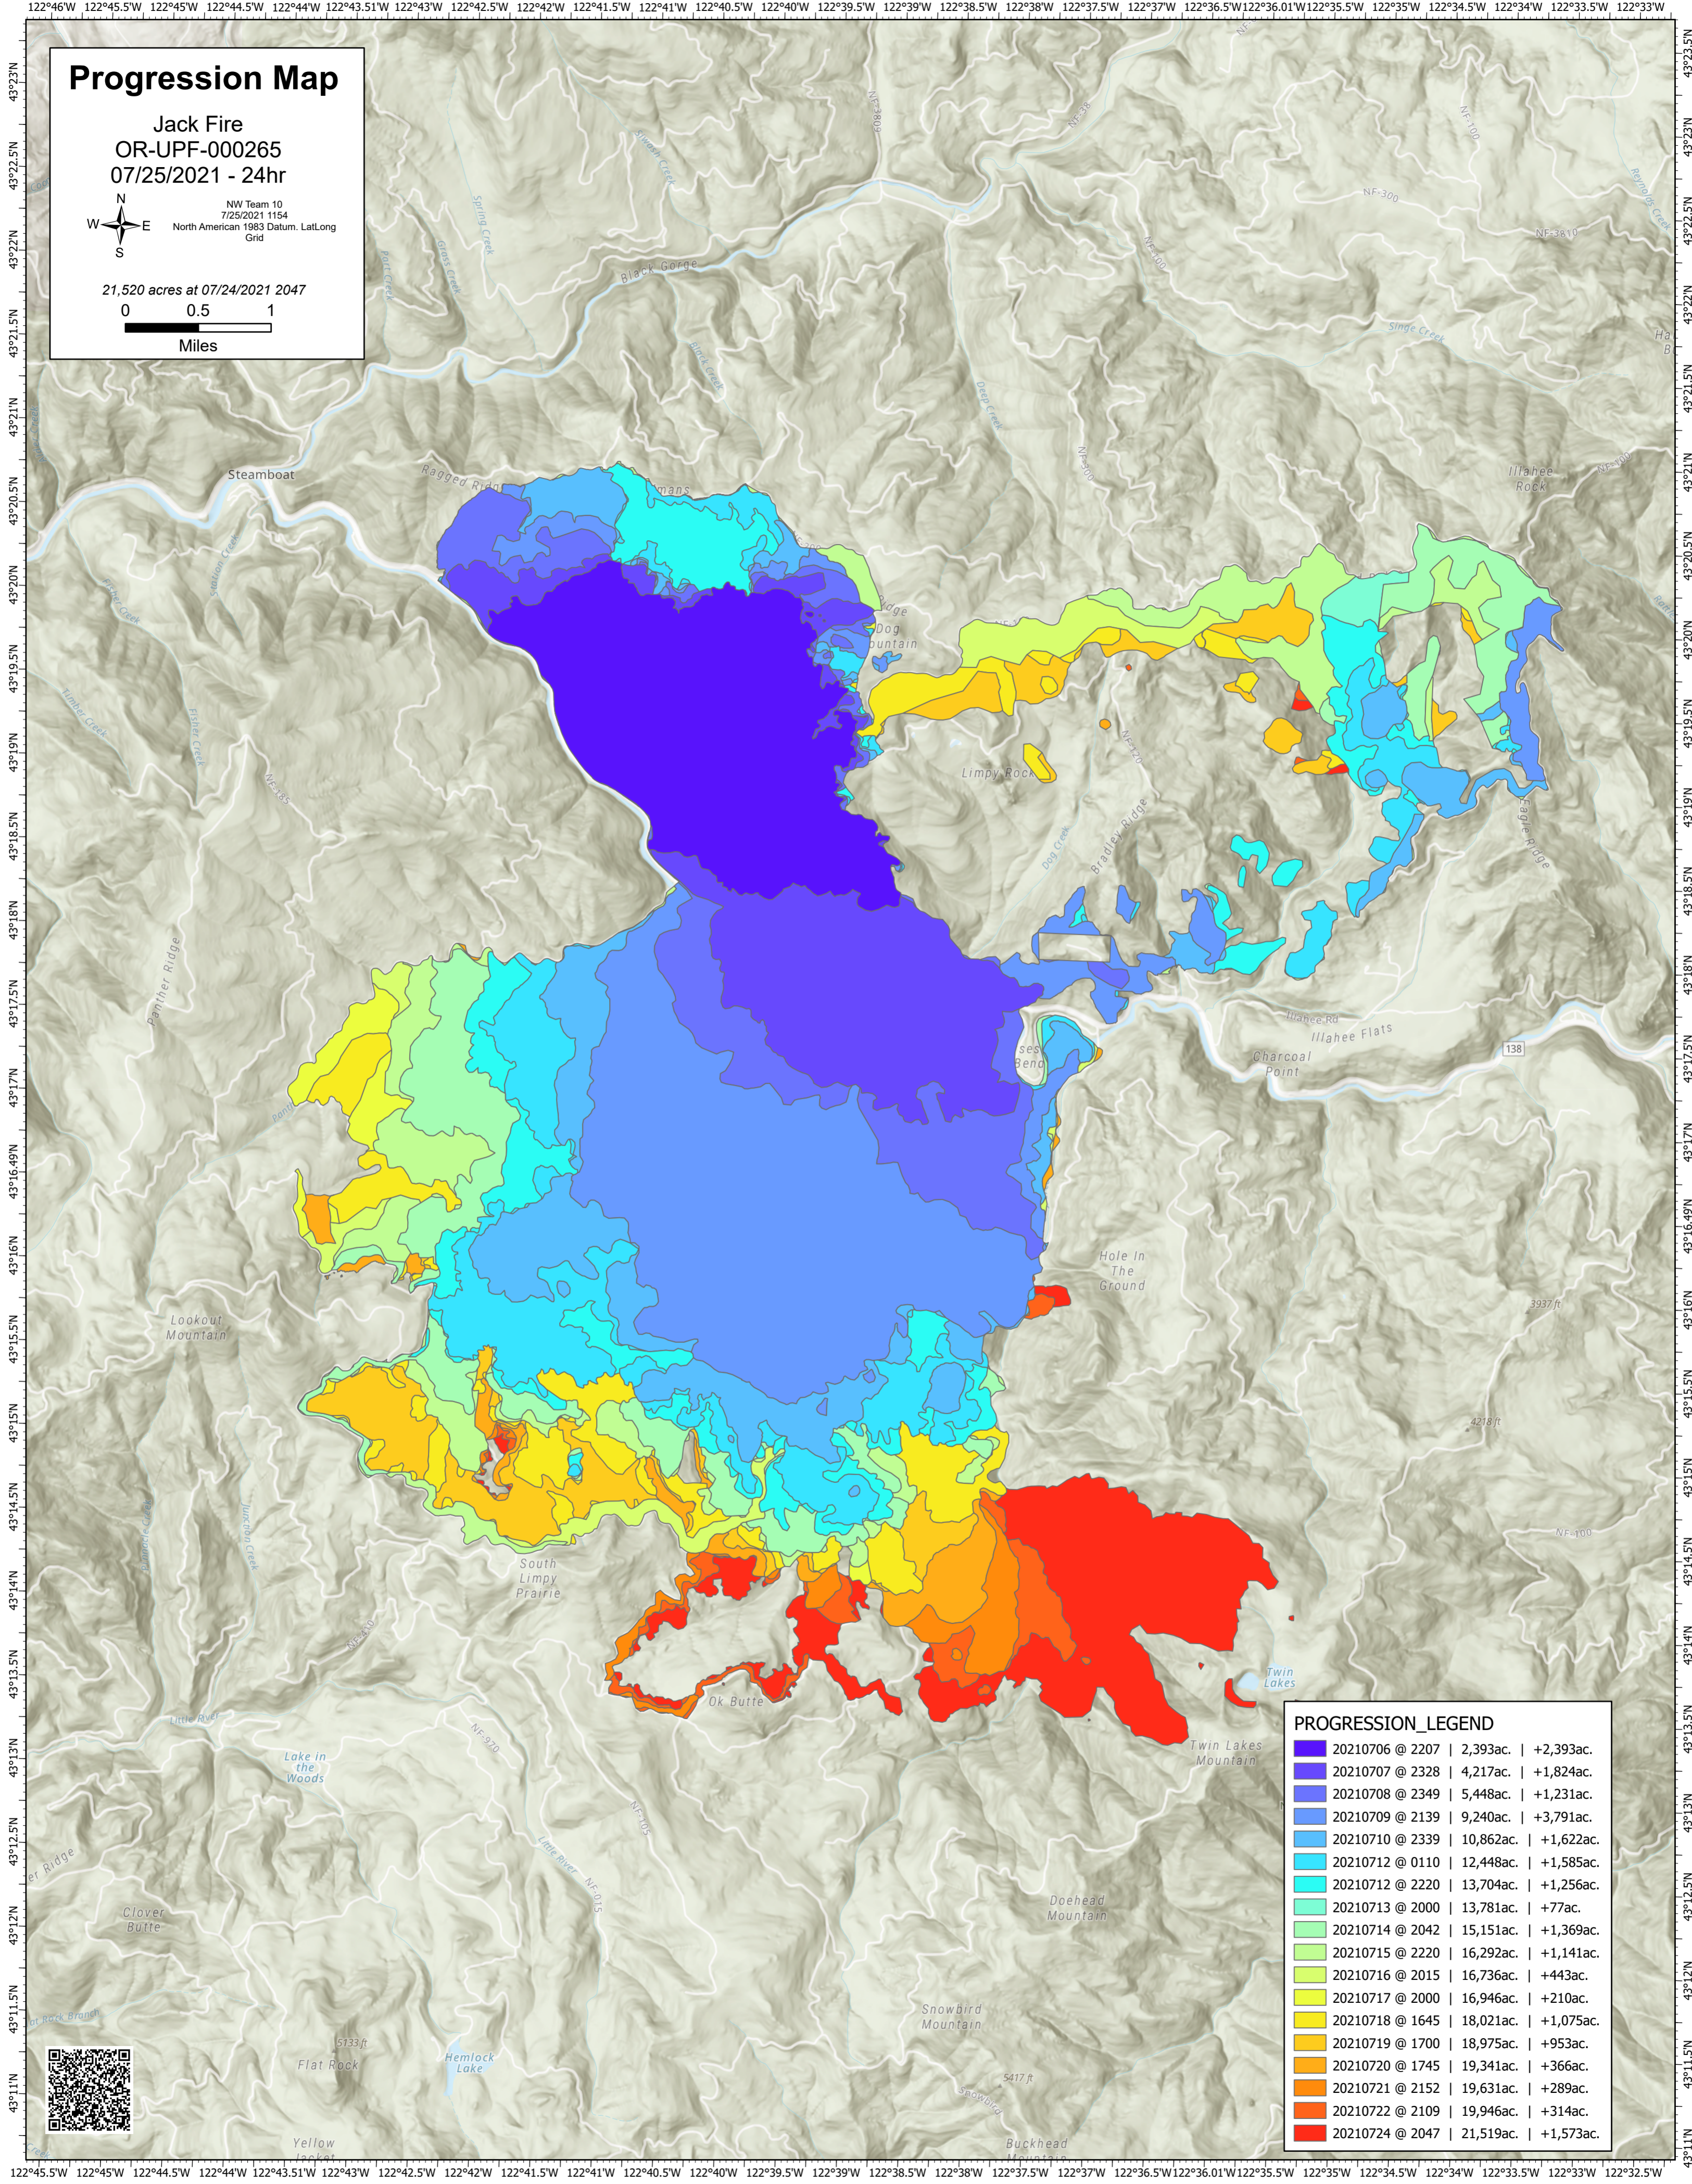

# Progression Map

Jack Fire  
OR-UPF-000265  
07/25/2021 - 24hr

21,520 acres at 07/24/2021 2047

**PROGRESSION\_LEGEND**

20210706 @ 2207	2,393ac.	+2,393ac.
20210707 @ 2328	4,217ac.	+1,824ac.
20210708 @ 2349	5,448ac.	+1,231ac.
20210709 @ 2139	9,240ac.	+3,791ac.
20210710 @ 2339	10,862ac.	+1,622ac.
20210712 @ 0110	12,448ac.	+1,585ac.
20210712 @ 2220	13,704ac.	+1,256ac.
20210713 @ 2000	13,781ac.	+77ac.
20210714 @ 2042	15,151ac.	+1,369ac.
20210715 @ 2220	16,292ac.	+1,141ac.
20210716 @ 2015	16,736ac.	+443ac.
20210717 @ 2000	16,946ac.	+210ac.
20210718 @ 1645	18,021ac.	+1,075ac.
20210719 @ 1700	18,975ac.	+953ac.
20210720 @ 1745	19,341ac.	+366ac.
20210721 @ 2152	19,631ac.	+289ac.
20210722 @ 2109	19,946ac.	+314ac.
20210724 @ 2047	21,519ac.	+1,573ac.