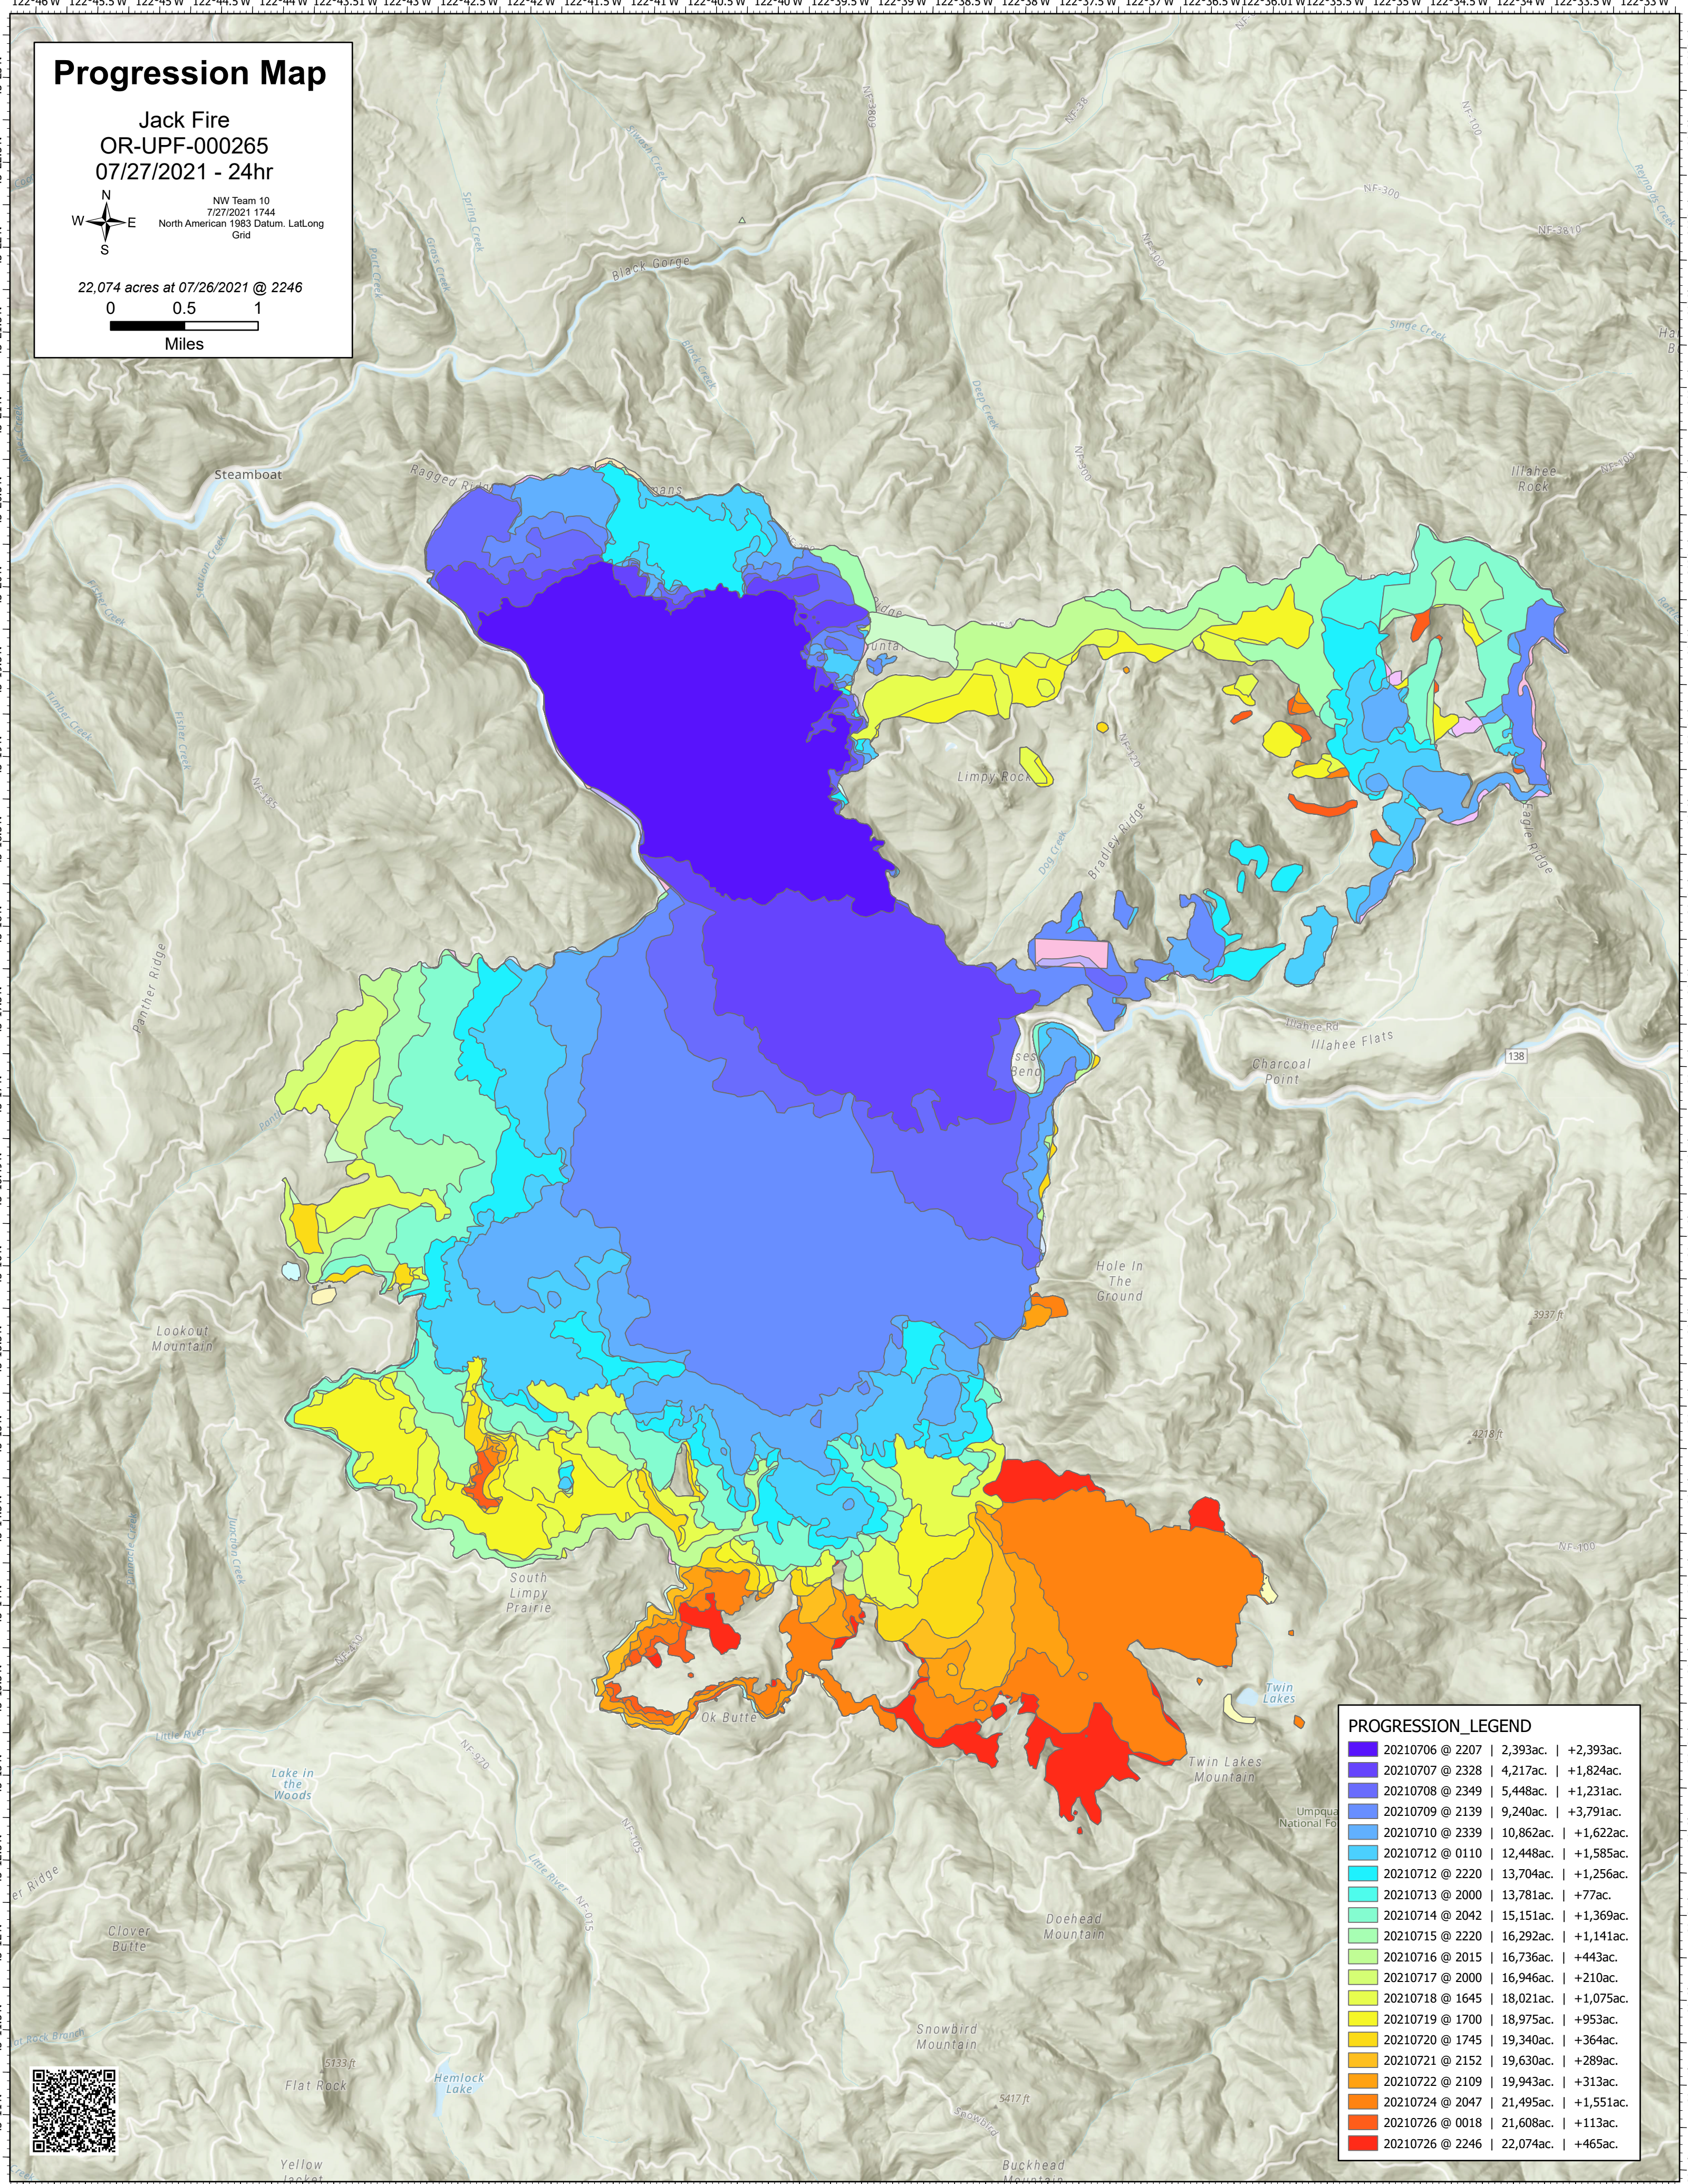

Progression Map

Jack Fire
OR-UPF-000265
07/27/2021 - 24hr

NW Team 10
7/27/2021 1744
North American 1983 Datum, Lat,Long
Grid

22,074 acres at 07/26/2021 @ 2246

PROGRESSION_LEGEND		
Dark Blue	20210706 @ 2207	2,393ac. +2,393ac.
Blue	20210707 @ 2328	4,217ac. +1,824ac.
Light Blue	20210708 @ 2349	5,448ac. +1,231ac.
Lighter Blue	20210709 @ 2139	9,240ac. +3,791ac.
Cyan	20210710 @ 2339	10,862ac. +1,622ac.
Light Cyan	20210712 @ 0110	12,448ac. +1,585ac.
Light Green	20210712 @ 2220	13,704ac. +1,256ac.
Green	20210713 @ 2000	13,781ac. +77ac.
Light Green	20210714 @ 2042	15,151ac. +1,369ac.
Yellow-Green	20210715 @ 2220	16,292ac. +1,141ac.
Yellow	20210716 @ 2015	16,736ac. +443ac.
Light Yellow	20210717 @ 2000	16,946ac. +210ac.
Yellow	20210718 @ 1645	18,021ac. +1,075ac.
Orange-Yellow	20210719 @ 1700	18,975ac. +953ac.
Orange	20210720 @ 1745	19,340ac. +364ac.
Dark Orange	20210721 @ 2152	19,630ac. +289ac.
Red-Orange	20210722 @ 2109	19,943ac. +313ac.
Red	20210724 @ 2047	21,495ac. +1,551ac.
Dark Red	20210726 @ 0018	21,608ac. +113ac.
Very Dark Red	20210726 @ 2246	22,074ac. +465ac.