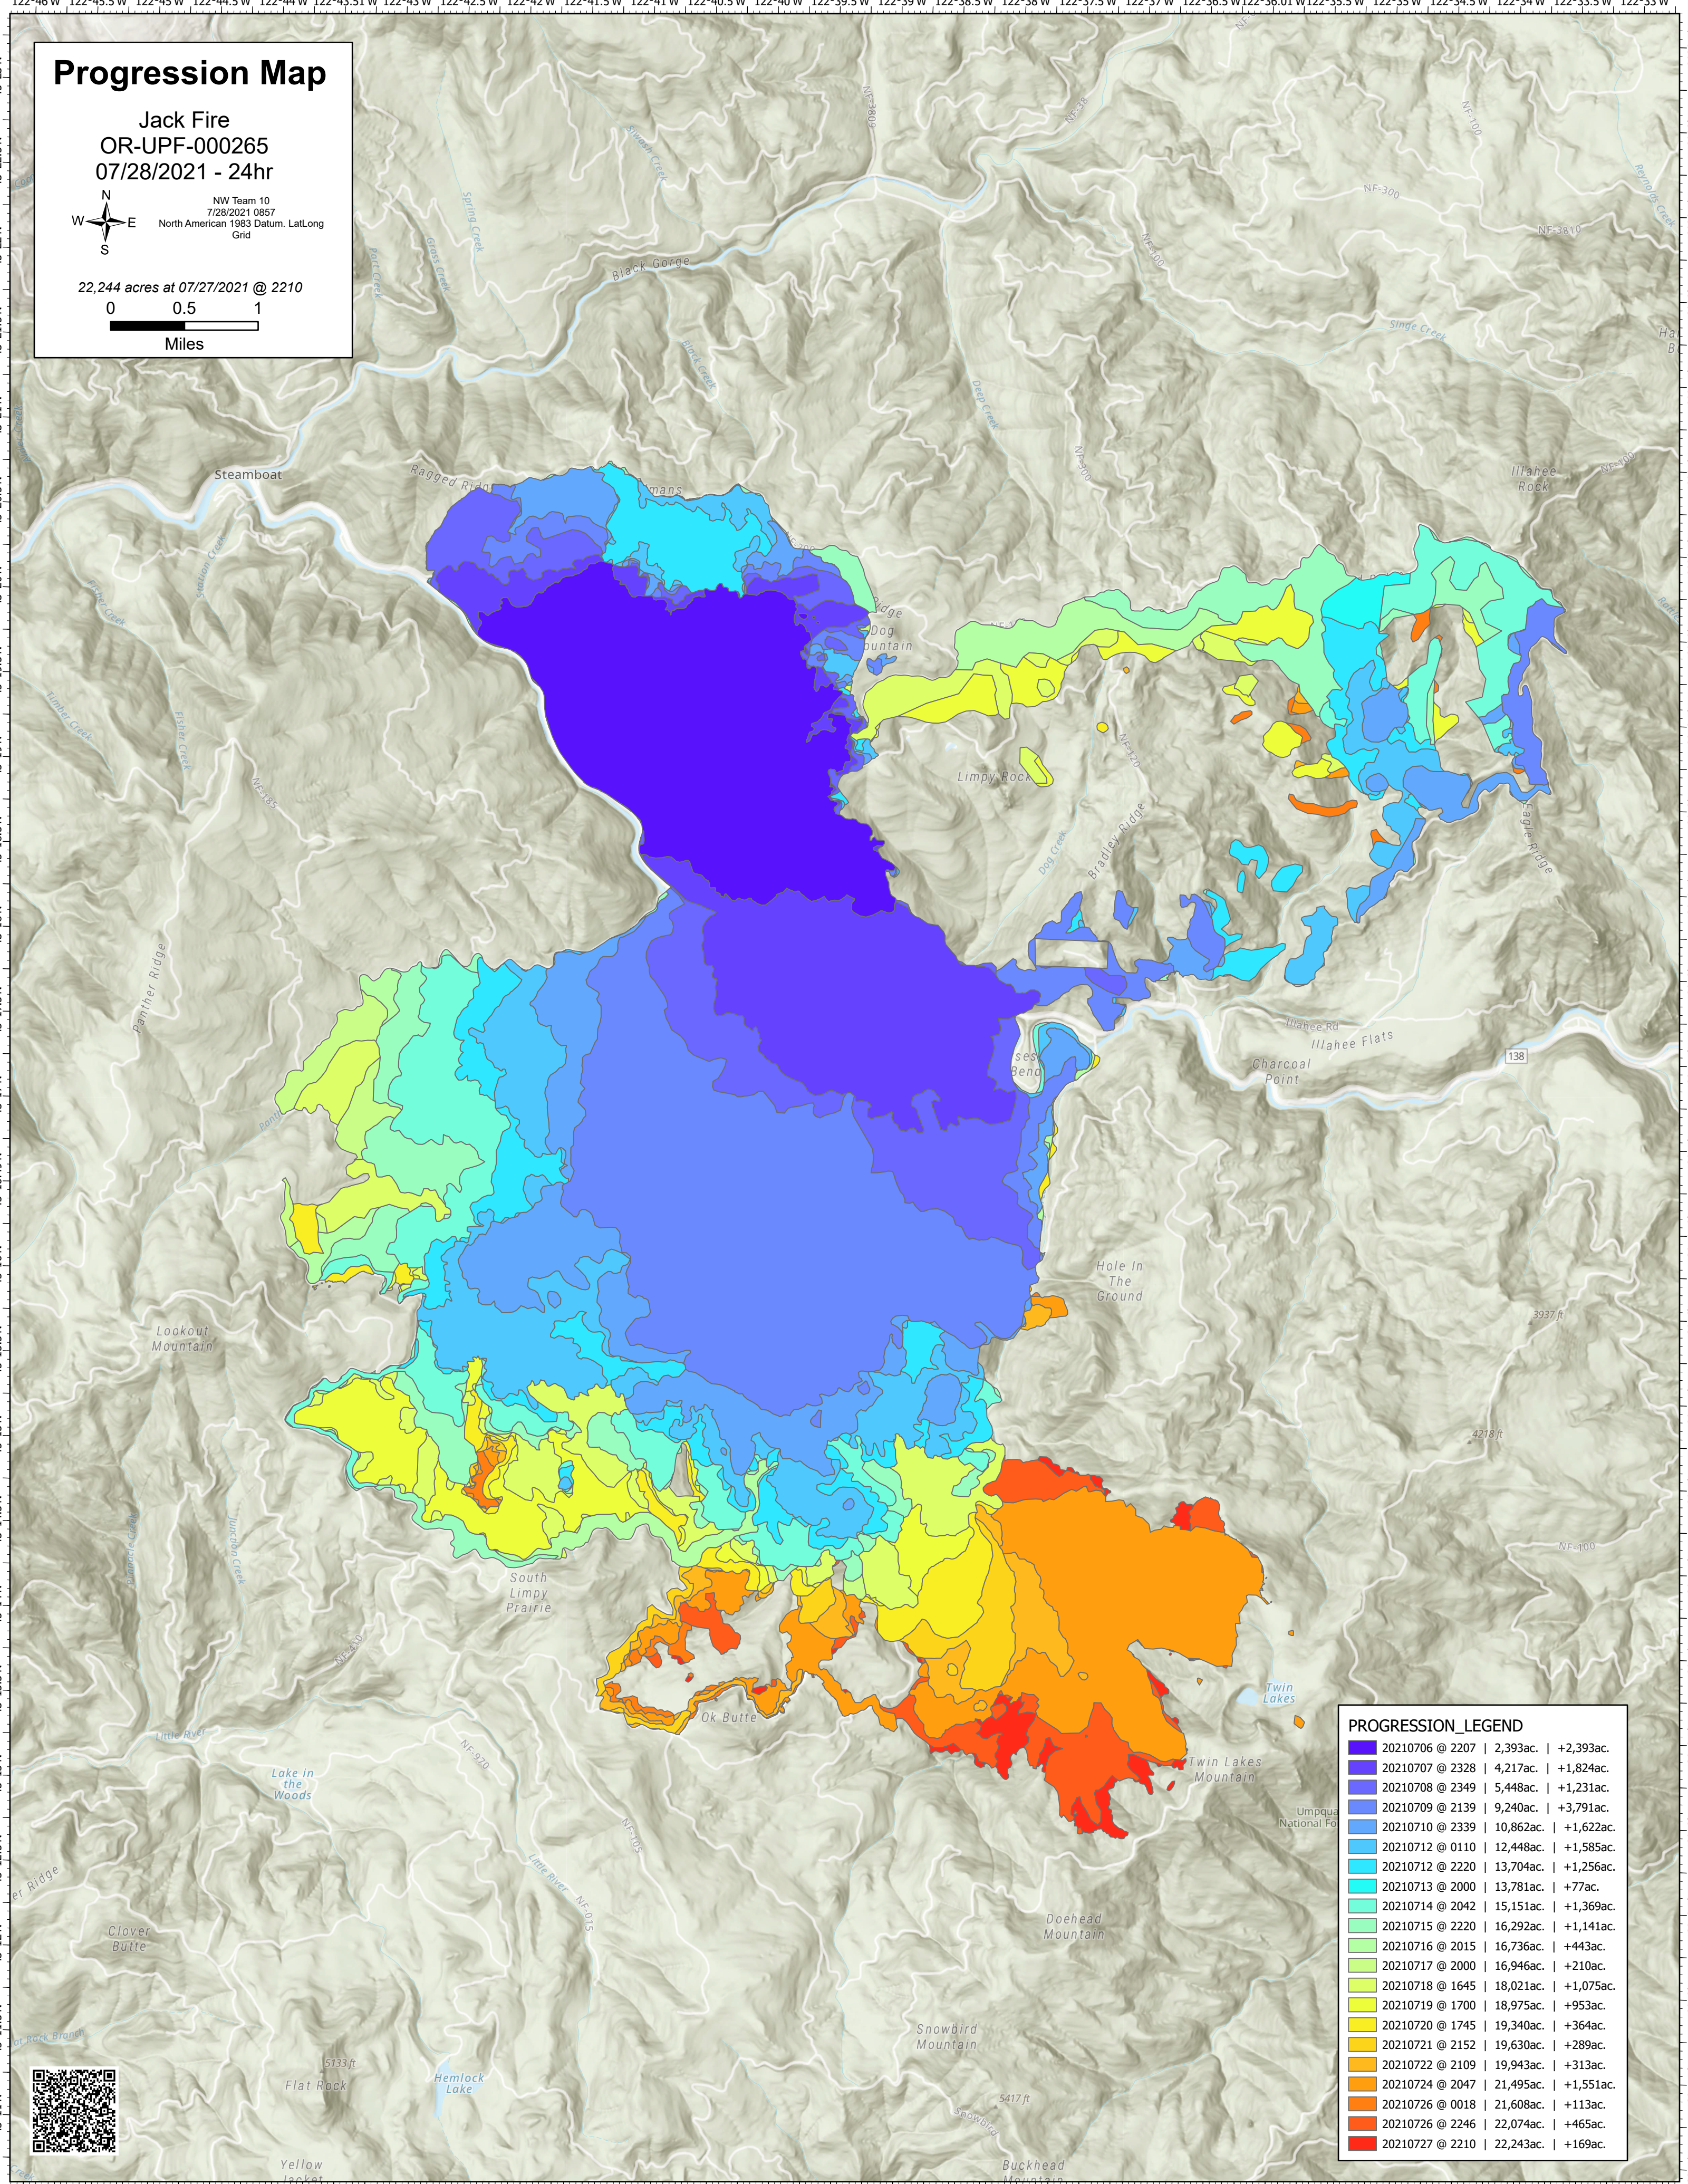

Progression Map

Jack Fire
OR-UPF-000265
07/28/2021 - 24hr

22,244 acres at 07/27/2021 @ 2210

PROGRESSION_LEGEND

20210706 @ 2207	2,393ac.	+2,393ac.
20210707 @ 2328	4,217ac.	+1,824ac.
20210708 @ 2349	5,448ac.	+1,231ac.
20210709 @ 2139	9,240ac.	+3,791ac.
20210710 @ 2339	10,862ac.	+1,622ac.
20210712 @ 0110	12,448ac.	+1,585ac.
20210712 @ 2220	13,704ac.	+1,256ac.
20210713 @ 2000	13,781ac.	+77ac.
20210714 @ 2042	15,151ac.	+1,369ac.
20210715 @ 2220	16,292ac.	+1,141ac.
20210716 @ 2015	16,736ac.	+443ac.
20210717 @ 2000	16,946ac.	+210ac.
20210718 @ 1645	18,021ac.	+1,075ac.
20210719 @ 1700	18,975ac.	+953ac.
20210720 @ 1745	19,340ac.	+364ac.
20210721 @ 2152	19,630ac.	+289ac.
20210722 @ 2109	19,943ac.	+313ac.
20210724 @ 2047	21,495ac.	+1,551ac.
20210726 @ 0018	21,608ac.	+113ac.
20210726 @ 2246	22,074ac.	+465ac.
20210727 @ 2210	22,243ac.	+169ac.