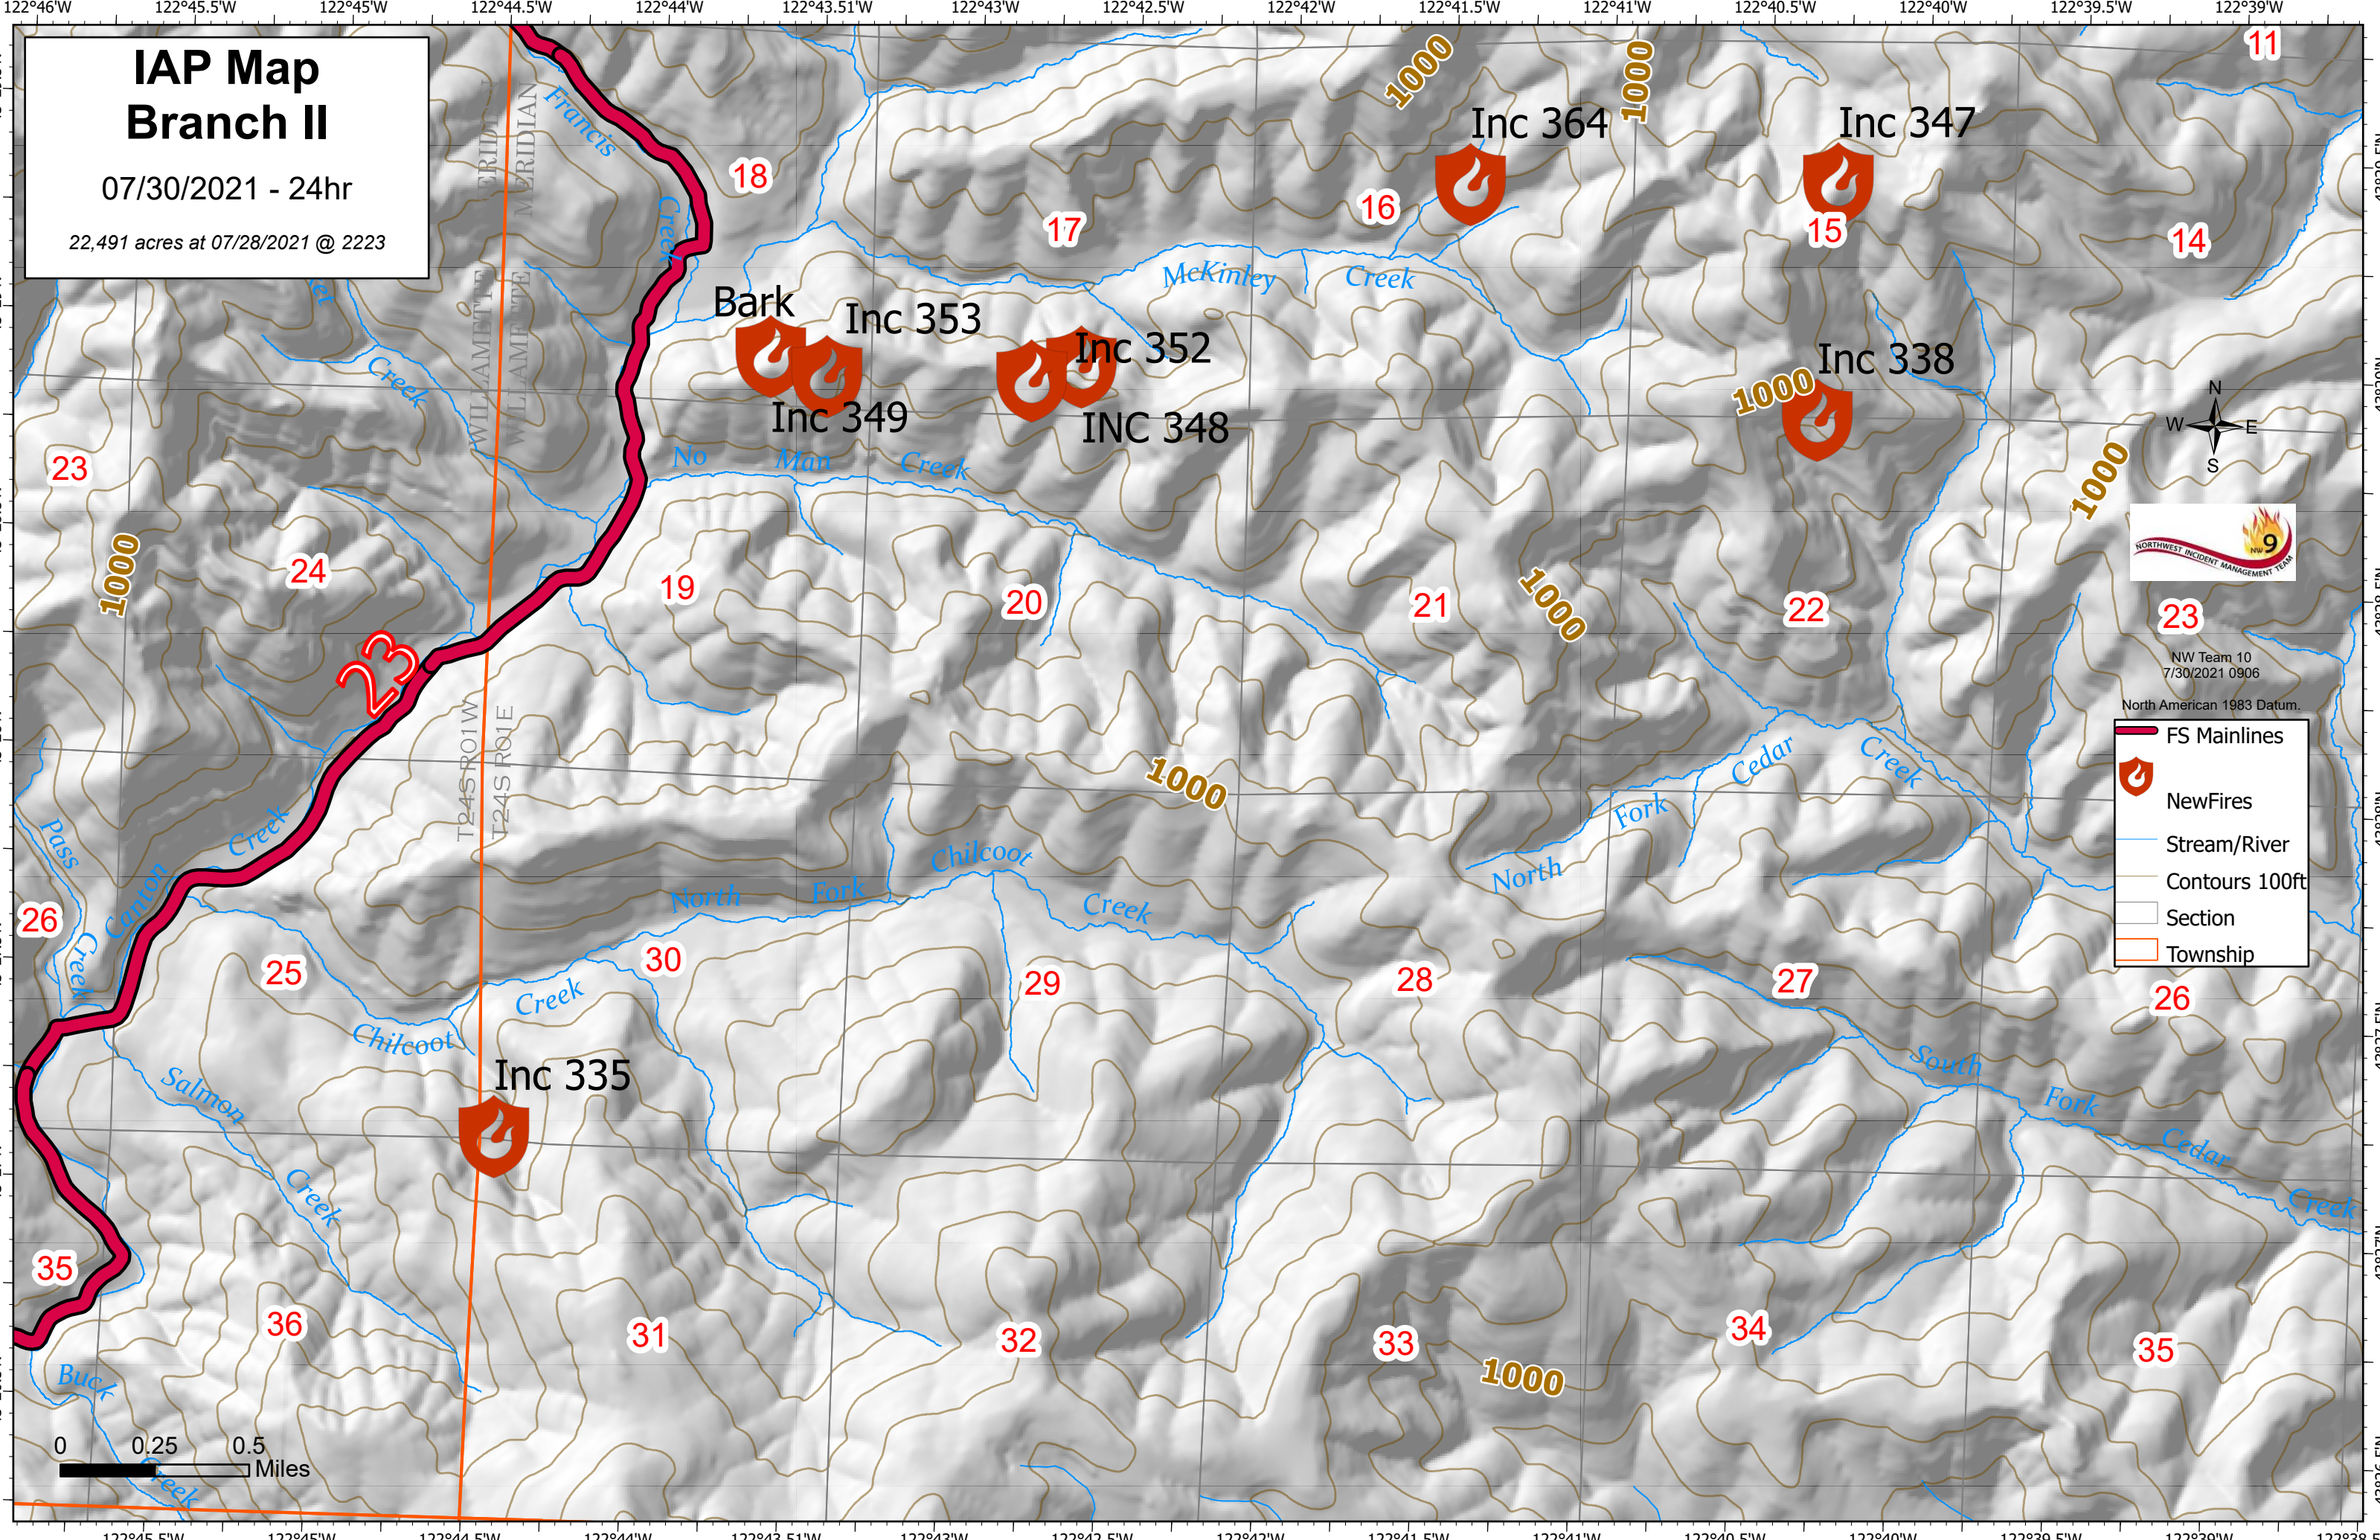

IAP Map Branch II

07/30/2021 - 24hr

22,491 acres at 07/28/2021 @ 2223

NW Team 10
7/30/2021 0906

North American 1983 Datum.

-  FS Mainlines
-  NewFires
-  Stream/River
-  Contours 100ft
-  Section
-  Township

IAP Map Branch II

07/30/2021 - 24hr

22,491 acres at 07/28/2021 @ 2223

NW Team 10
7/30/2021 0906

North American 1963 Datum.

- FS Mainlines
- NewFires
- Stream/River
- Contours 100ft
- Section
- Township

IAP Map Branch II

07/30/2021 - 24hr

22,491 acres at 07/28/2021 @ 2223

NW Team 10
7/30/2021 0906

- North American 1983 Datum.
- FS Mainlines
 - NewFires
 - Stream/River
 - Contours 100ft
 - Section
 - Township

Inc 355