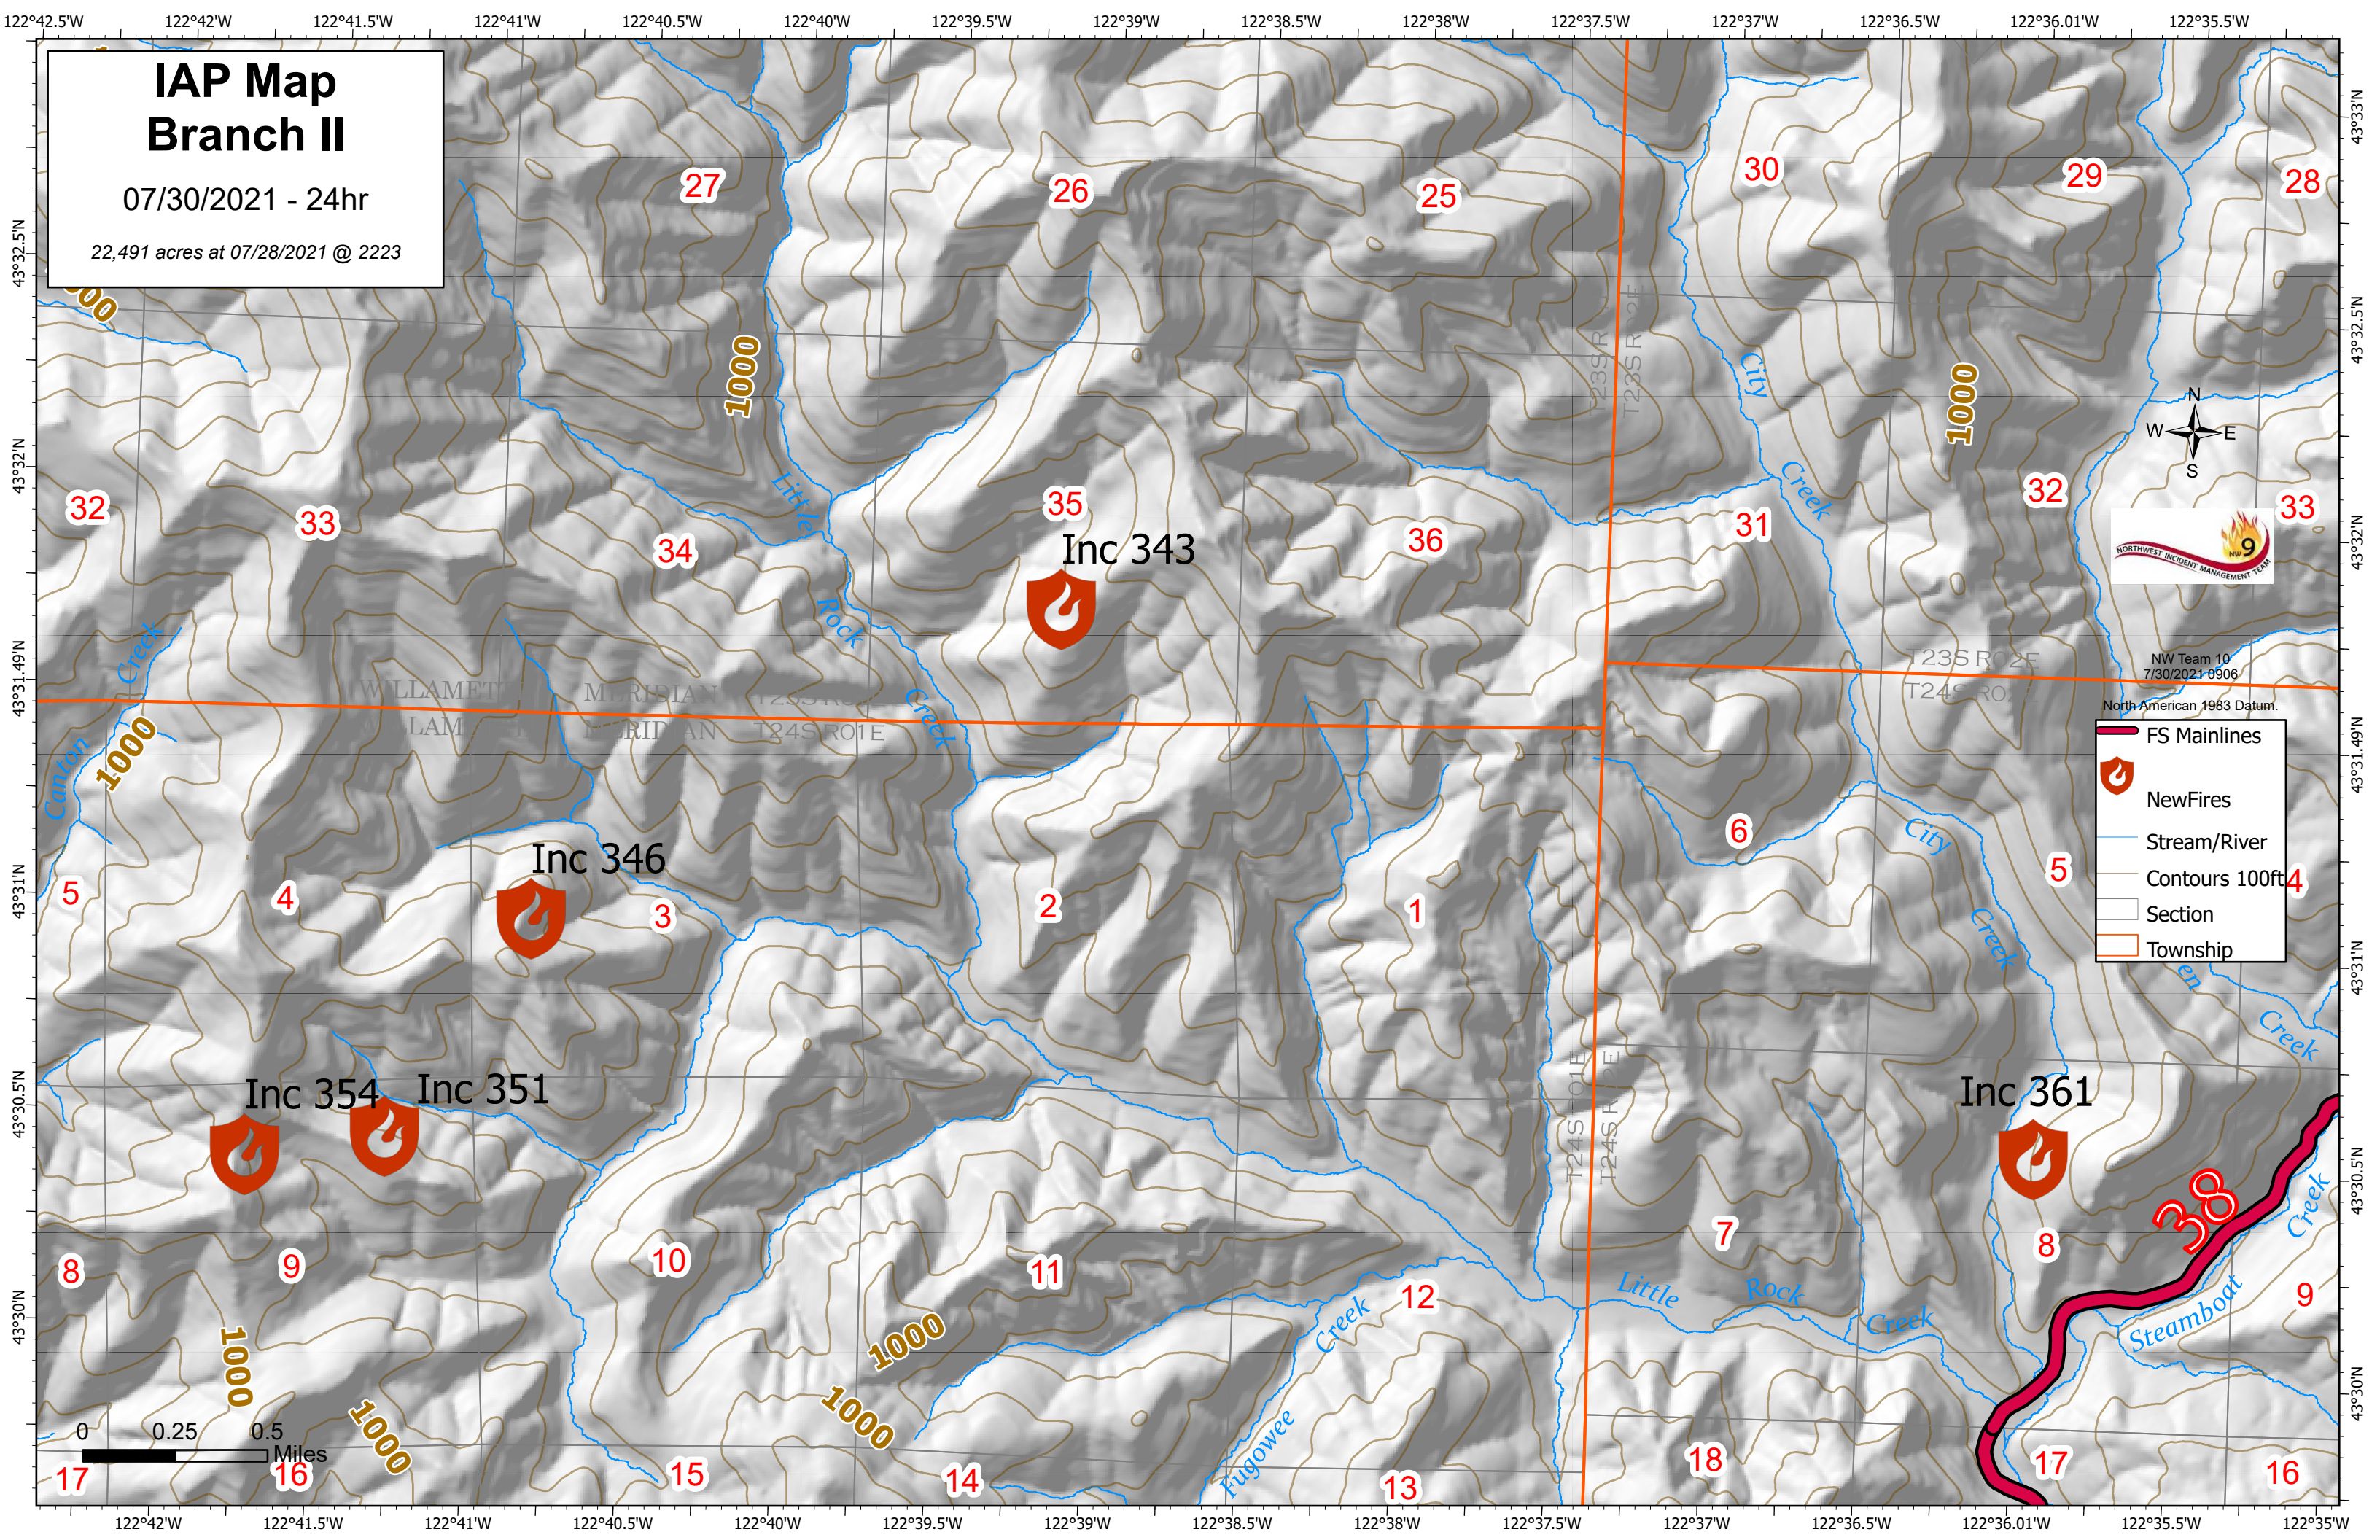

IAP Map Branch II

07/30/2021 - 24hr

22,491 acres at 07/28/2021 @ 2223

NW Team 10
7/30/2021 0906

North American 1983 Datum.

-  FS Mainlines
-  NewFires
-  Stream/River
-  Contours 100ft
-  Section
-  Township

IAP Map Branch II

07/30/2021 - 24hr

22,491 acres at 07/28/2021 @ 2223

NW Team 10
7/30/2021 0906

North American 1963 Datum.

- FS Mainlines
- NewFires
- Stream/River
- Contours 100ft
- Section
- Township

IAP Map Branch II

07/30/2021 - 24hr

22,491 acres at 07/28/2021 @ 2223

NW Team 10
7/30/2021 0906

- North American 1983 Datum.
- FS Mainlines
 - NewFires
 - Stream/River
 - Contours 100ft
 - Section
 - Township

Inc 355