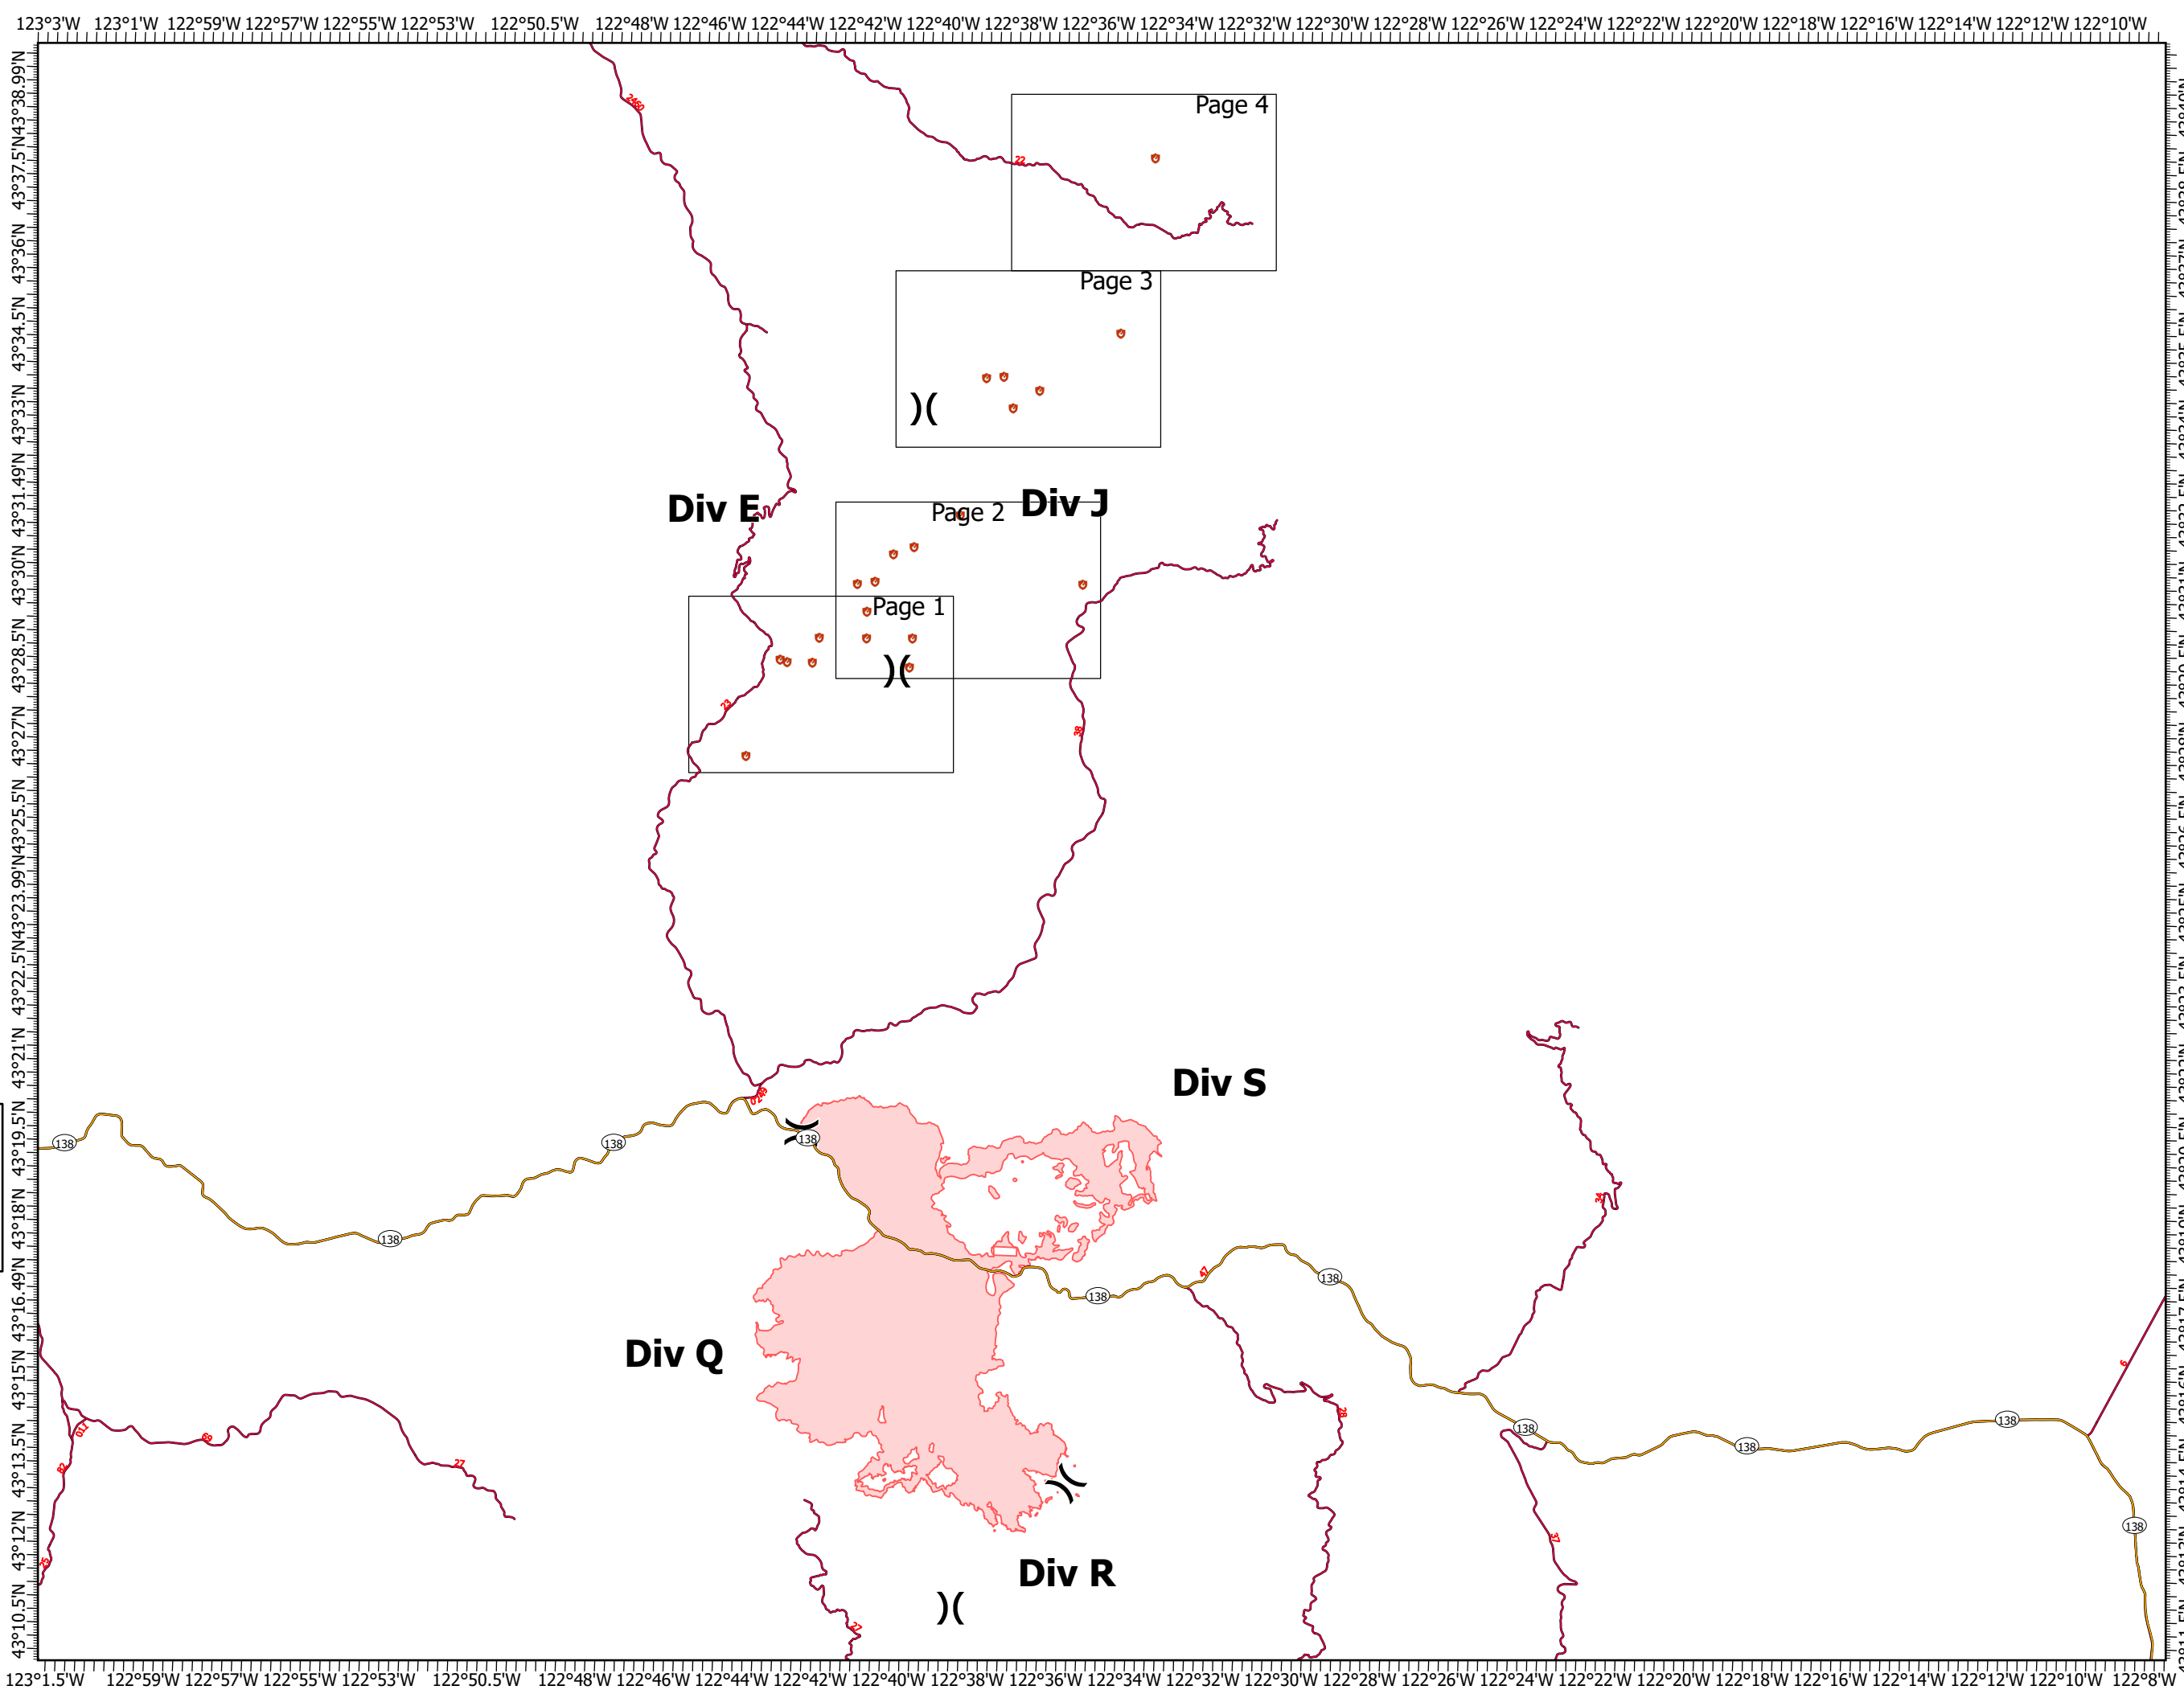

IAP Map

Rough Patch Complex
OR-UPF-000373

07/31/2021 - 24hr

90 acres @1930 07/30/2021

00.51 2 3 4 5 6
Miles

Temperature:	85°
Relative Humidity:	32%
Wind Direction:	NW
Wind Speed:	5-7mph Gusts 15

Page 4

Page 3

Page 2

Page 1