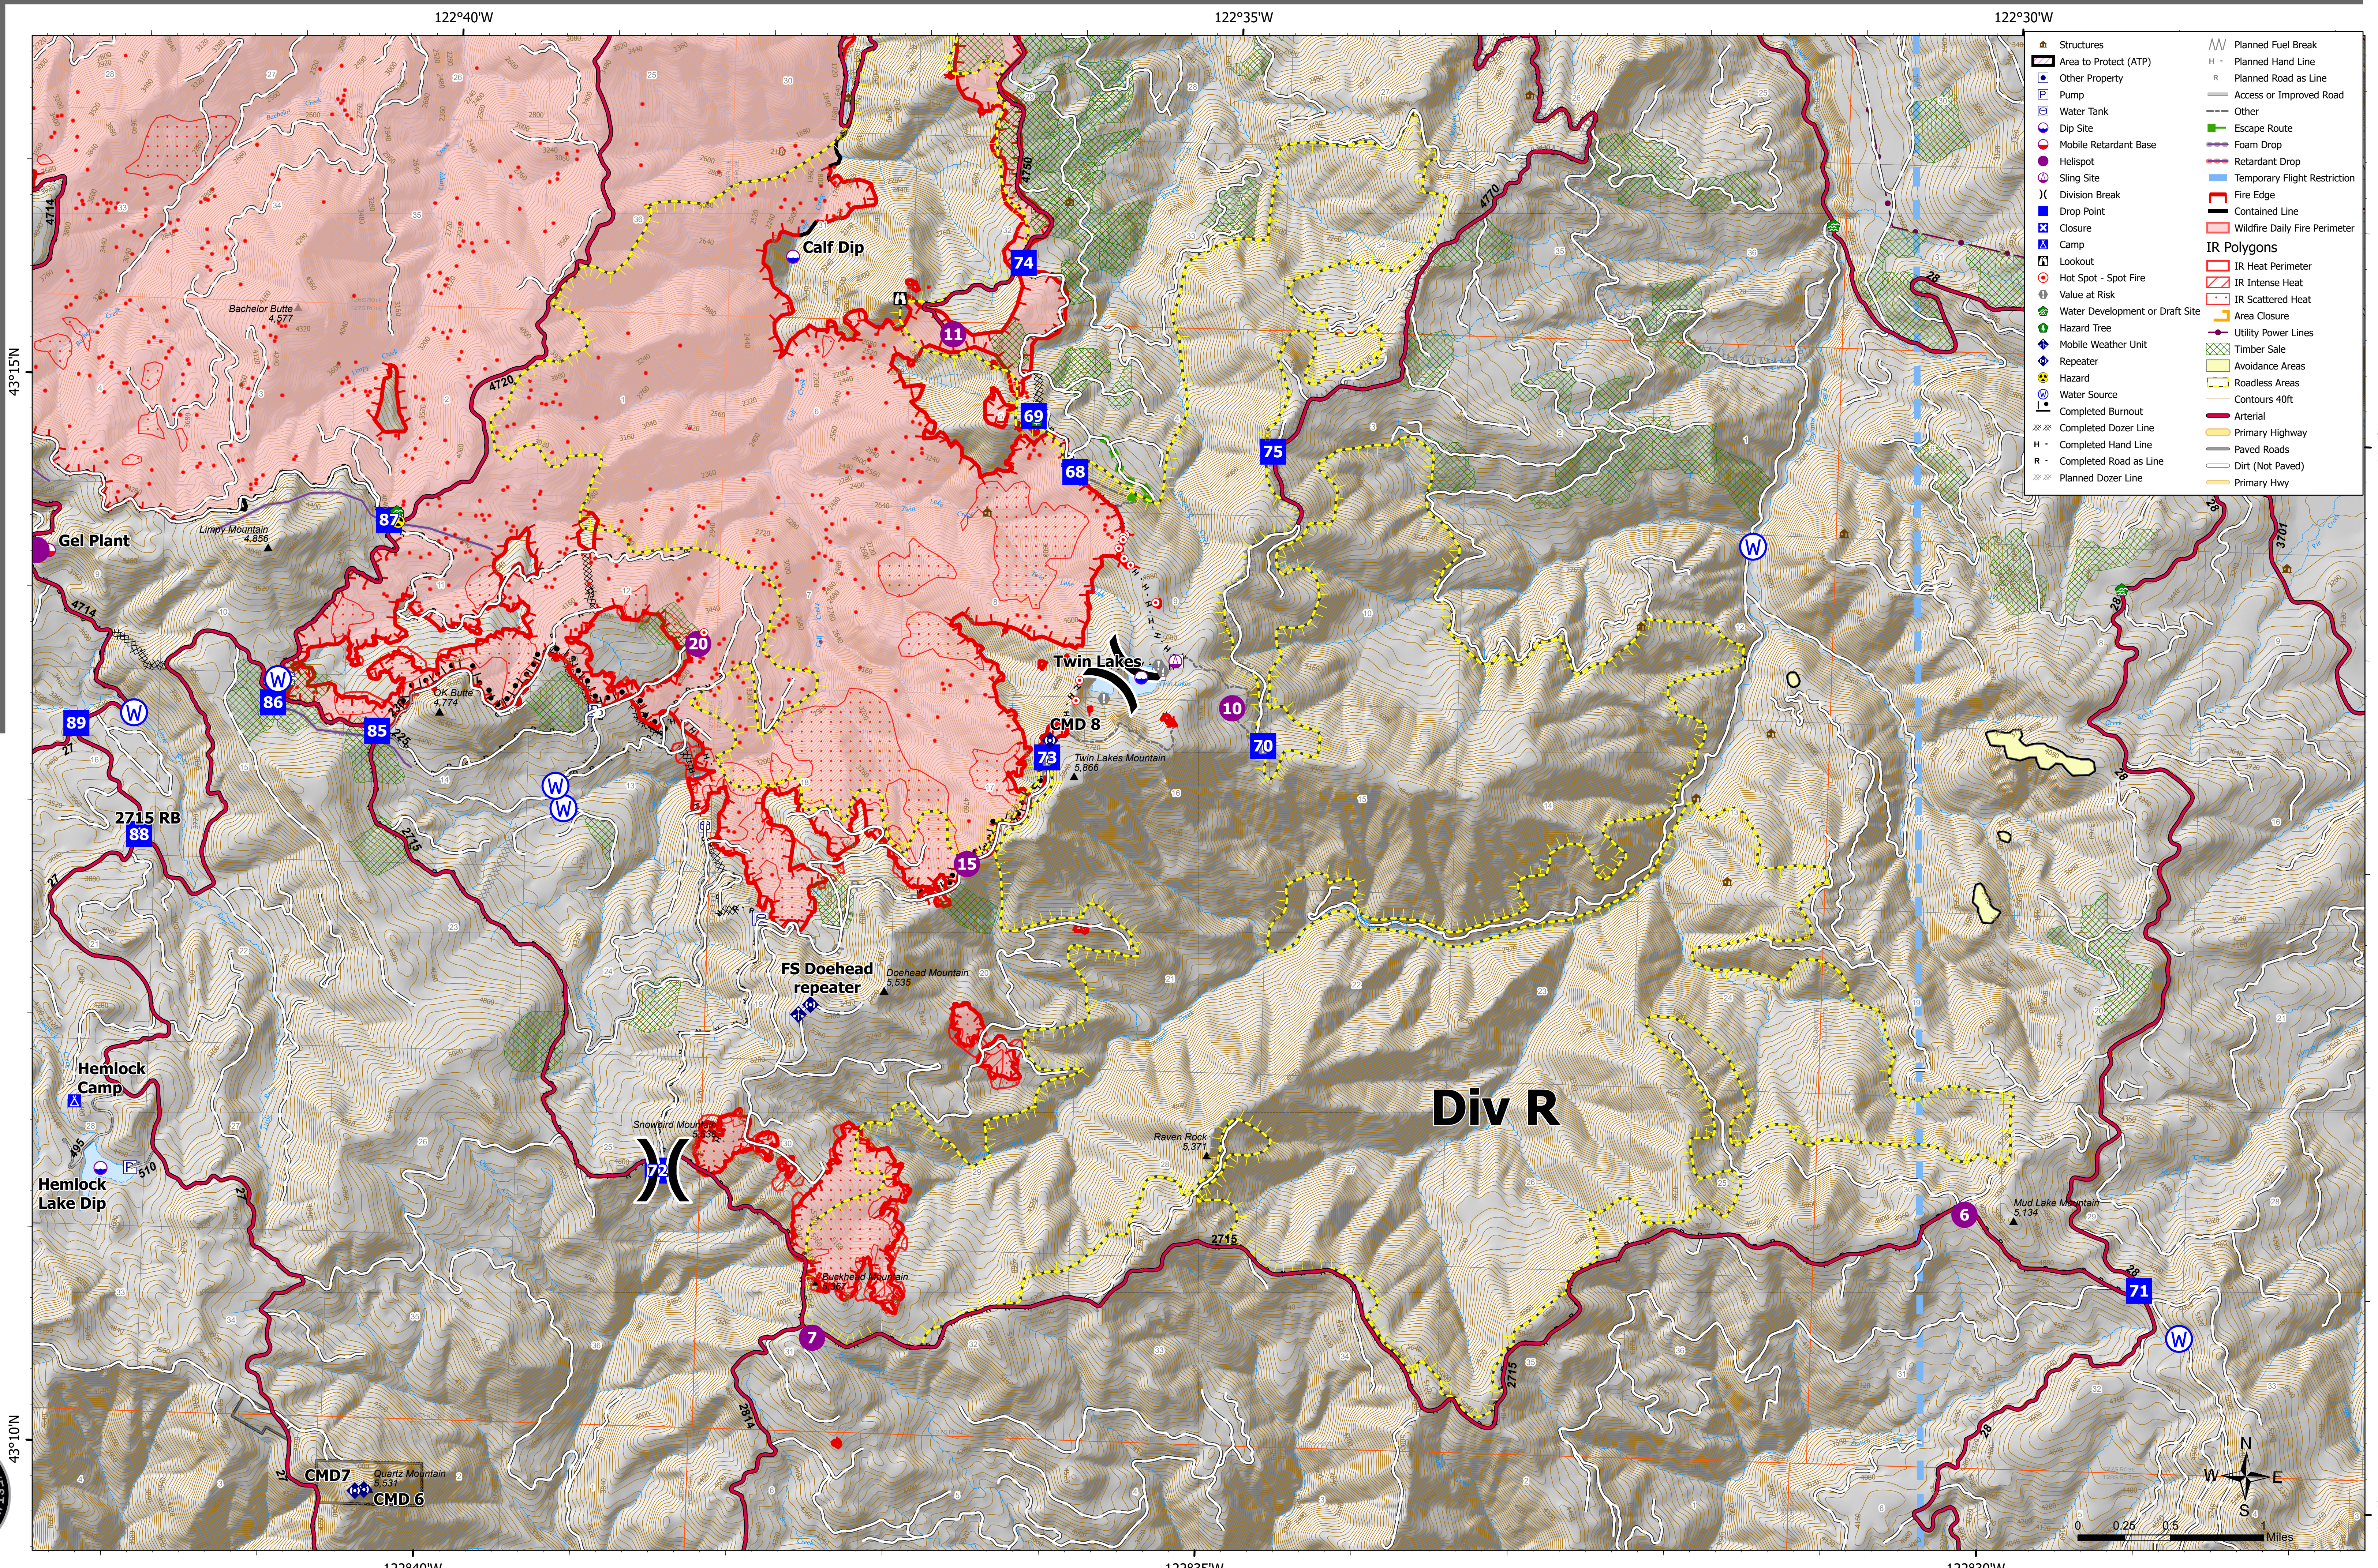

JACK FIRE

OR-UPF-000265

08/09/2021 - 24HR

OPERATIONS MAP

JACK FIRE Div Q/R/S

23,358 acres as of 08/08/2021 © 2010

122°40'W

122°35'W

122°30'W

43°15'N

43°15'N

43°10'N

43°10'N