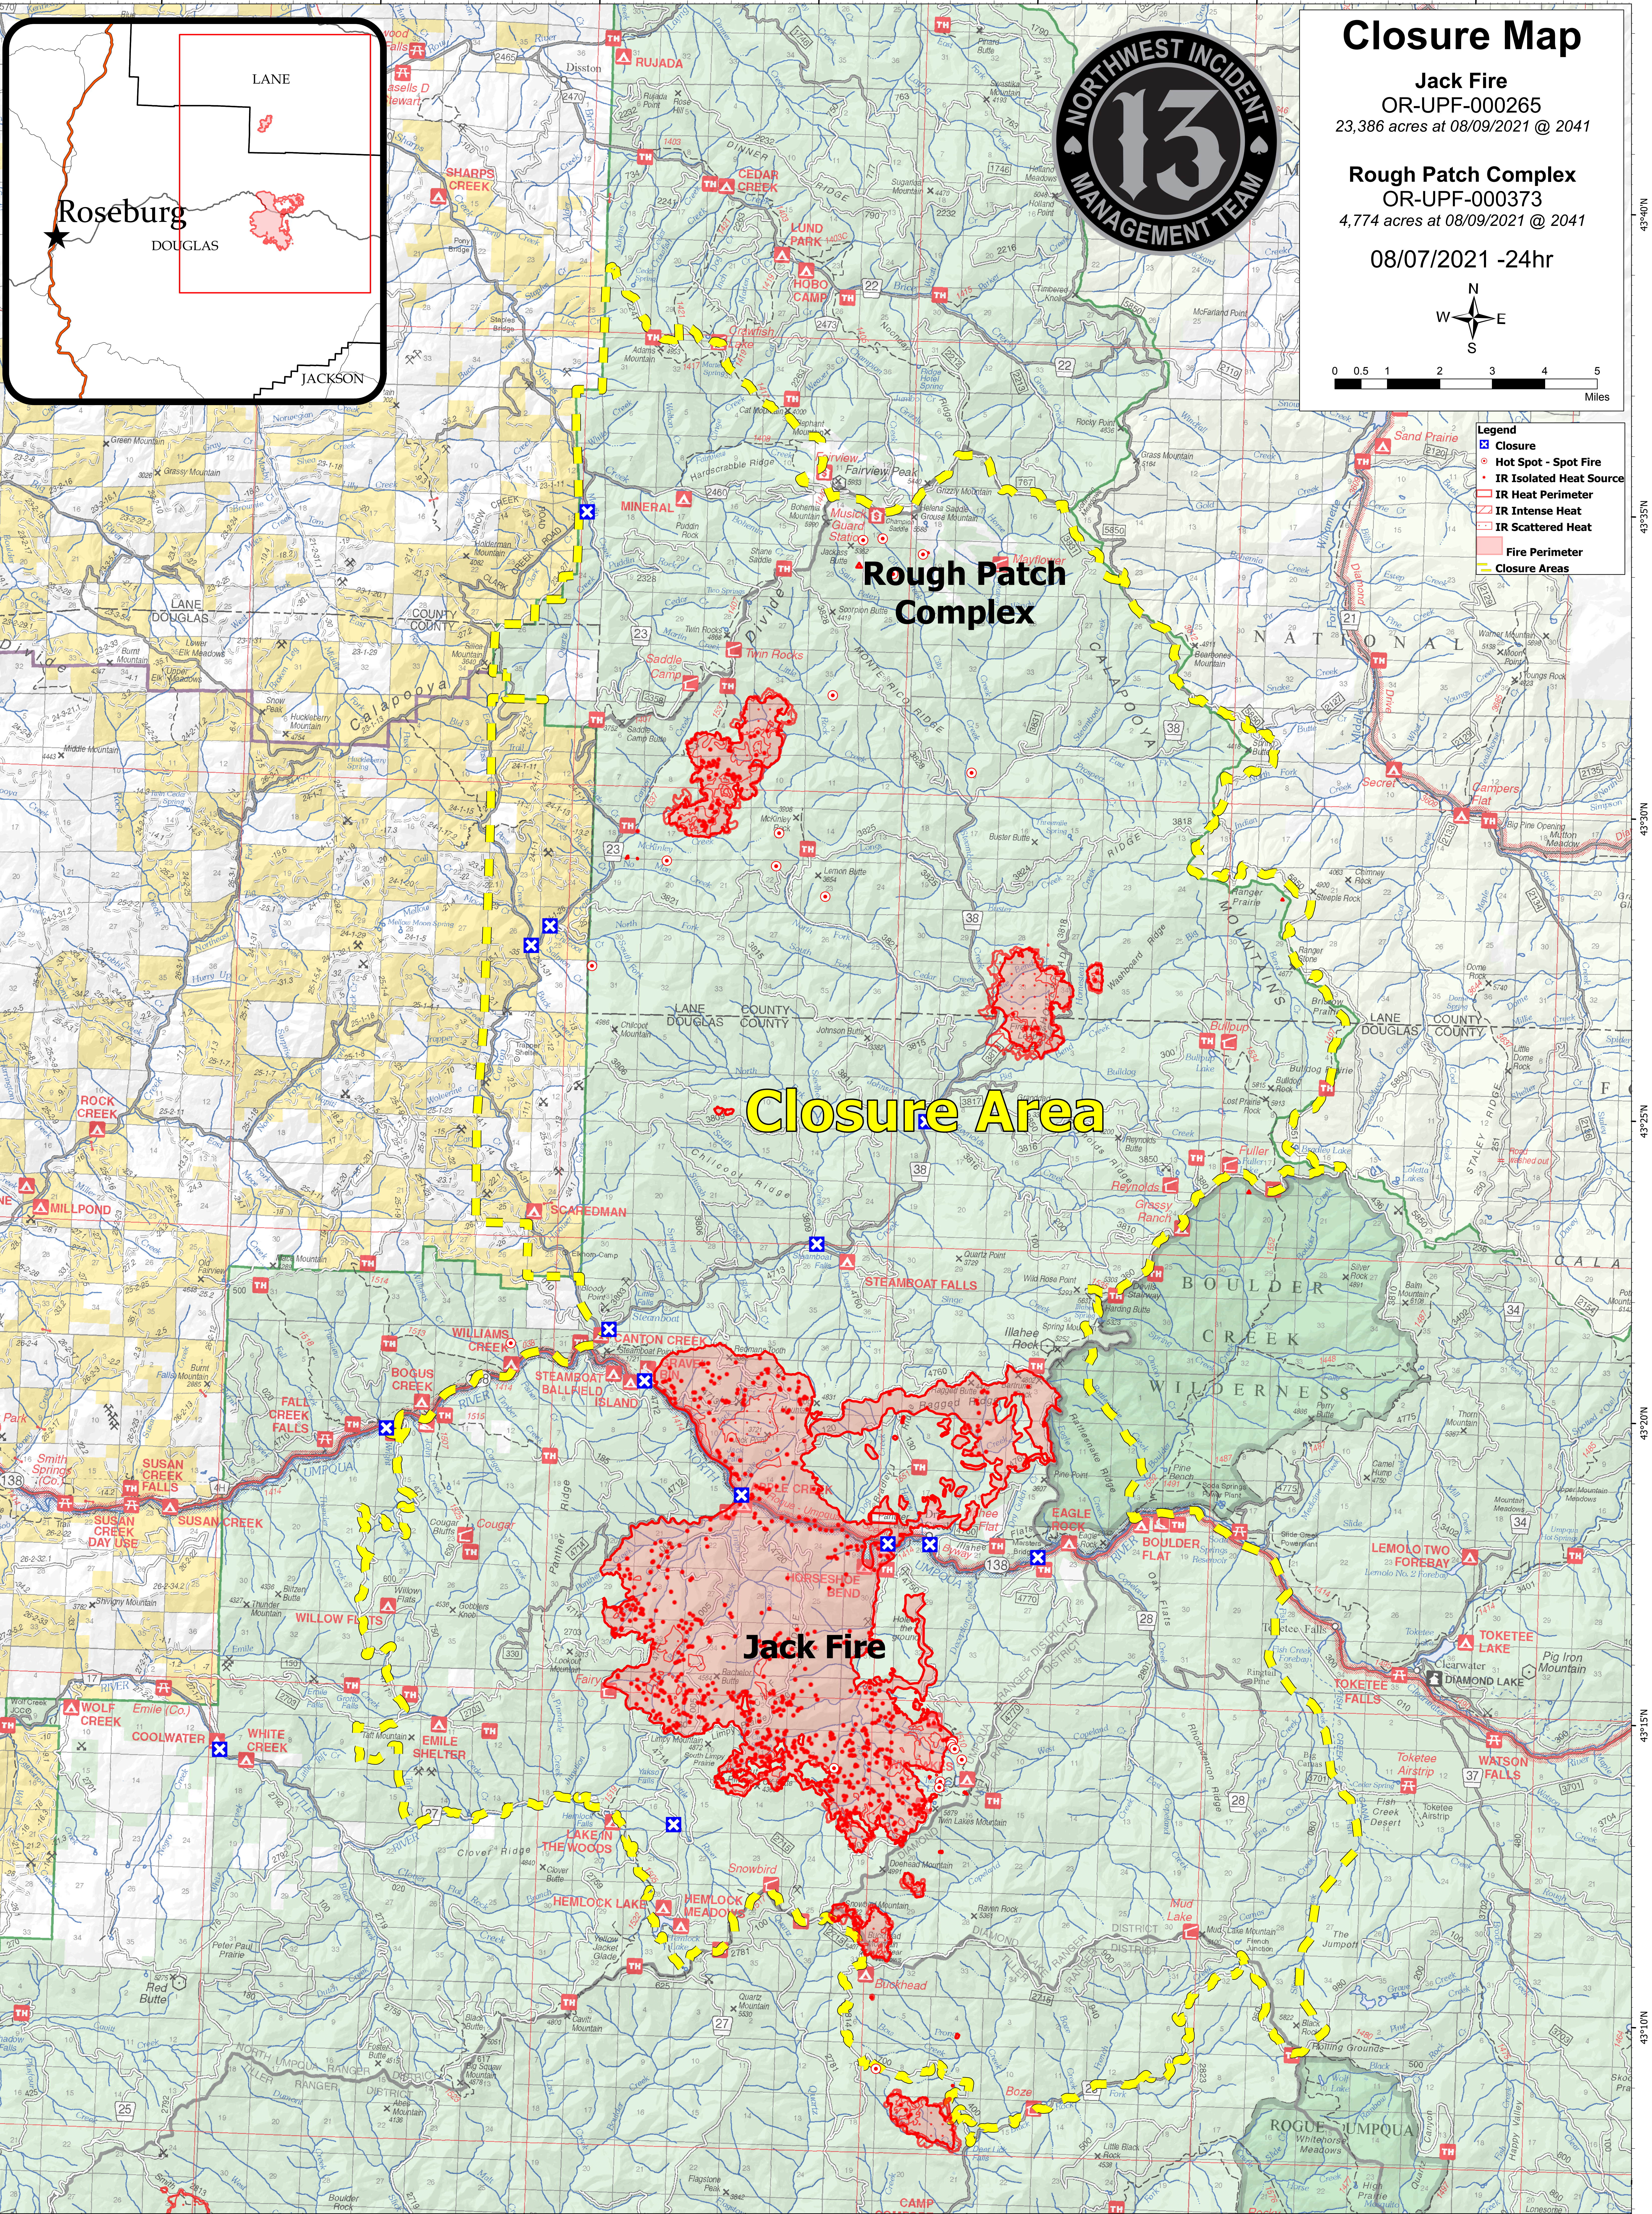

# Closure Map

**Jack Fire**  
OR-UPF-000265  
23,386 acres at 08/09/2021 @ 2041

**Rough Patch Complex**  
OR-UPF-000373  
4,774 acres at 08/09/2021 @ 2041

08/07/2021 -24hr

- Legend**
- Closure
  - Hot Spot - Spot Fire
  - IR Isolated Heat Source
  - IR Heat Perimeter
  - IR Intense Heat
  - IR Scattered Heat
  - Fire Perimeter
  - Closure Areas

## Rough Patch Complex

## Closure Area

## Jack Fire