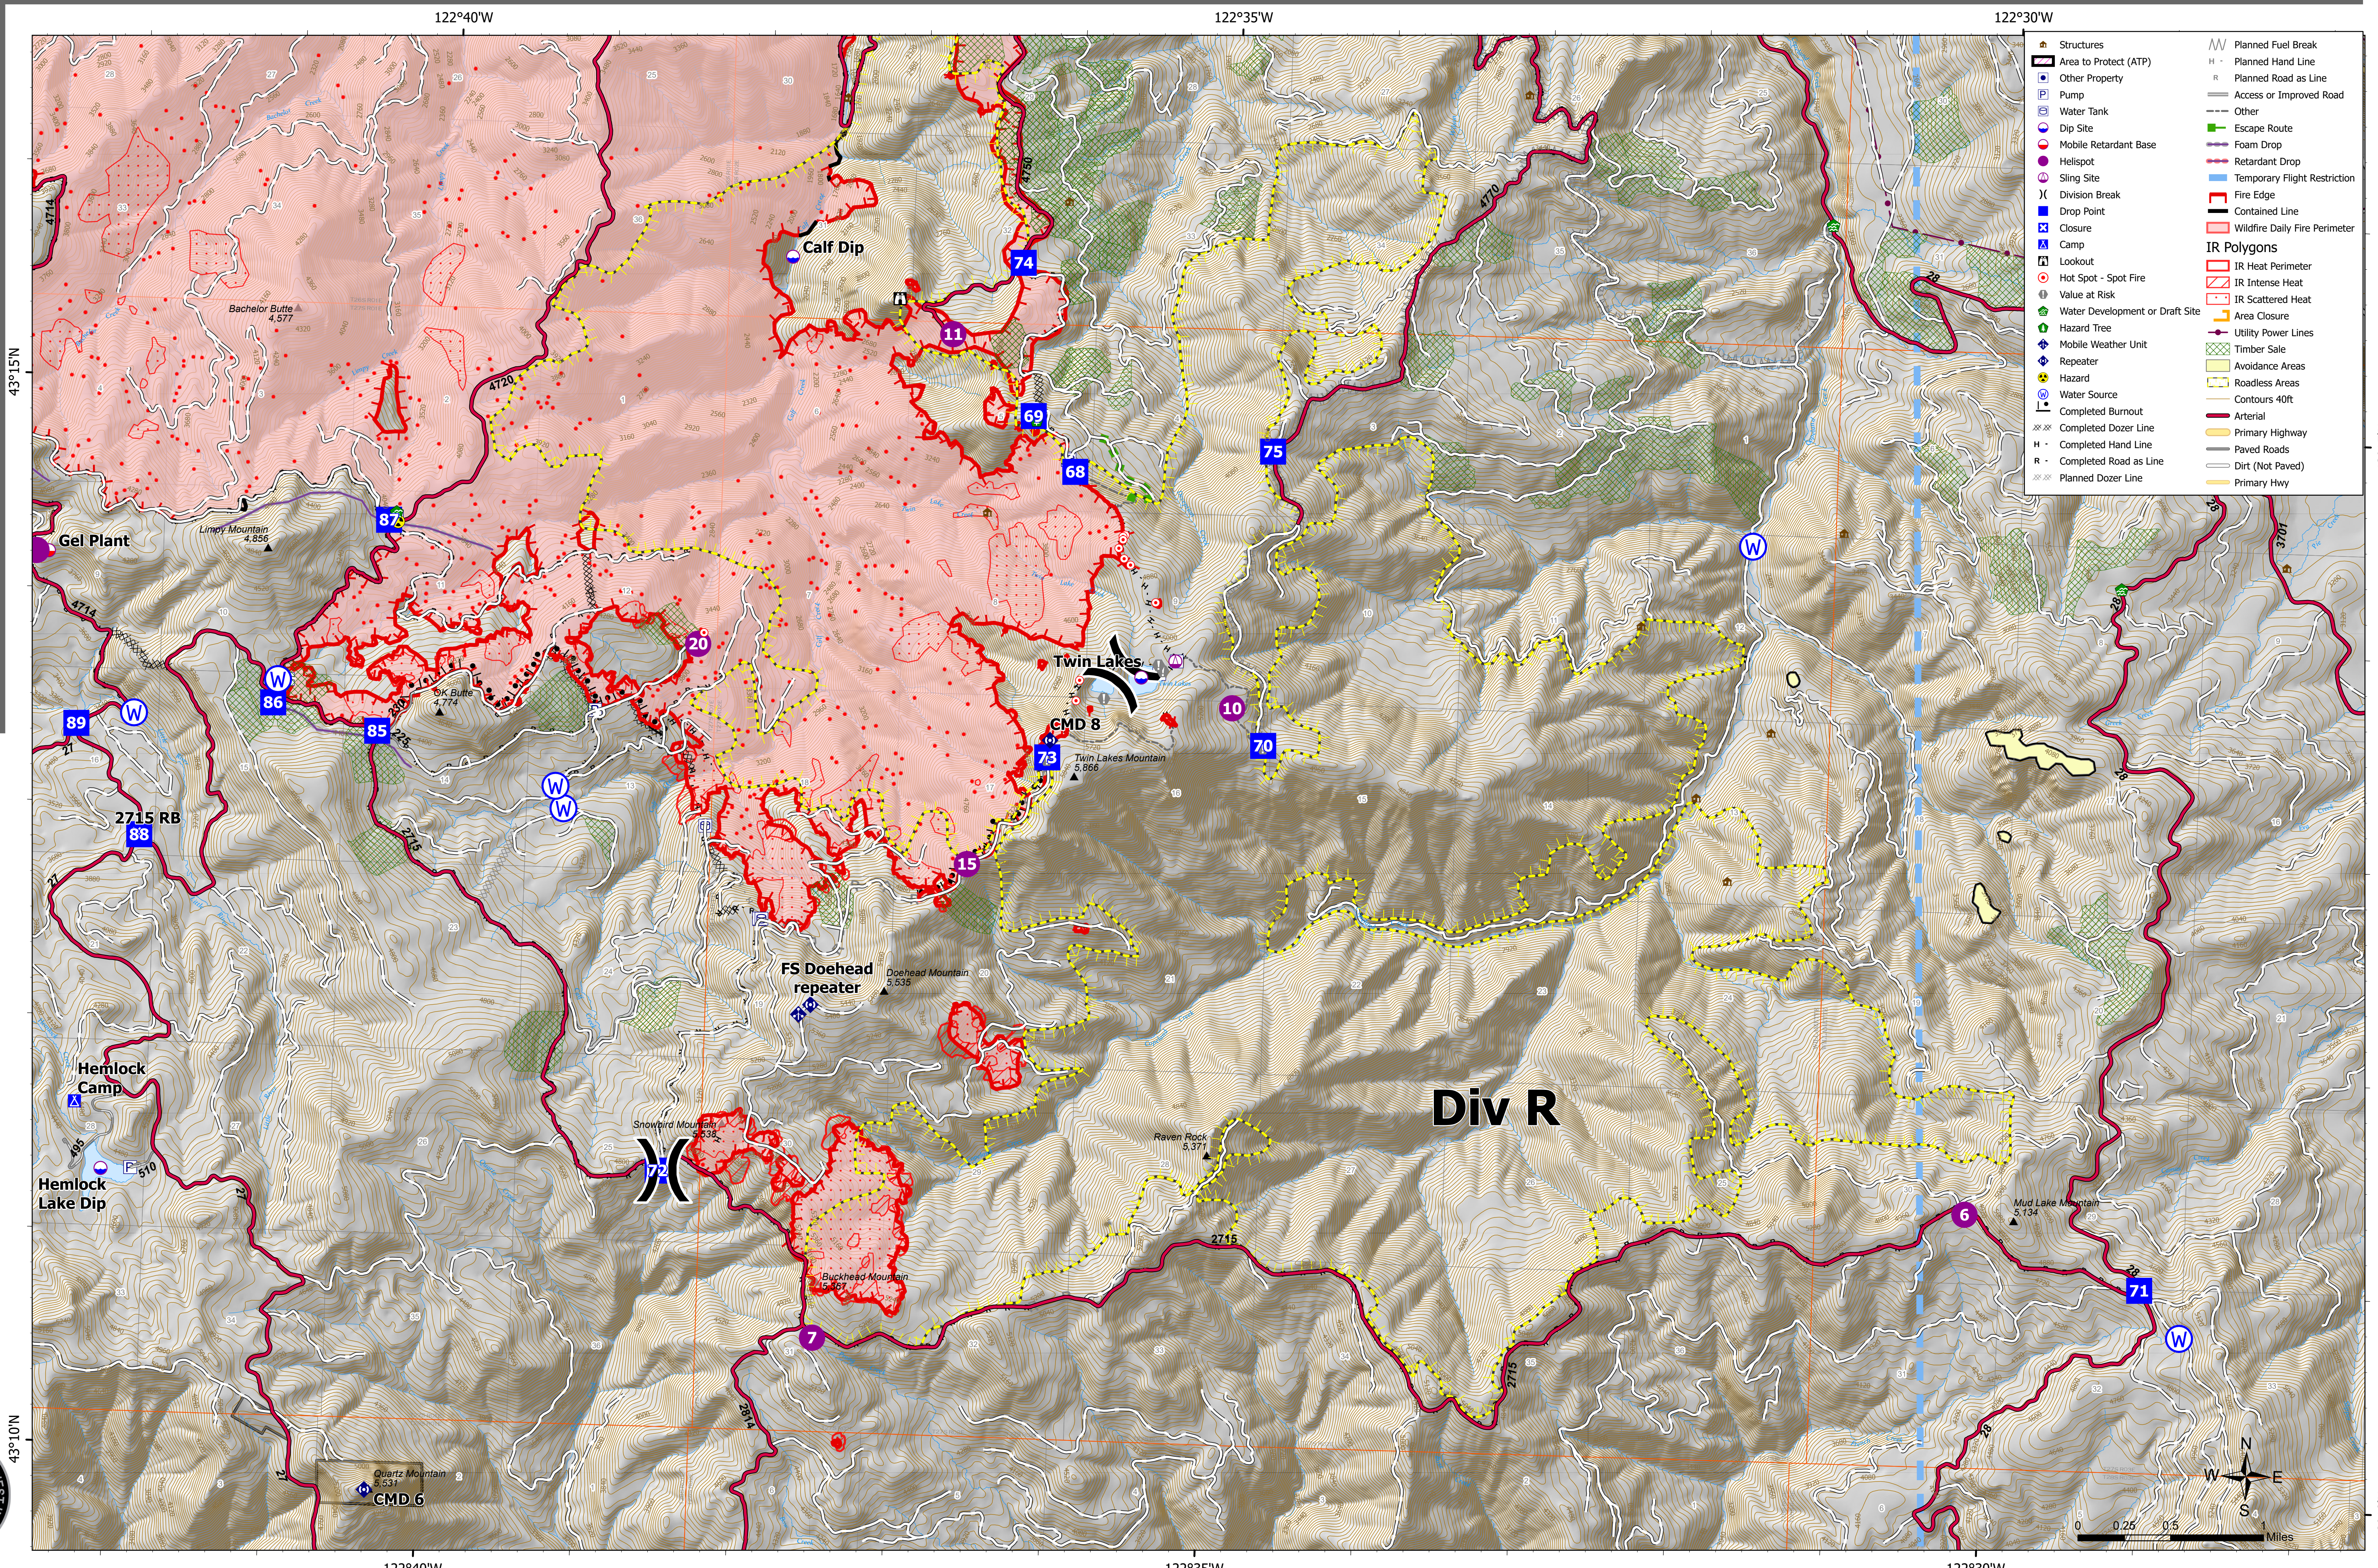

# JACK FIRE

# OR-UPF-000265

# 08/10/2021 - 24HR

OPERATIONS MAP

JACK FIRE Div Q/R/S

23,386 acres as of 08/09/2021 @ 2041

122°40'W

122°35'W

122°30'W

43°15'N

43°15'N

43°10'N