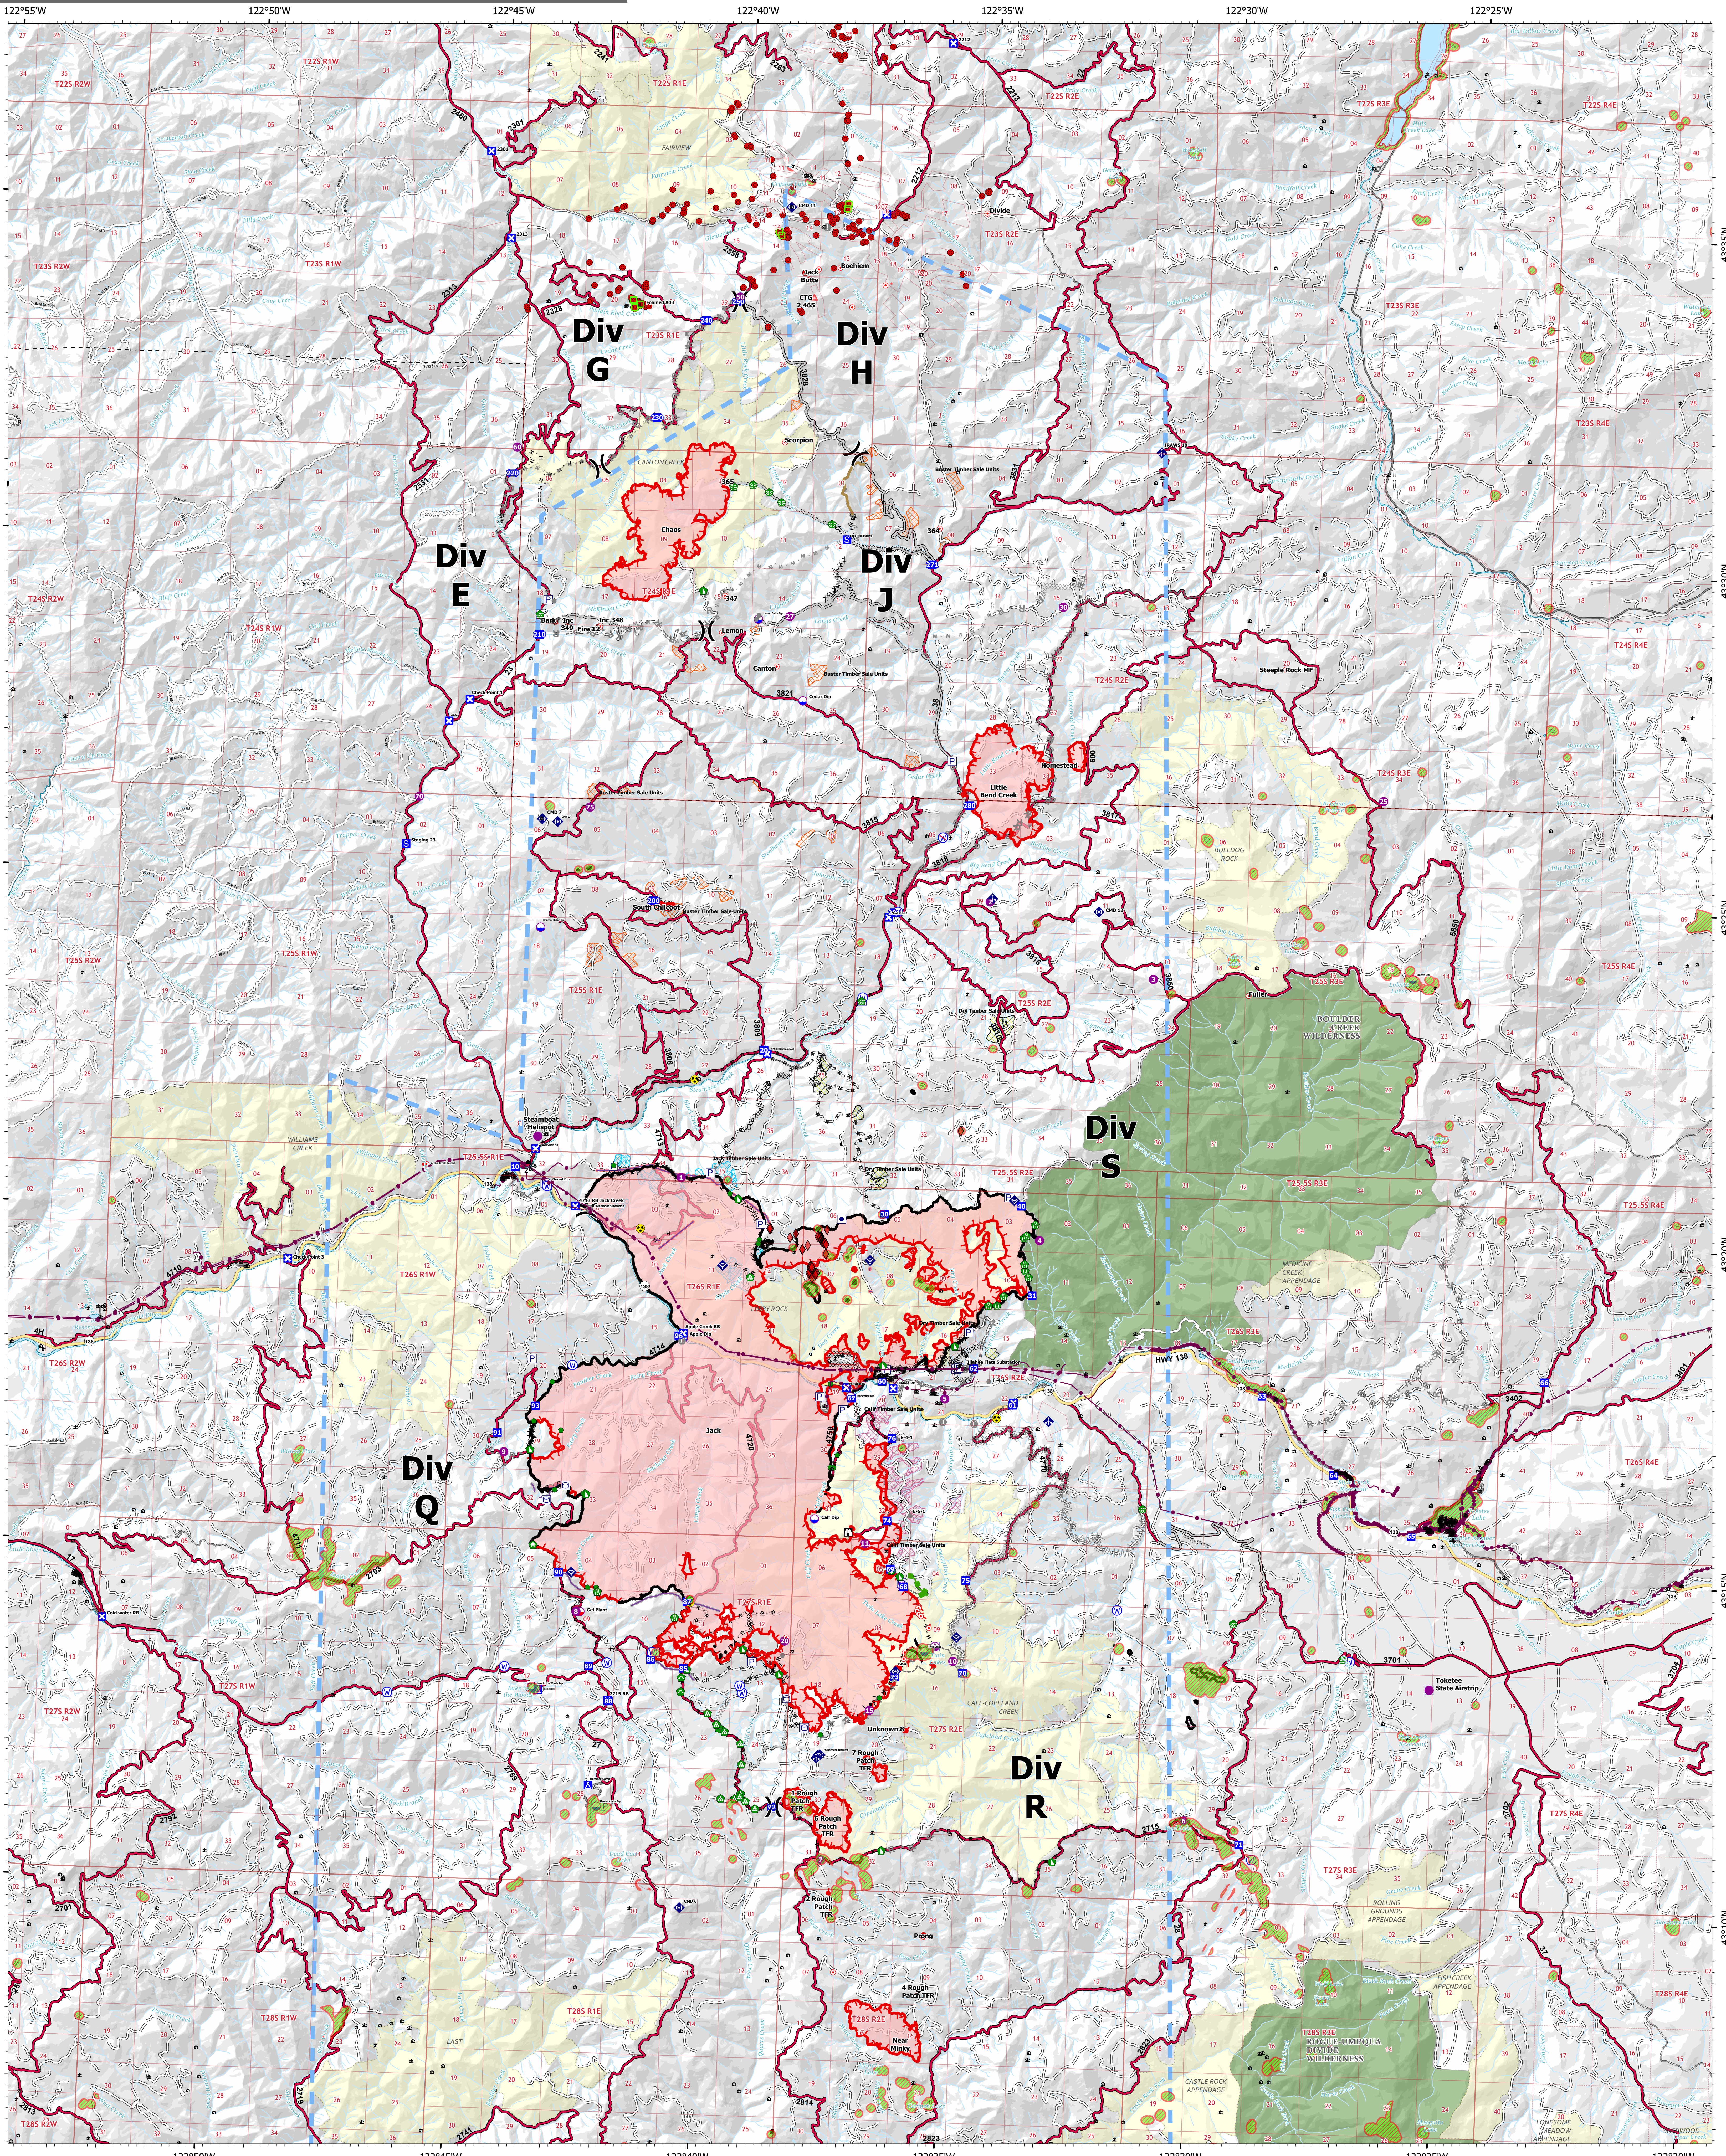

VALUES AT RISK

JACK FIRE ROUGH PATCH CX

23,358 acres at 08/08/2021 @ 2010

3,902 acres at 08/08/2021 @ 2010

JACK FIRE OR-UPF-000265 ROUGH PATCH CX OR-UPF-000373 8/10/2021 - 24 HR

Legend

Foamed Adit Closure	Jack Timber Sale	Mobile Retardant Base	Lookout	Road Repair	Repeater	Completed Dozer Line	Access or Improved Road	Dirt Roads
Hot Spot - Spot Fire	Dry Timber Sale	Helispot	Value at Risk	Repair Point	Hazard	Completed Hand Line	Other	Wildfire Daily Fire Perimeter
Structure	Calf Timber Sale	Sling Site	Other	Landing or Log Deck	Water Source	Planned Dozer Line	Planned Hand Line	Primary Hwy
Area to Protect (Point)	Wilderness	Division Break	Hazard Tree	Hazard Push	Restricted Water Source	Planned Fuel Break	Escape Route	Arterial
Aerial Fire Retardant Avoidance Area	Roadless Areas	Drop Point	Roadless Areas	Culvert	Other Property	Planned Road Construction Line	Foam Drop	Paved Road
Buster Timber Sale	Utility Power Lines	Closure	Water Development or Draft Site	Mobile Weather Unit	Pump	Planned Road as Line	Retardant Drop	Gravel Road
	County Boundary	Staging Area	Stream Crossing	Internet Access	Water Tank	Temporary Flight Restriction	Fire Edge	Unimproved Roads

Scale: 00.51 2 3 Miles