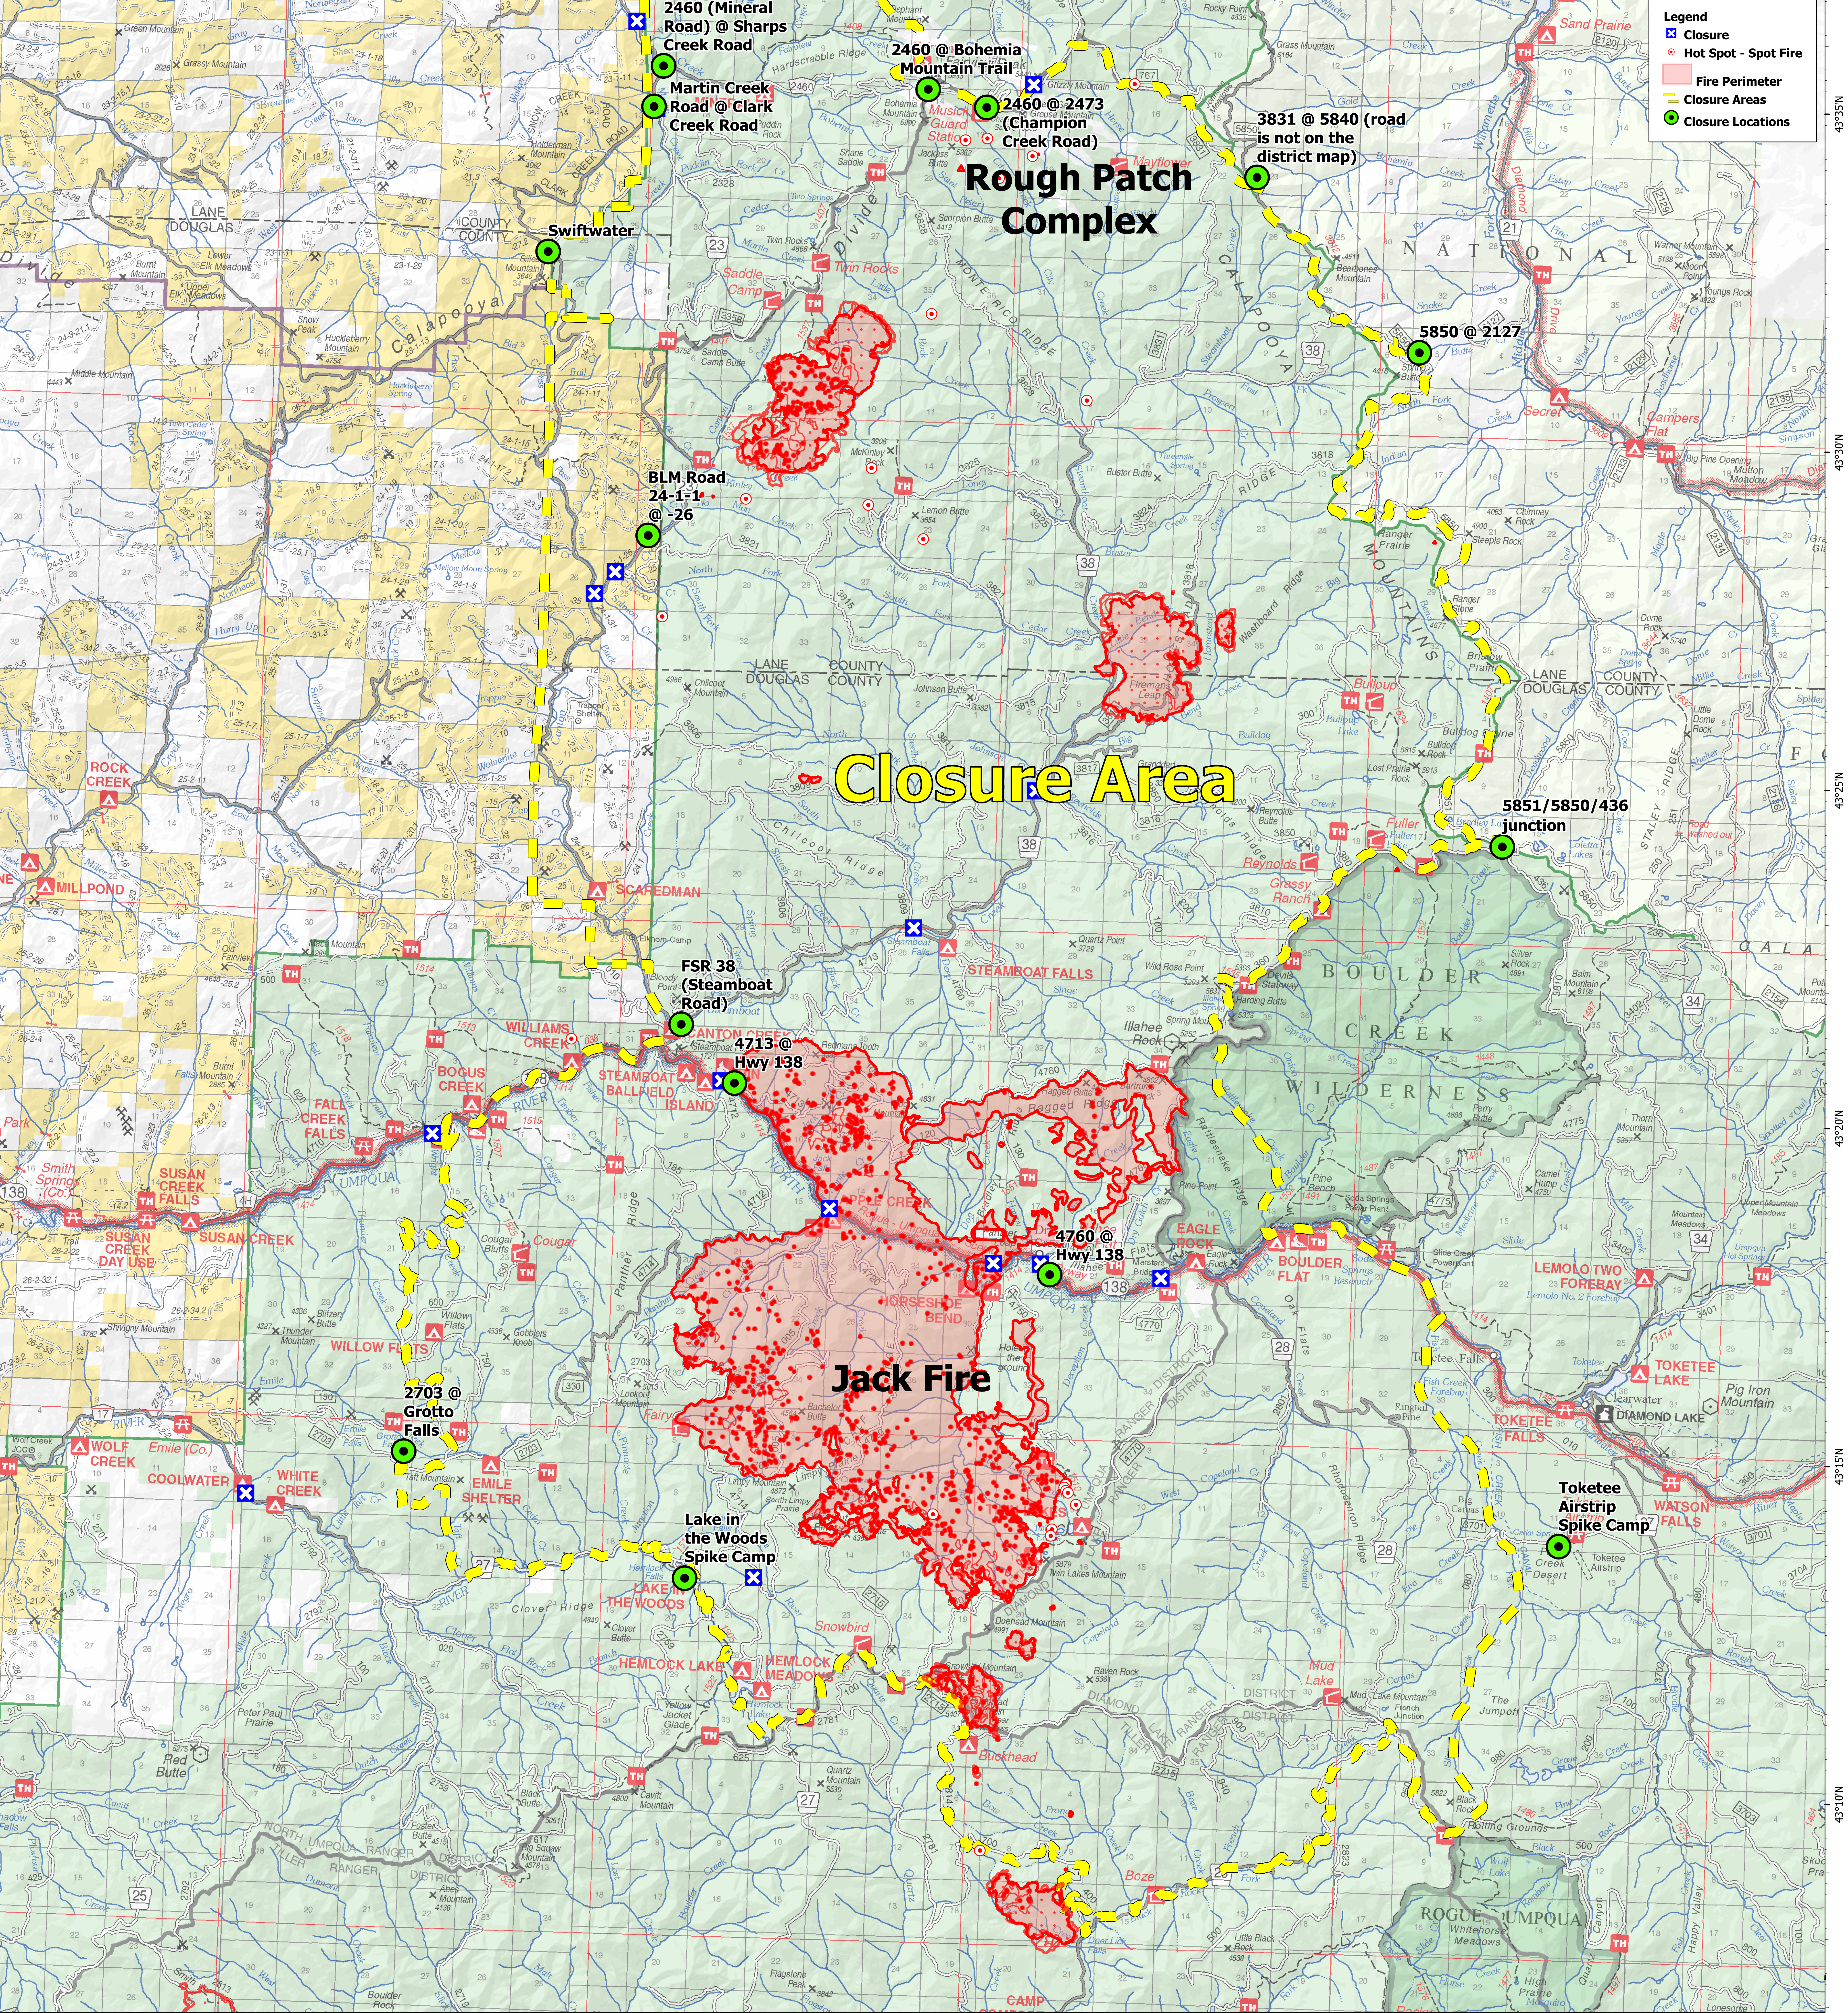

## Potential National Guard Locations

### Closure Map

Jack Fire  
OR-UPF-000265  
23,418 acres at 08/10/2021 @ 2108

Rough Patch Complex  
OR-UPF-000373  
5,727 acres at 08/10/2021 @ 2108

08/11/2021 -24hr

- Legend**
- Closure
  - Hot Spot - Spot Fire
  - Fire Perimeter
  - Closure Areas
  - Closure Locations

## Closure Area