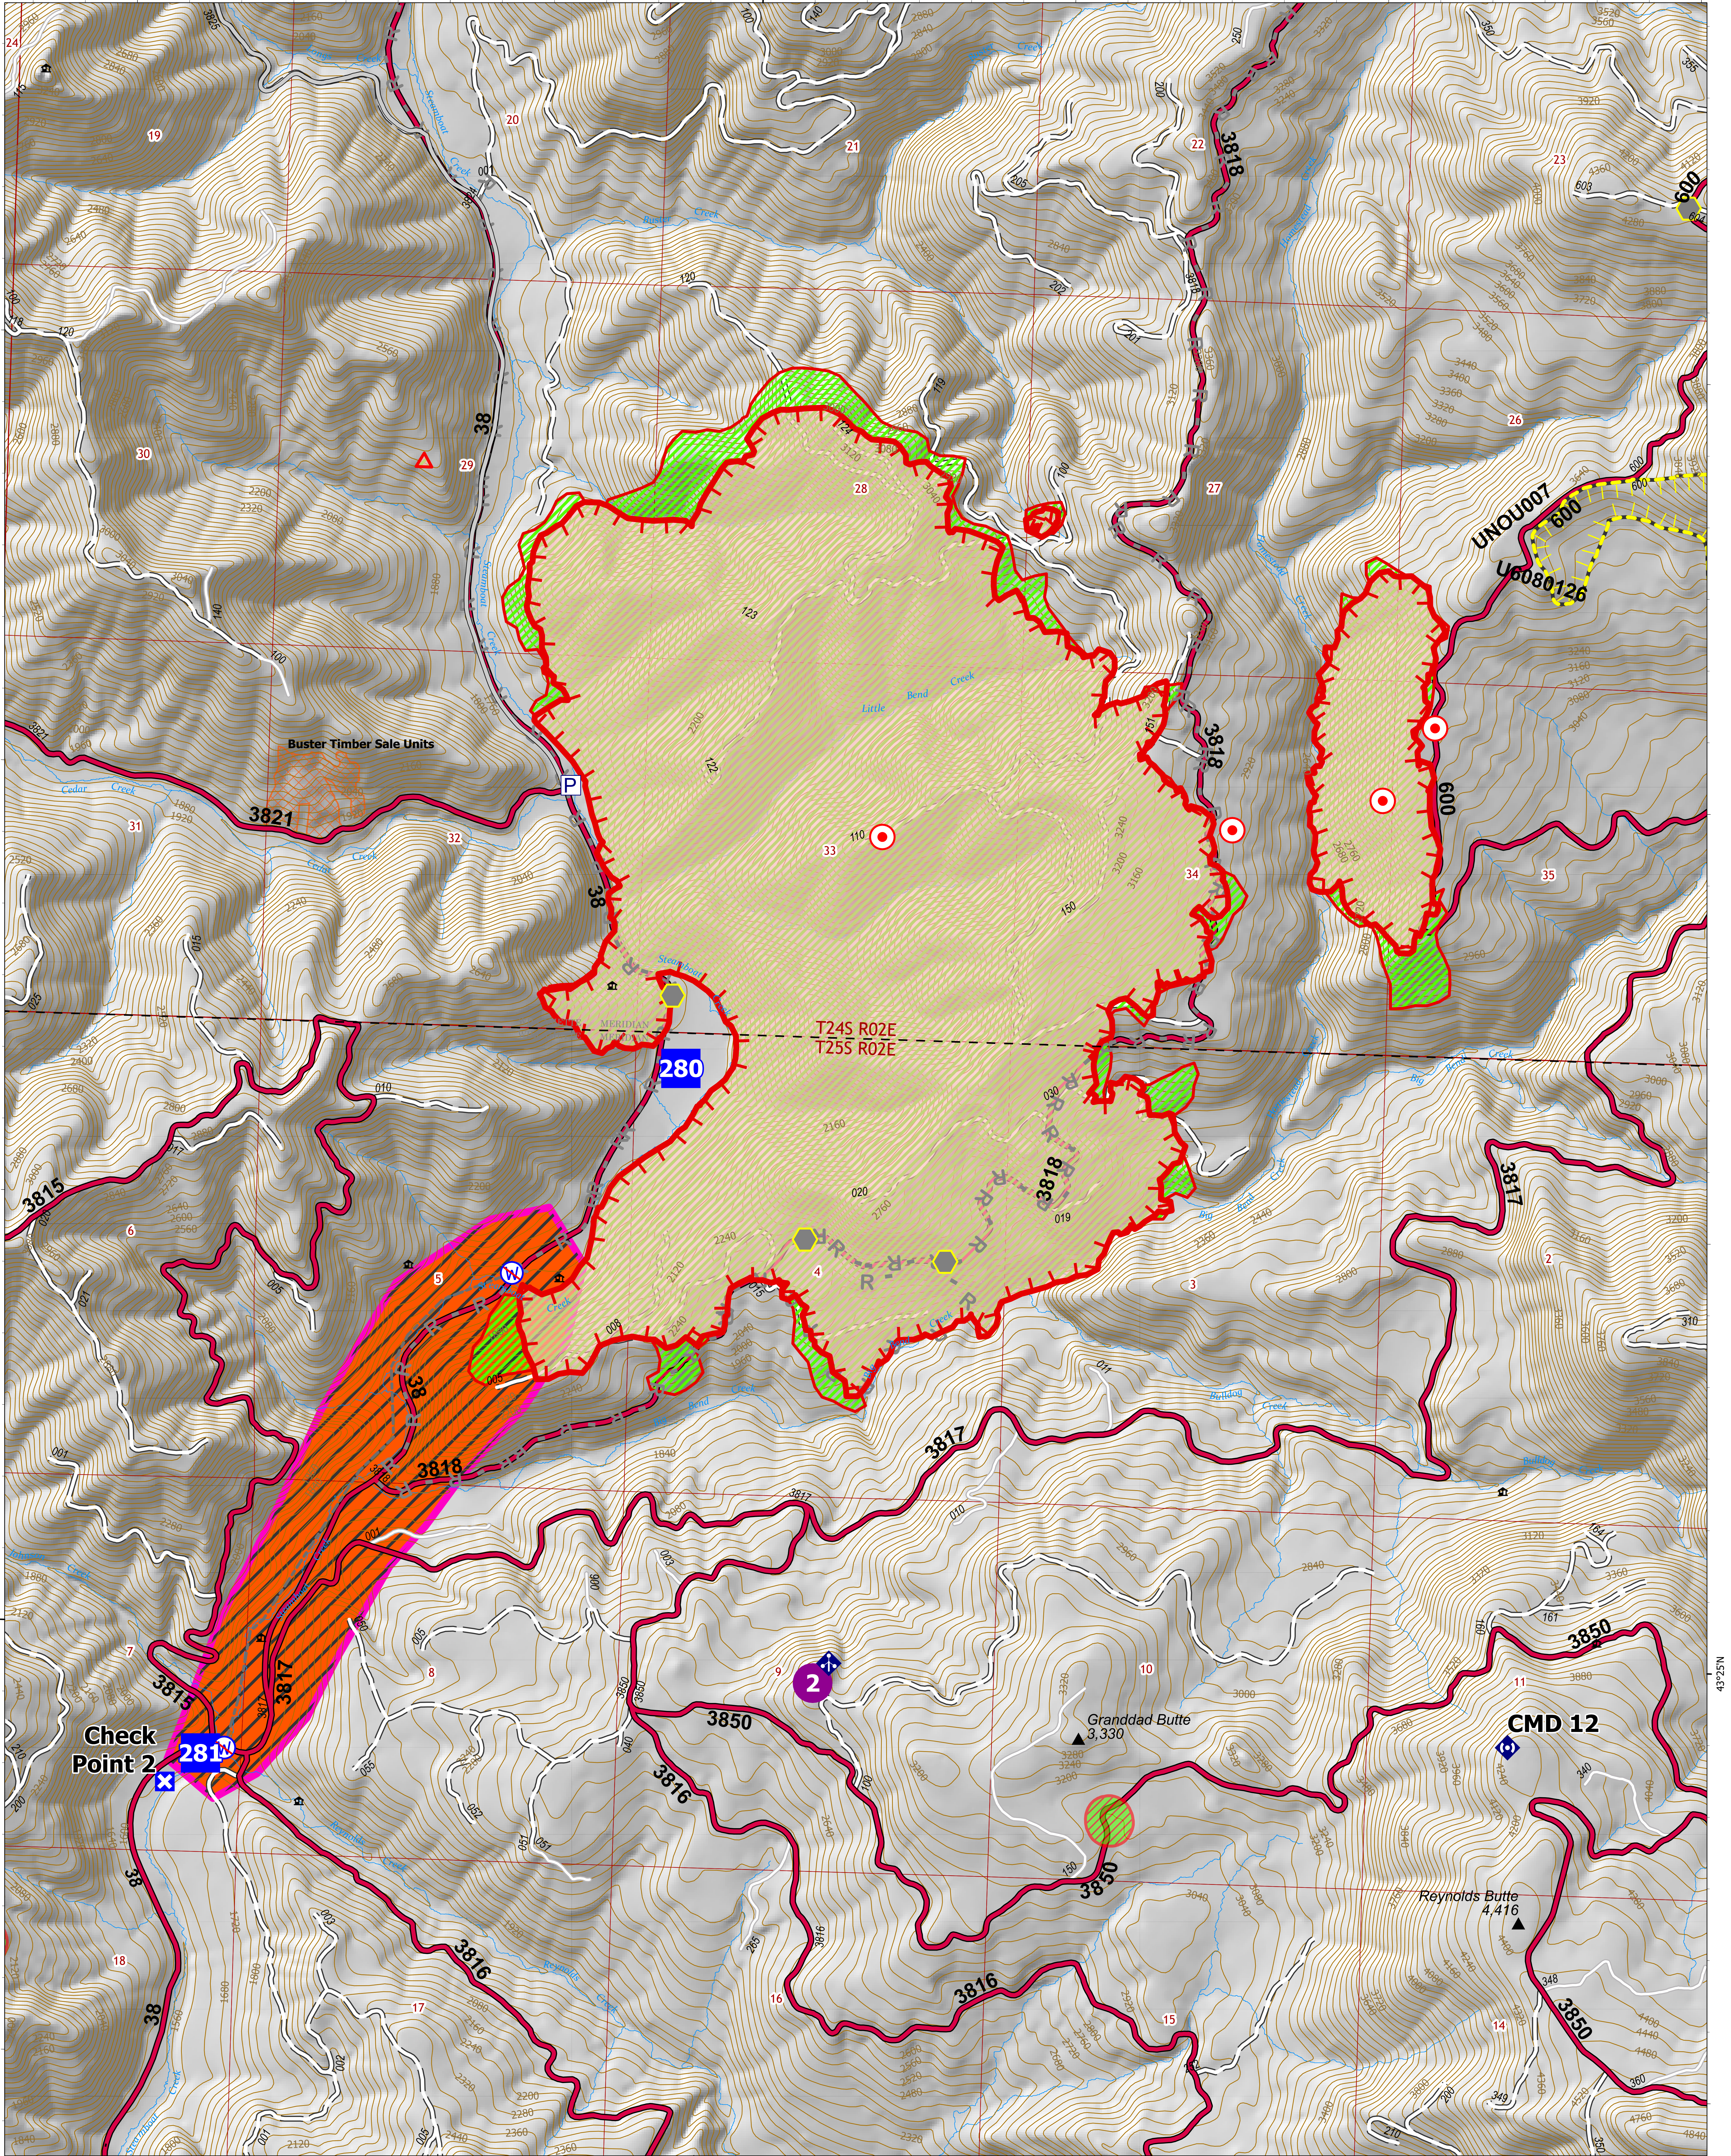

DRTI_Chase_Homestead_Rough_Patch_Complex_20210812_1330_PDT_Heat_Progression_poly

LITTLE BEND CREEK FIRE DRTI GROWTH 08/12/2021 - 24 HR

7,778 Est. Acres
Acres from IR 08/11/2021 @ 2058
Datum: NAD 1983

Legend table with symbols and descriptions for various map features including roads, boundaries, and fire zones.