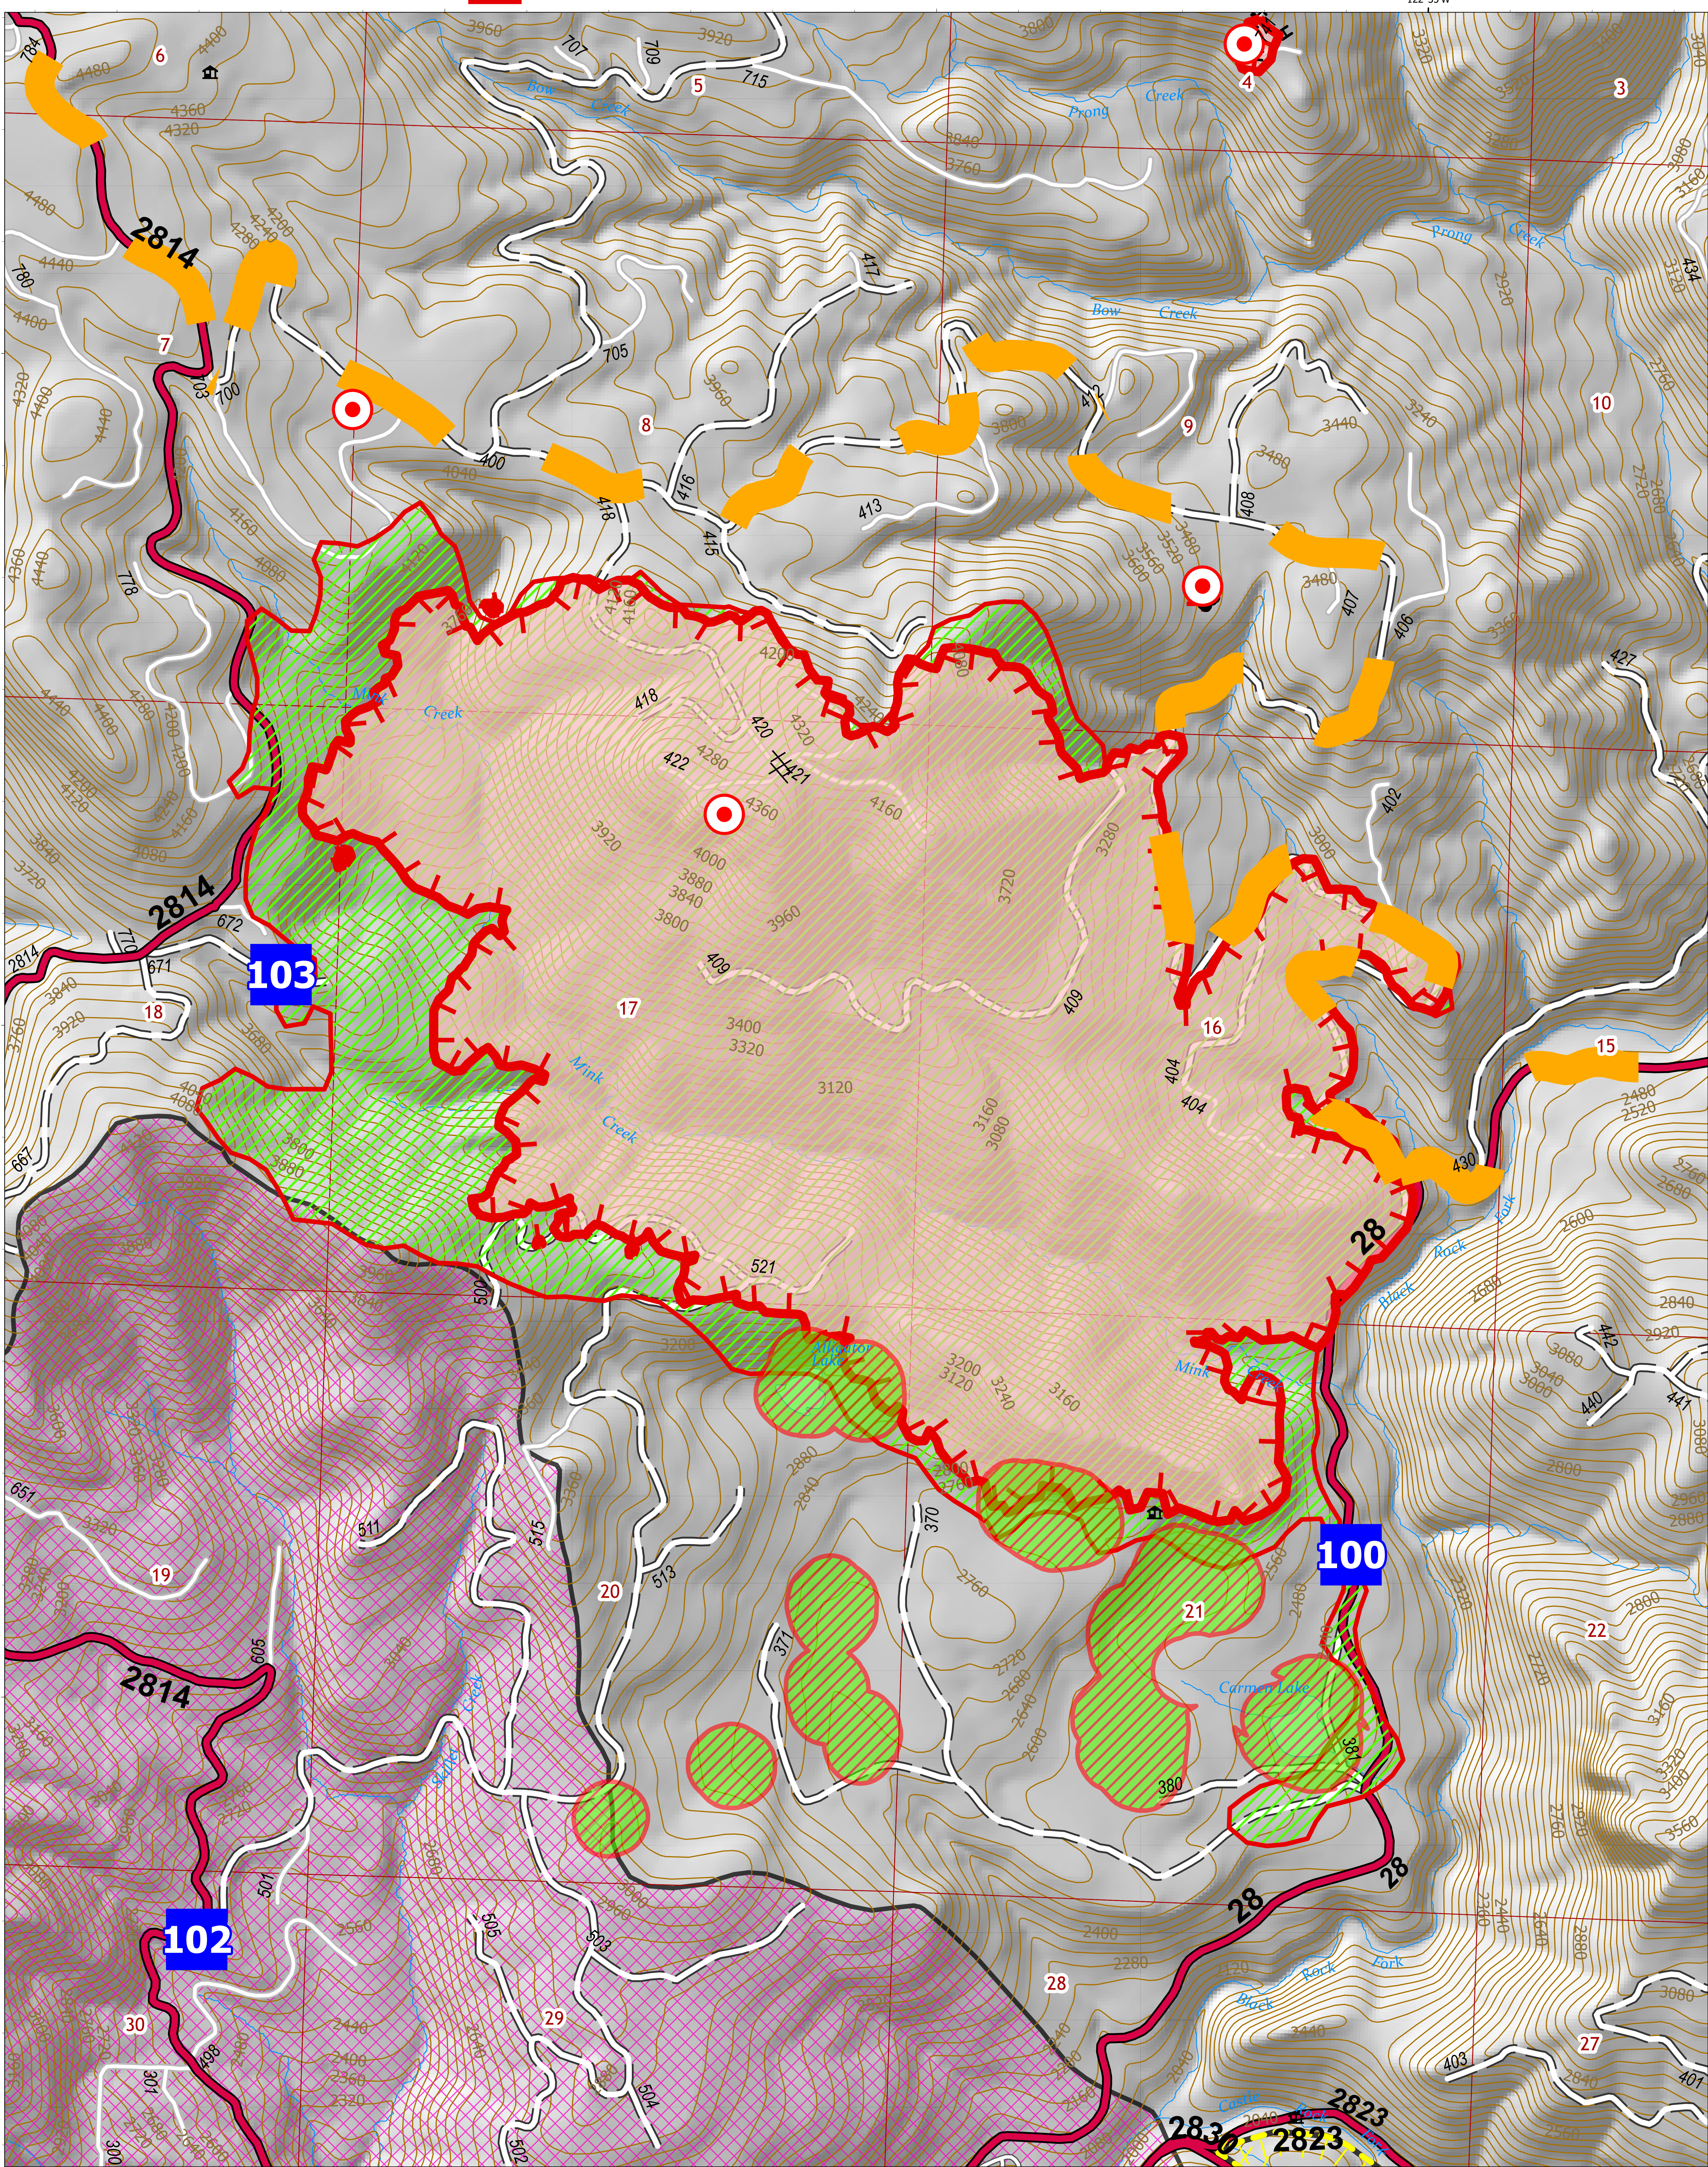

DRTI\_Backhead\_Near\_Minky\_Rough\_Patch\_Complex\_20210812\_1345\_PDF\_Heat\_Progression\_poly

08/12/2021 - 24 HR OR-UPF-000373 NEAR MINKY FIRE DRTI GROWTH

7,778 Est. Acres  
Acres from IR 08/11/2021 @ 2058  
Datum: NAD 1983

Legend and scale bar. Legend includes symbols for DRTI, roads, and other features. Scale bar shows 0, 0.5, 1, and 2 miles.