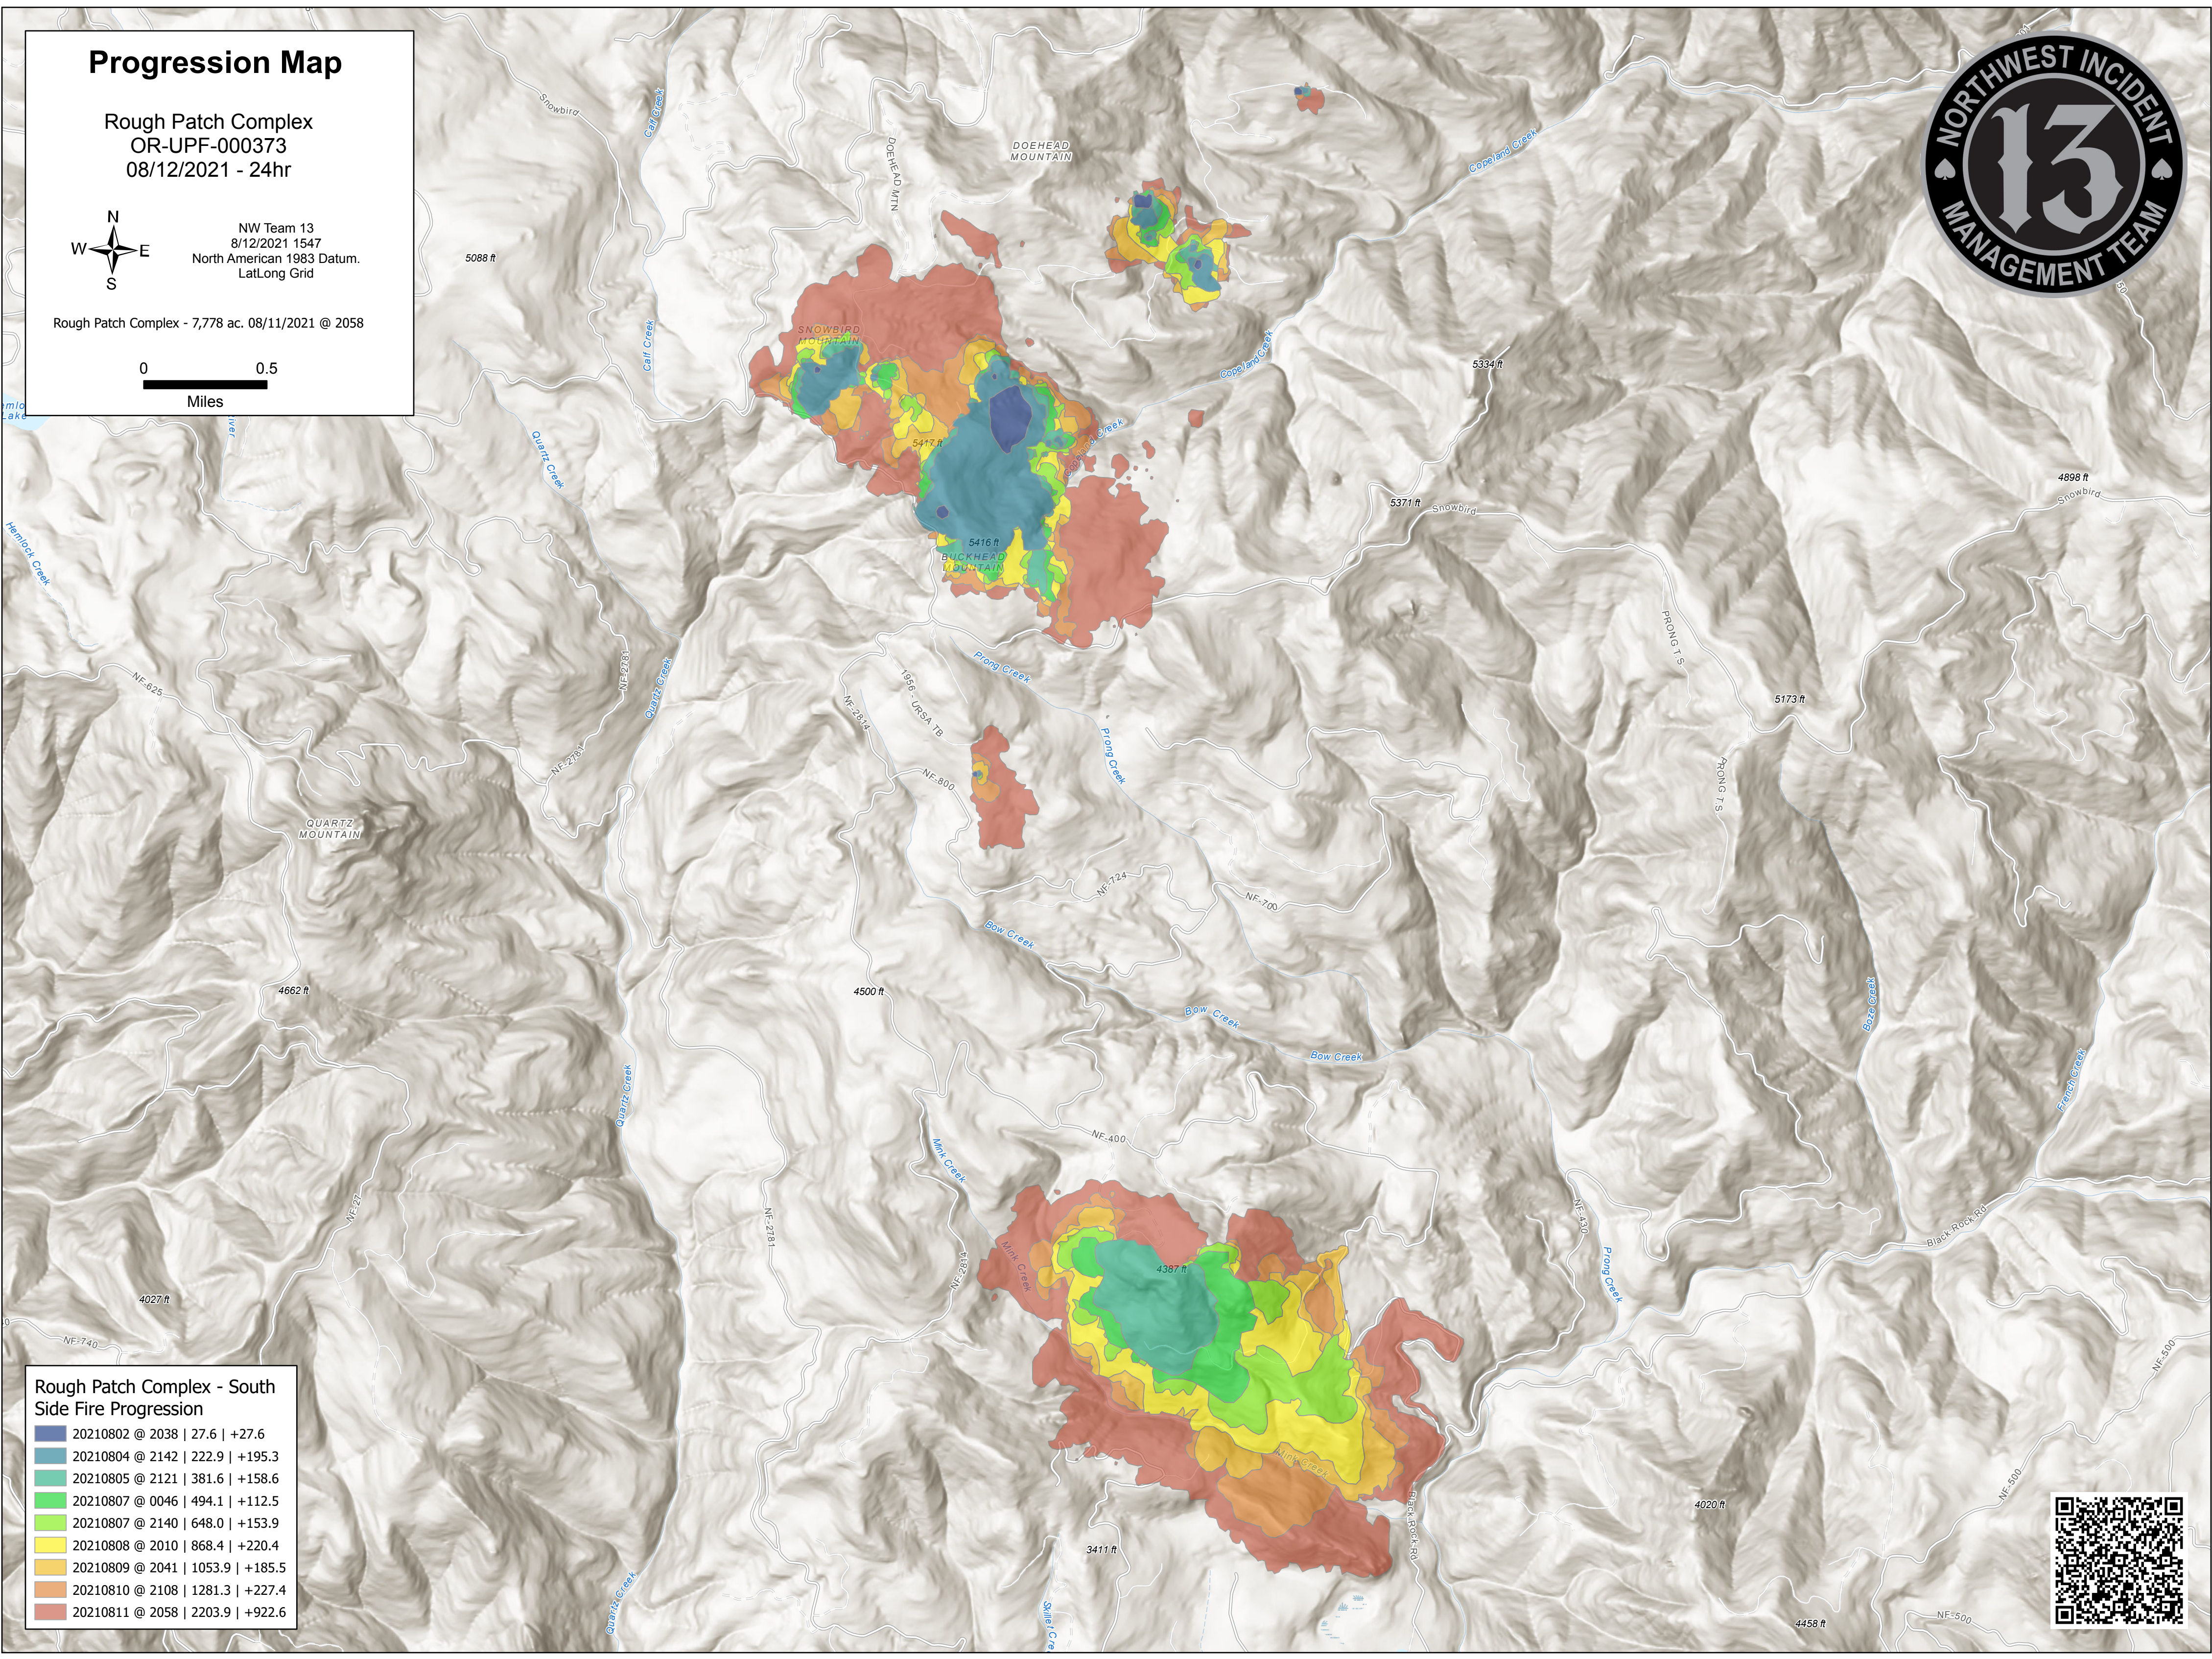

Progression Map

Rough Patch Complex
OR-UPF-000373
08/12/2021 - 24hr

NW Team 13
8/12/2021 1547
North American 1983 Datum.
LatLong Grid

Rough Patch Complex - 7,778 ac. 08/11/2021 @ 2058

Rough Patch Complex - South Side Fire Progression

| |
|-----------------------------------|
| 20210802 @ 2038 27.6 +27.6 |
| 20210804 @ 2142 222.9 +195.3 |
| 20210805 @ 2121 381.6 +158.6 |
| 20210807 @ 0046 494.1 +112.5 |
| 20210807 @ 2140 648.0 +153.9 |
| 20210808 @ 2010 868.4 +220.4 |
| 20210809 @ 2041 1053.9 +185.5 |
| 20210810 @ 2108 1281.3 +227.4 |
| 20210811 @ 2058 2203.9 +922.6 |