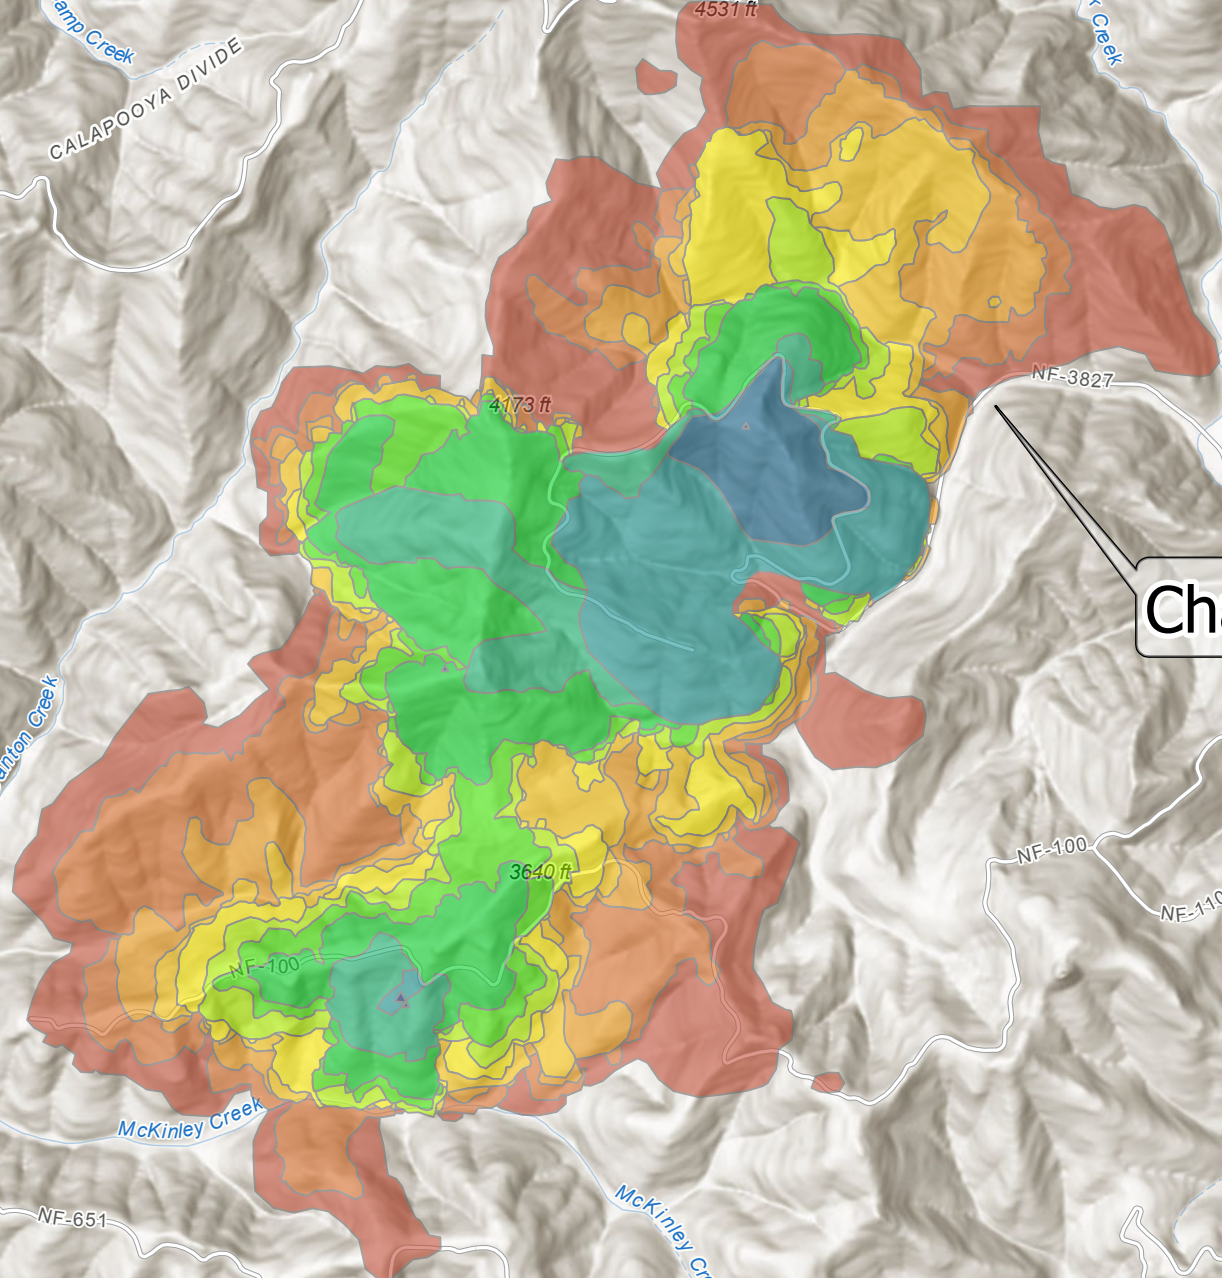

Progression Map

Rough Patch Complex
OR-UPF-000373
08/12/2021 - 24hr

8/12/2021 2127
North American 1983 Datum,
LatLong Grid

Rough Patch Complex - 7,778 ac. 08/11/2021 @ 2058

Rough Patch Complex - North Side Fire Progression

20210730 @ 0126 0.6 +0.6
20210730 @ 2316 87.6 +87.0
20210801 @ 1106 348.7 +261.1
20210802 @ 2038 568.3 +219.6
20210804 @ 2142 1182.0 +613.8
20210805 @ 2121 1527.5 +345.5
20210807 @ 0046 1914.4 +386.8
20210807 @ 2140 2127.8 +213.5
20210808 @ 2010 3034.8 +906.9
20210809 @ 2041 3720.2 +685.4
20210810 @ 2108 4445.4 +725.3
20210811 @ 2058 5573.8 +1128.4