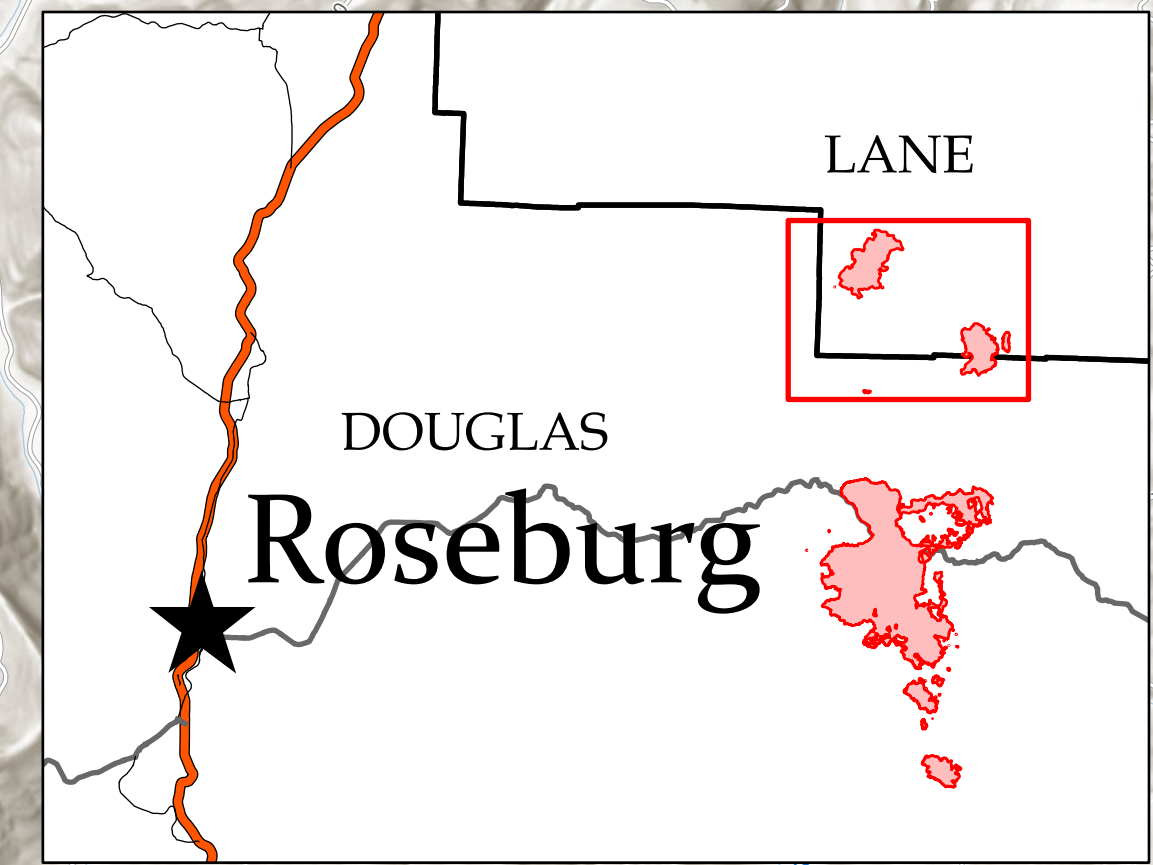

Progression Map

Rough Patch Complex
OR-UPF-000373
08/12/2021 - 24hr

8/12/2021 2127
North American 1983 Datum,
LatLong Grid

Rough Patch Complex - 7,778 ac. 08/11/2021 @ 2058

Rough Patch Complex - North Side Fire Progression

20210730 @ 0126 0.6 +0.6
20210730 @ 2316 87.6 +87.0
20210801 @ 1106 348.7 +261.1
20210802 @ 2038 568.3 +219.6
20210804 @ 2142 1182.0 +613.8
20210805 @ 2121 1527.5 +345.5
20210807 @ 0046 1914.4 +386.8
20210807 @ 2140 2127.8 +213.5
20210808 @ 2010 3034.8 +906.9
20210809 @ 2041 3720.2 +685.4
20210810 @ 2108 4445.4 +725.3
20210811 @ 2058 5573.8 +1128.4