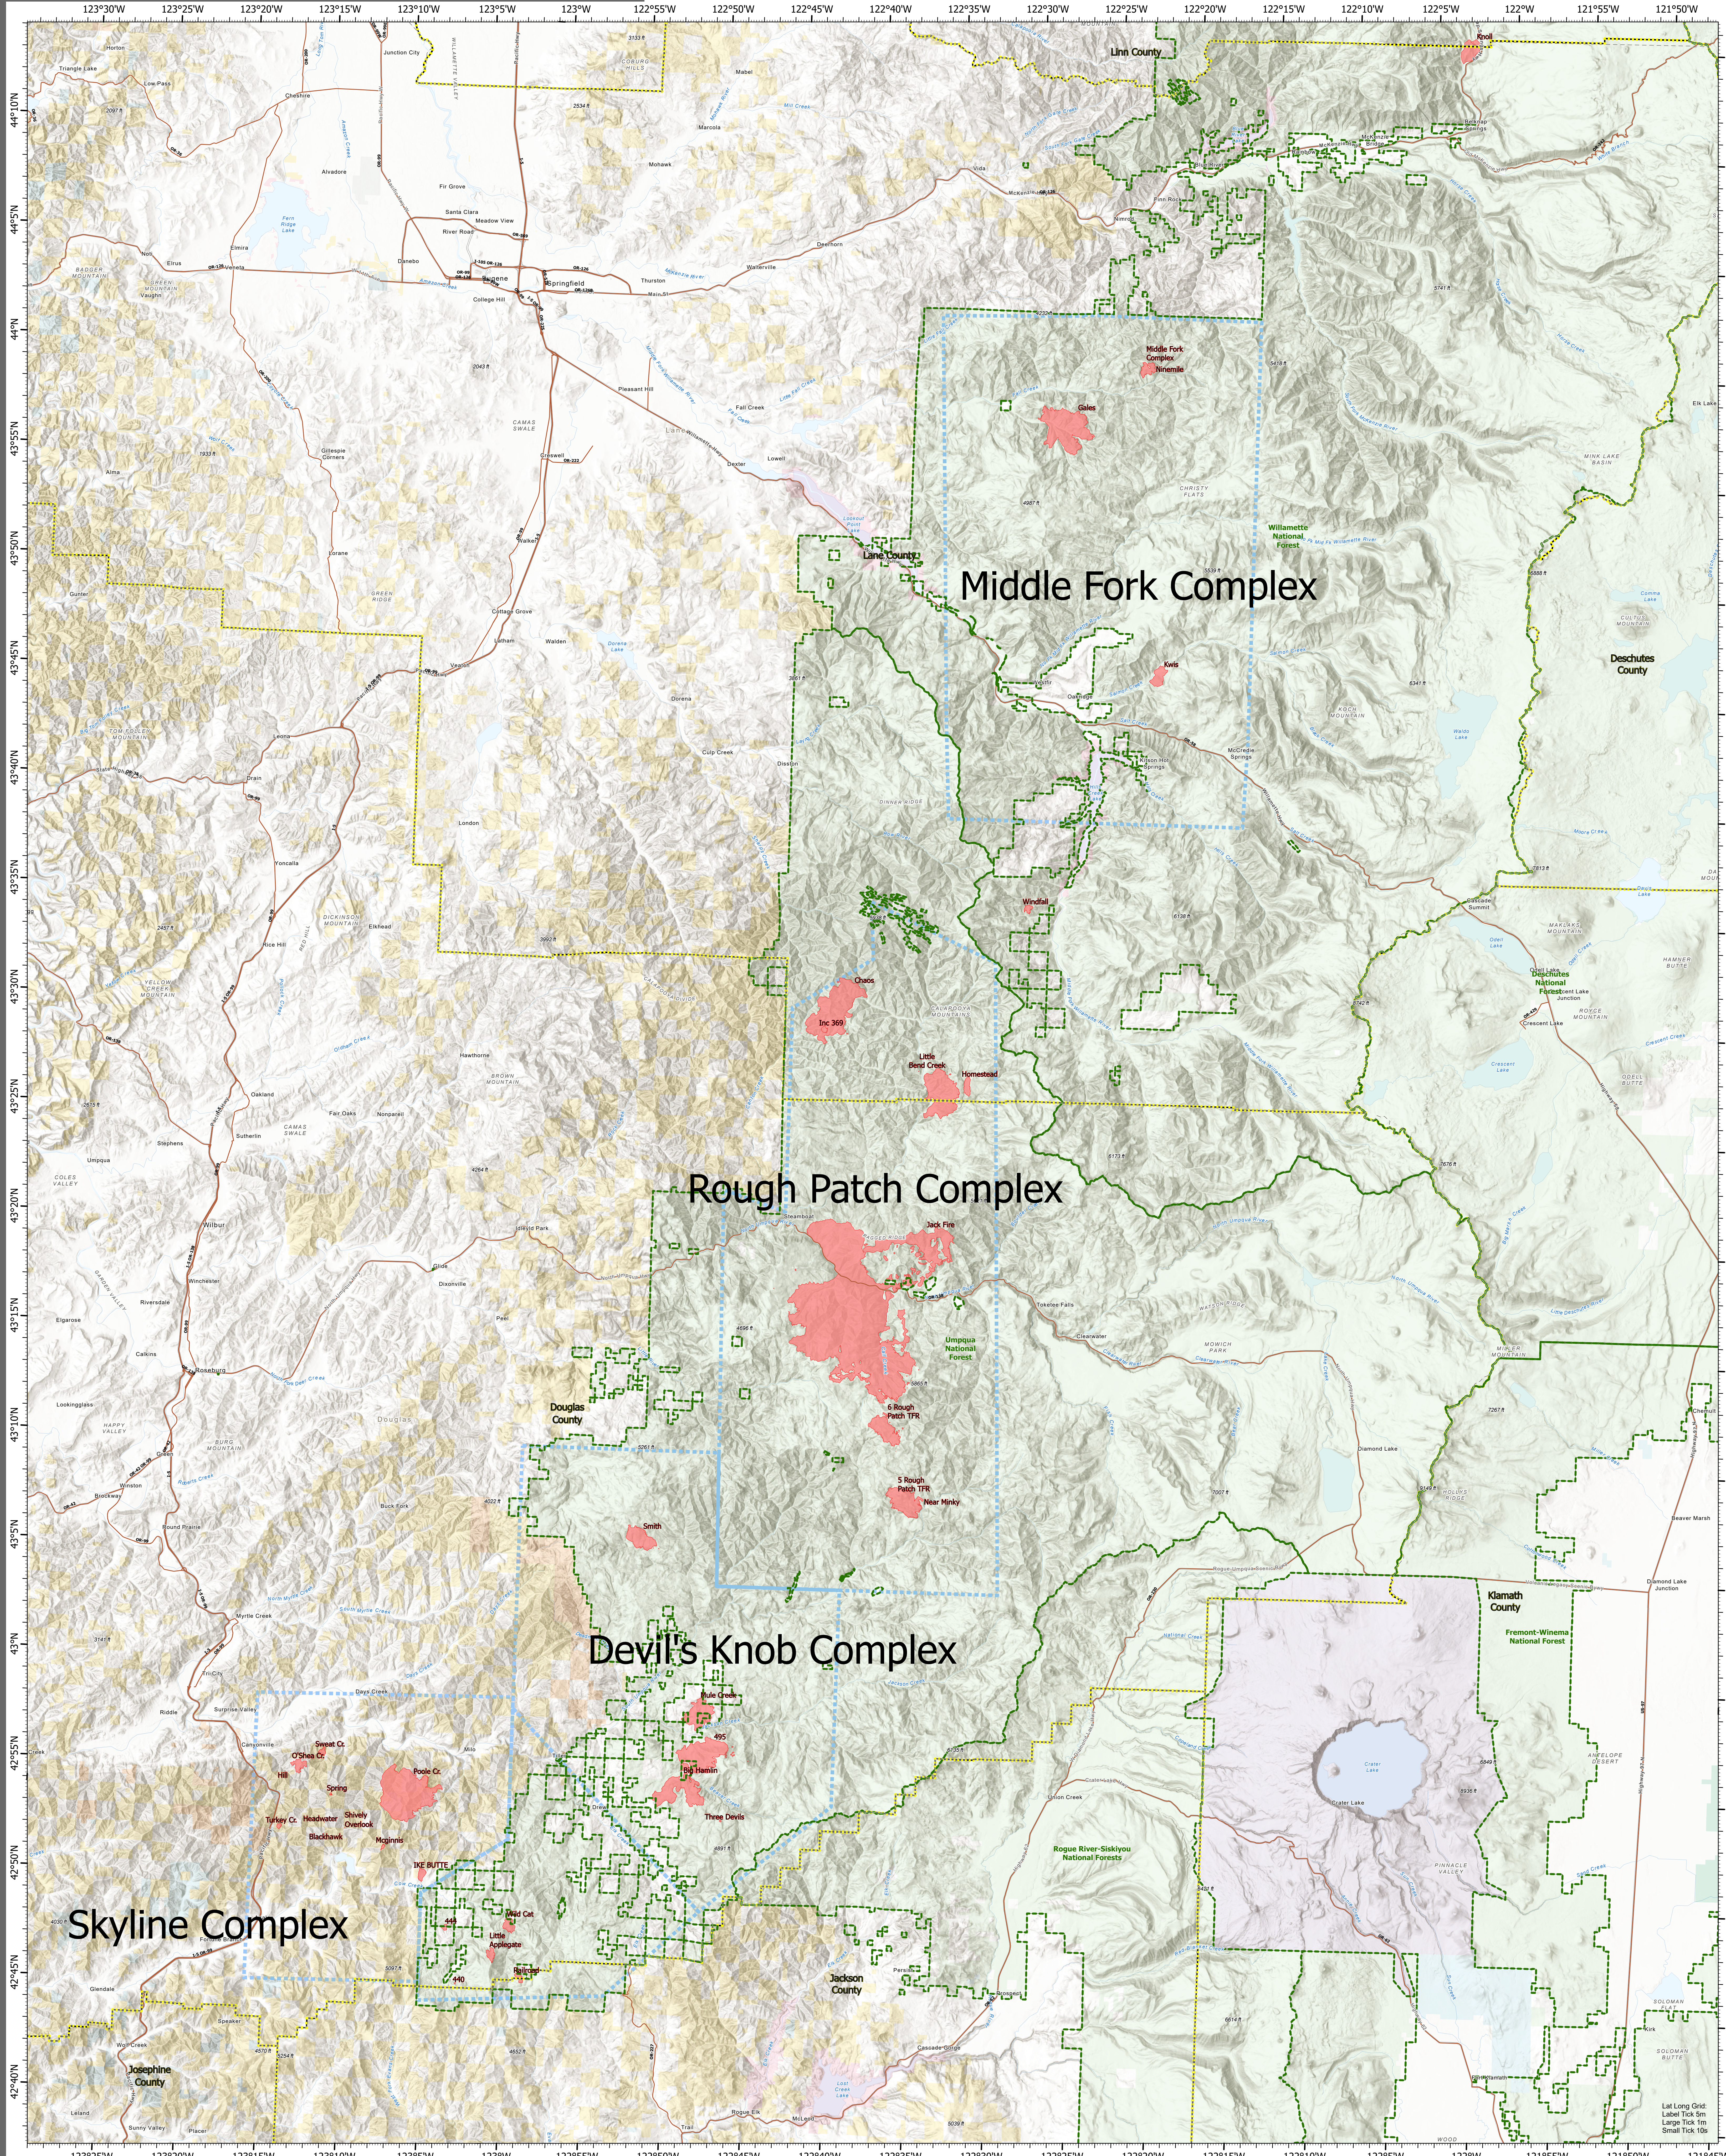

PLANNING

REGIONAL THEATRE OF OPERATIONS OF OPERATIONS

08/12/2021 - 24 HR

- Wildfire
- Highways
- Countyline
- County
- Administrative Forest
- Temporary Flight Restriction
- National Park Service (NPS)
- Other Federal
- State
- Bureau of Land Management (BLM)
- Department of Defense (DOD)
- Local Government
- Private
- Undetermined

00.51 2 3 Miles