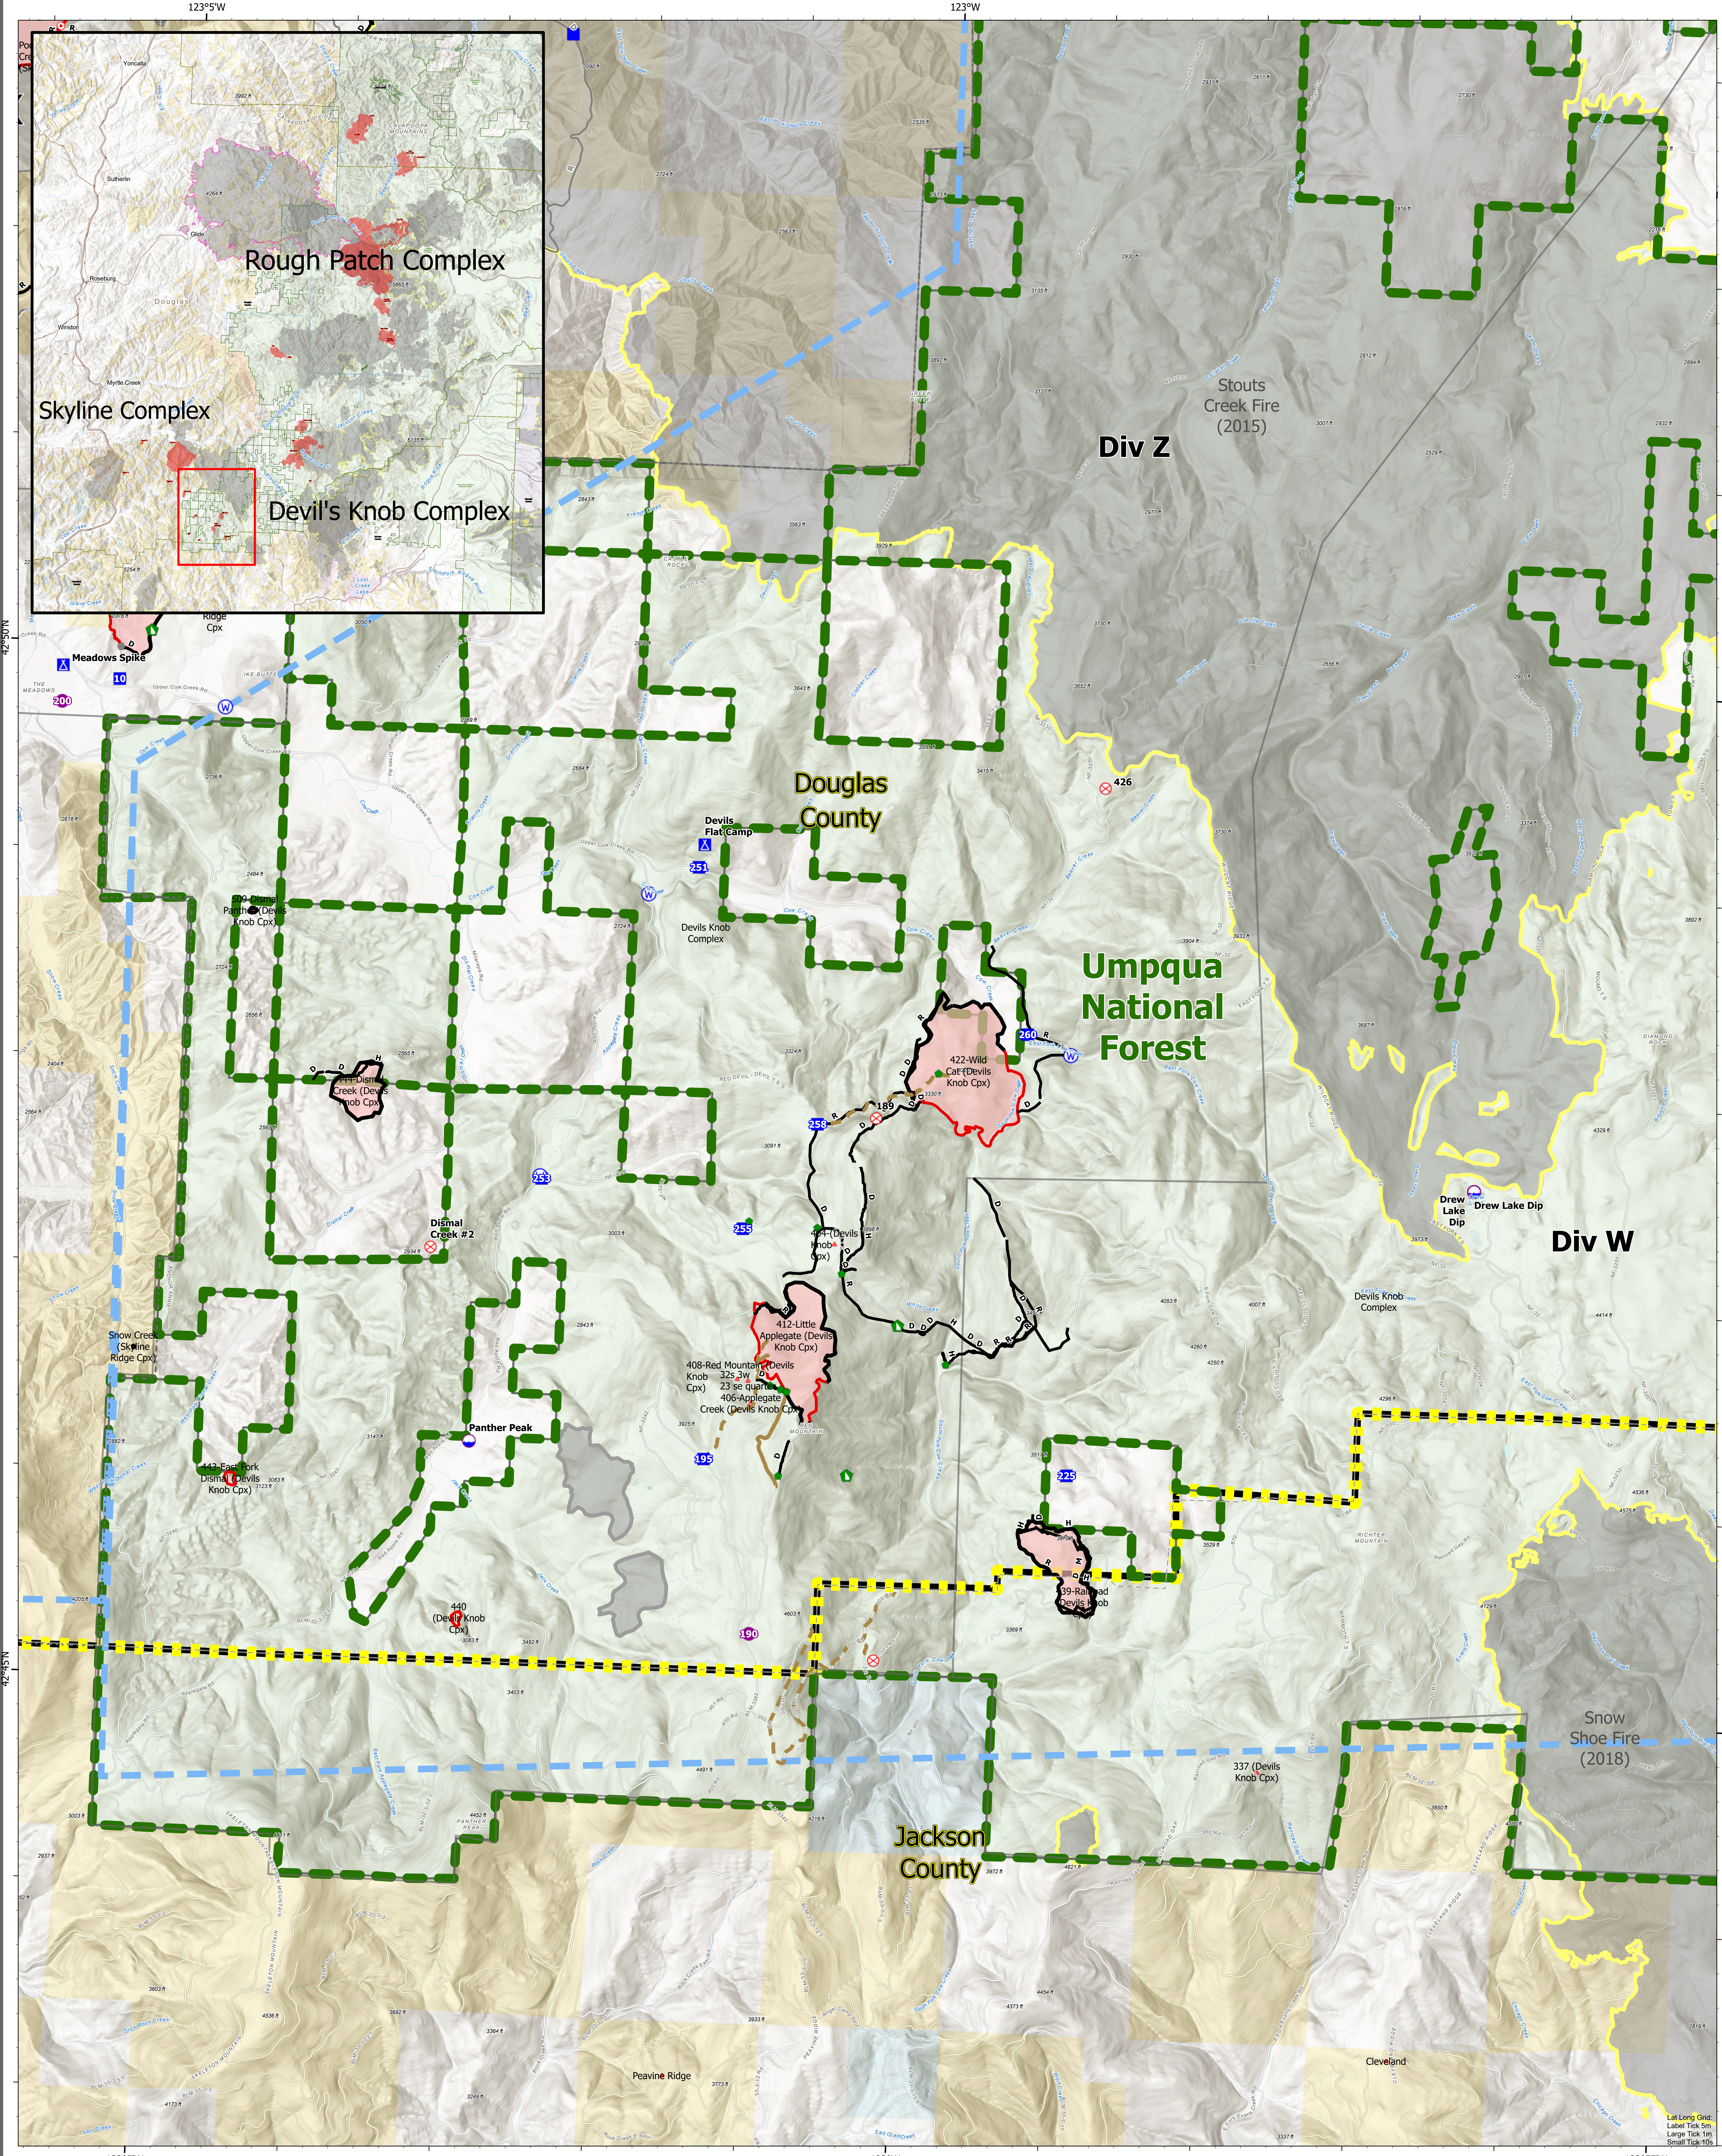

PLANNING

DEVILS KNOB WILD CAT/APPLEGATE

08/14/2021 - 24 HR

REGIONAL THEATRE OF OPERATIONS

<ul style="list-style-type: none"> Administrative Forest County NWCC Fire History NWCC Fire History (2000-2020) 2000-2009 2010-2014 2015-2019 	<ul style="list-style-type: none"> SMA GRP Bureau of Land Management (BLM) State US Forest Service (USFS) Private Event Line Completed Dozer Line 	<ul style="list-style-type: none"> Completed Hand Line Completed Mixed Construction Line Completed Road as Line Planned Dozer Line Planned Road as Line Repair Line Road Repair Temporary Flight Restriction 	<ul style="list-style-type: none"> Fire Edge Contained Line Event Polygon Center Wildfire Daily Fire Perimeter Label Point 	<ul style="list-style-type: none"> Drop Point Camp Hot Spot - Spot Fire Value at Risk Other 	<ul style="list-style-type: none"> Road Repair Repair Point Landing or Log Deck Dozer Push Water Source 	<ul style="list-style-type: none"> Event Line Completed Dozer Line Completed Hand Line Completed Mixed Construction Line Completed Road as Line Planned Dozer Line Planned Road as Line Other 	<ul style="list-style-type: none"> Repair Line Road Repair Temporary Flight Restriction Fire Edge Contained Line Event Polygon Other Wildfire Daily Fire Perimeter
---	---	--	--	---	---	---	--

Datum: NAD 1983