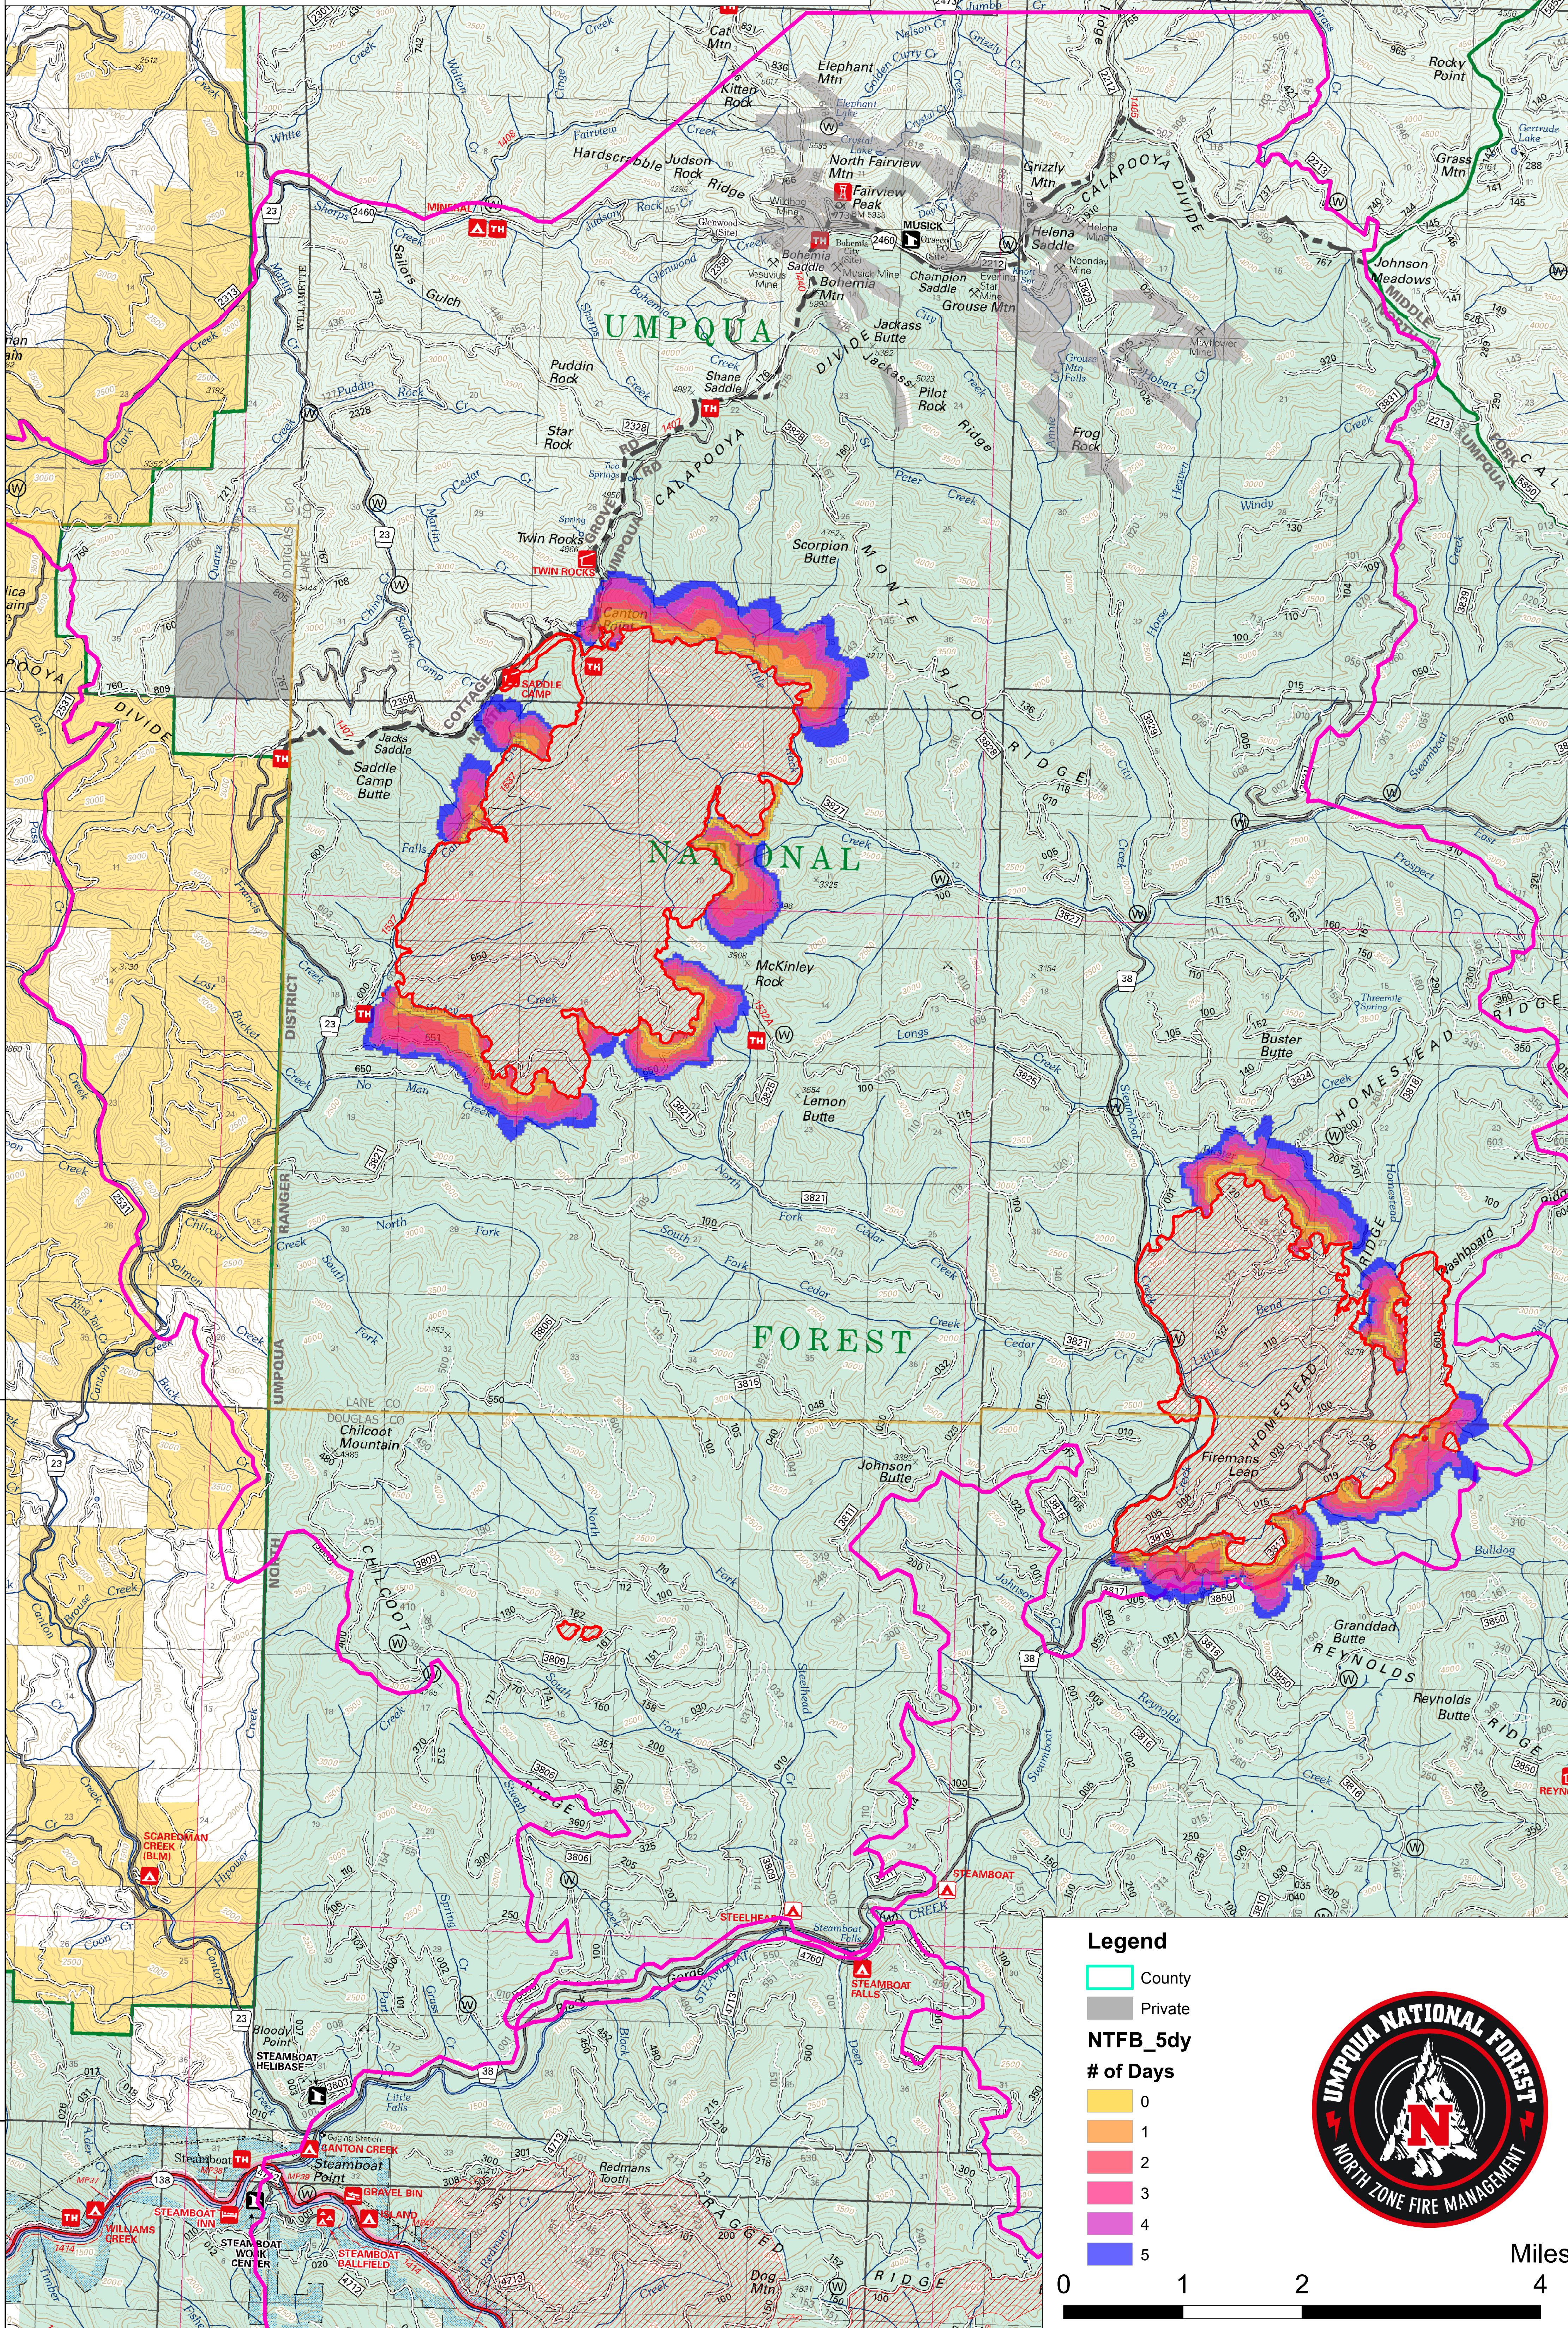

# Rough Patch Complex (North) - 5 Day NTFB (Aug 15)

## Legend

- County
- Private
- NTFB\_5dy**
- # of Days**
- 0
- 1
- 2
- 3
- 4
- 5

Miles