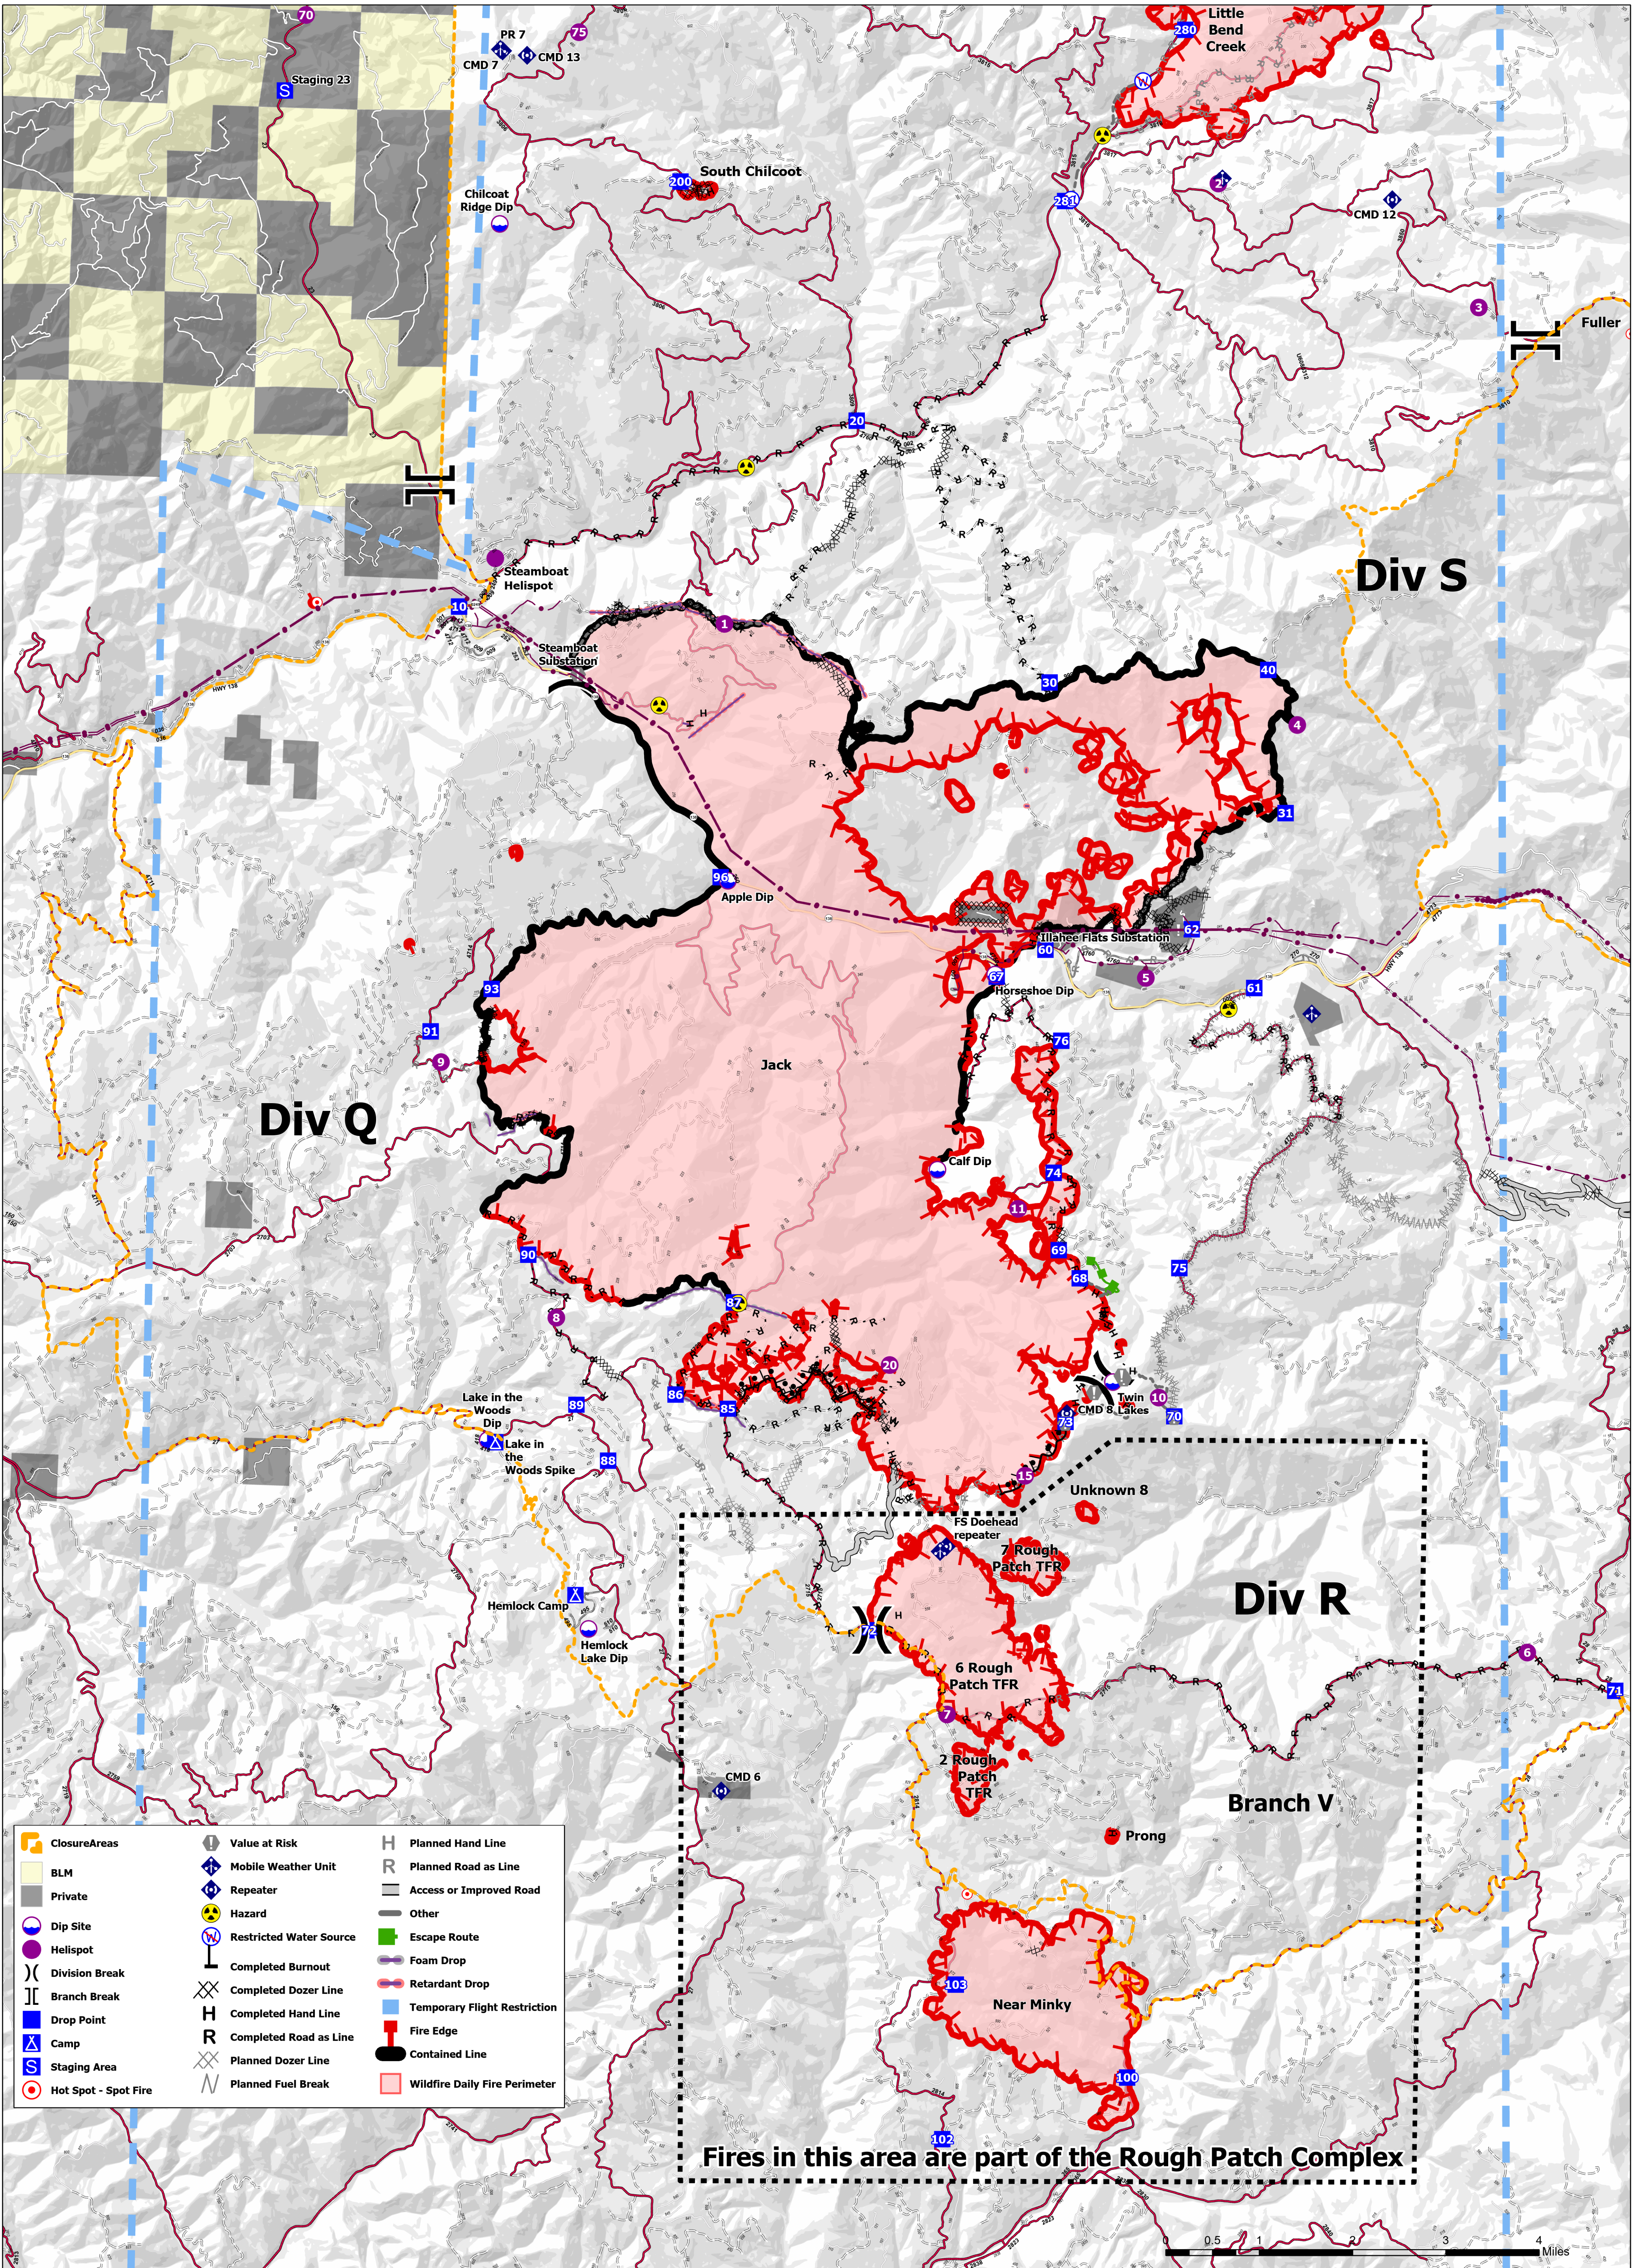

Jack Fire

OR-UPF-000265

Briefing Map
08/15/2021 - 24hr

23,528 ac. on 08/12/2021 @ 2020

Rough Patch Complex

OR-UPF-000373 9,900 ac. on 08/12/2021 @ 2020

- Closure Areas
- BLM
- Private
- Dip Site
- Helispot
- Division Break
- Branch Break
- Drop Point
- Camp
- Staging Area
- Hot Spot - Spot Fire
- Value at Risk
- Mobile Weather Unit
- Repeater
- Hazard
- Restricted Water Source
- Completed Burnout
- Completed Dozer Line
- Completed Hand Line
- Completed Road as Line
- Planned Dozer Line
- Planned Fuel Break
- Planned Hand Line
- Planned Road as Line
- Access or Improved Road
- Escape Route
- Foam Drop
- Retardant Drop
- Temporary Flight Restriction
- Fire Edge
- Contained Line
- Wildfire Daily Fire Perimeter

Fires in this area are part of the Rough Patch Complex