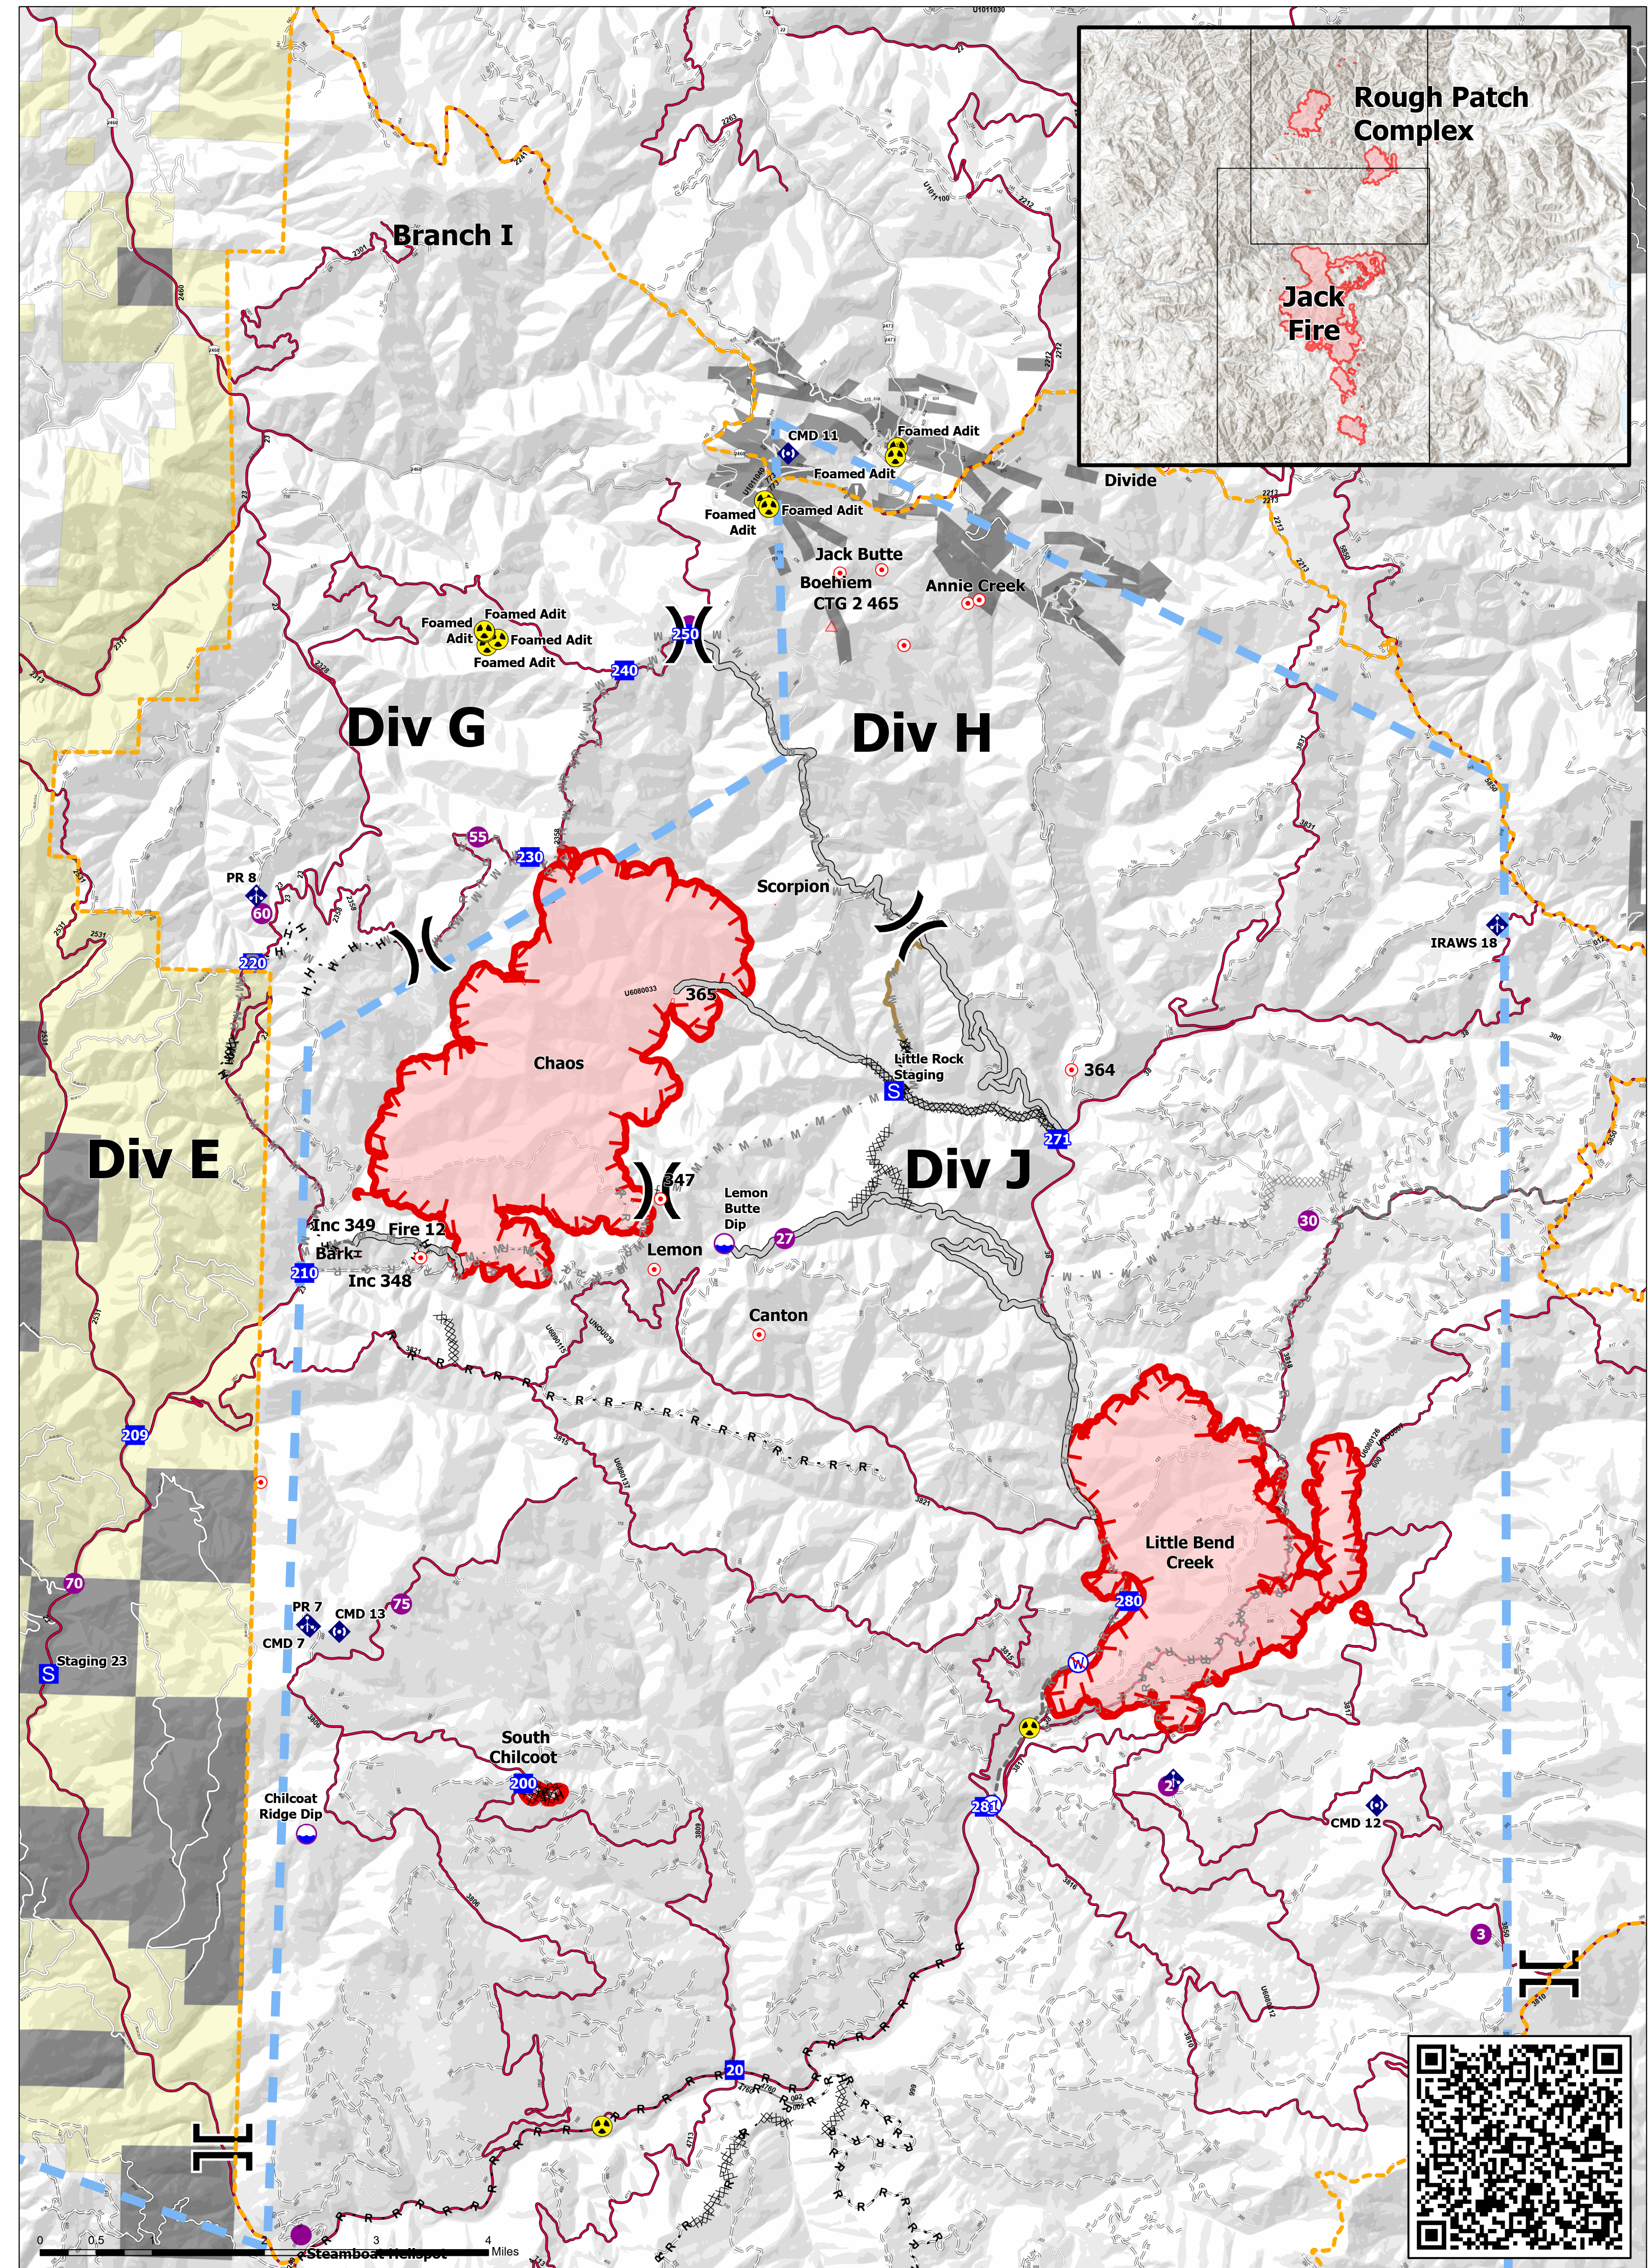

Jack Fire

OR-UPF-000265

Briefing Map
08/15/2021 - 24hr

23,528 ac. on 08/12/2021 @ 2020

Rough Patch Complex

OR-UPF-000373 9,900 ac. on 08/12/2021 @ 2020

- Closure Areas
- BLM
- Private
- Dip Site
- Helispot
- Division Break
- Branch Break
- Drop Point
- Camp
- Staging Area
- Hot Spot - Spot Fire
- Value at Risk
- Mobile Weather Unit
- Repeater
- Hazard
- Restricted Water Source
- Completed Burnout
- Completed Dozer Line
- Completed Hand Line
- Completed Road as Line
- Planned Dozer Line
- Planned Fuel Break
- Planned Hand Line
- Planned Road as Line
- Access or Improved Road
- Escape Route
- Foam Drop
- Retardant Drop
- Temporary Flight Restriction
- Fire Edge
- Contained Line
- Wildfire Daily Fire Perimeter

Fires in this area are part of the Rough Patch Complex