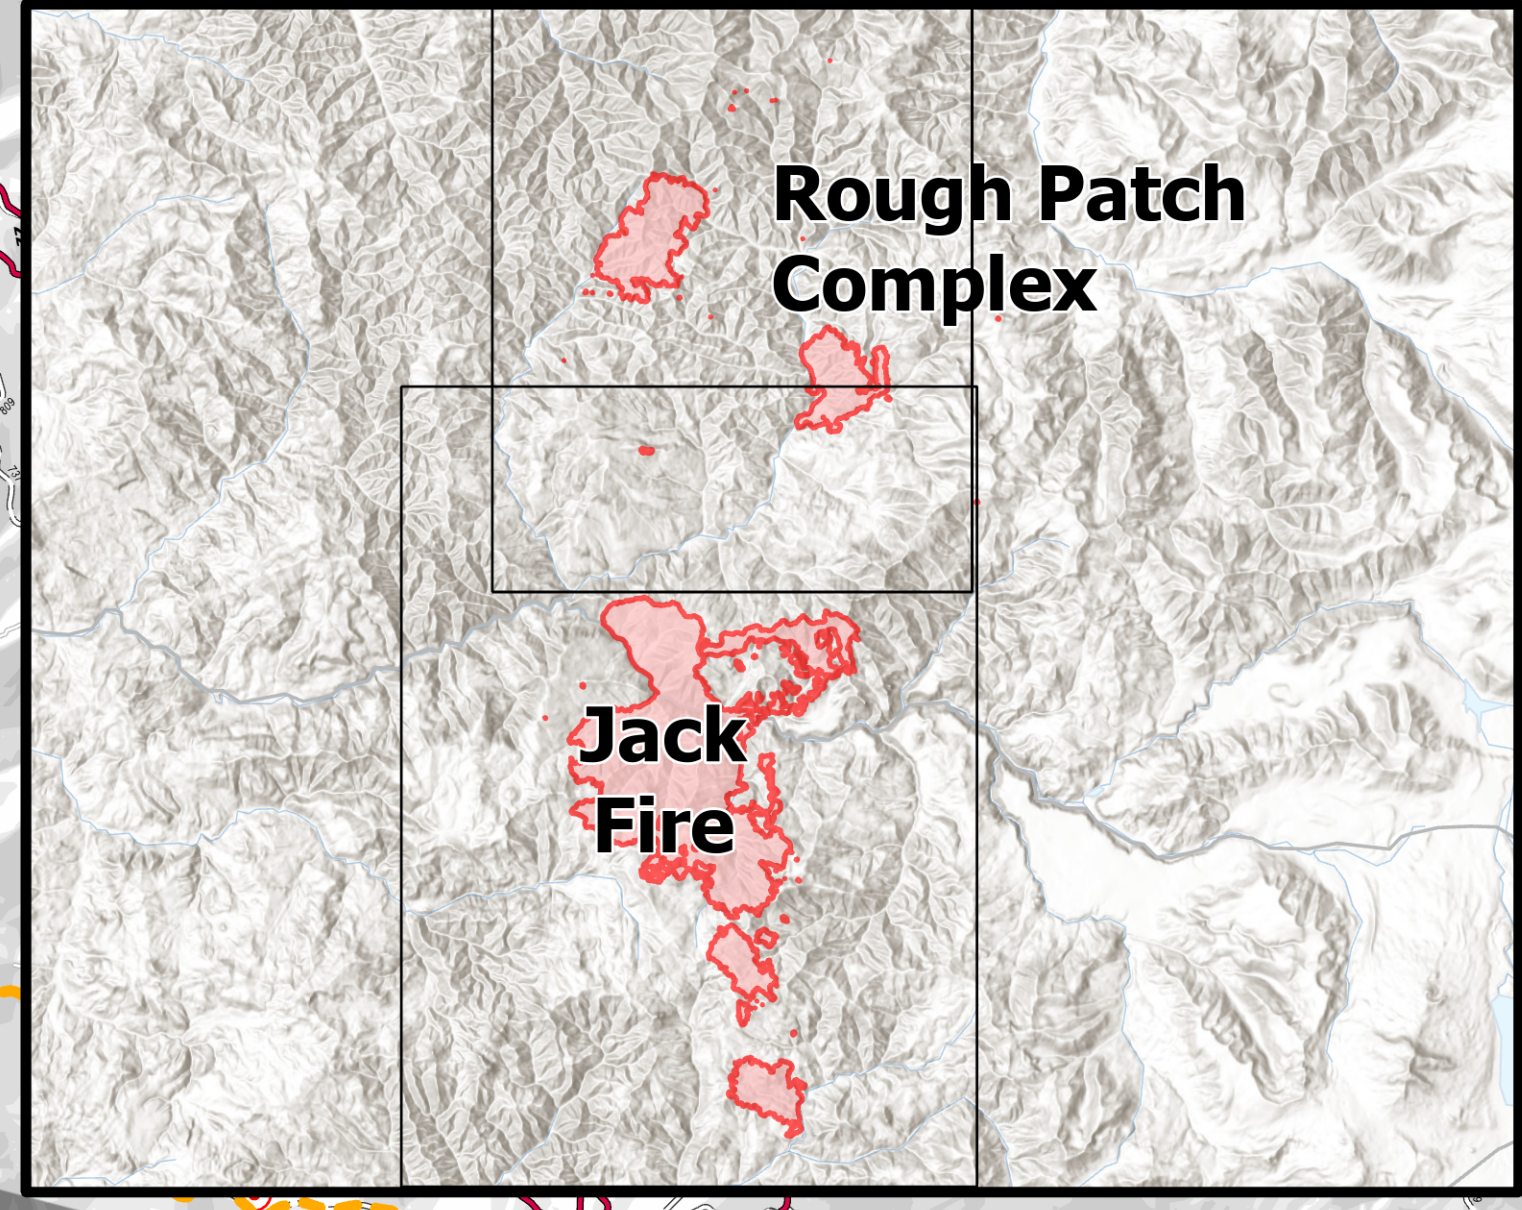

Jack Fire

OR-UPF-000265

Briefing Map
08/15/2021 - 24hr

23,528 ac. on 08/12/2021 @ 2020

Rough Patch Complex

OR-UPF-000373 9,900 ac. on 08/12/2021 @ 2020

- Closure Areas
- BLM
- Private
- Dip Site
- Helispot
- Division Break
- Branch Break
- Drop Point
- Camp
- Staging Area
- Hot Spot - Spot Fire
- Value at Risk
- Mobile Weather Unit
- Repeater
- Hazard
- Restricted Water Source
- Completed Burnout
- Completed Dozer Line
- Completed Hand Line
- Completed Road as Line
- Planned Dozer Line
- Planned Fuel Break
- Planned Hand Line
- Planned Road as Line
- Access or Improved Road
- Escape Route
- Foam Drop
- Retardant Drop
- Temporary Flight Restriction
- Fire Edge
- Contained Line
- Wildfire Daily Fire Perimeter

Fires in this area are part of the Rough Patch Complex