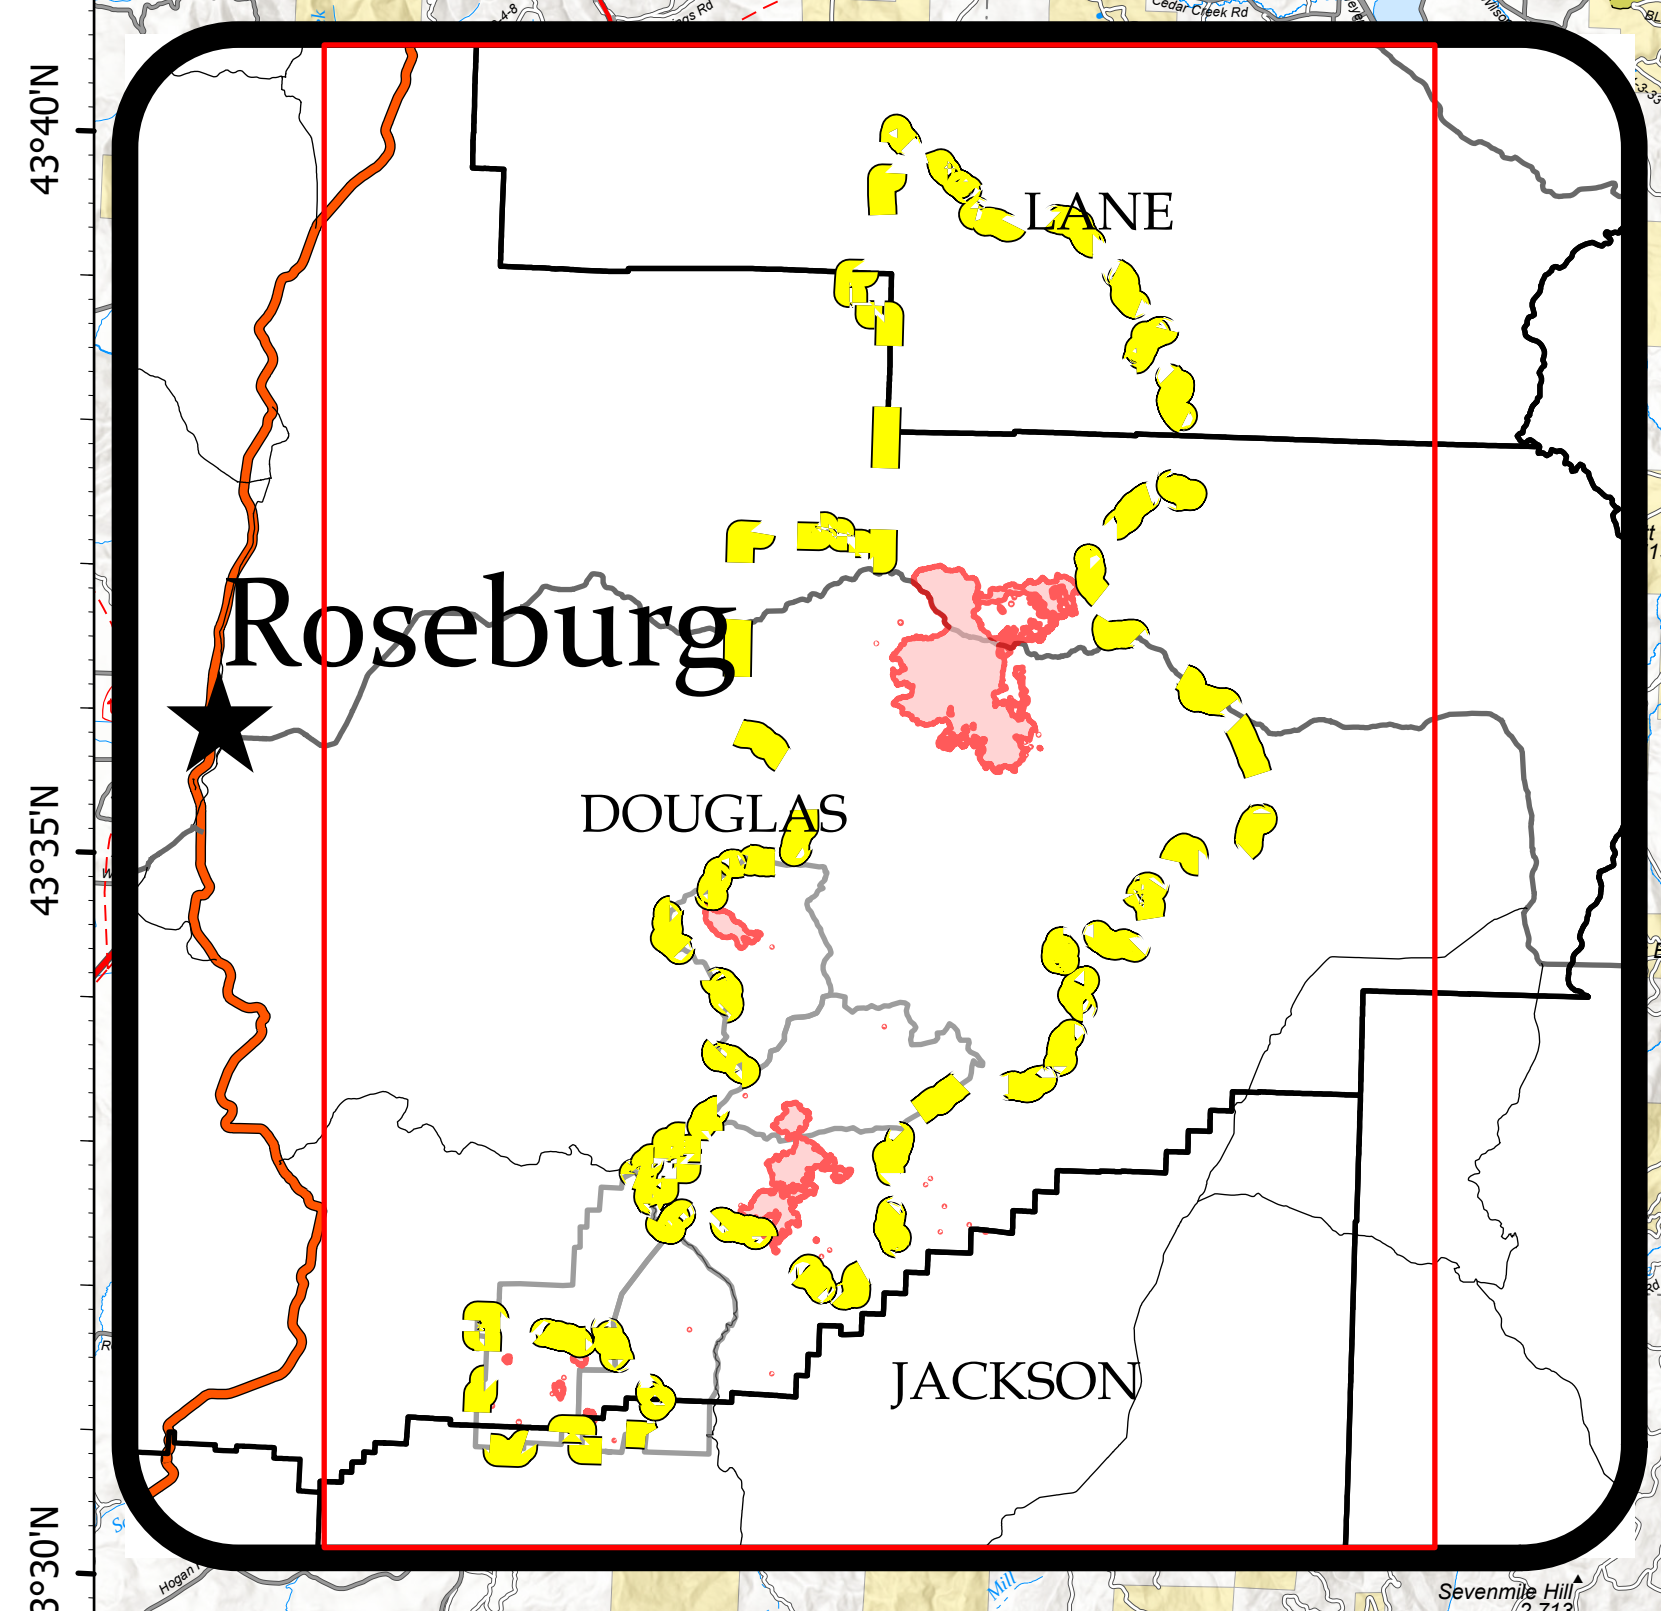

123°15'W 123°10'W 123°5'W 123°W 122°55'W 122°50'W 122°45'W 122°40'W 122°35'W 122°30'W 122°25'W 122°20'W 122°15'W

Closure Map

Jack Fire / Rough Patch Complex / Devil's Knob Complex

8/16/2021

Legend

- Fire Perimeter
- Closure Areas
- Manned Closure
- Soft Closure
- Soft Closure Needed

Closure Area

123°10'W 123°5'W 123°W 122°55'W 122°50'W 122°45'W 122°40'W 122°35'W 122°30'W 122°25'W 122°20'W 122°15'W