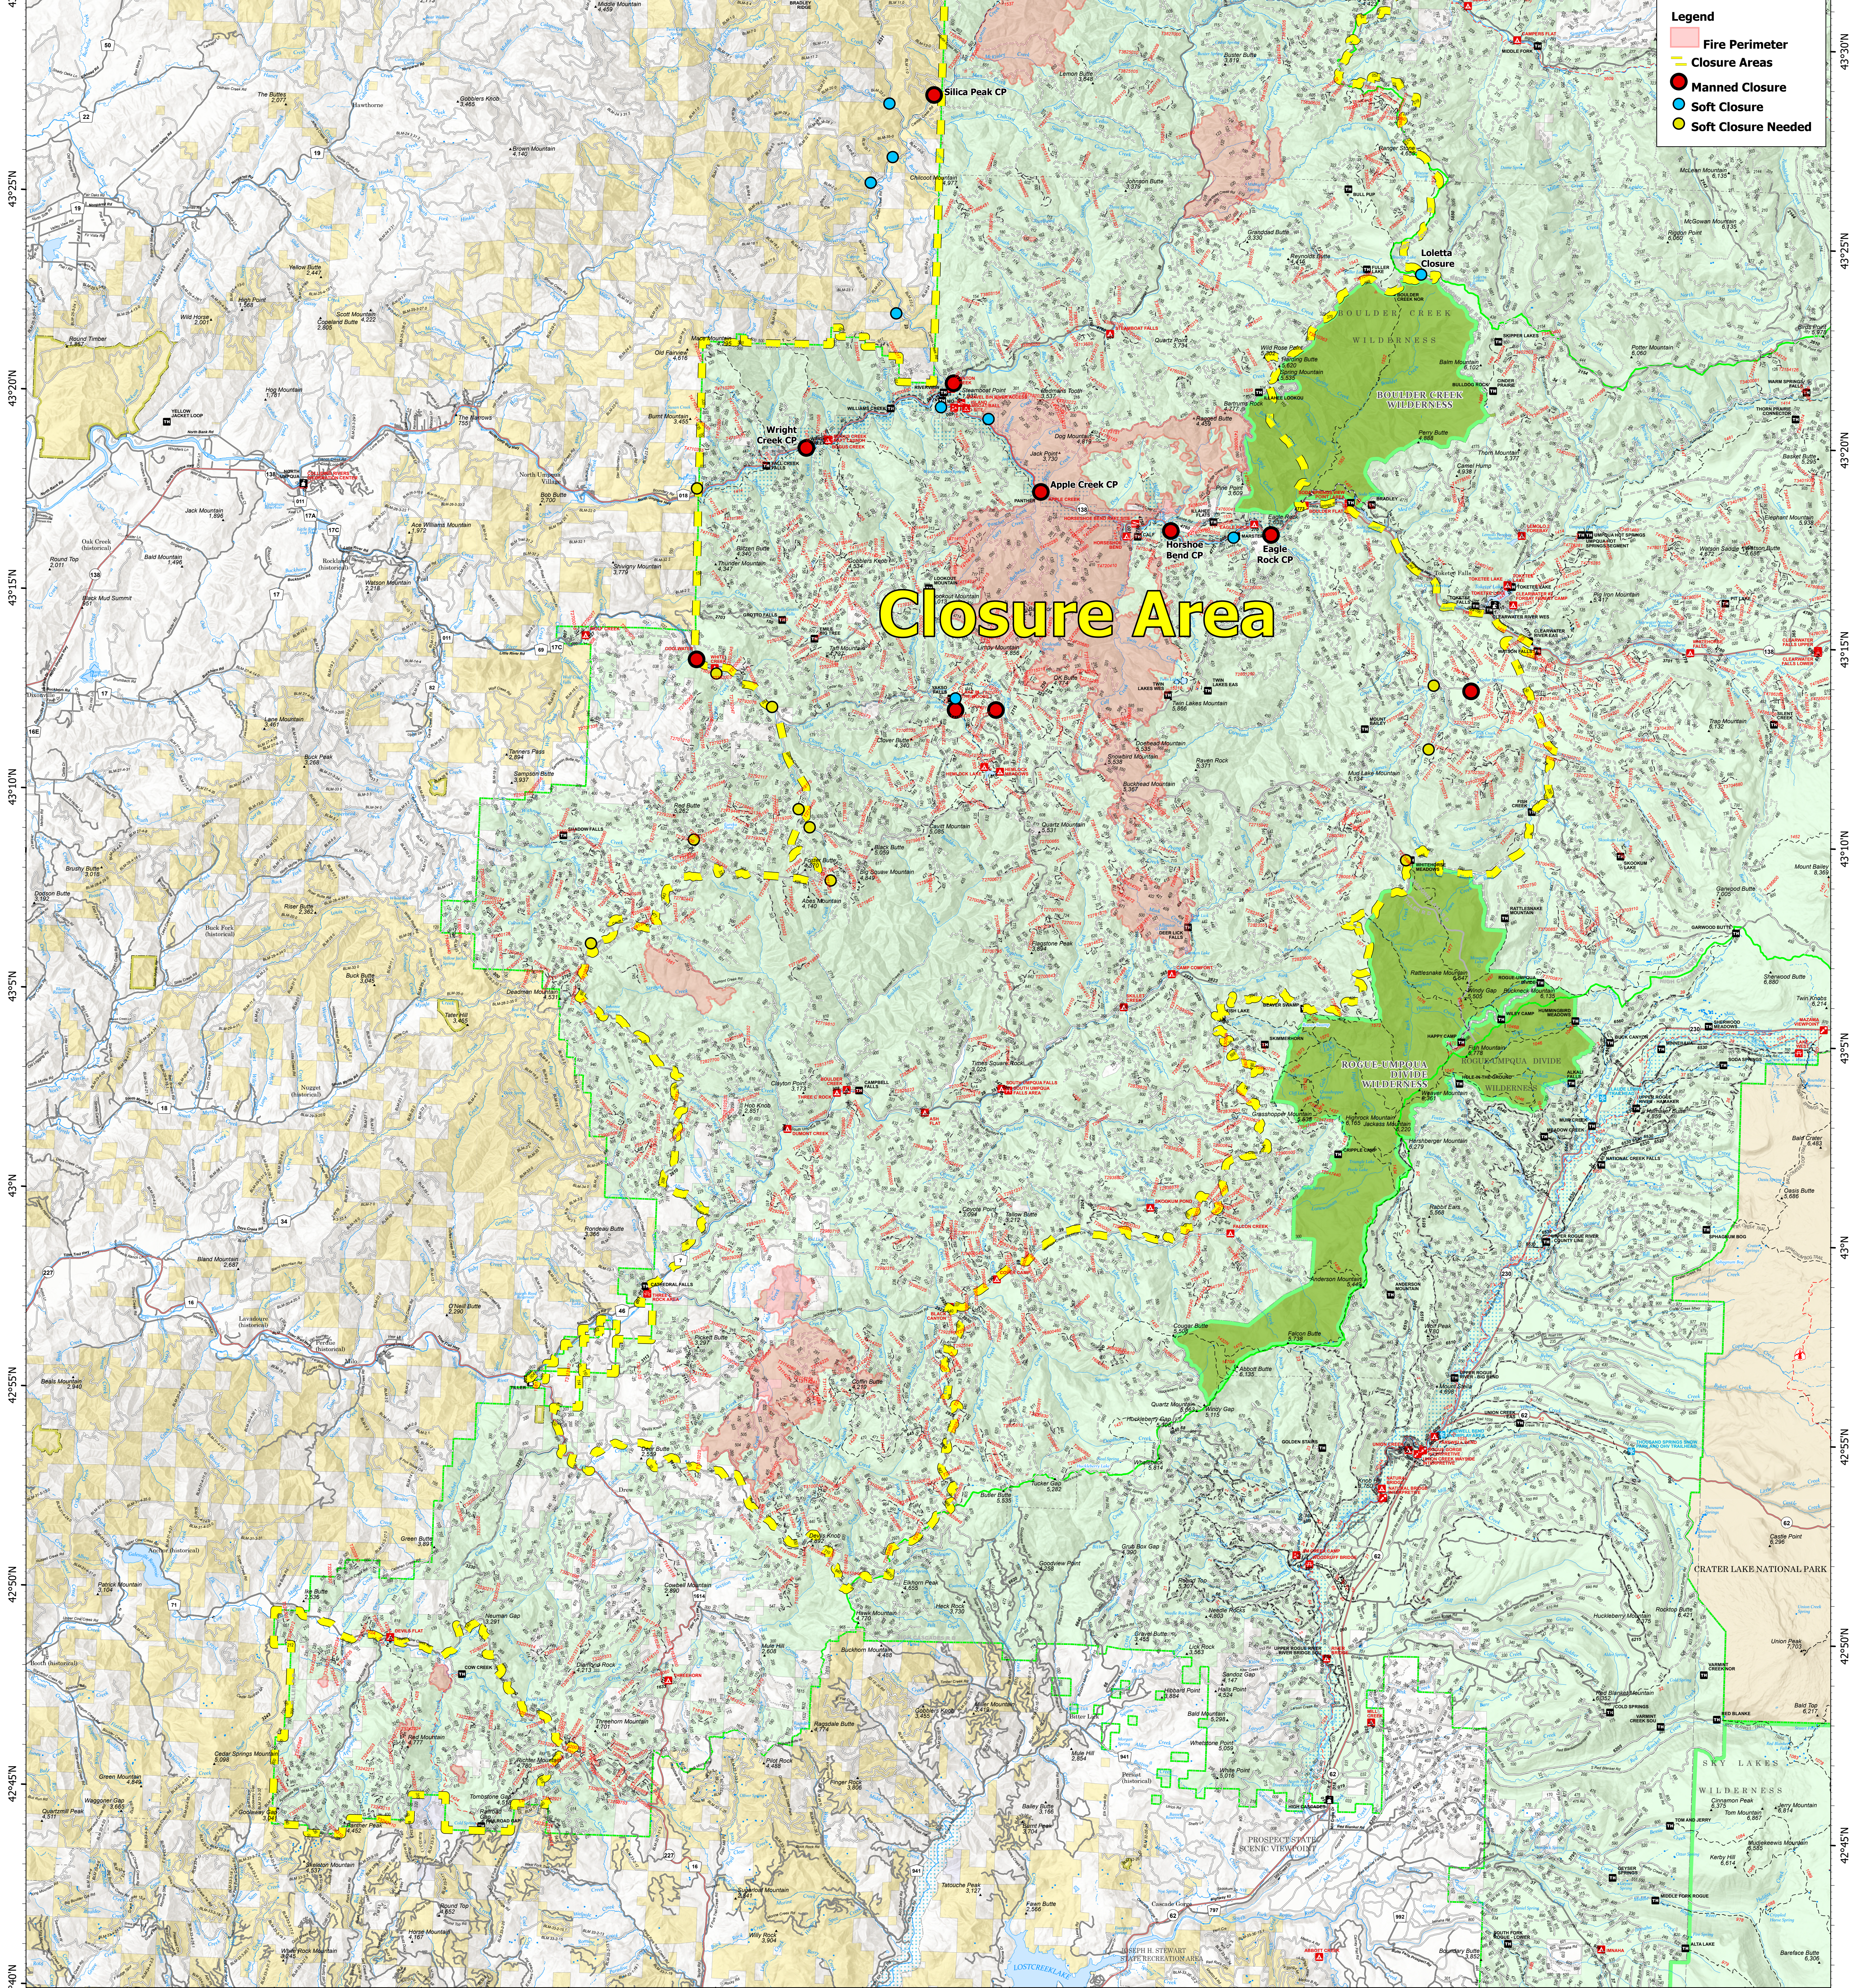

123°15'W 123°10'W 123°5'W 123°W 122°55'W 122°50'W 122°45'W 122°40'W 122°35'W 122°30'W 122°25'W 122°20'W 122°15'W

Closure Map

Jack Fire / Rough Patch Complex / Devil's Knob Complex

8/16/2021

Legend

- Fire Perimeter
- Closure Areas
- Manned Closure
- Soft Closure
- Soft Closure Needed

Closure Area

123°10'W 123°5'W 123°W 122°55'W 122°50'W 122°45'W 122°40'W 122°35'W 122°30'W 122°25'W 122°20'W 122°15'W