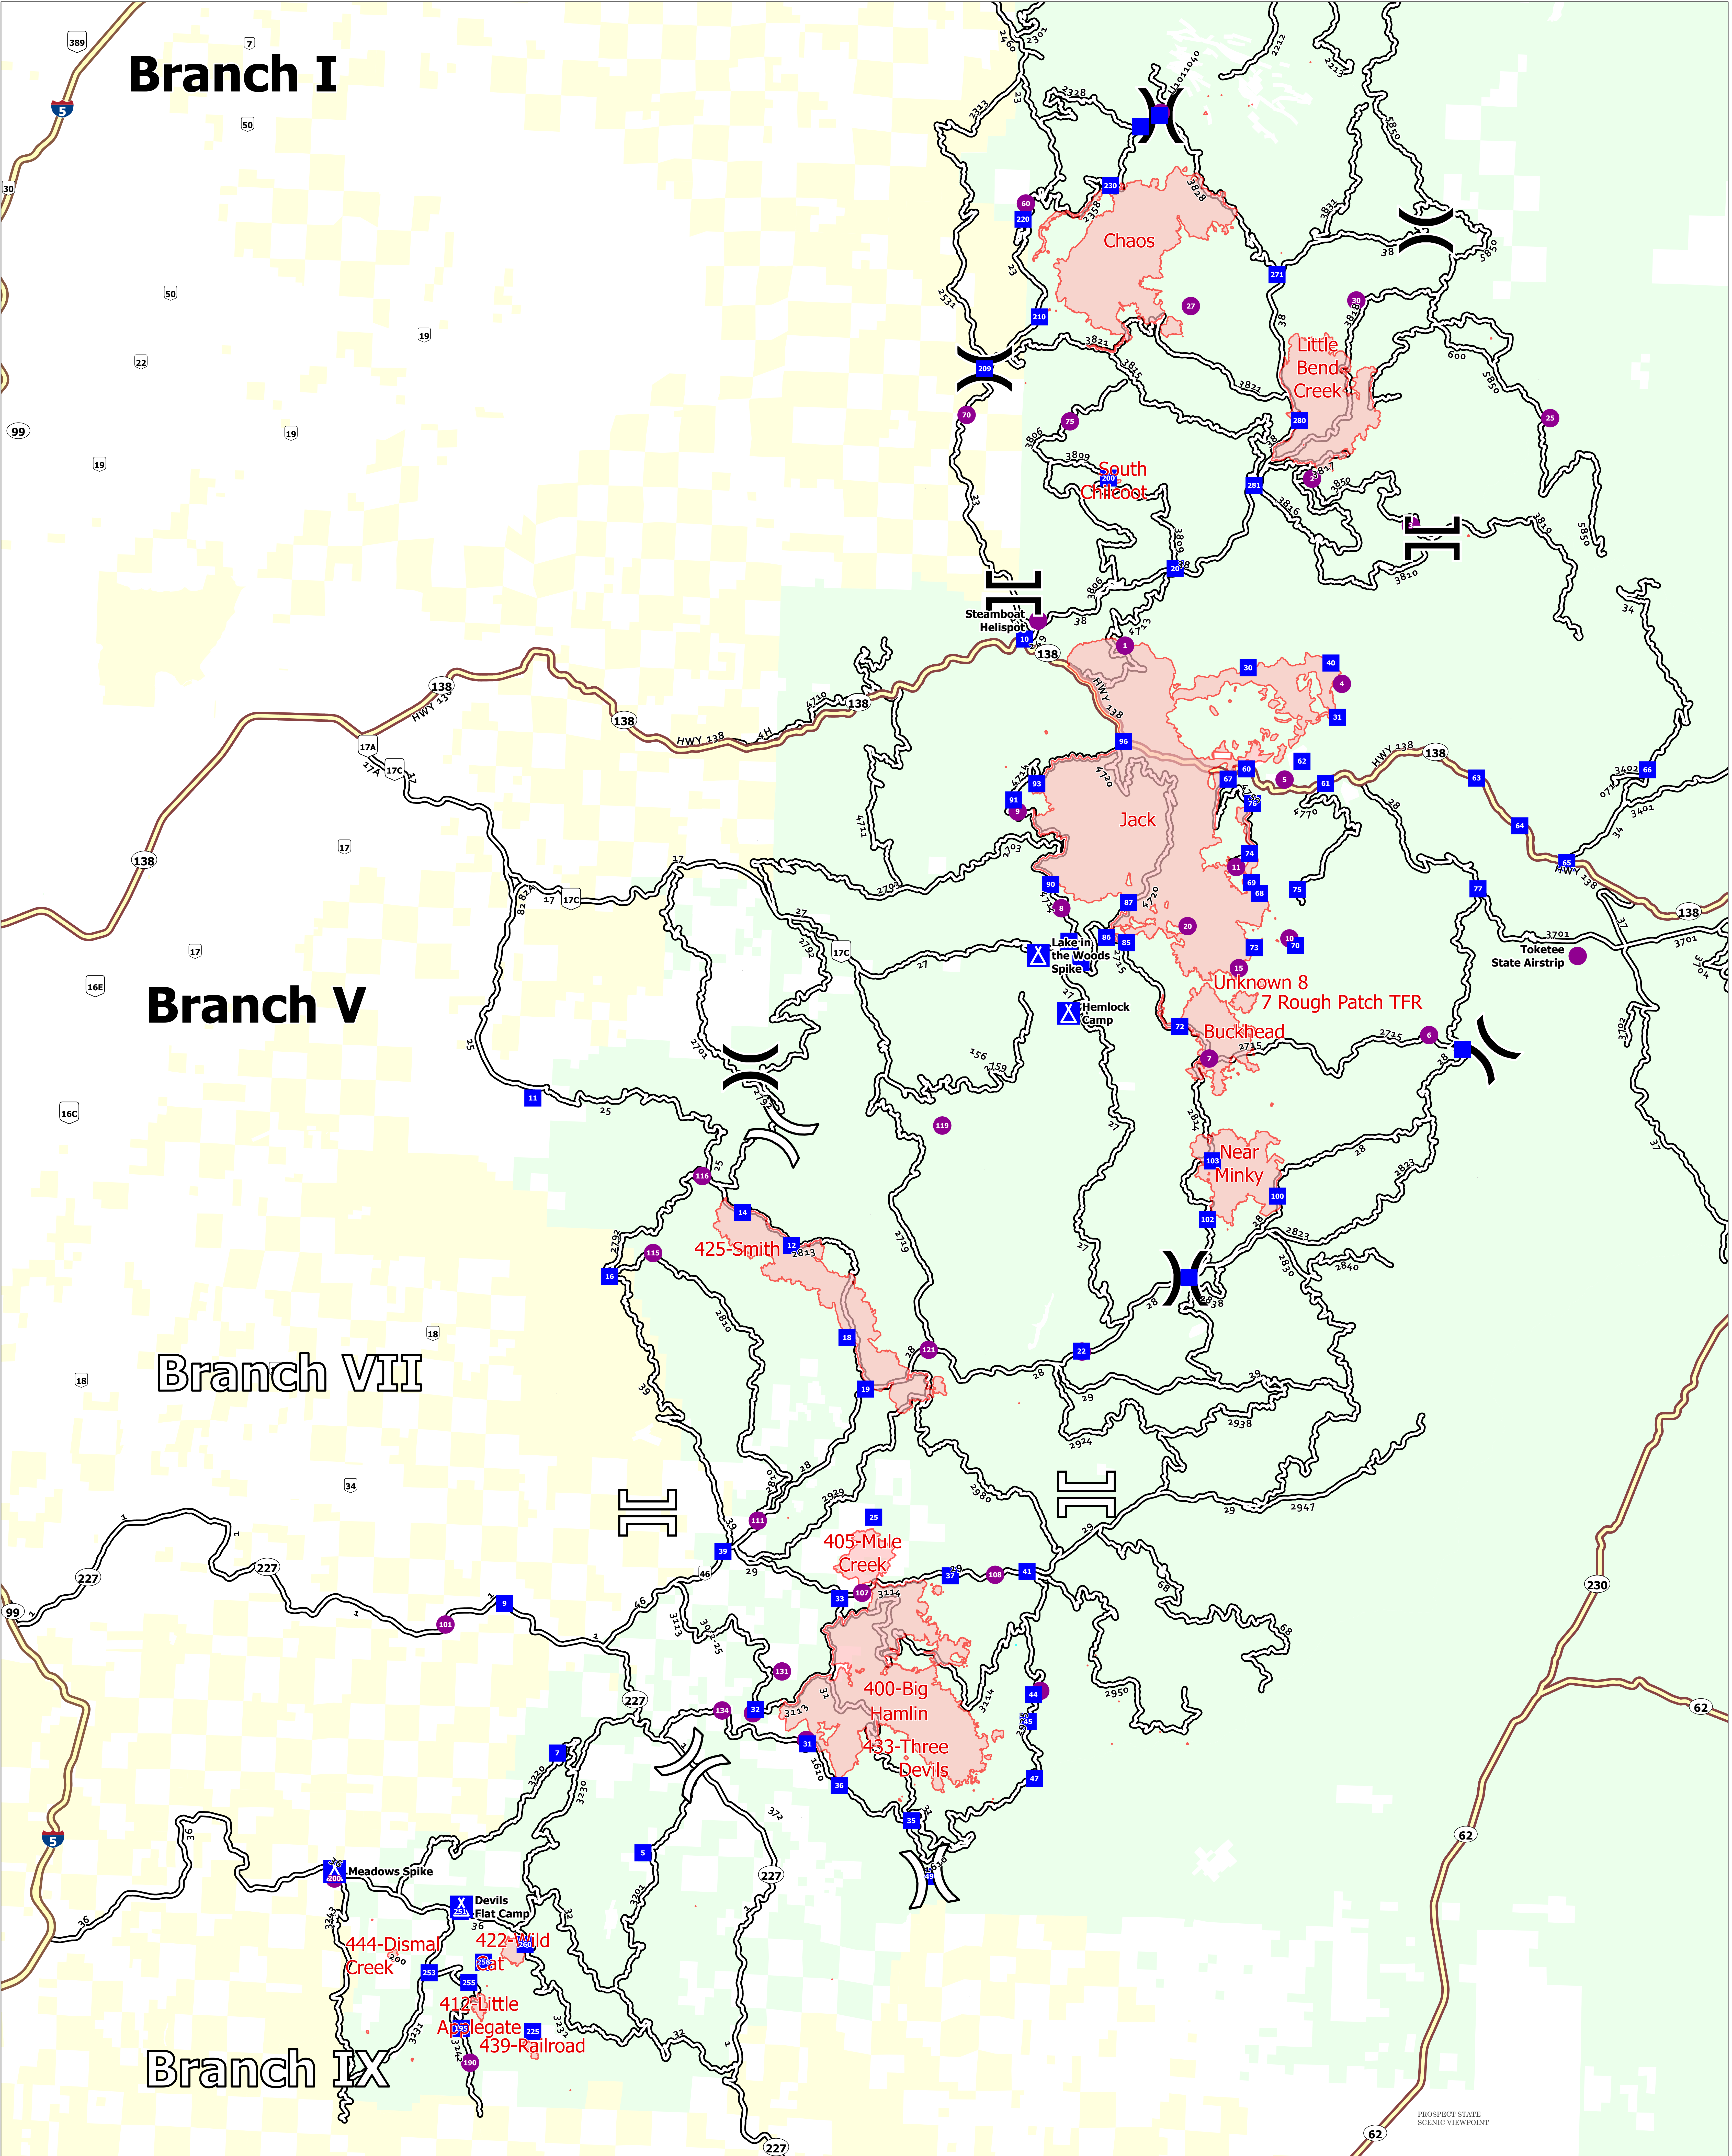

# Branch I

# Branch V

# Branch VII

## Transportation Overview

Rough Patch Complex: 17,444 Ac  
 Jack Fire: 23,731 Ac  
 Devil's Knob Complex: 17,088 Ac  
 08/20/2021

- Division Break Devil's Knob
- Branch Break Devil's Knob
- Helispot
- Division Break Rough Patch
- Branch Break Rough Patch
- Drop Point
- Camp
- Wildfire Daily Fire Perimeter
- Bureau of Land Management Land
- Forest Service Land