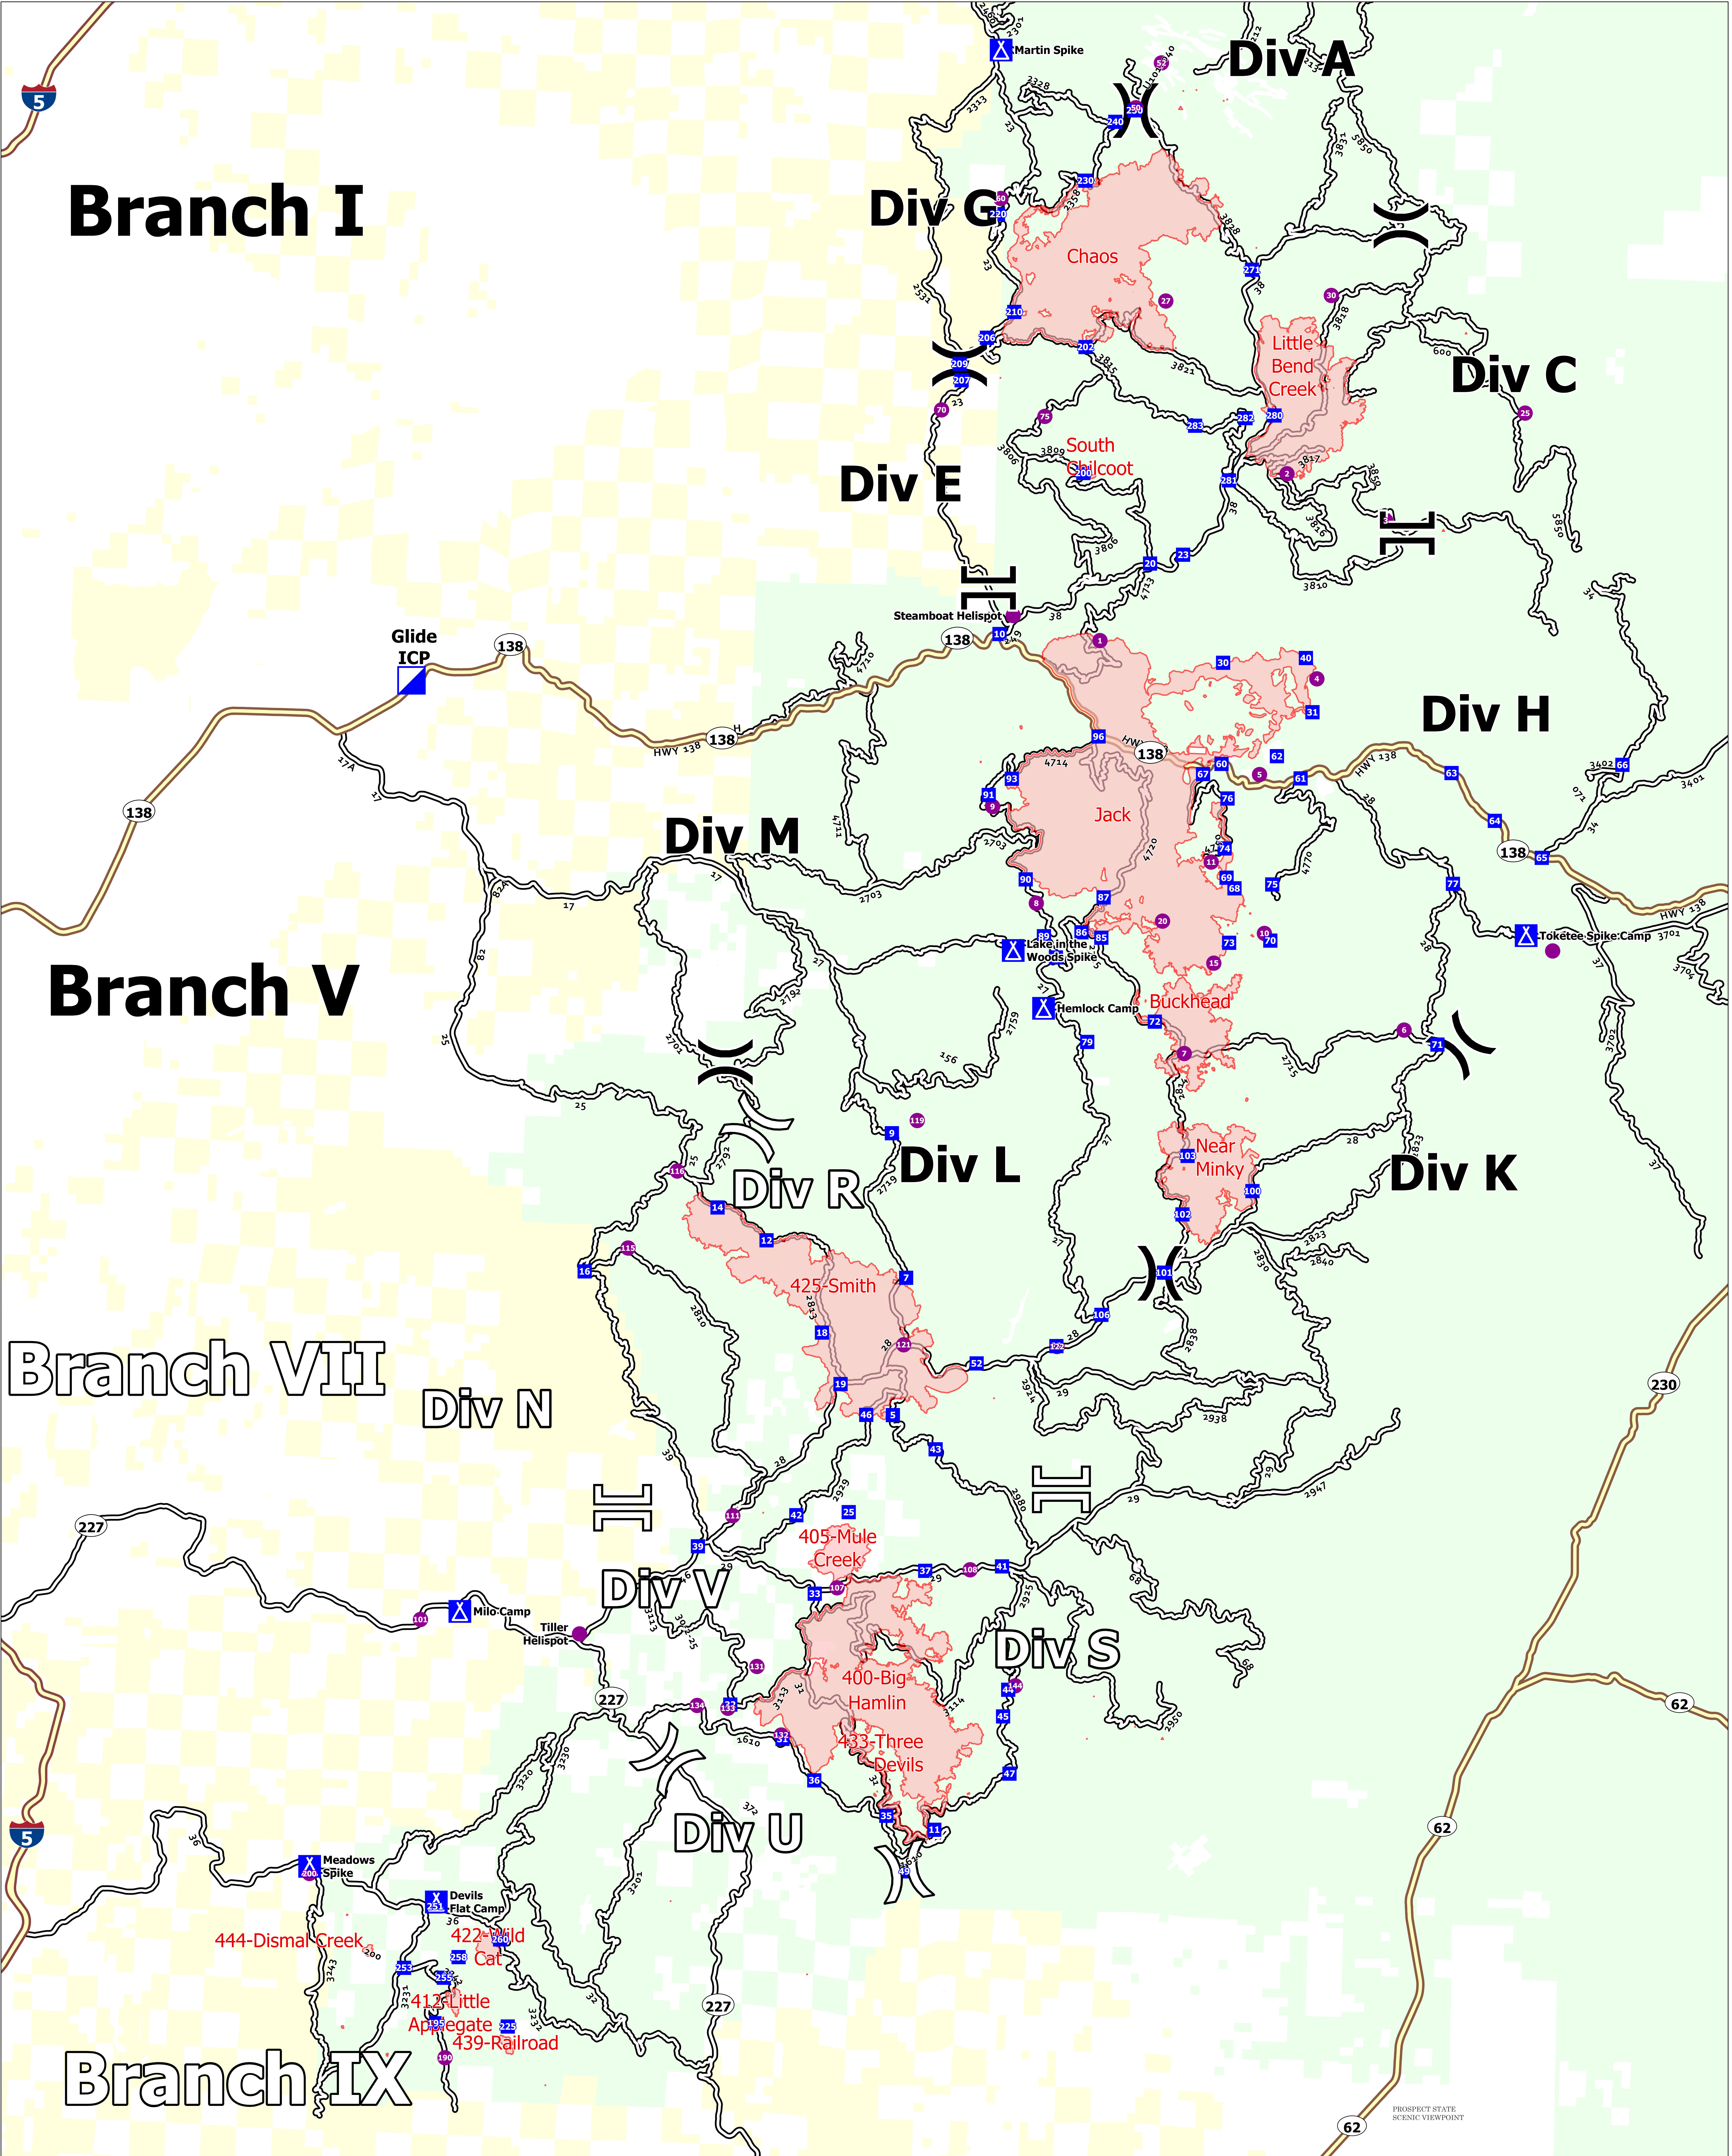

Branch I

Div G

Div A

Div C

Div E

Div H

Div M

Branch V

Div R

Div L

Div K

Branch VII

Div N

Div V

Div S

Div U

Branch IX

Transportation Overview August 25, 2021

Rough Patch Complex: 24,670 Ac
 Jack Fire: 23,802 Ac
 Devil's Knob Complex: 24,662 Ac

- Helispot
- Division Break Rough Patch
- Branch Break Rough Patch
- Division Break Devil's Knob
- Branch Break Devil's Knob
- Incident Command Post
- Drop Point
- Camp
- Division Break Devil's Knob
- Branch Break Devil's Knob
- Wildfire Daily Fire Perimeter
- Interstate
- Primary Highway
- Arterial Roads
- Forest Service Land
- Bureau of Land Management Land

PROSPECT STATE
SCENIC VIEWPOINT