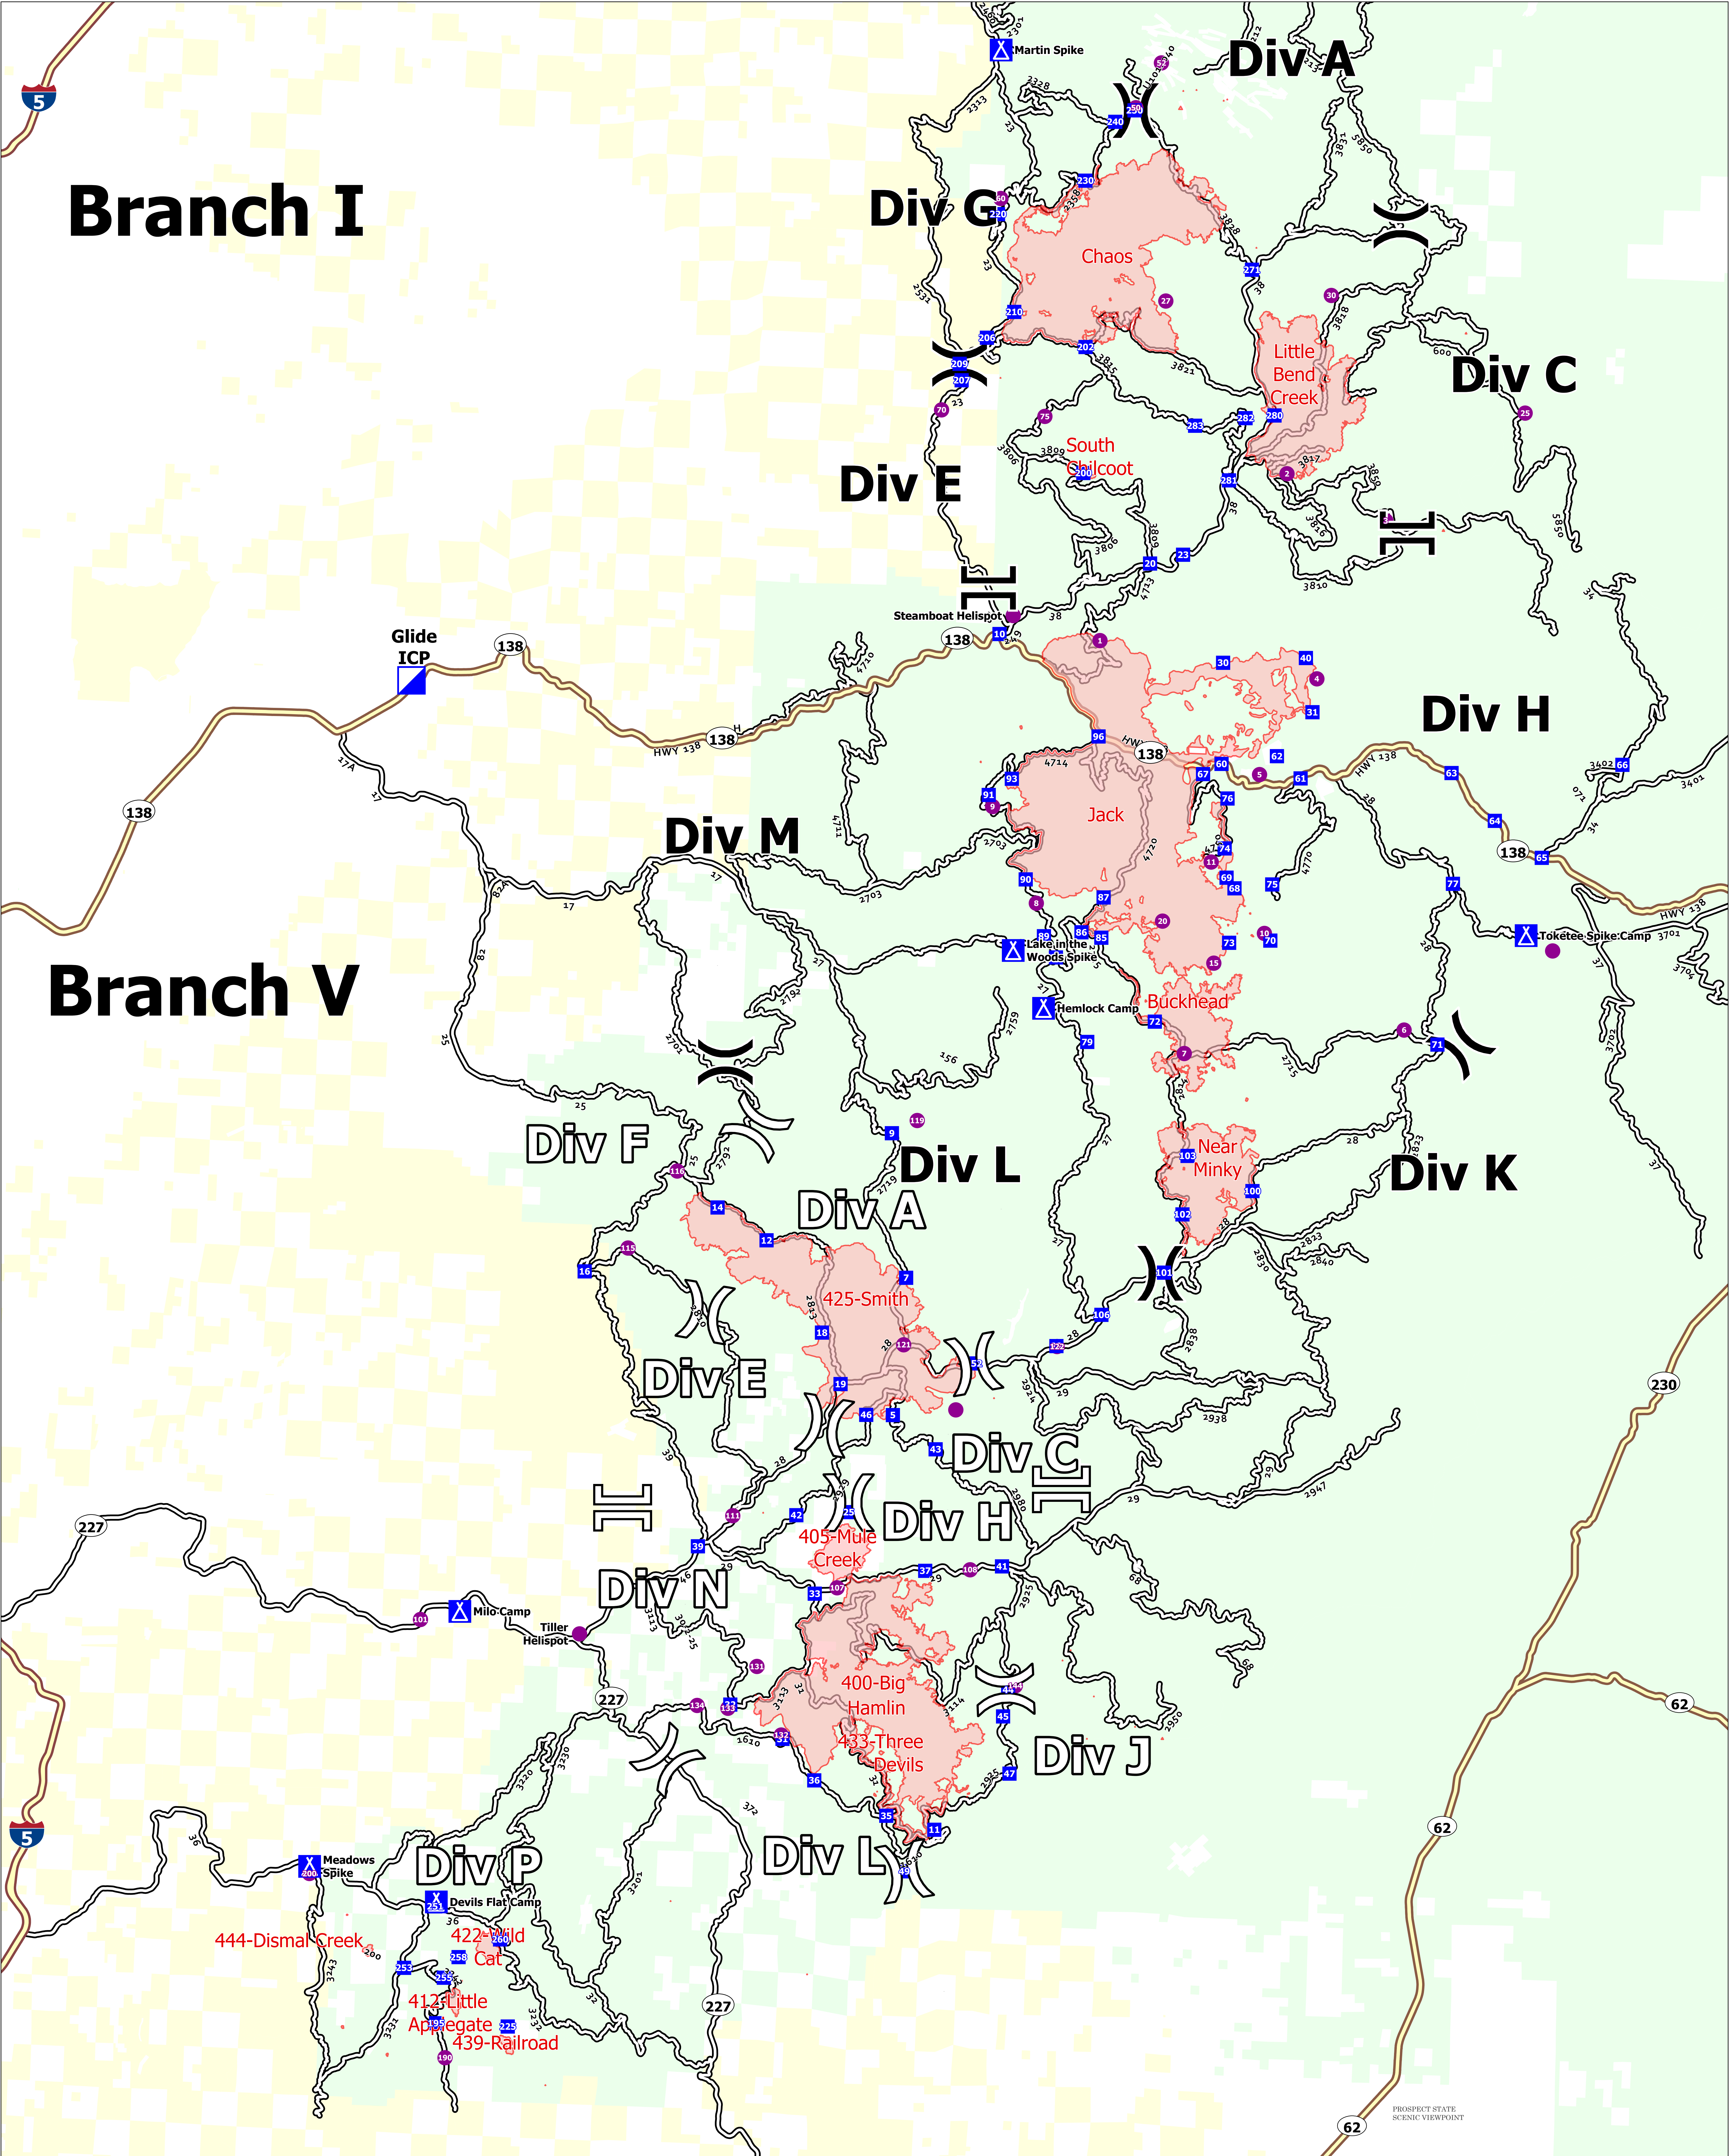

Branch I

Branch V

Transportation Overview August 26, 2021

Rough Patch Complex: 25,720 Ac
Jack Fire: 23,823 Ac
Devil's Knob Complex: 25,871 Ac

- Helispot
- X Camp
- Division Break Rough Patch
- Division Break Devil's Knob
- Branch Break Rough Patch
- Branch Break Devil's Knob
- Incident Command Post
- Drop Point
- Wildfire Daily Fire Perimeter
- Interstate
- Primary Highway
- Arterial Roads
- Forest Service Land
- Bureau of Land Management Land

PROSPECT STATE
SCENIC VIEWPOINT