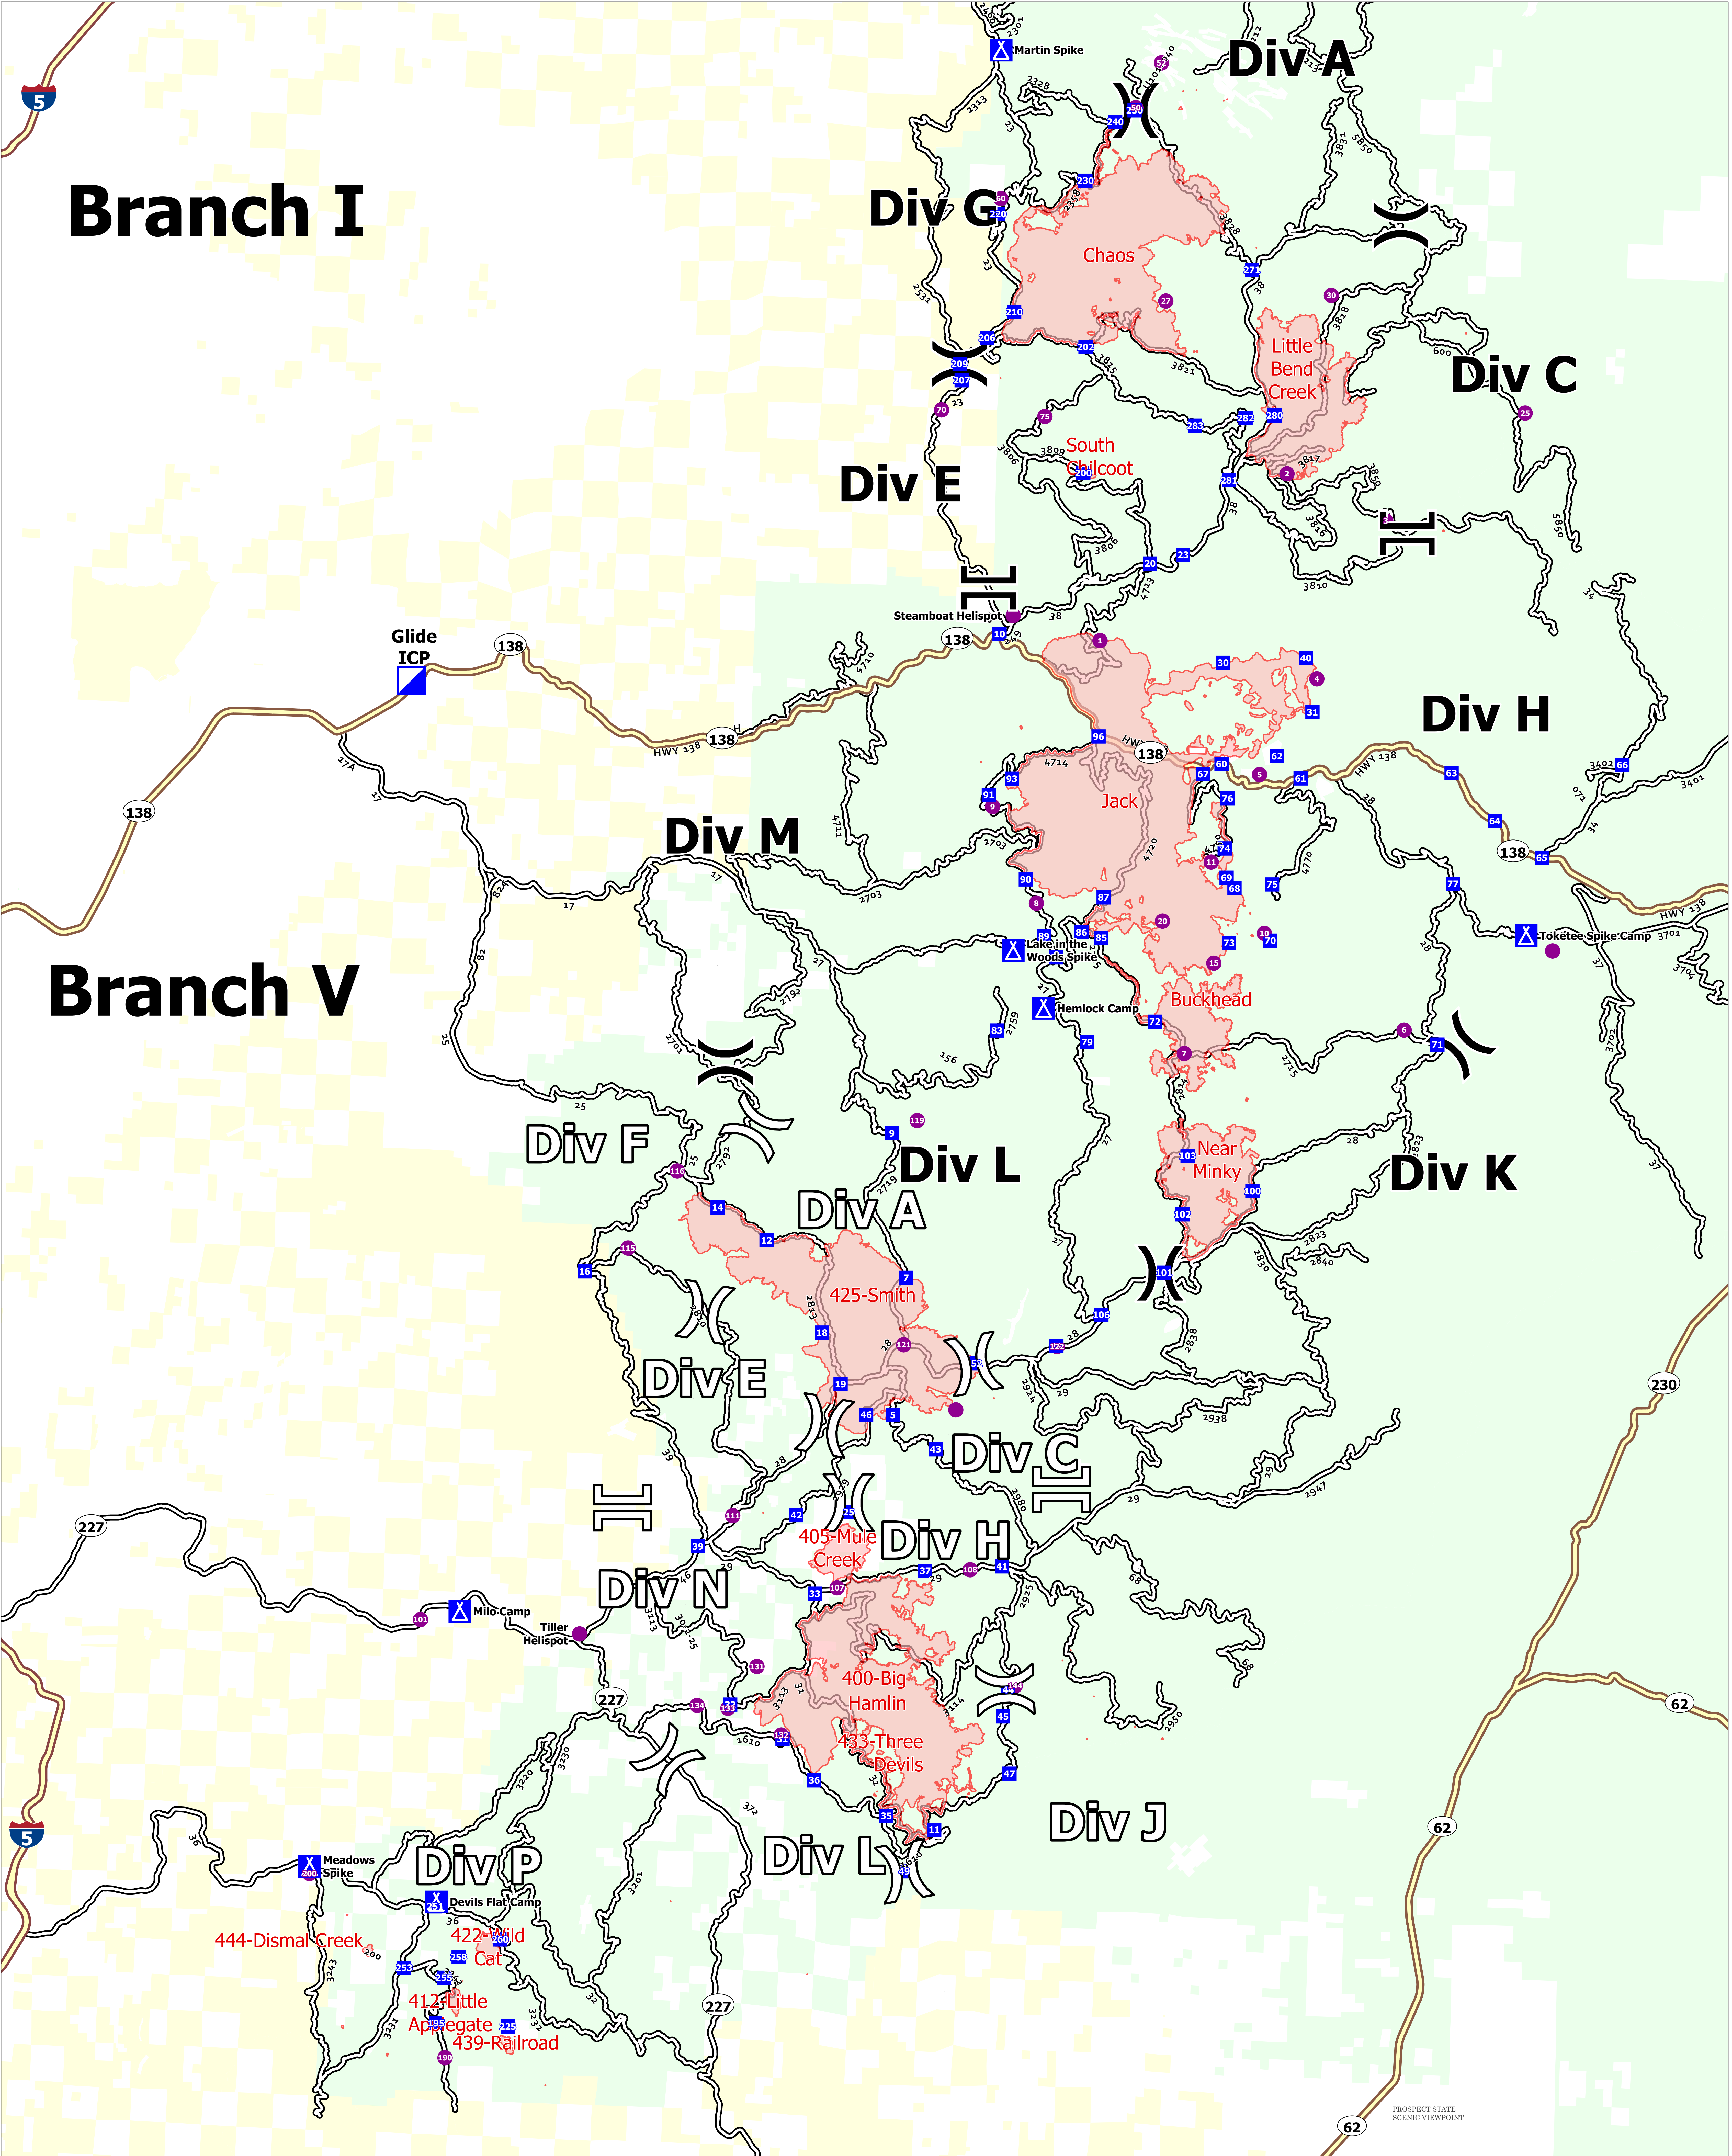

Branch I

Branch V

Transportation Overview August 27, 2021

Rough Patch Complex: 27,143 Ac
Jack Fire: 23,823 Ac
Devil's Knob Complex: 27,996 Ac

- Helispot
- X Camp
- Division Break Rough Patch
- Division Break Devil's Knob
- Branch Break Rough Patch
- Branch Break Devil's Knob
- Incident Command Post
- Drop Point
- Wildfire Daily Fire Perimeter
- Interstate
- Primary Highway
- Arterial Roads
- Forest Service Land
- Bureau of Land Management Land

PROSPECT STATE
SCENIC VIEWPOINT