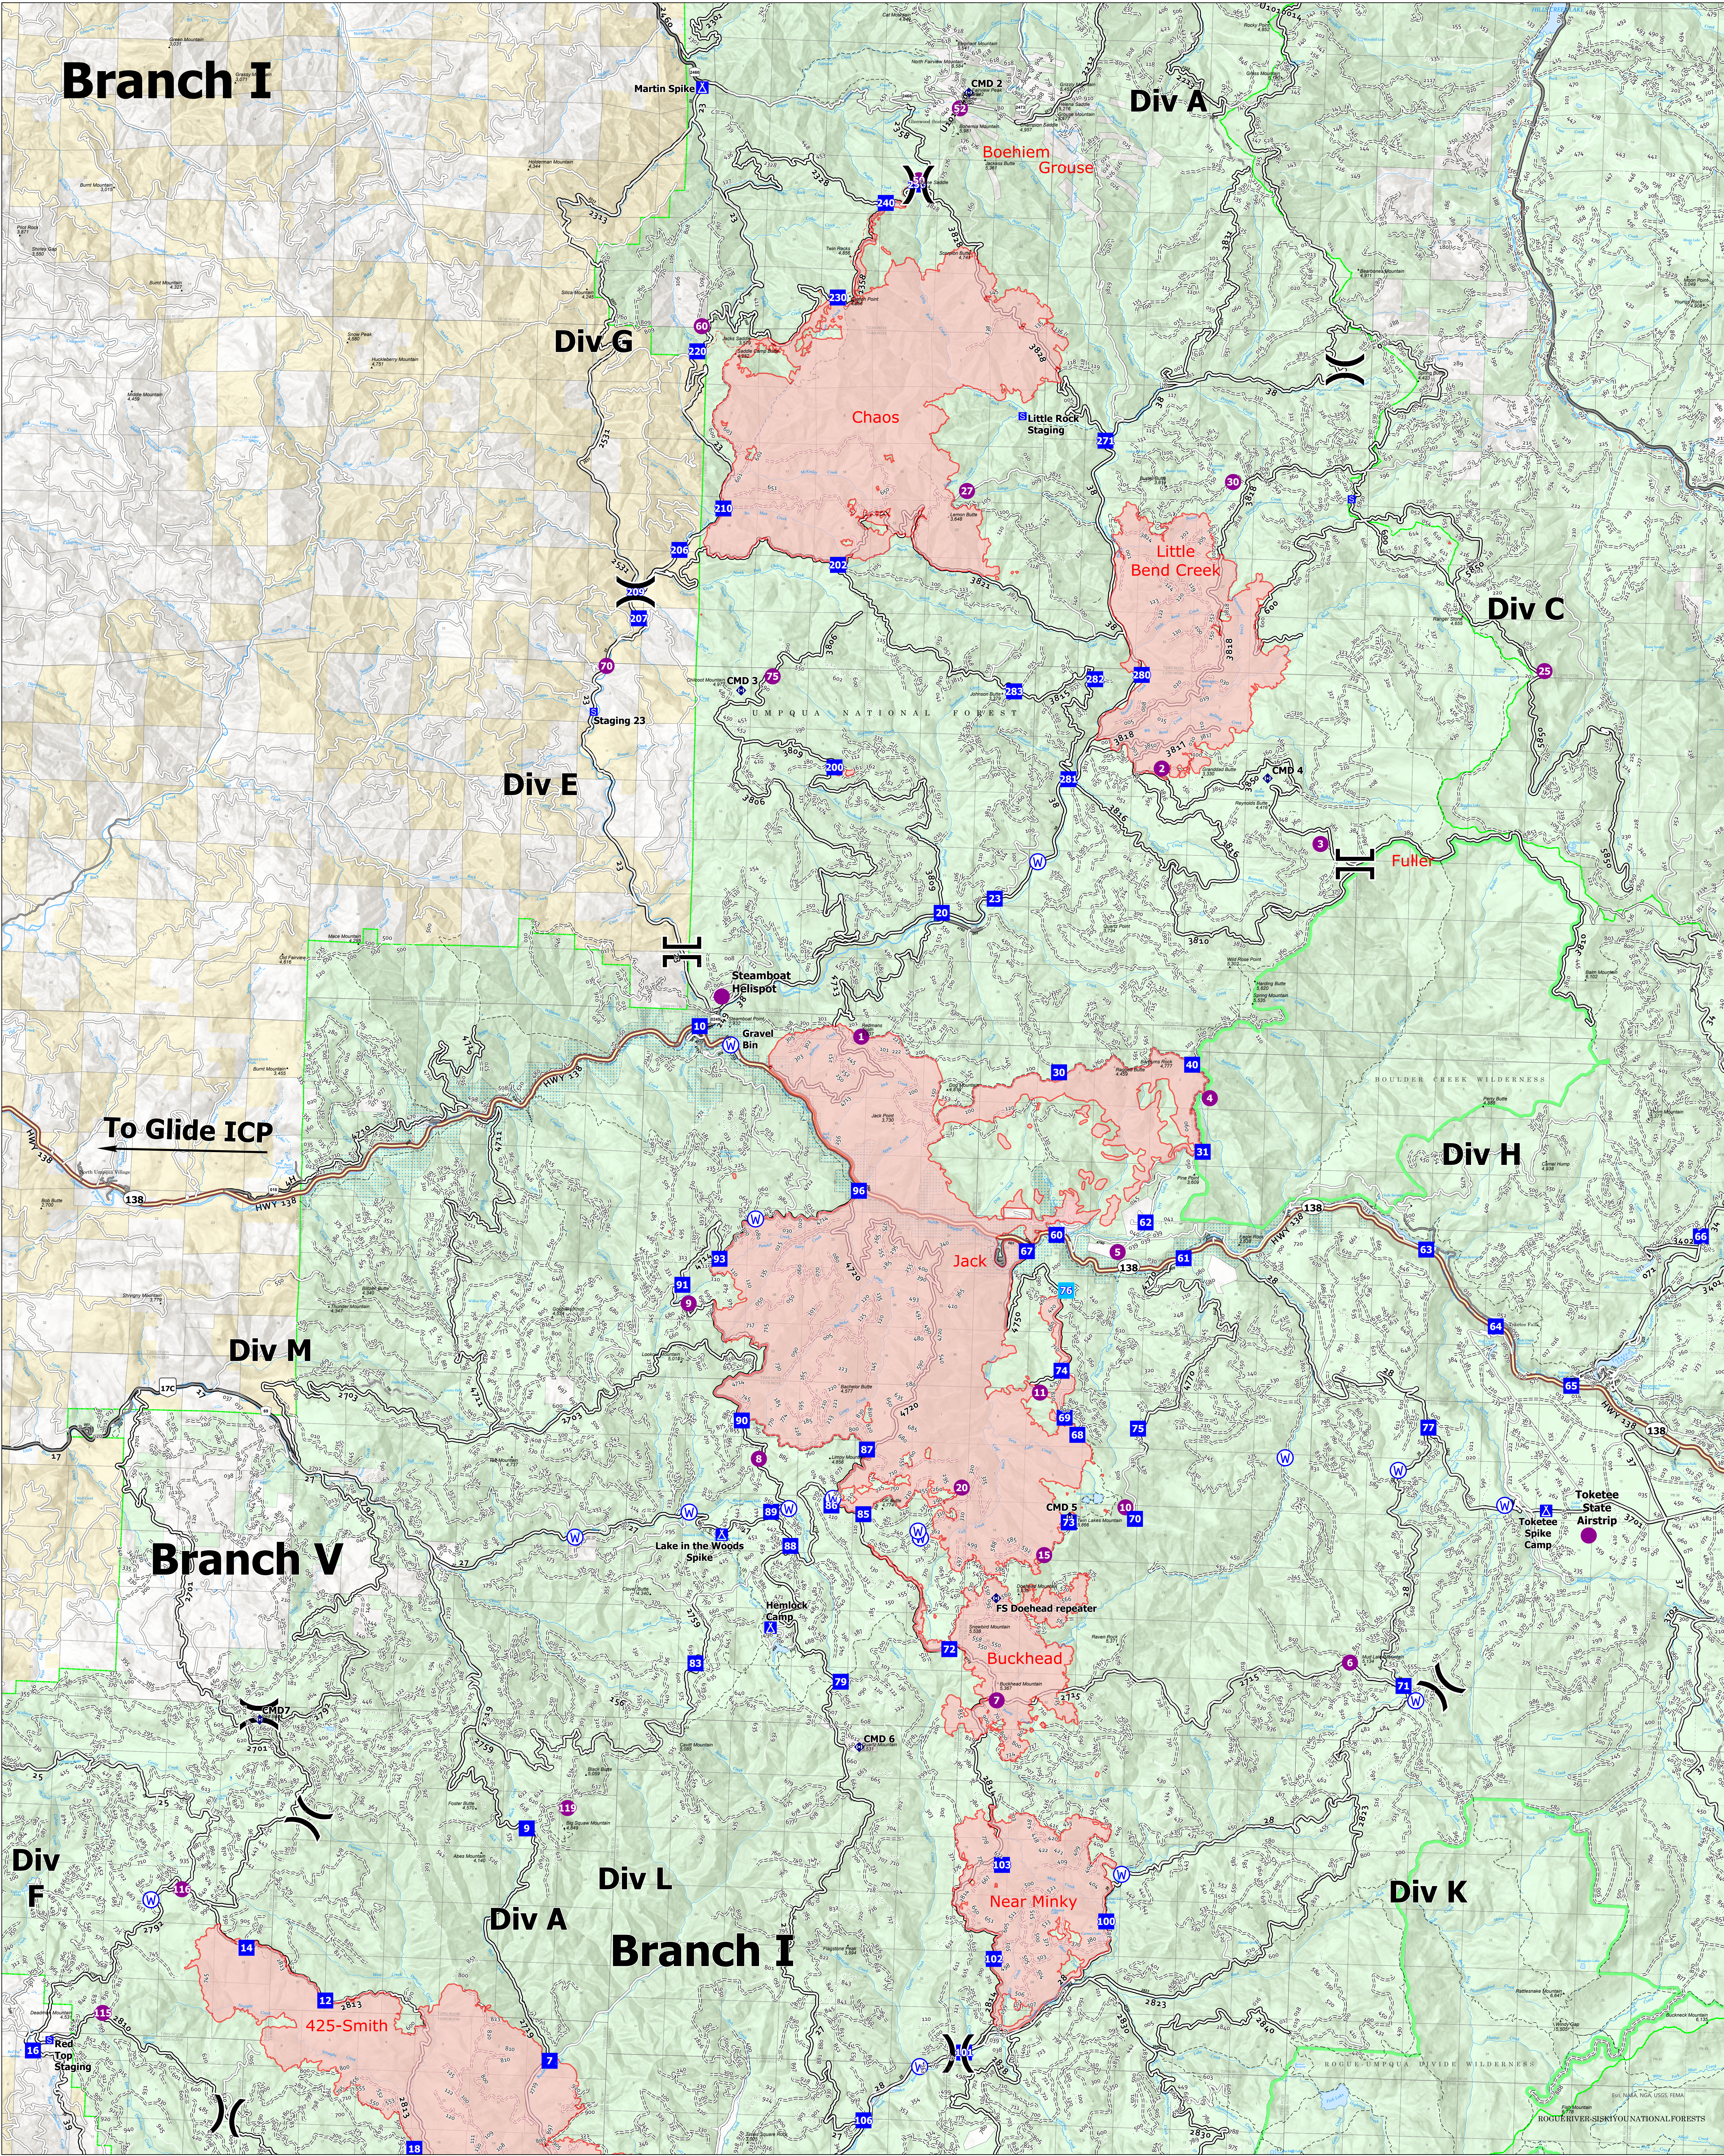

Branch I

Transportation Rough Patch

August 27, 2021

Jack Fire: 23,823 Ac
Rough Patch Complex: 27,143 Ac

● Helispot	Ⓜ Staging Area	— Paved Road	— Administrative FS Boundary
) Division Break	Ⓜ Repeater	— Gravel Road	— Forest Service Land
|| Branch Break	Ⓜ Water Source	— Dirt Roads	— Paved Road
■ Drop Point	■ Wildfire Daily Fire Perimeter	— Unimproved Roads	— Gravel Road
Ⓜ Camp	■ Forest Service Land	— Closed Roads	— Dirt Roads