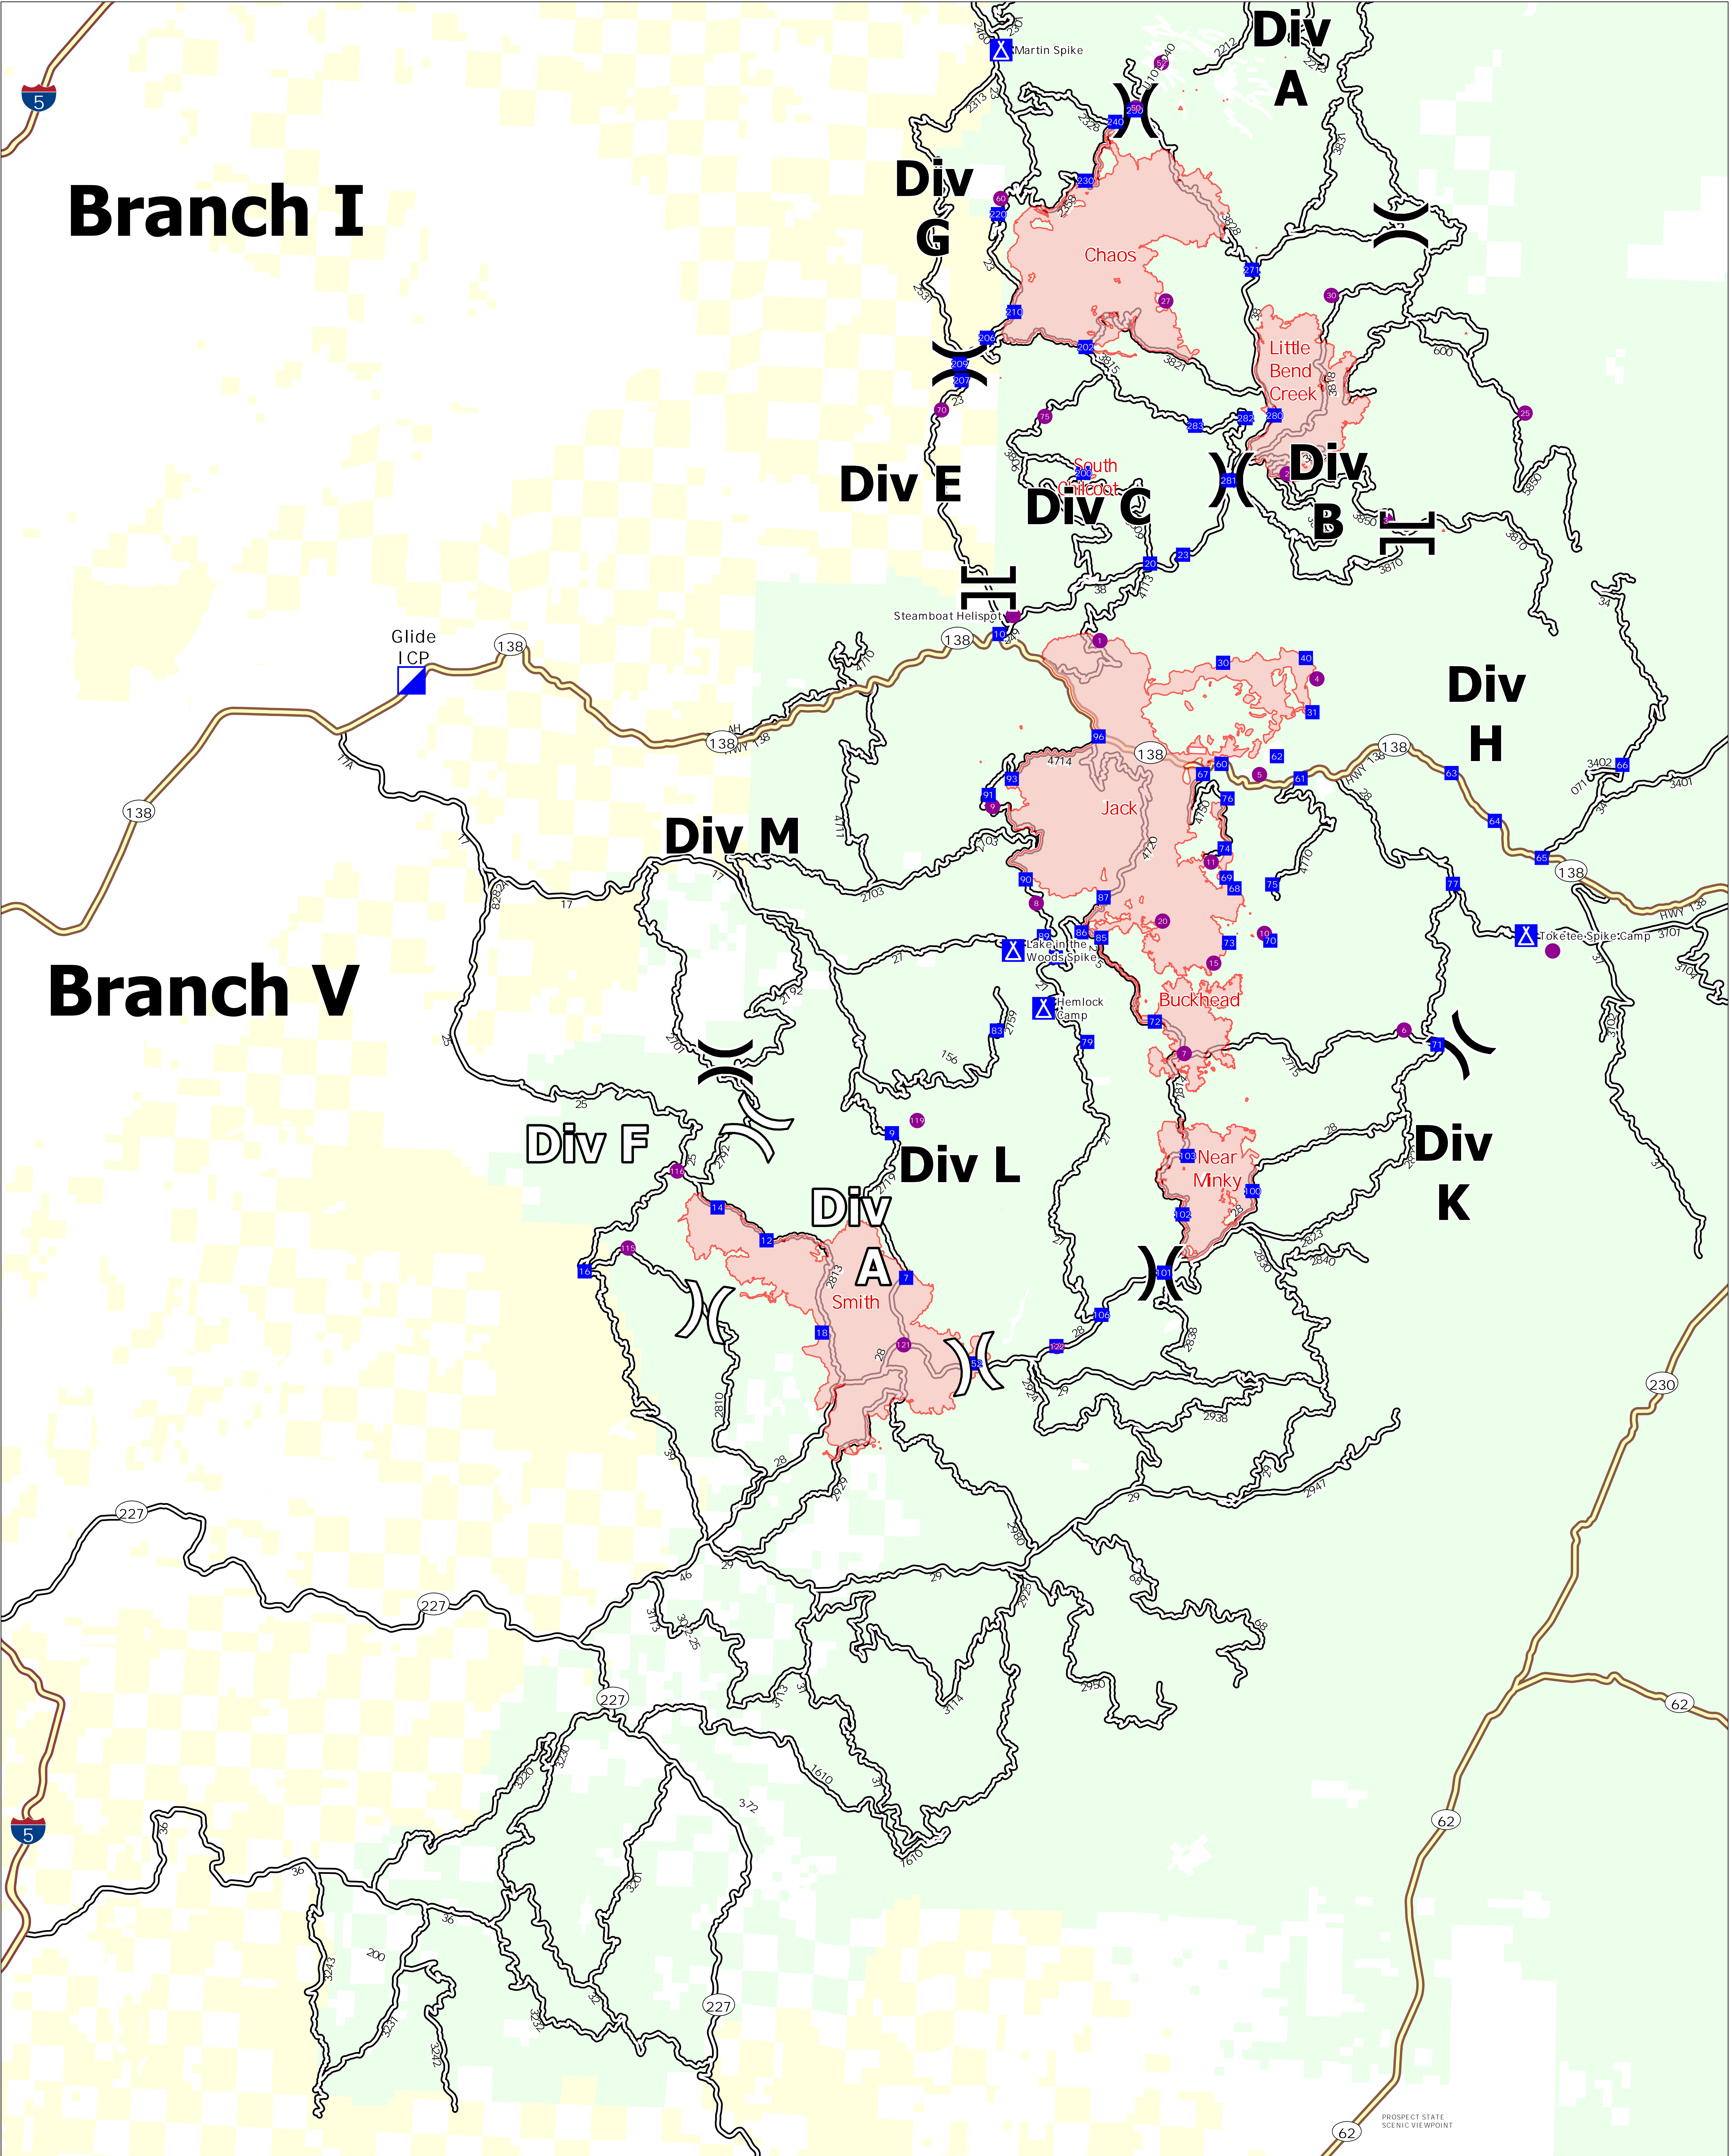

Branch I

Branch V

Transportation Overview

August 28, 2021

Rough Patch Complex: 28,493 Ac

Jack Fire: 23,853 Ac

Devil's Knob Complex: 29,635 Ac

- Helispot
- Division Break Rough Patch
- Branch Break Rough Patch
- Incident Command Post
- Drop Point
- ▲ Camp
- Division Break Devil's Knob
- Wildfire Daily Fire Perimeter
- Interstate
- Primary Highway
- Arterial Roads
- Forest Service Land
- Bureau of Land Management Land

PROSPECT STATE SCENIC VIEWPOINT