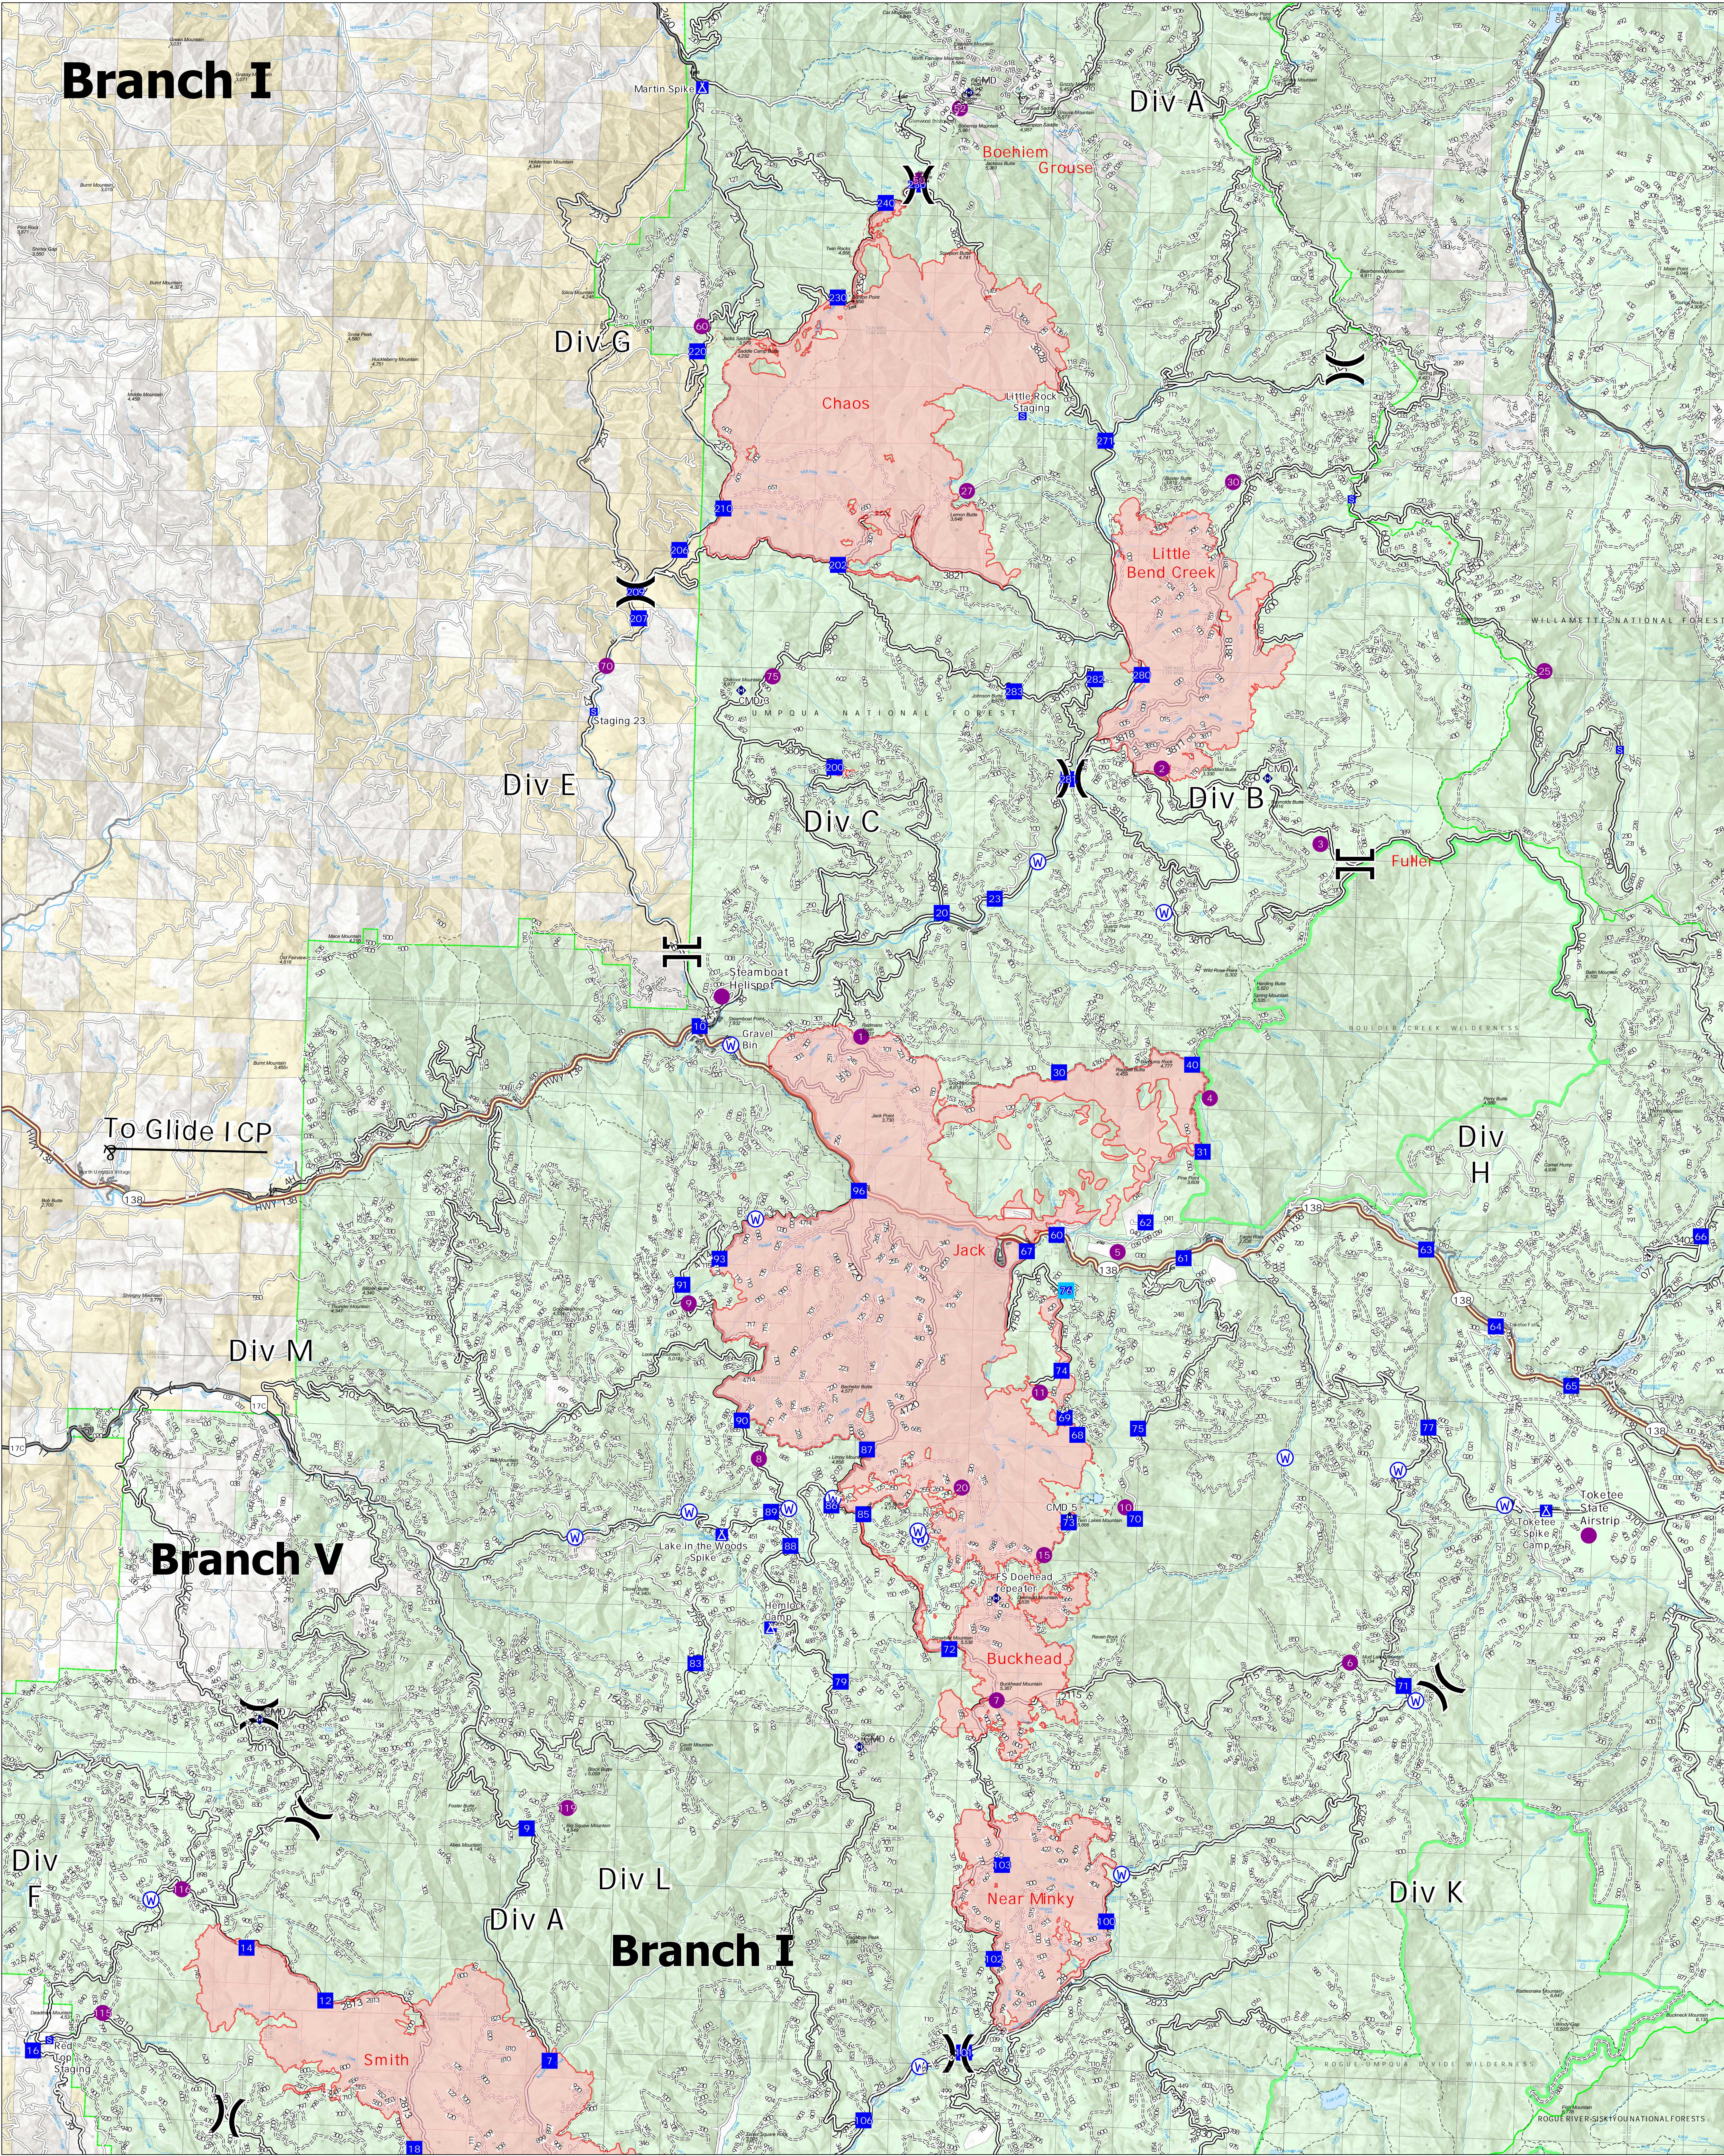

# Branch I

To Glide ICP

# Branch V

# Branch I

## Transportation Rough Patch

August 28, 2021

Jack Fire: 23,853 Ac  
Rough Patch Complex: 28,493 Ac

- Hellsport
- Water Source
- Dirt Roads
- FS Wilderness Boundary
- BLM
- Wild and Scenic River
- Paved Roads
- Unimproved Roads
- Lake / Pond
- Forest Service Land
- Closed Roads
- Lake / Pond (Intermittent)
- World Hillshade
- Dirt (Not Paved)
- Trail
- Reservoir
- Primary Hwy
- National Designated Trail
- FS Common Unit Names
- Township
- Camp
- FS Common Unit Names
- Protracted Section
- Staging Area
- Administrative FS Boundary
- Section
- Repeater
- Gravel Road