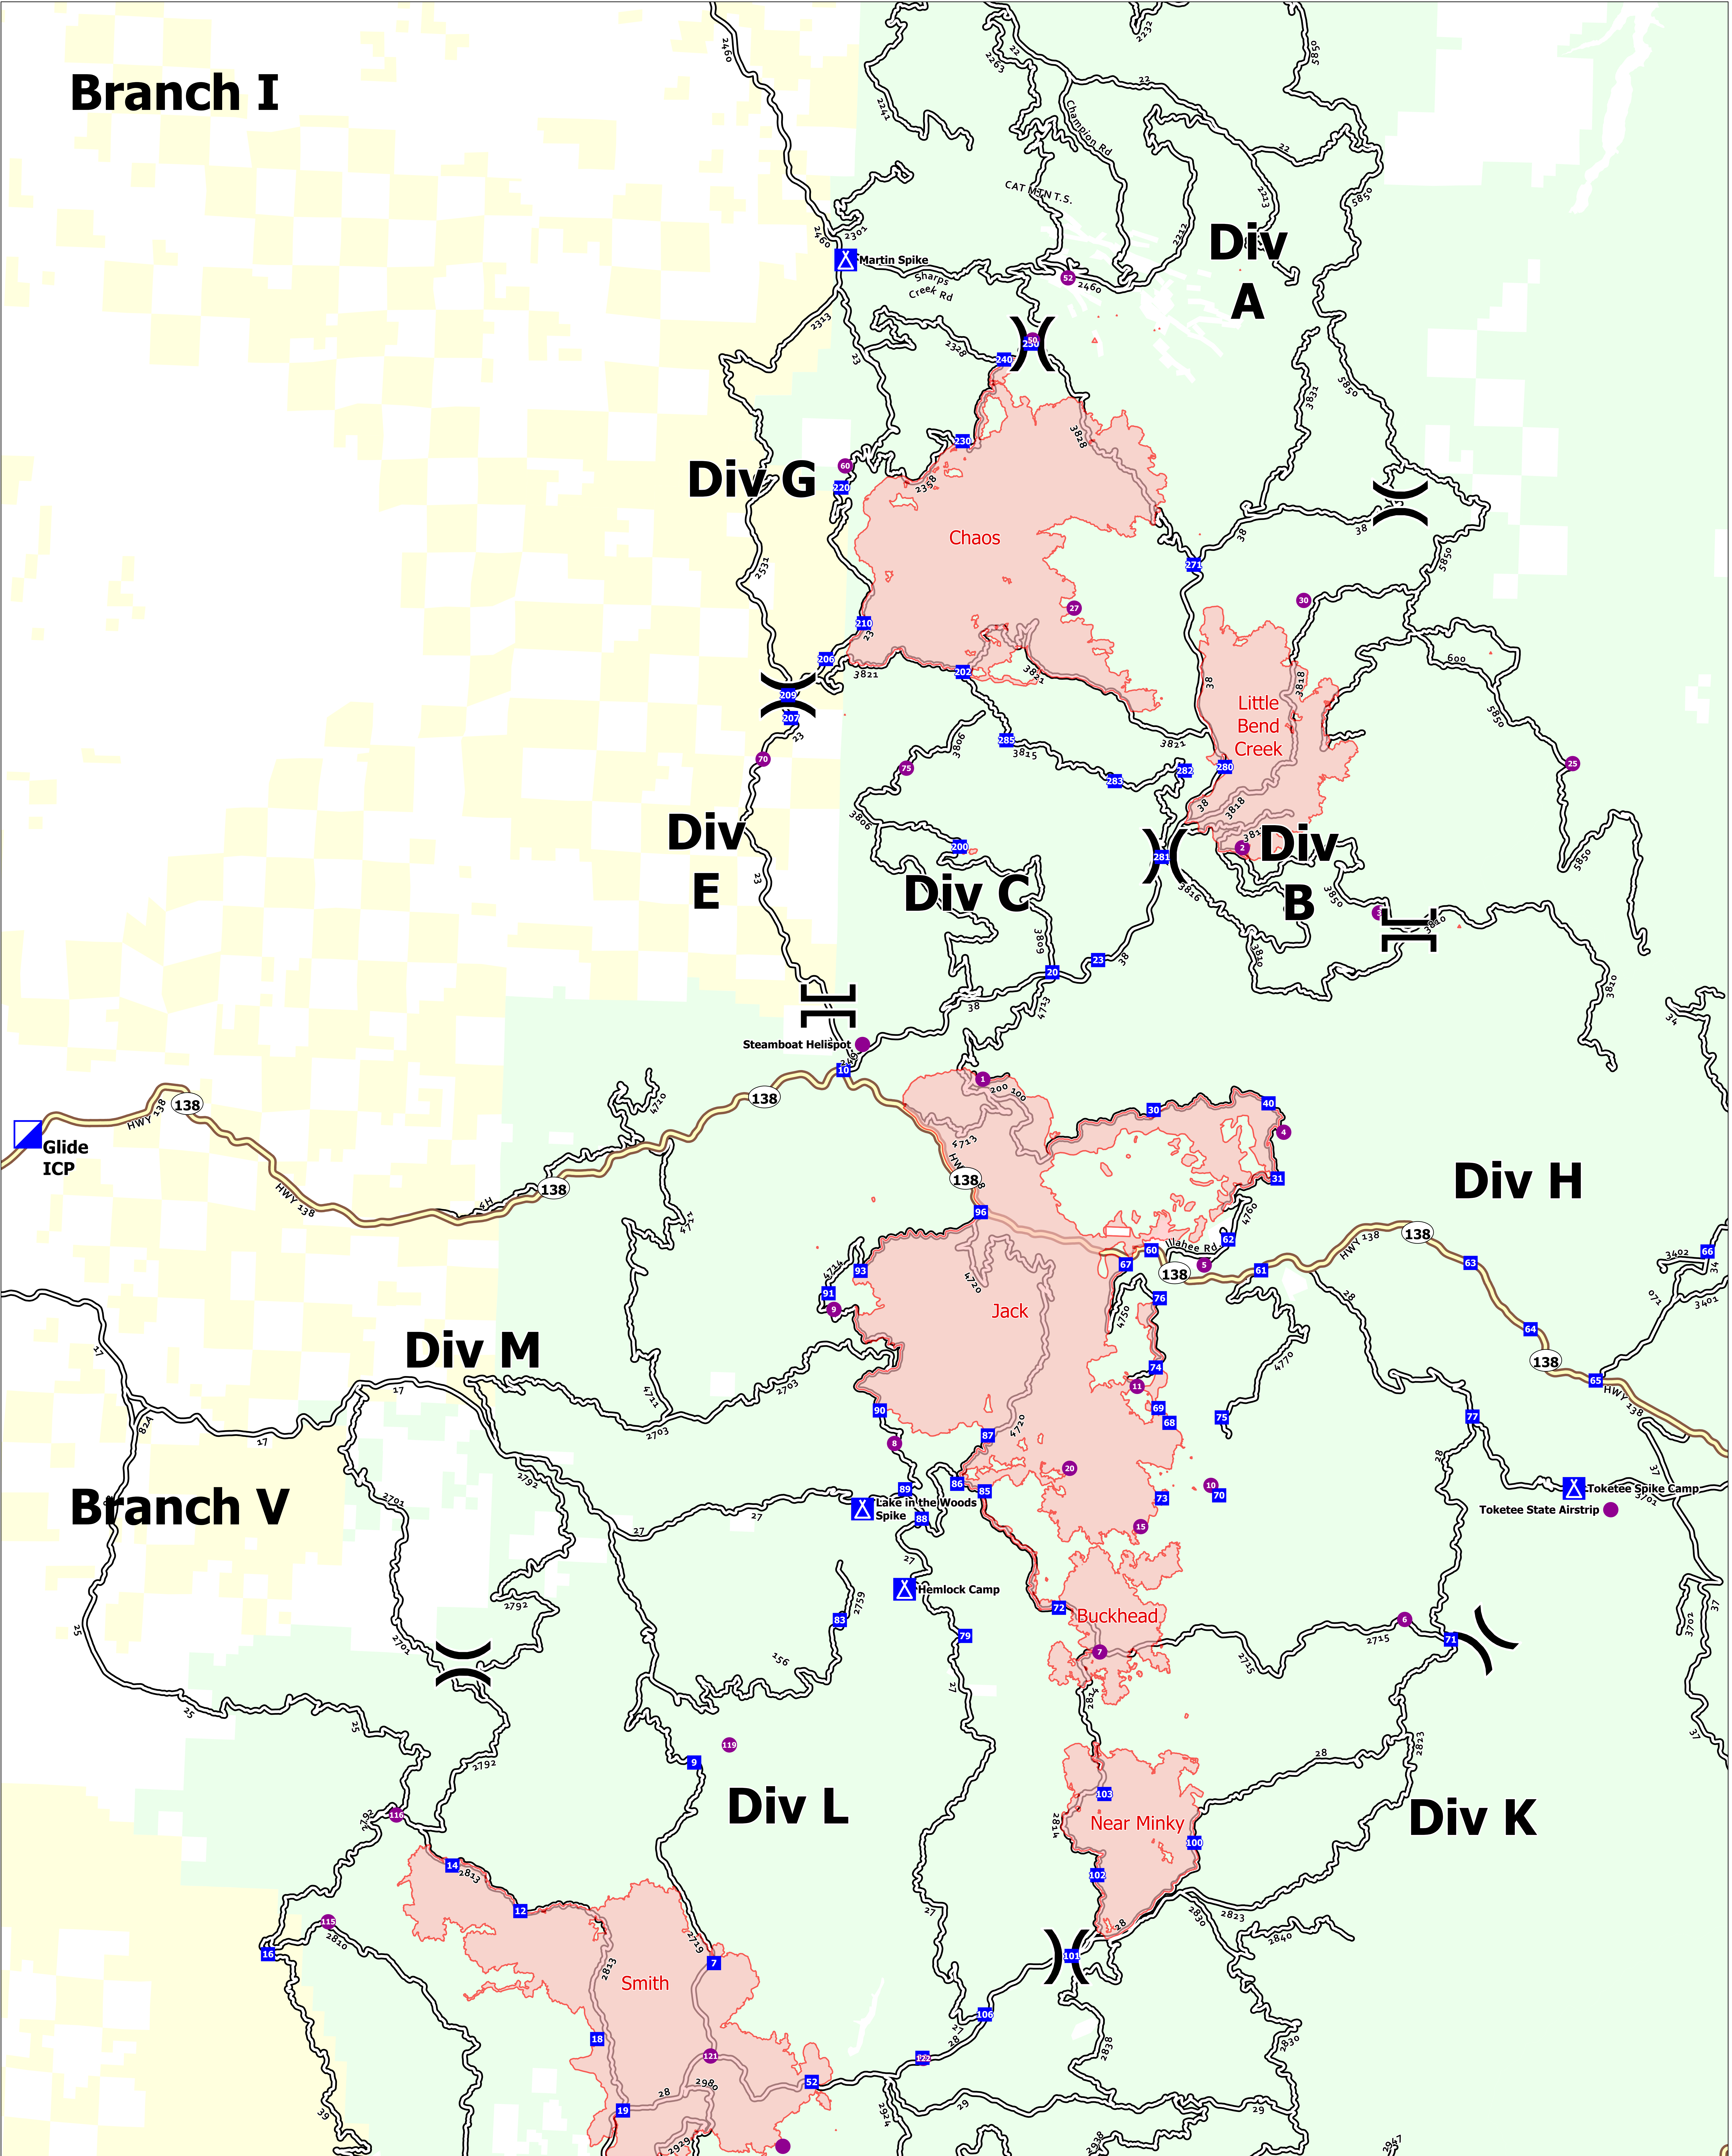

Branch I

Transportation Overview Rough Patch Complex August 29, 2021

Jack Fire: 23,866 Ac
Rough Patch Complex: 29,745 Ac

- Helispot
-) Division Break Rough Patch
-] Branch Break Rough Patch
- Incident Command Post
- Drop Point
- ▲ Camp
- ▭ Wildfire Daily Fire Perimeter
- ▭ Interstate
- ▭ Primary Highway
- ▭ Arterial Roads
- ▭ Forest Service Land
- ▭ Bureau of Land Management Land