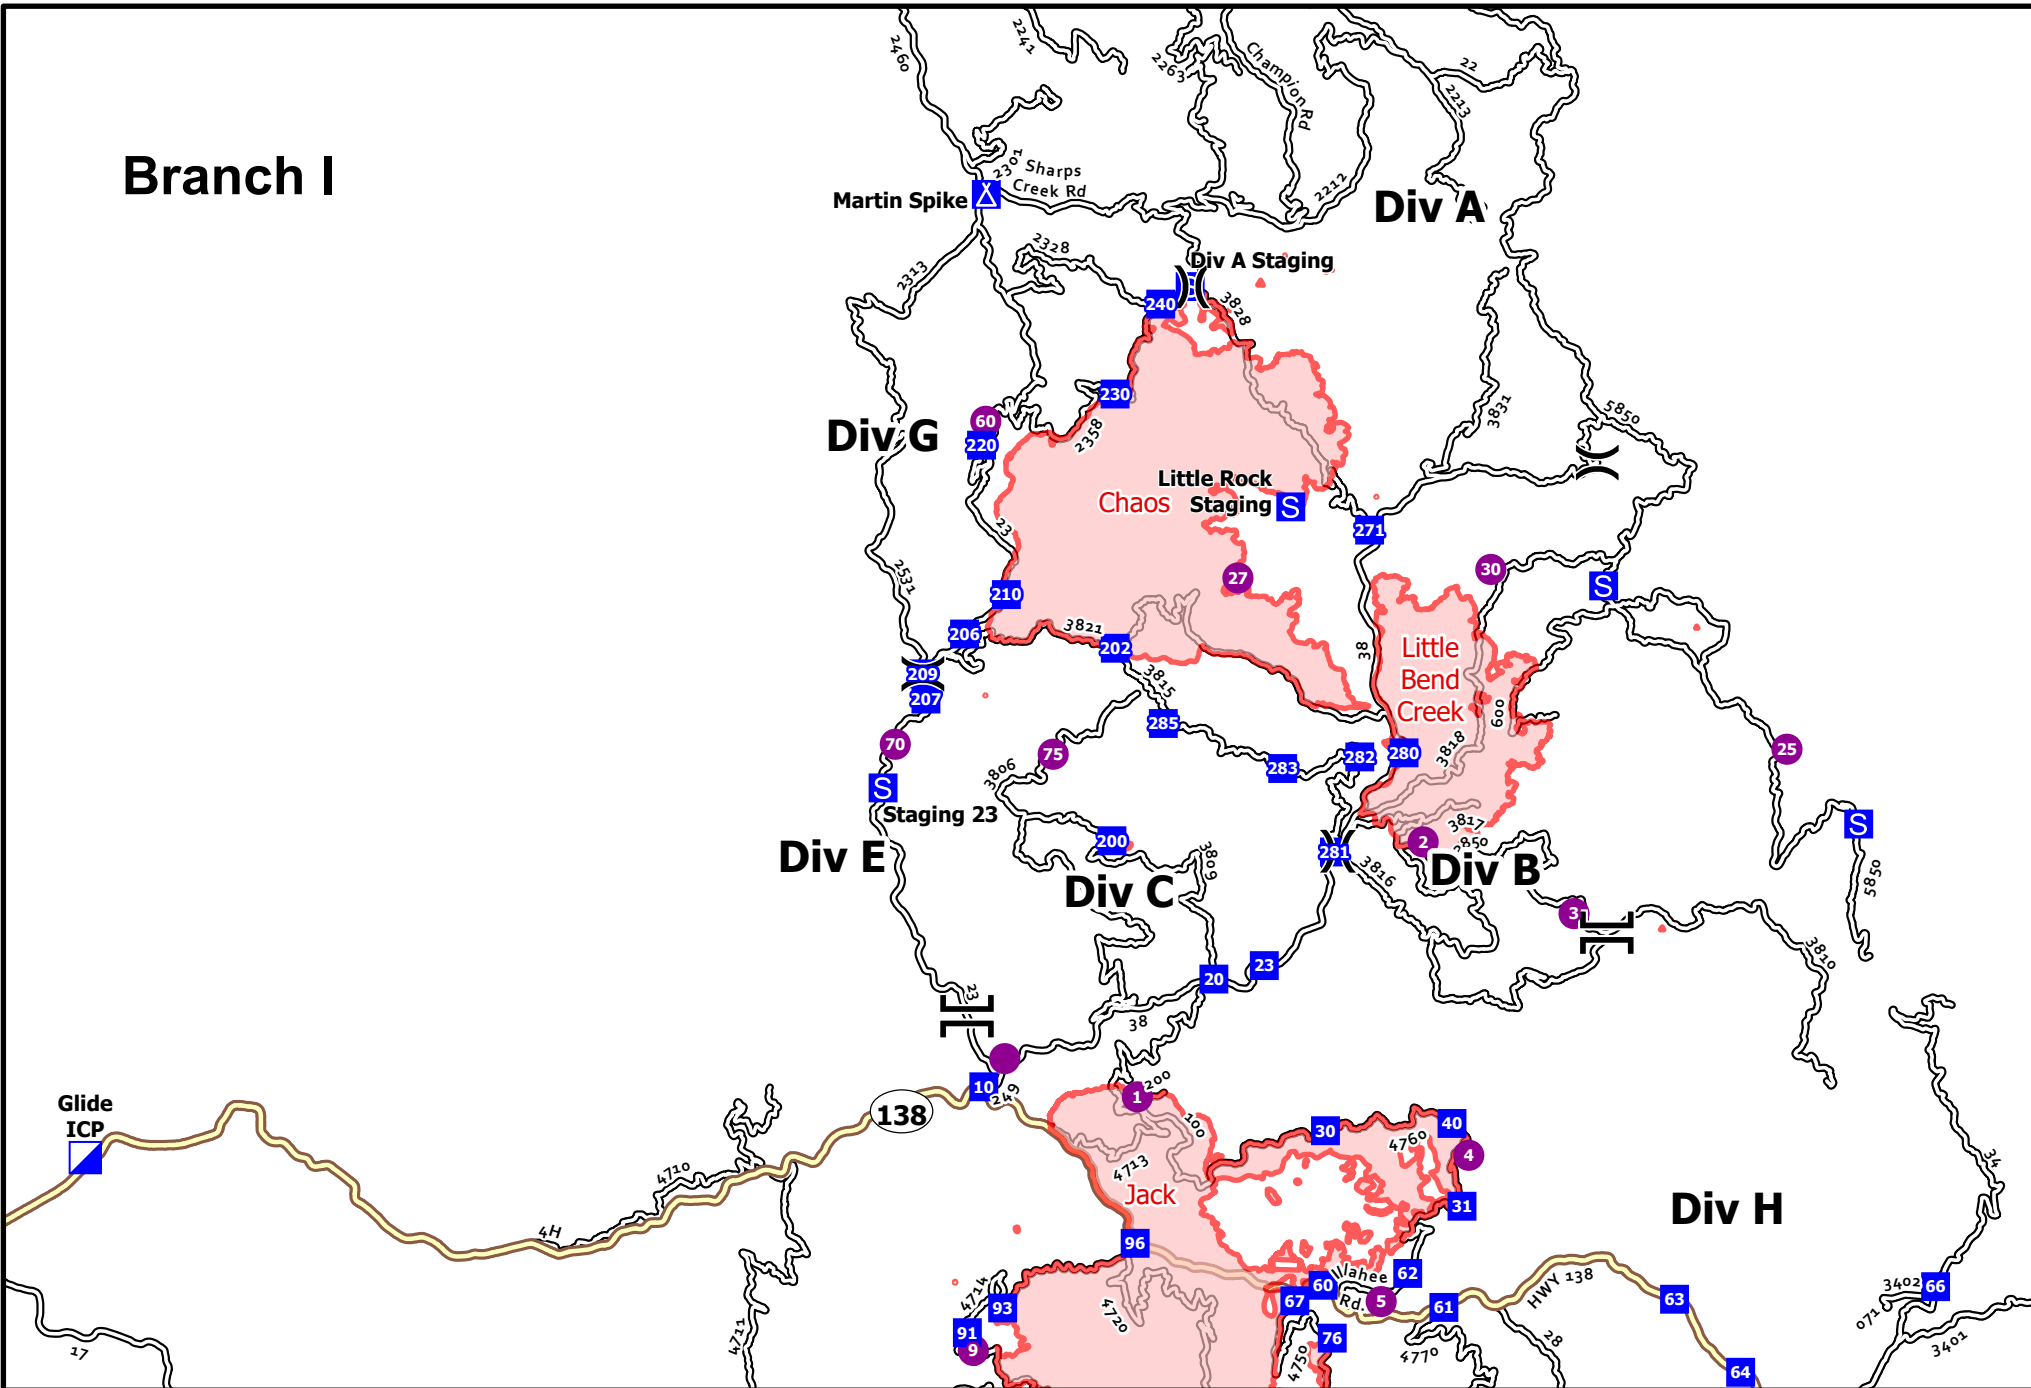

# Branch I

## Transportation Overview - Rough Patch Complex North

August 31, 2021

Jack Fire: 23,914 Ac

Rough Patch Complex: 32,676 Ac

- Helispot
- Drop Point
- Division Break Rough Patch
- ▲ Camp
- Branch Break Rough Patch
- S Staging Area
- Incident Command Post
- Wildfire Daily Fire Perimeter
- Primary Highway
- Arterial Roads