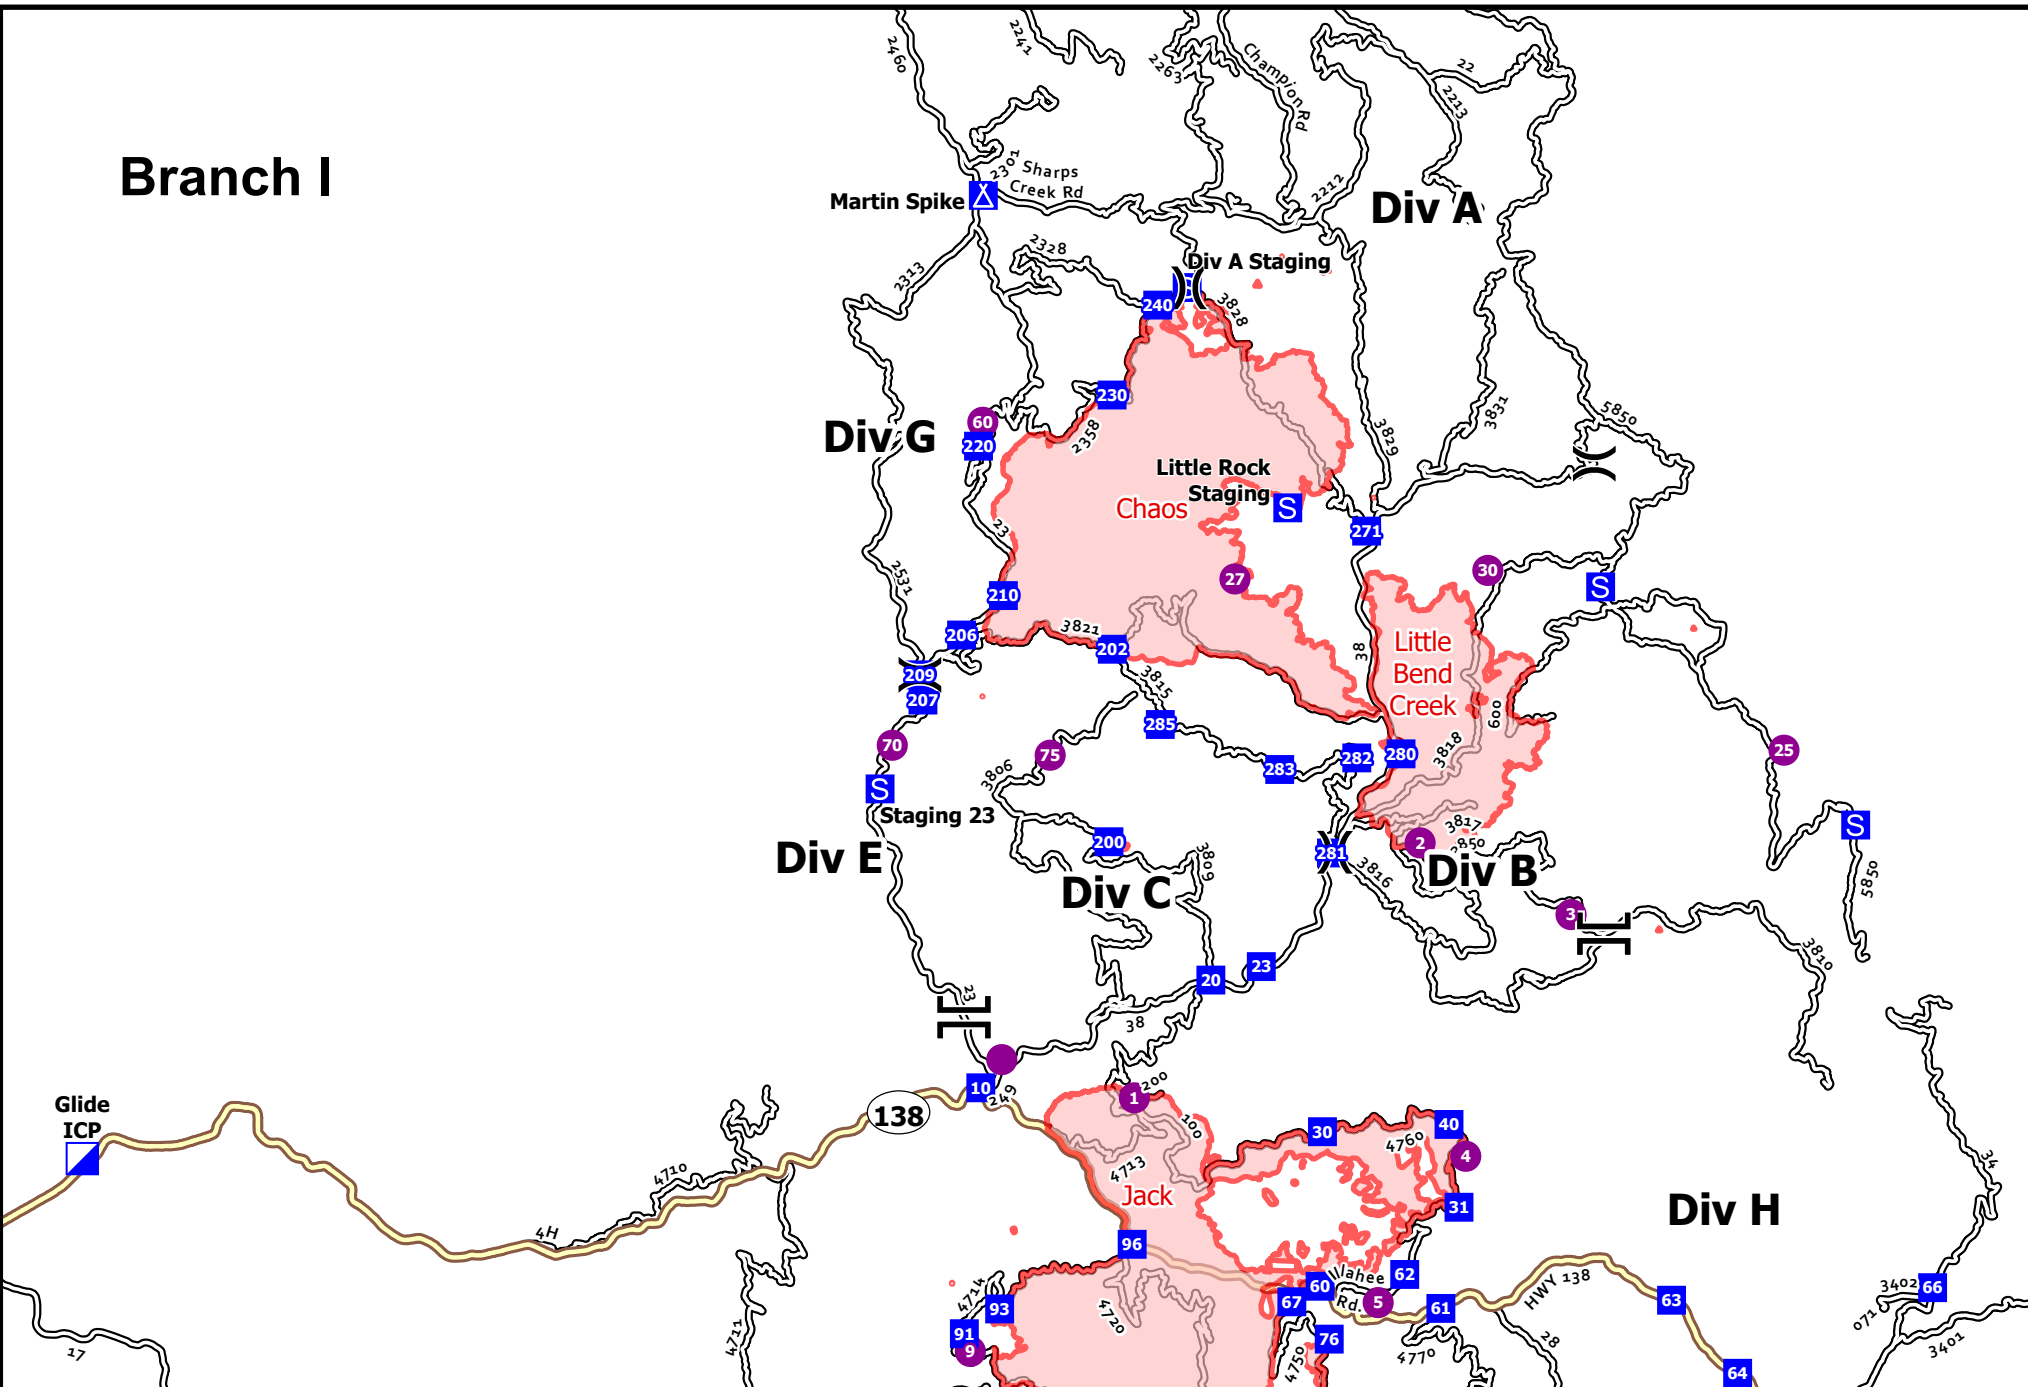

Branch I

Transportation Overview - Rough Patch Complex North

September 1, 2021

Jack Fire: 23,976 Ac

Rough Patch Complex: 33,845 Ac

- Helispot
- Drop Point
- Primary Highway
- Division Break Rough Patch
- Camp
- Arterial Roads
- Branch Break Rough Patch
- Staging Area
- Incident Command Post
- Wildfire Daily Fire Perimeter