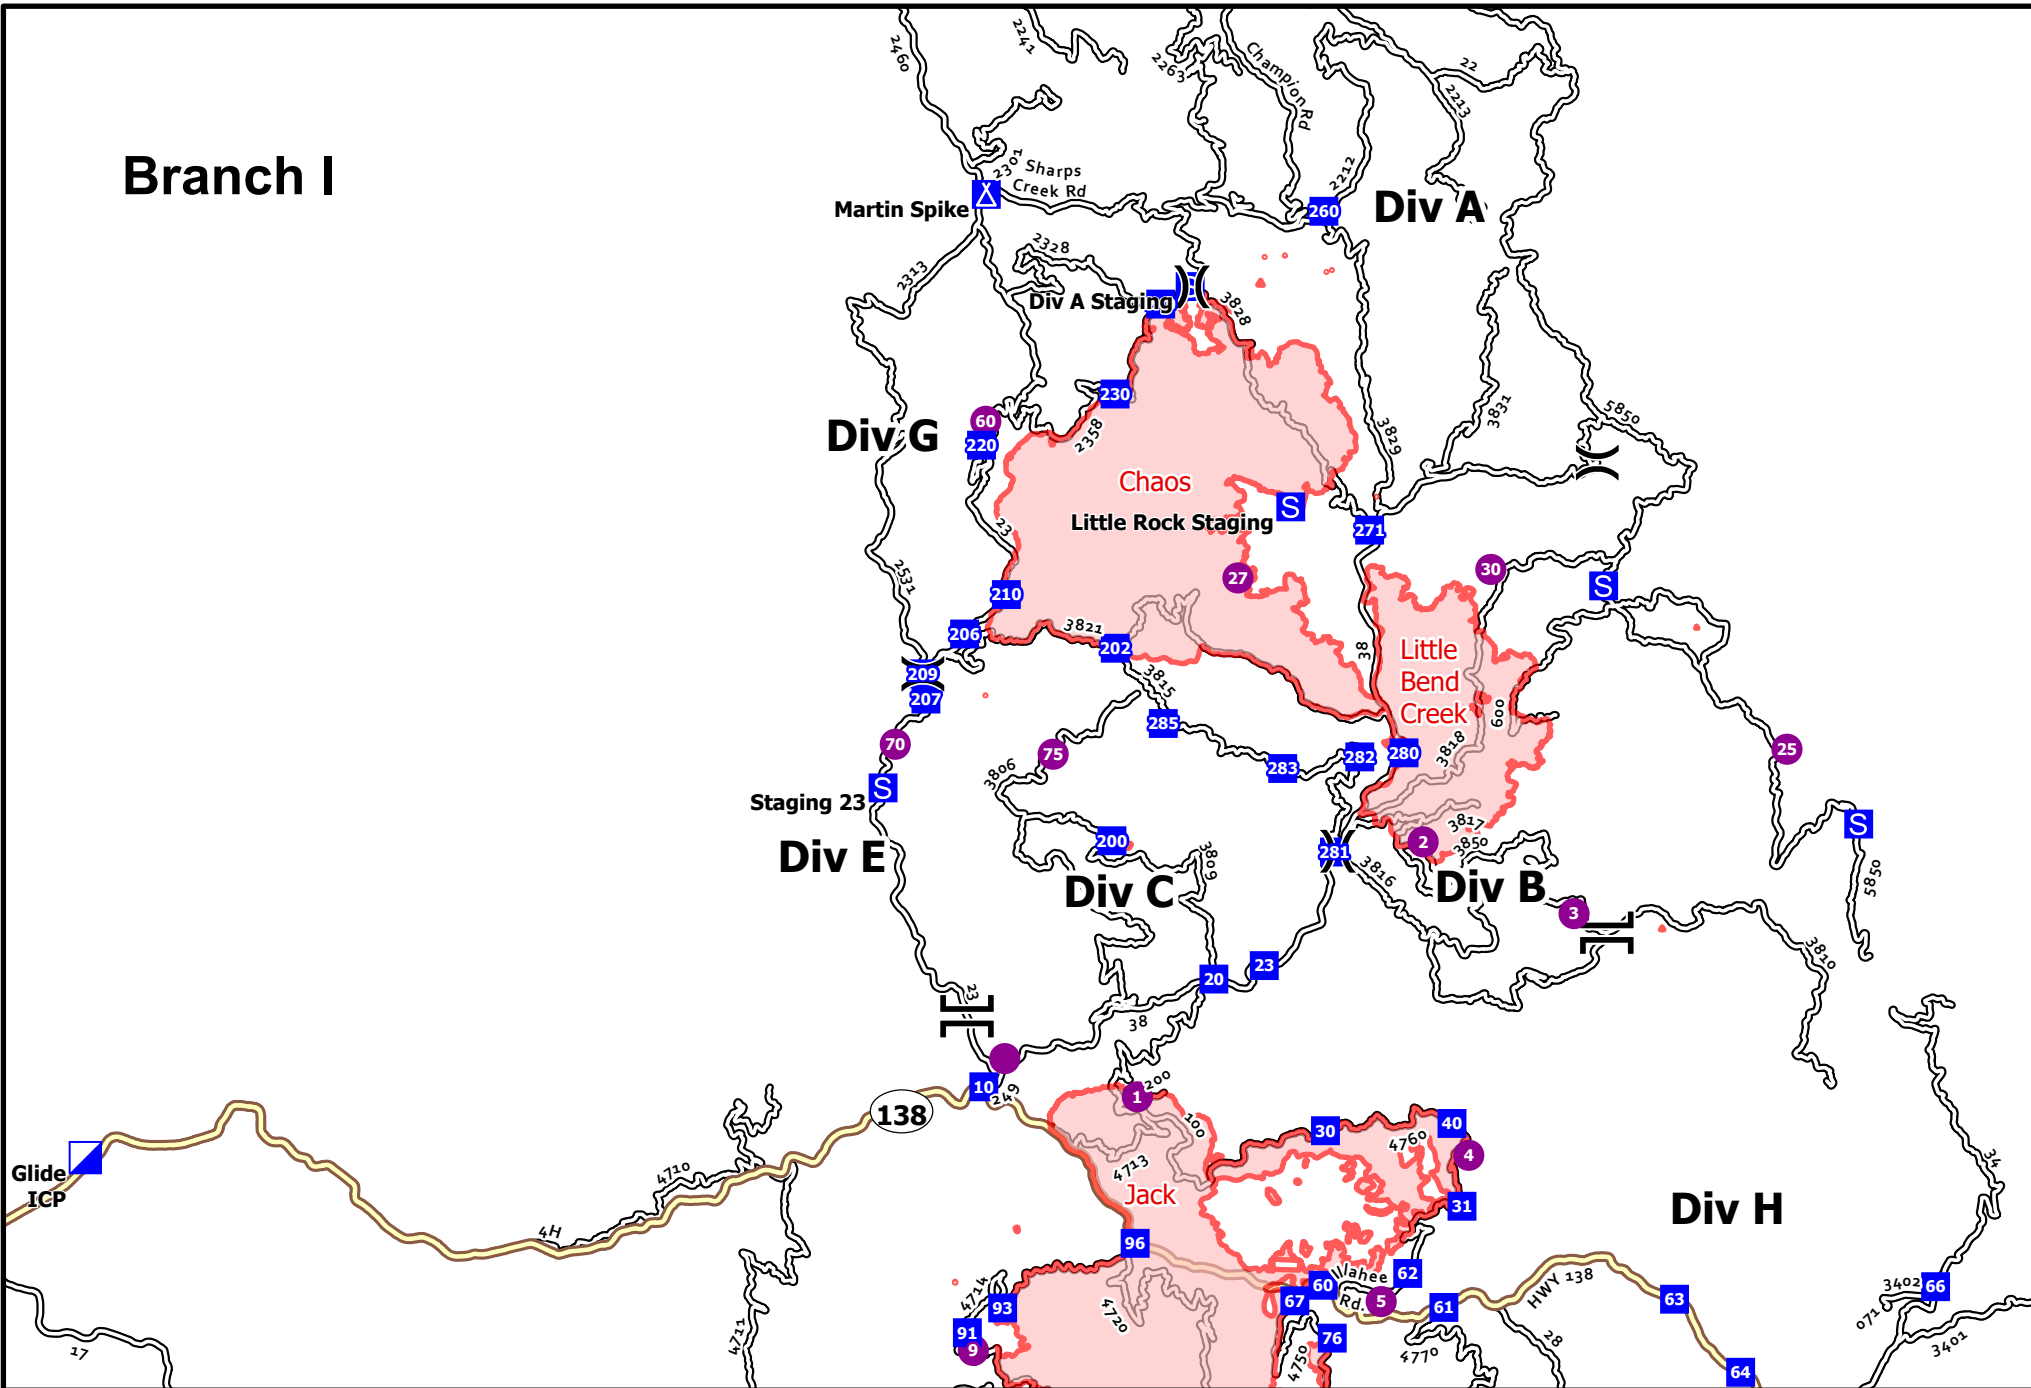

Branch I

Transportation Overview - Rough Patch Complex North

September 2, 2021

Jack Fire: 23,985 Ac

Rough Patch Complex: 35,054 Ac

- Helispot
- Drop Point
- Primary Highway
- Division Break Rough Patch
- Camp
- Arterial Roads
- Branch Break Rough Patch
- Staging Area
- Incident Command Post
- Wildfire Daily Fire Perimeter