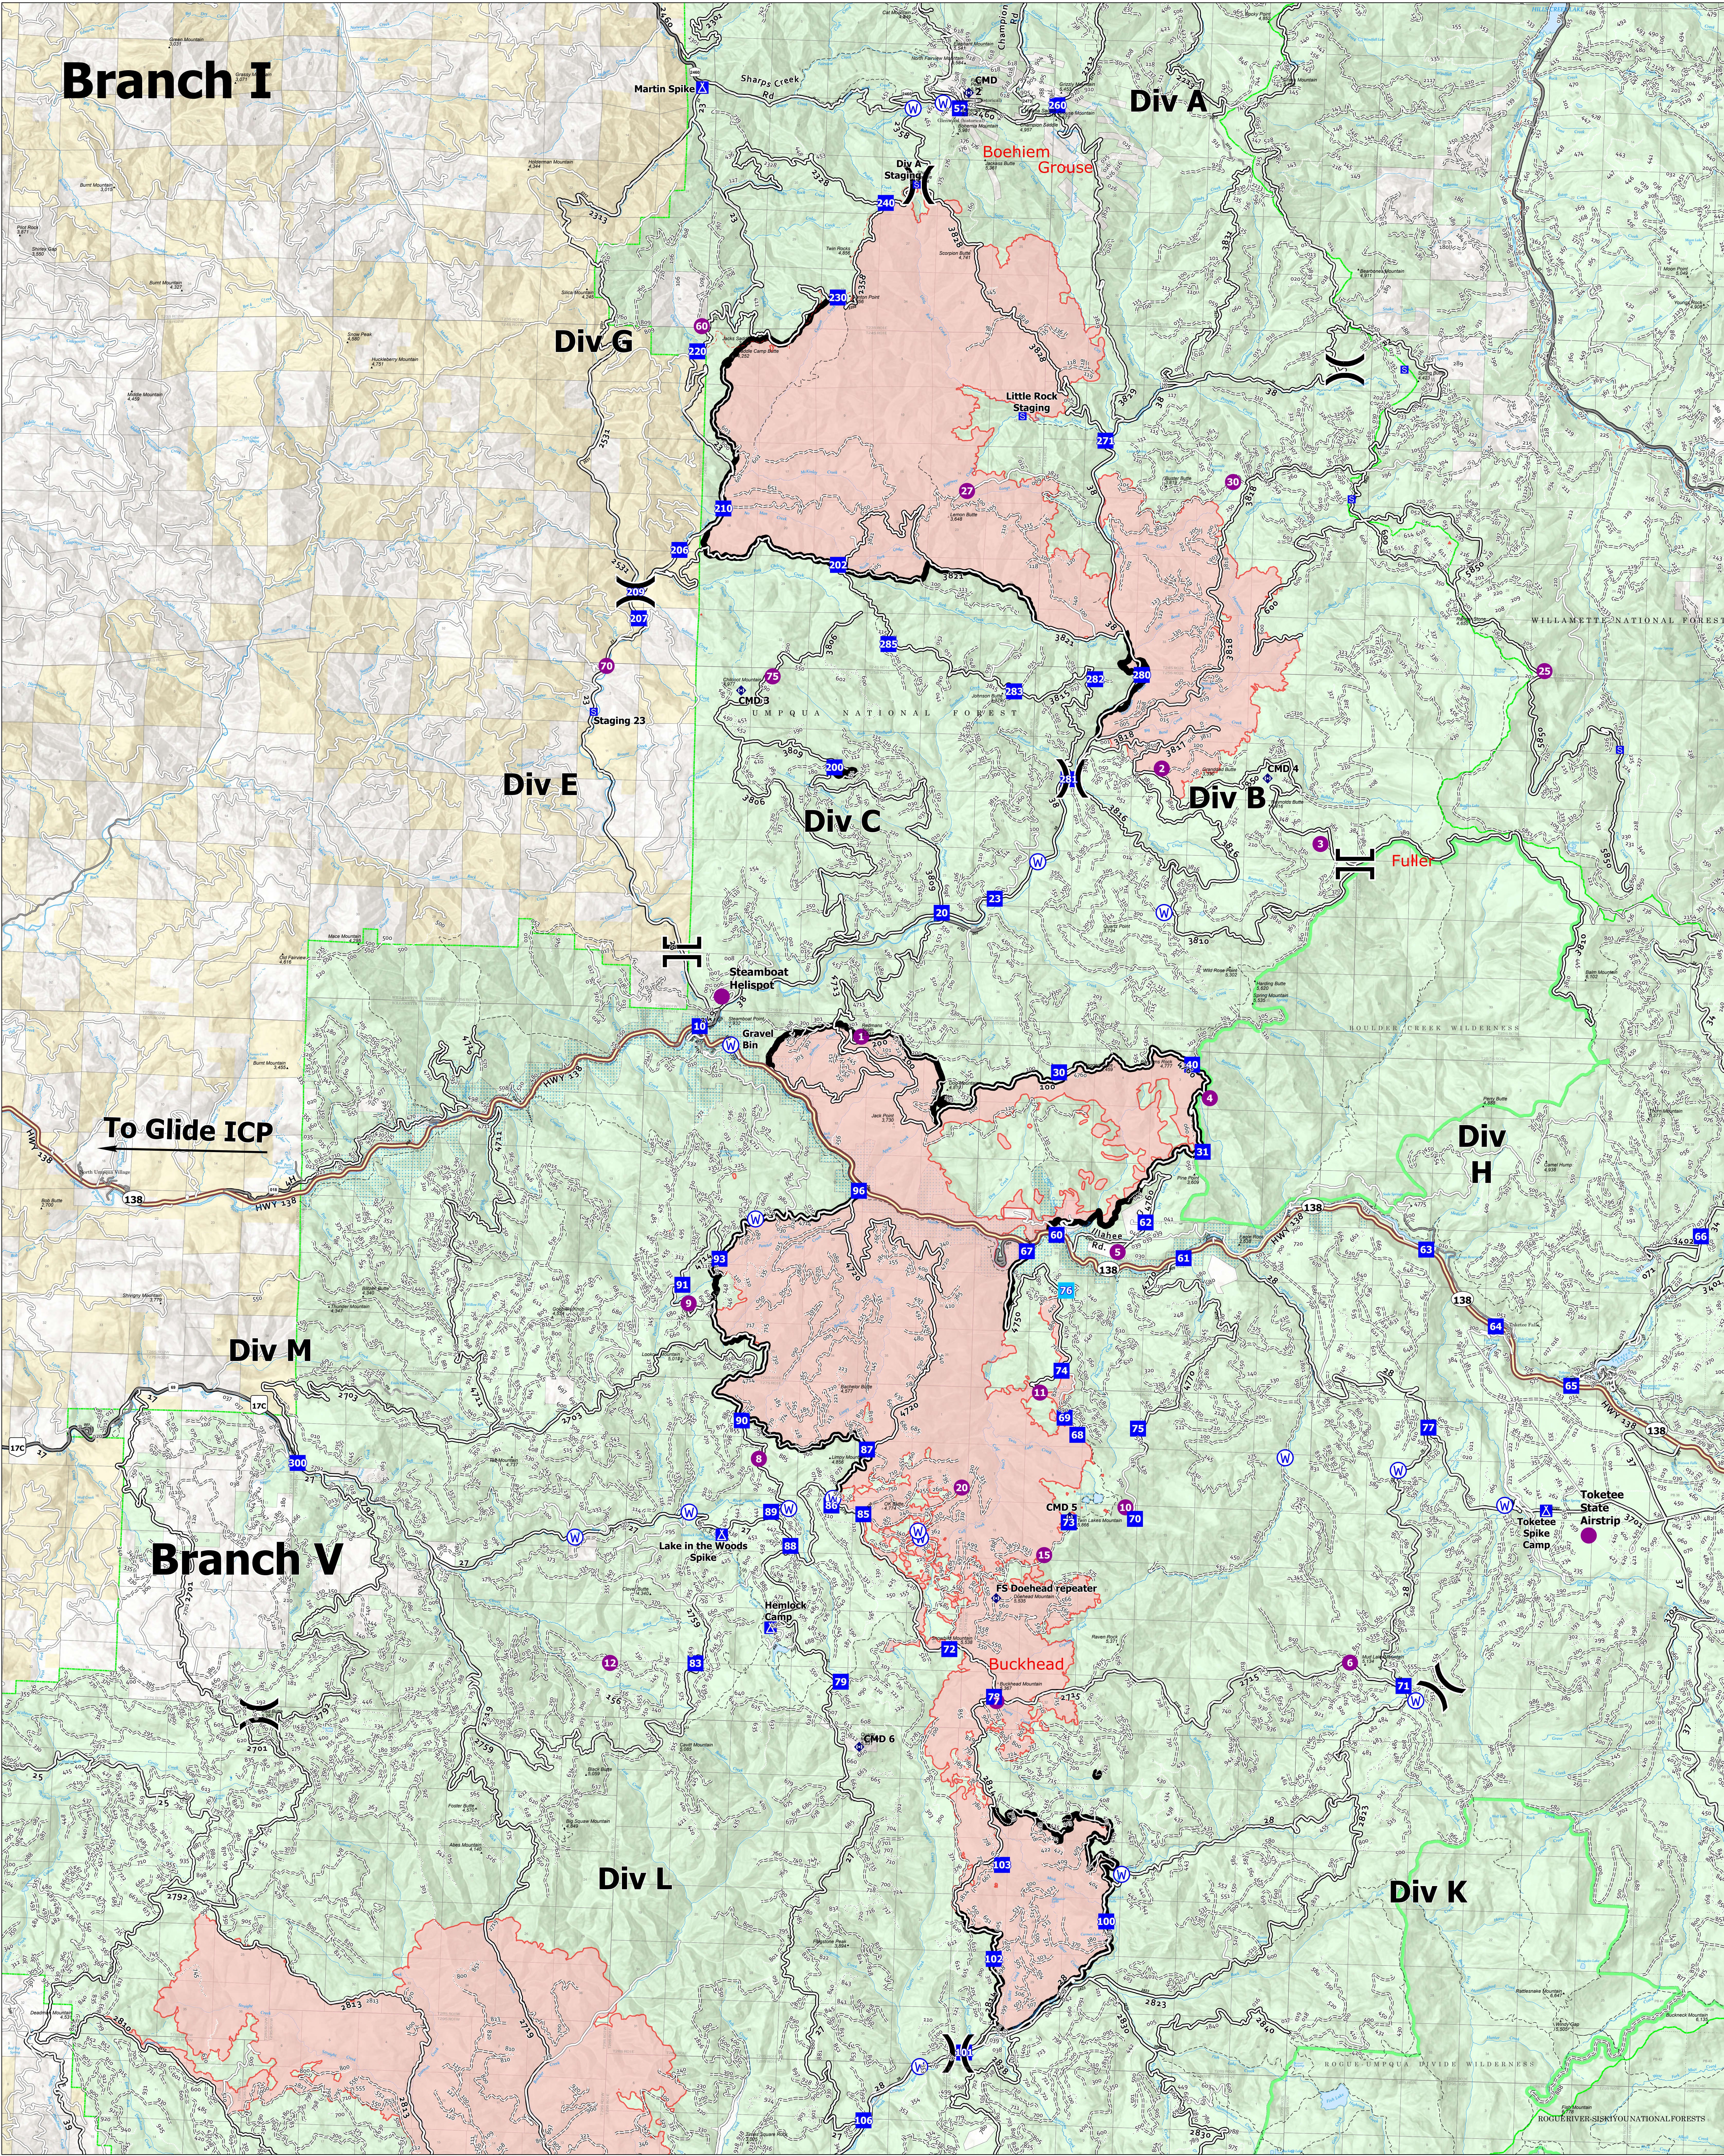

Branch I

Transportation Rough Patch Complex

September 3, 2021

Jack Fire: 23,987 Ac
Rough Patch Complex: 37,463 Ac

NR IMT 1
9/3/2021 0639
North American 1983 Datum Lat/Long Grid

- Helispot
- ⊕ Repeater
- ⊙ Water Source
- Contained Line
- Wildfire Daily Fire Perimeter
- Paved Roads
- Dirt (Not Paved)
- Division Break
- Branch Break
- Drop Point
- ▲ Camp
- Ⓢ Staging Area
- Primary Hwy
- Paved Road
- Gravel Road
- Dirt Roads
- Unimproved Roads
- Closed Roads
- Trail
- National Designated Trail
- BLM
- Wild and Scenic River
- Forest Service Land