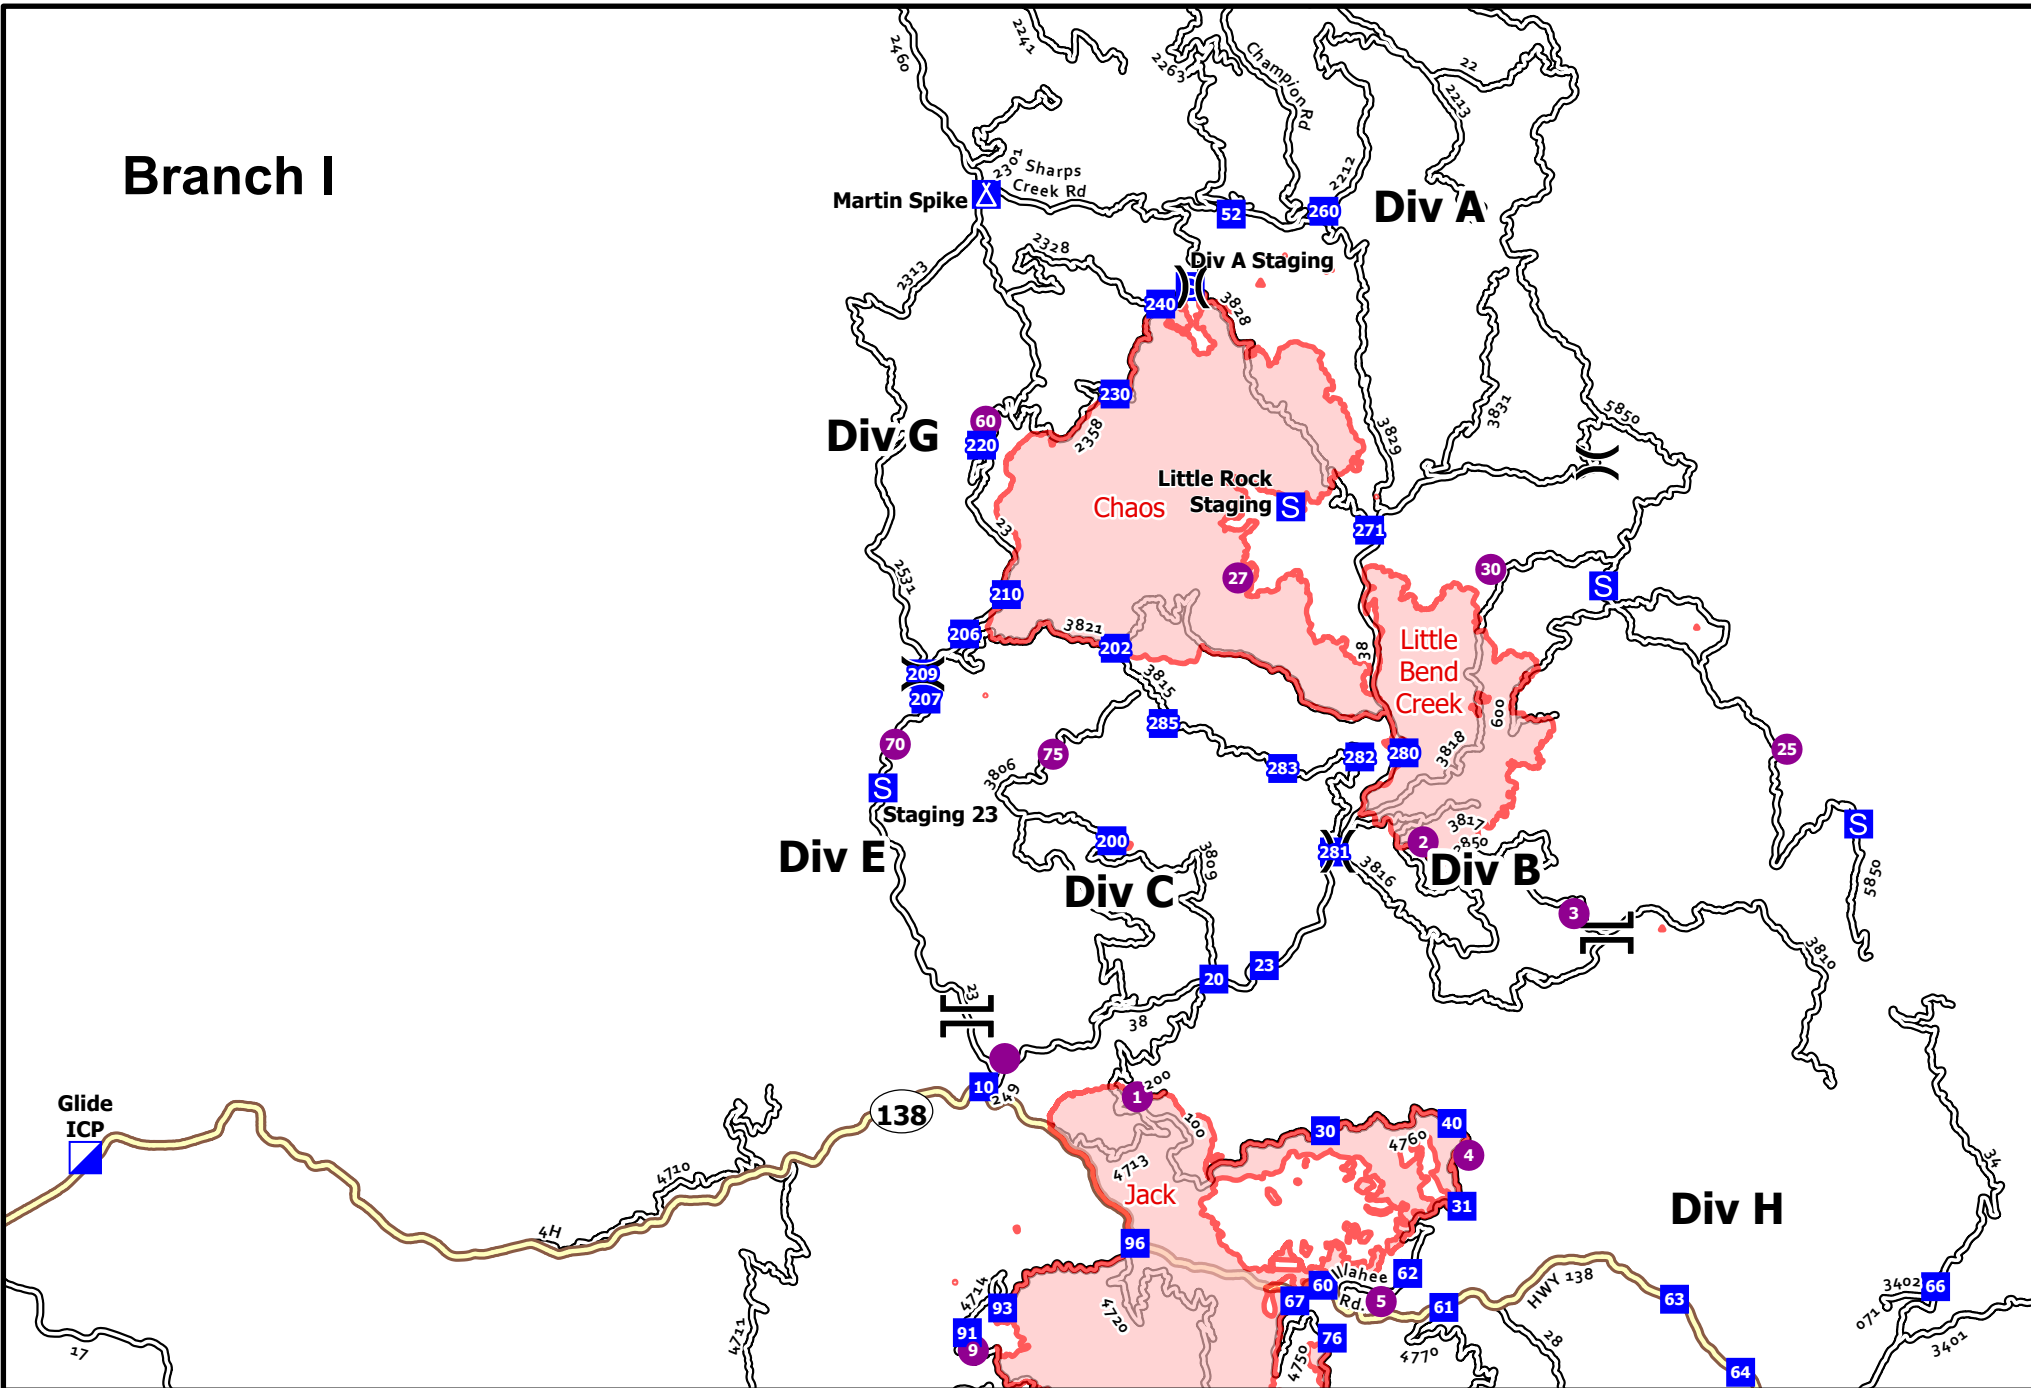

Branch I

Transportation Overview - Rough Patch Complex North

September 3, 2021

Jack Fire: 23,987 Ac
Rough Patch Complex: 36,107 Ac

- Helispot
-) Division Break Rough Patch
-] Branch Break Rough Patch
- ▲ Camp
- S Staging Area
- Incident Command Post
- Wildfire Daily Fire Perimeter
- Primary Highway
- Arterial Roads