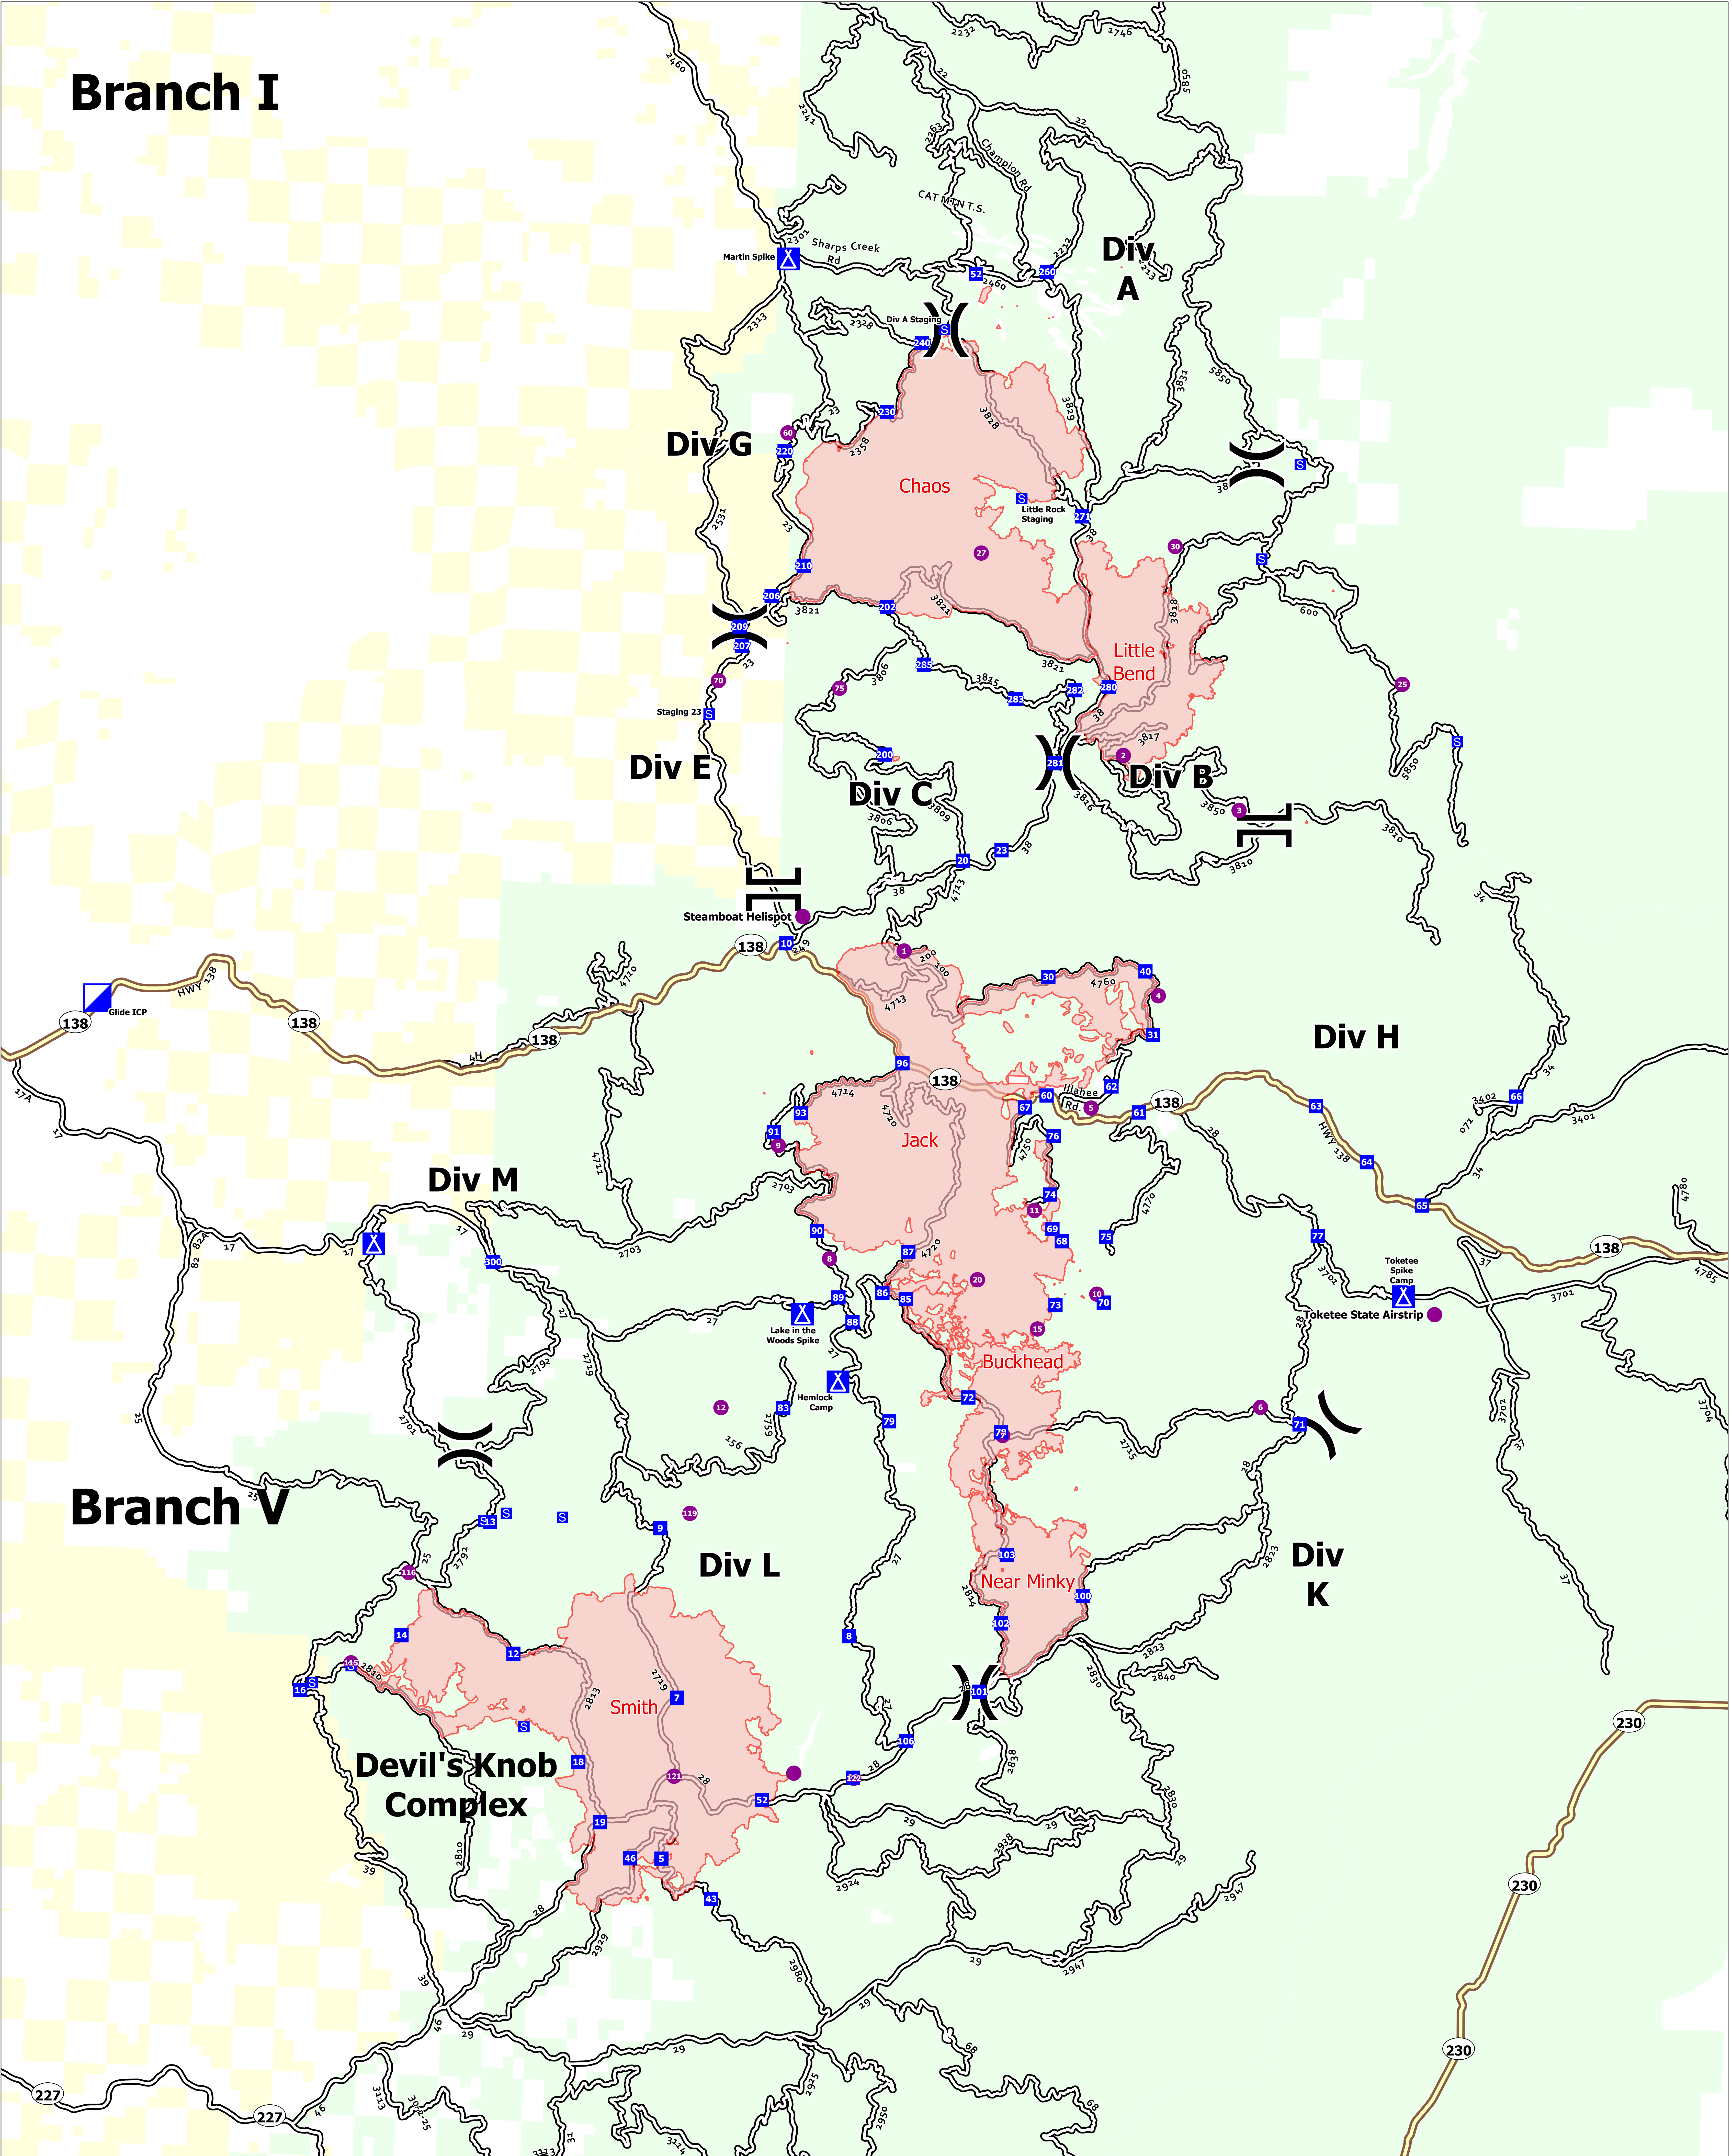

Branch I

Transportation Overview
Rough Patch Complex
September 4, 2021
 Jack Fire: 23,987 Ac
 Rough Patch Complex: 39,035 Ac

- Helispot
-) Division Break Rough Patch
- T Branch Break Rough Patch
- ▲ Incident Command Post
- Drop Point
- ▲ Camp
- S Staging Area
- Wildfire Daily Fire Perimeter
- Interstate
- Primary Highway
- Arterial Roads
- Forest Service Land
- Bureau of Land Management Land