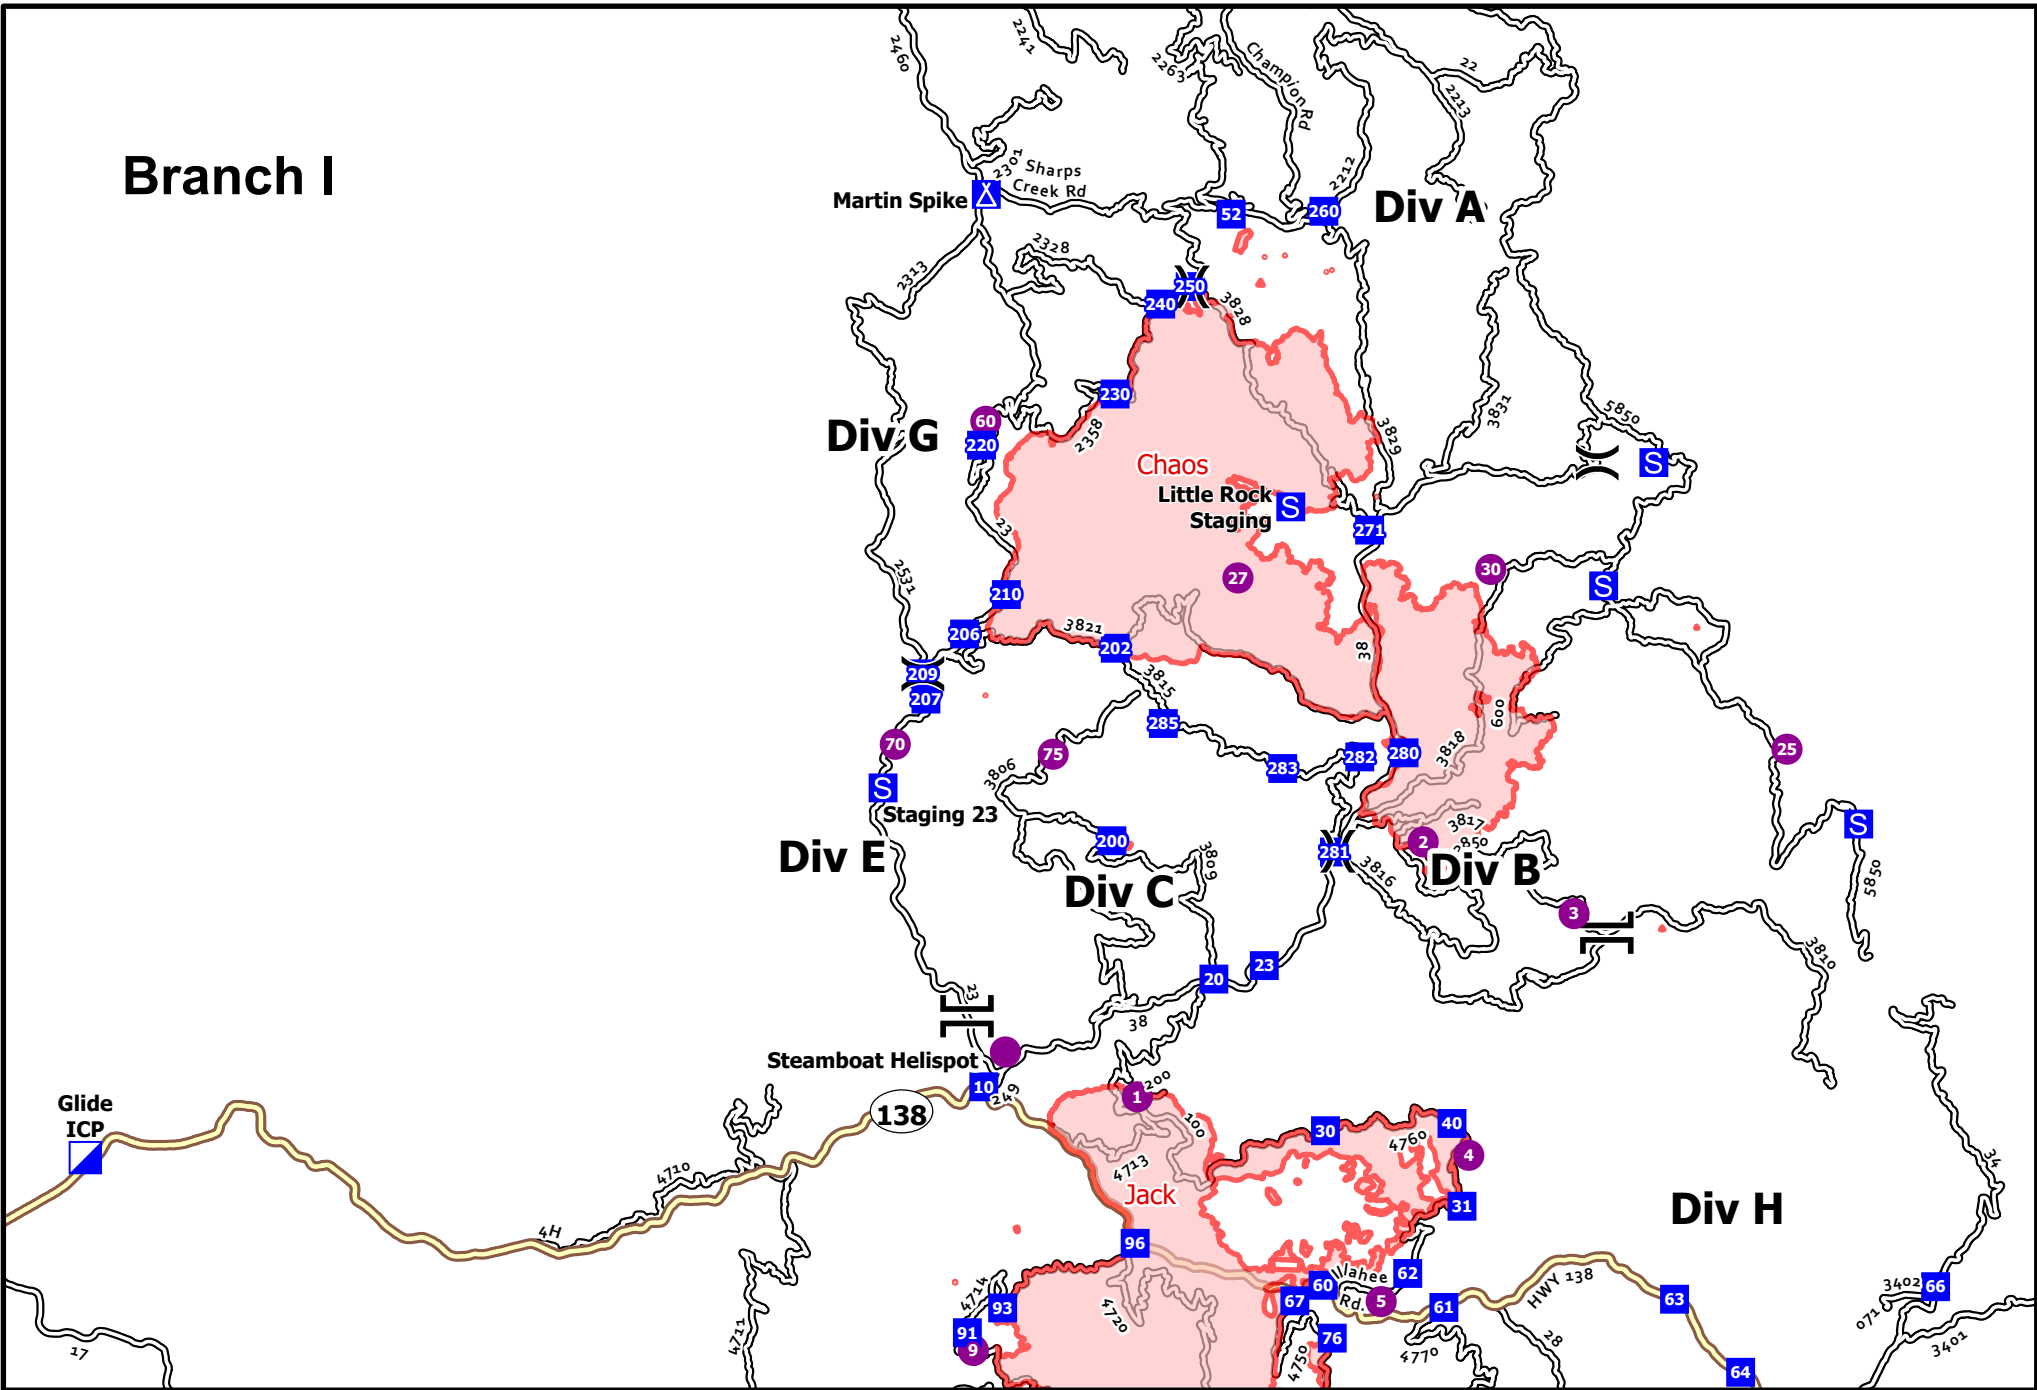

# Branch I

## Transportation Overview - Rough Patch Complex North

September 5, 2021

Jack Fire: 23,987 Ac

Rough Patch Complex: 39,035 Ac

- Helispot
- Division Break Rough Patch
- Branch Break Rough Patch
- ▲ Incident Command Post
- ▲ Camp
- S Staging Area
- Wildfire Daily Fire Perimeter
- Primary Highway
- Arterial Roads