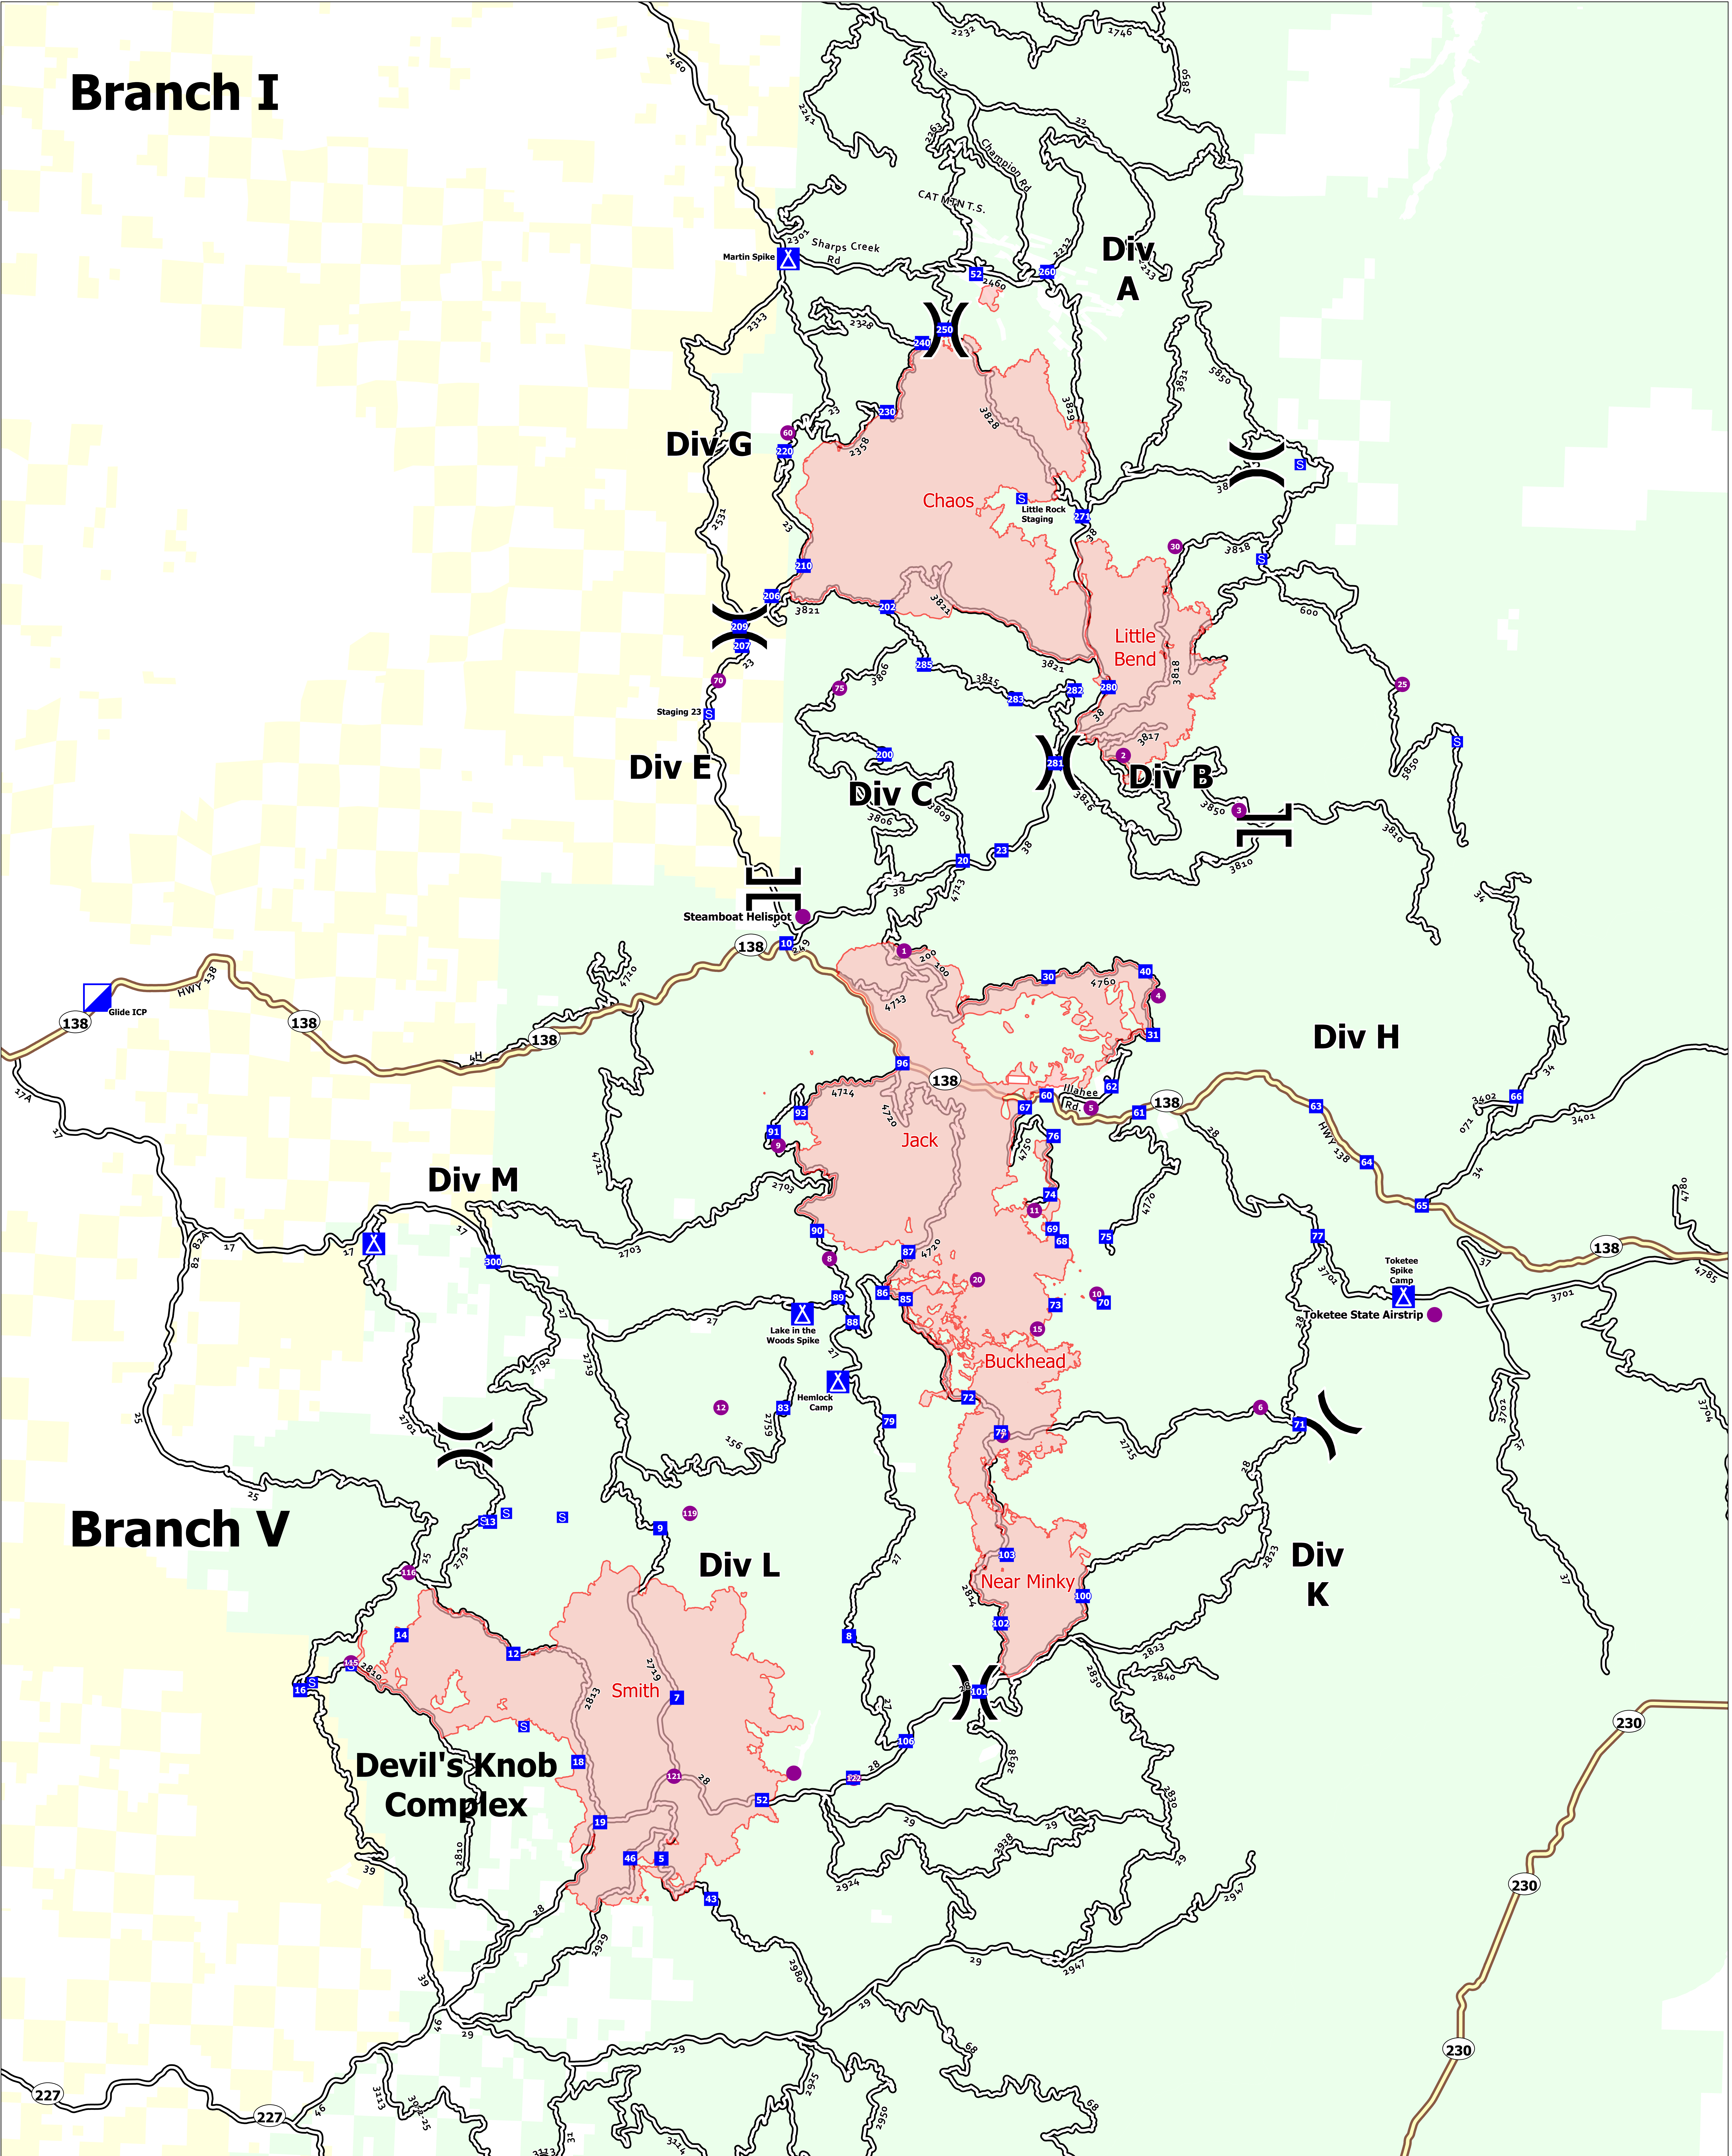

Branch I

Branch V

Transportation Overview
Rough Patch Complex
September 5, 2021
 Jack Fire: 23,987 Ac
 Rough Patch Complex: 40,082 Ac

- Helispot
-) Division Break Rough Patch
- | Branch Break Rough Patch
- Incident Command Post
- Drop Point
- ▲ Camp
- Staging Area
- Wildfire Daily Fire Perimeter
- Interstate
- Primary Highway
- Arterial Roads
- Forest Service Land
- Bureau of Land Management Land