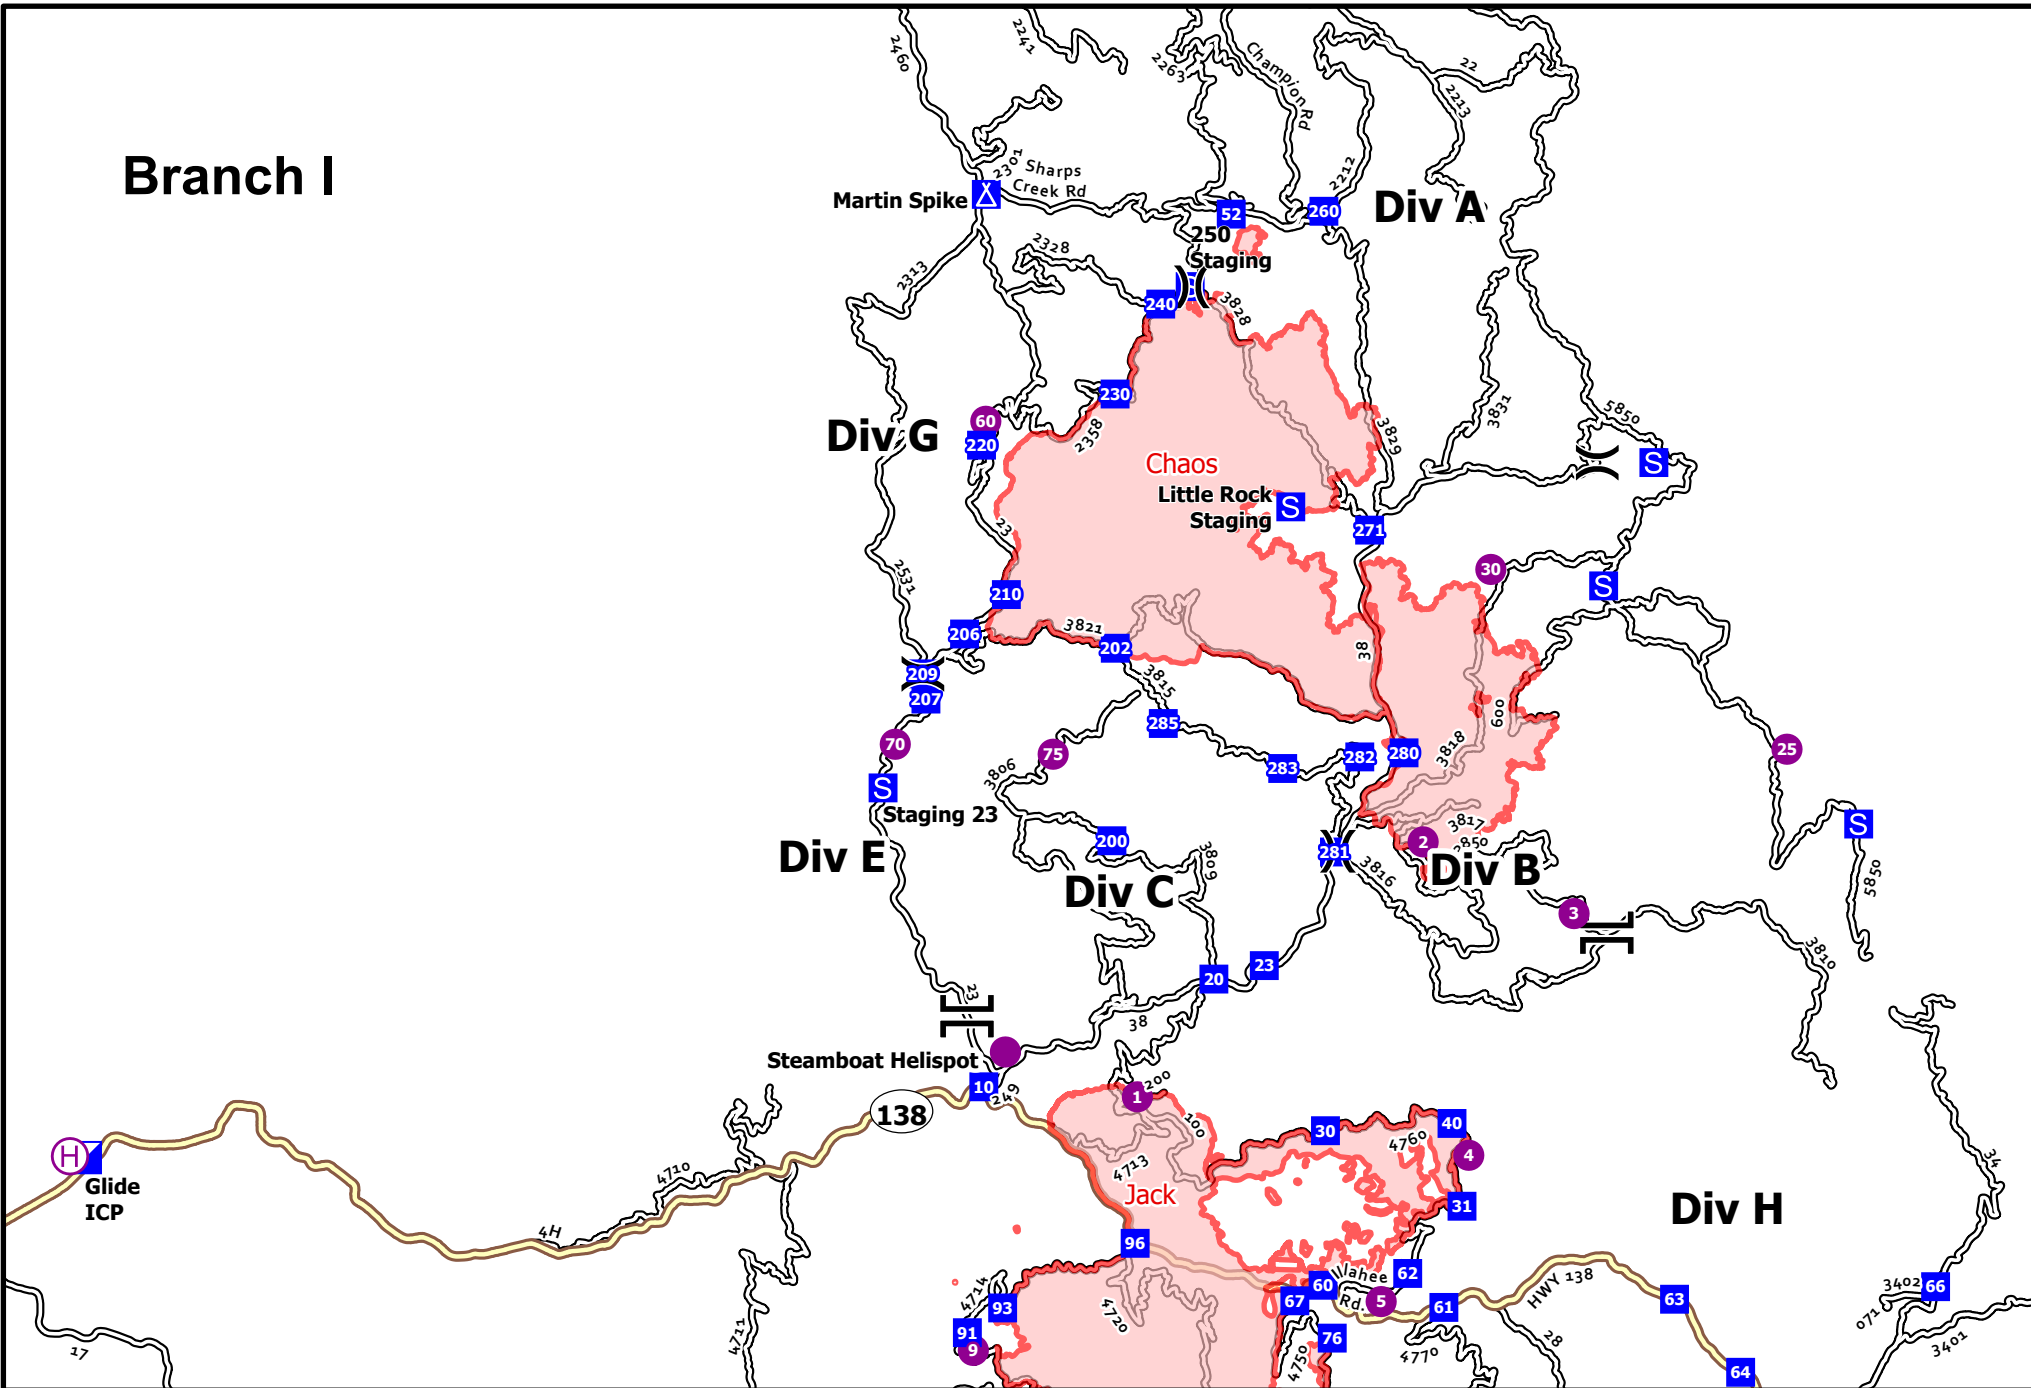

Branch I

Transportation Overview - Rough Patch Complex North

September 6, 2021

Jack Fire: 23,987 Ac

Rough Patch Complex: 40,082 Ac

- Helispot
- ⊕ Helibase
-) Division Break Rough Patch
- | Branch Break Rough Patch
- ▢ Incident Command Post
- Drop Point
- △ Camp
- S Staging Area
- Wildfire Daily Fire Perimeter
- Primary Highway
- Arterial Roads