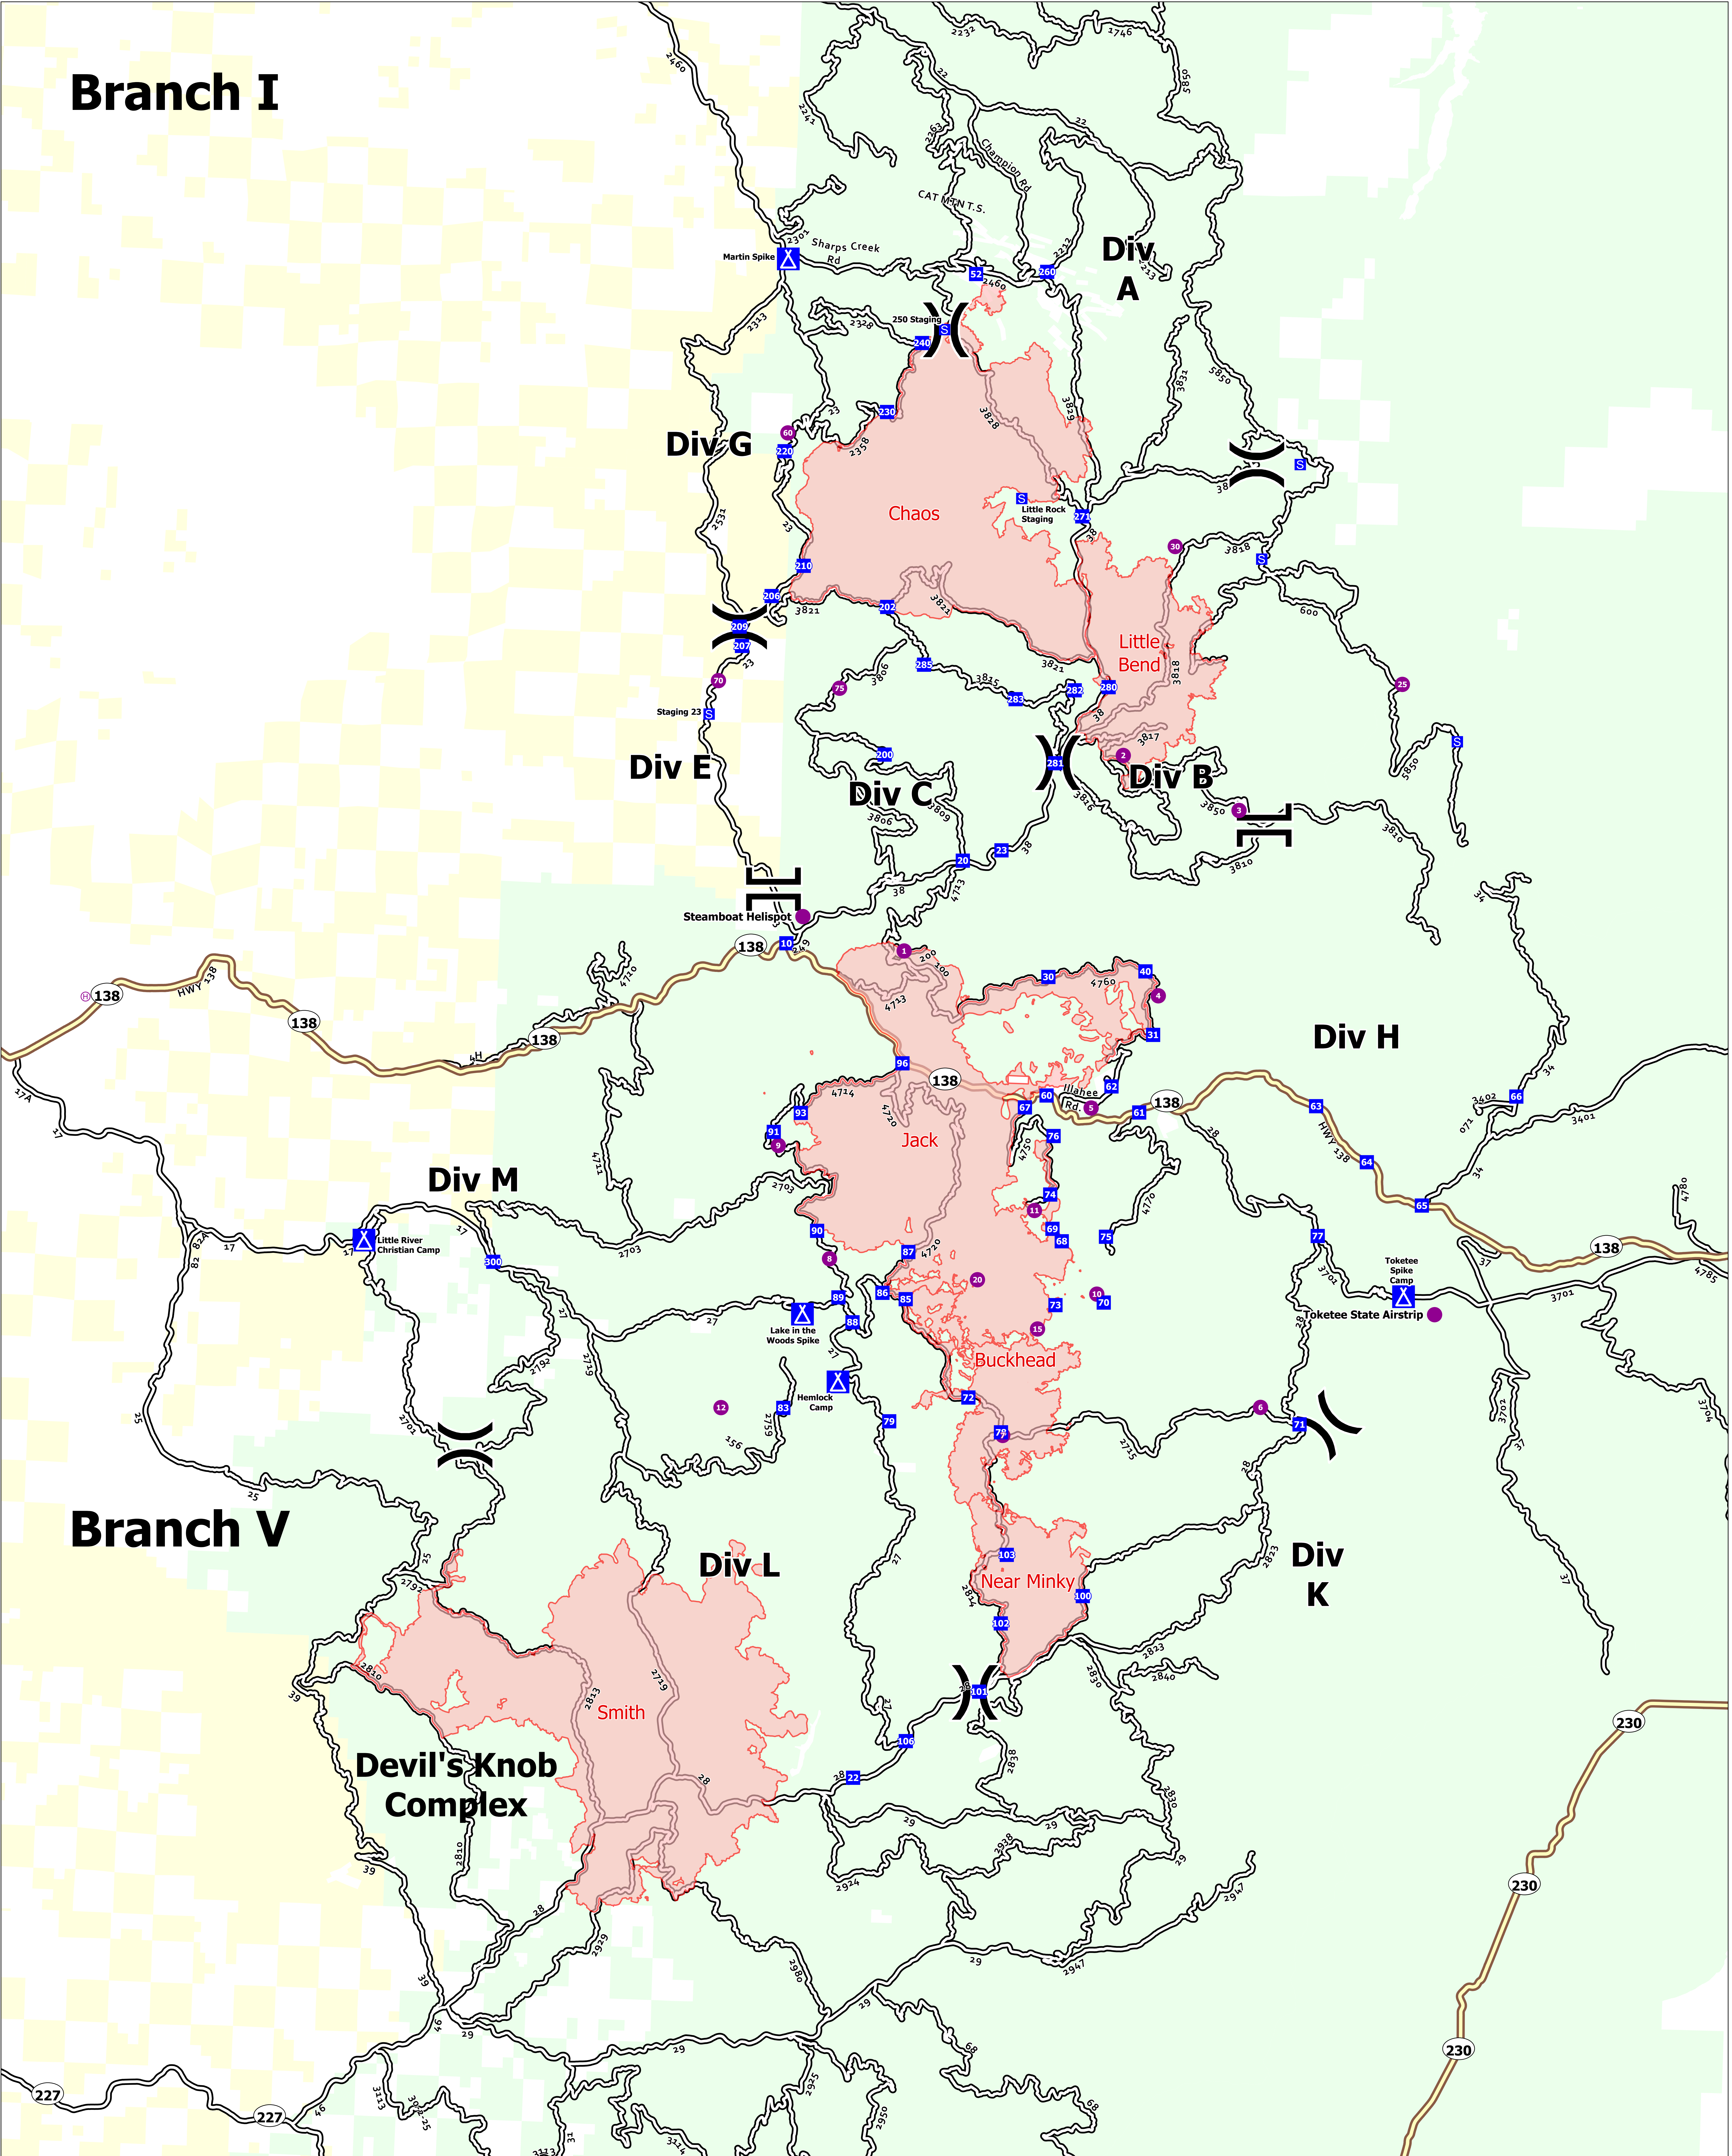

Branch I

Branch V

Transportation Overview Rough Patch Complex September 6, 2021

Jack Fire: 23,990 Ac
Rough Patch Complex: 41,185 Ac

- Helispot
- H Helibase
-) Division Break Rough Patch
-] Branch Break Rough Patch
- Drop Point
- A Camp
- S Staging Area
- Wildfire Daily Fire Perimeter
- Interstate
- Primary Highway
- Arterial Roads
- Forest Service Land
- Bureau of Land Management Land