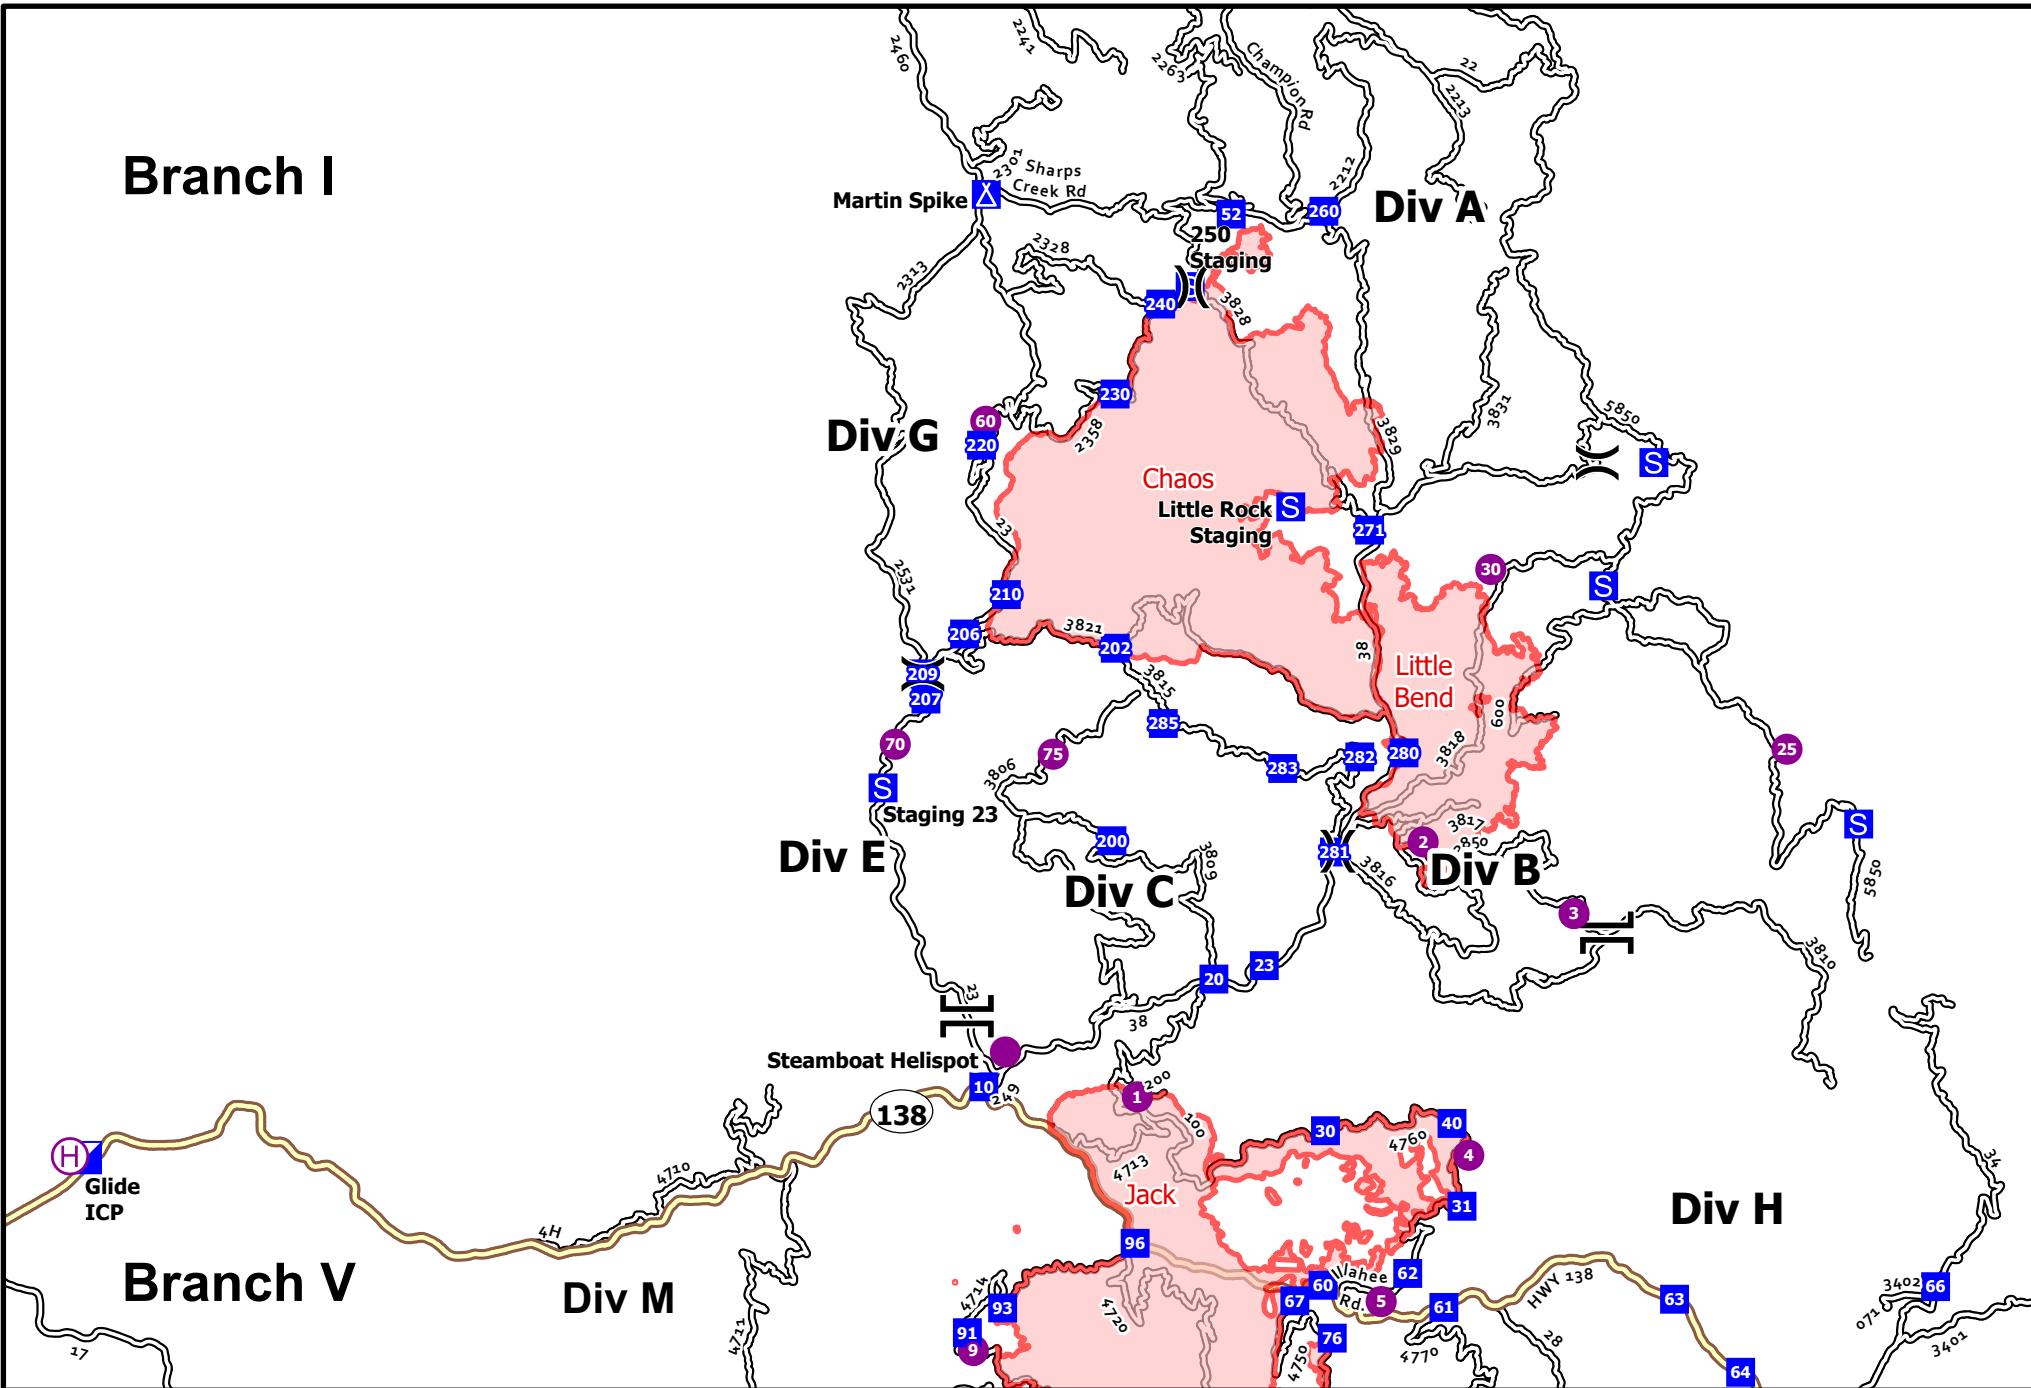

# Branch I

## Transportation Overview - Rough Patch Complex North

September 7, 2021

Jack Fire: 23,990 Ac

Rough Patch Complex: 41,185 Ac

- Helispot
- ⊕ Helibase
- Division Break Rough Patch
- Branch Break Rough Patch
- Incident Command Post
- Drop Point
- Camp
- Staging Area
- Wildfire Daily Fire Perimeter
- Primary Highway
- Arterial Roads