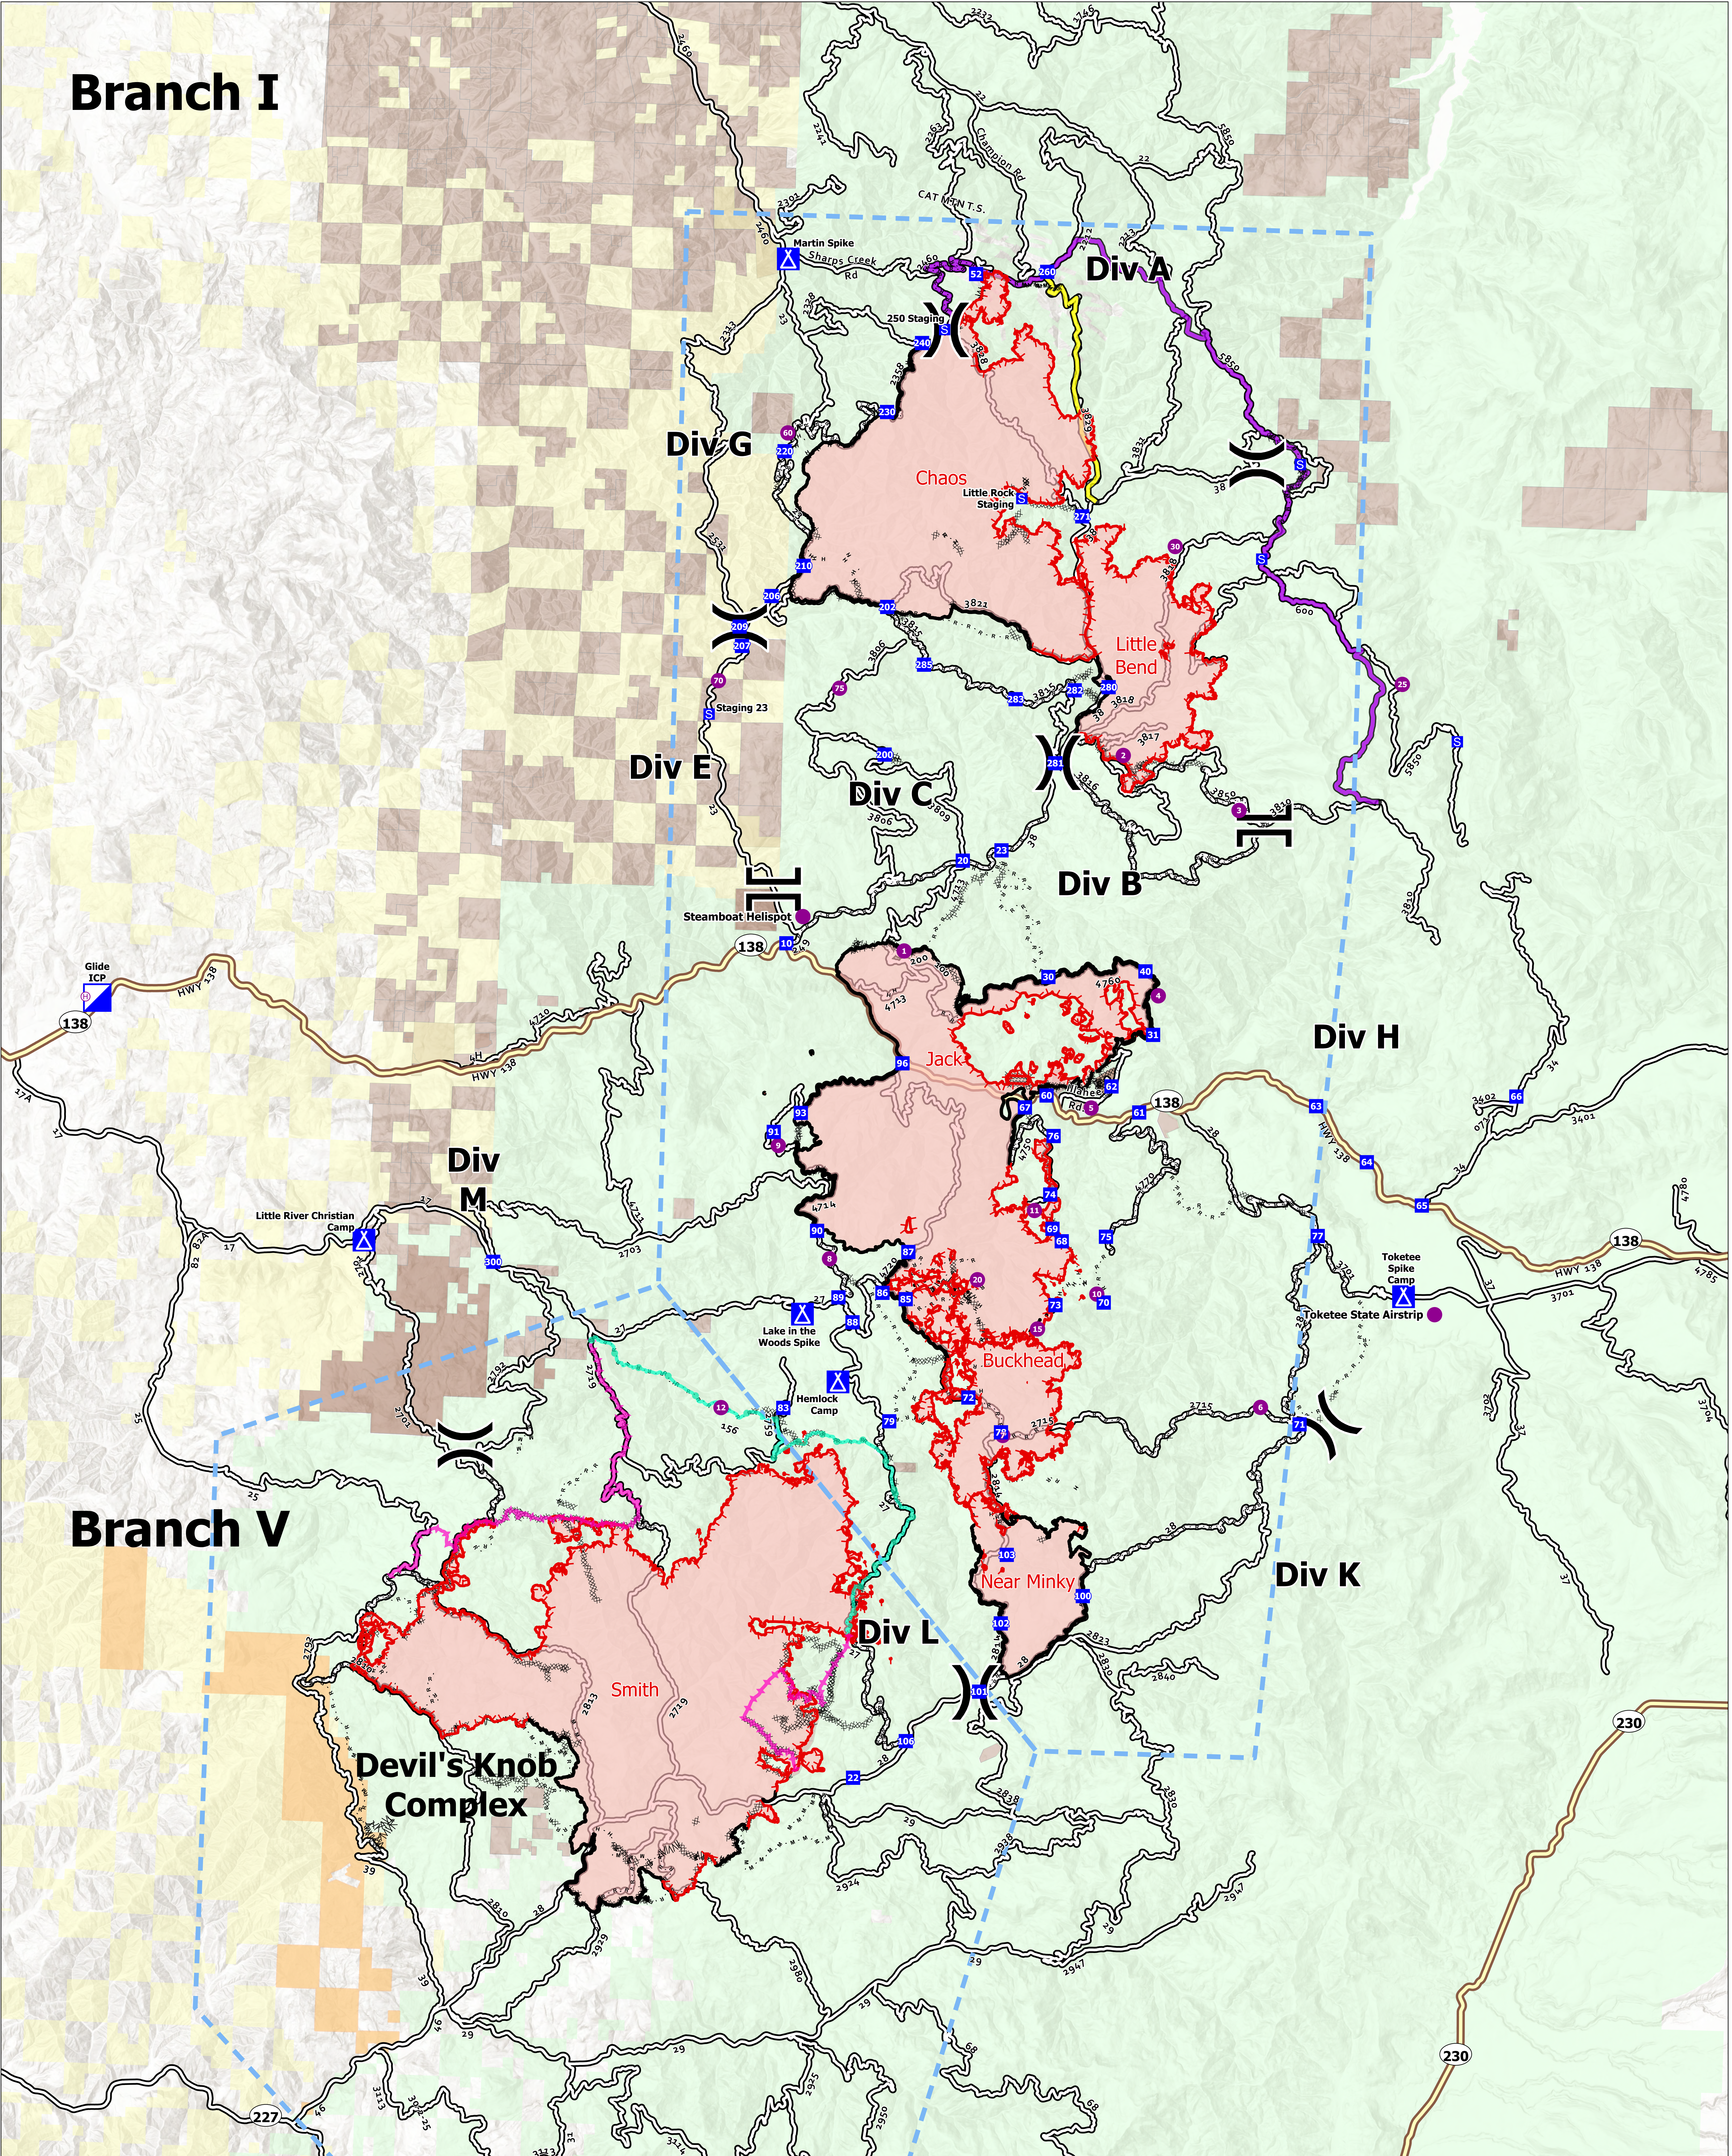

Branch I

Briefing Rough Patch Complex September 8, 2021

Jack Fire: 23,990 Ac
Rough Patch Complex: 43,177 Ac

- Helispot
- ⊕ Helibase
- ⌋ Division Break Rough Patch
- ⌋ Branch Break Rough Patch
- Ⓜ Incident Command Post
- Ⓜ Drop Point
- Ⓜ Camp
- Ⓜ Staging Area

- Completed Burnout
- Completed Dozer Line
- Completed Fuel Break
- Completed Hand Line
- Completed Mixed Construction Line
- Completed Road as Line
- Temporary Flight Restriction
- Fire Edge

- Contained Line
- Wildfire Daily Fire Perimeter
- Cow Creek Tribal Trust
- Bureau of Land Management Land
- Forest Service Land
- Private Timber
- Primary Highway
- Arterial Roads

- PACE Lines
- Primary
- Alternate
- Proposed Control Lines
- RM IMT 1
- NR IMT 1