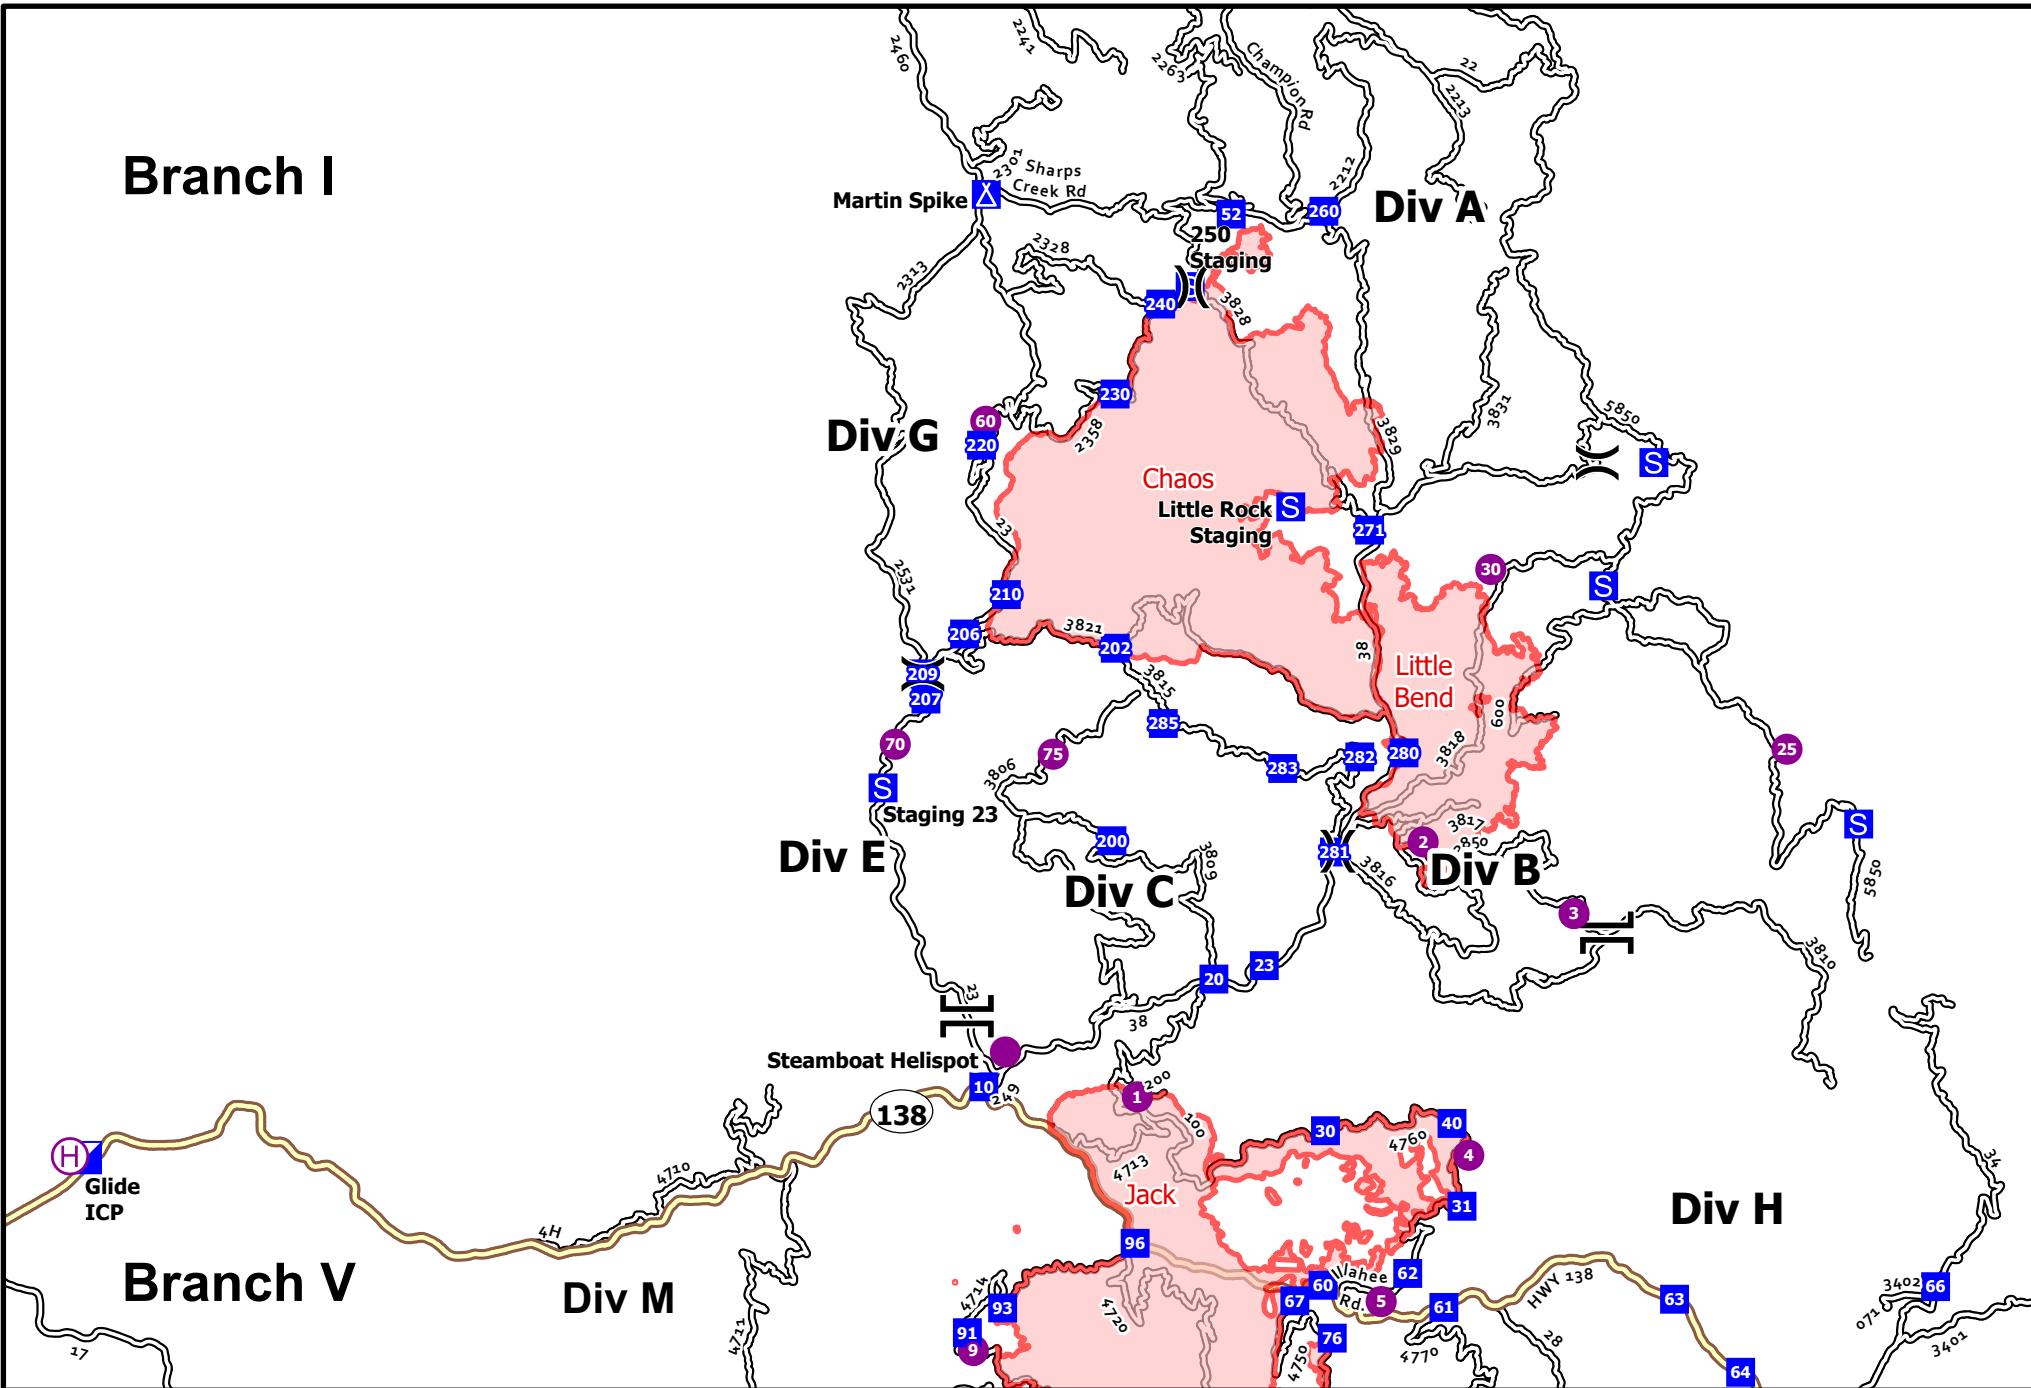

# Branch I

## Transportation Overview - Rough Patch Complex North

September 8, 2021

Jack Fire: 23,990 Ac

Rough Patch Complex: 41,185 Ac

- Helispot
- ⊕ Helibase
- Division Break Rough Patch
- Branch Break Rough Patch
- Incident Command Post
- Drop Point
- Camp
- Staging Area
- Wildfire Daily Fire Perimeter
- Primary Highway
- Arterial Roads